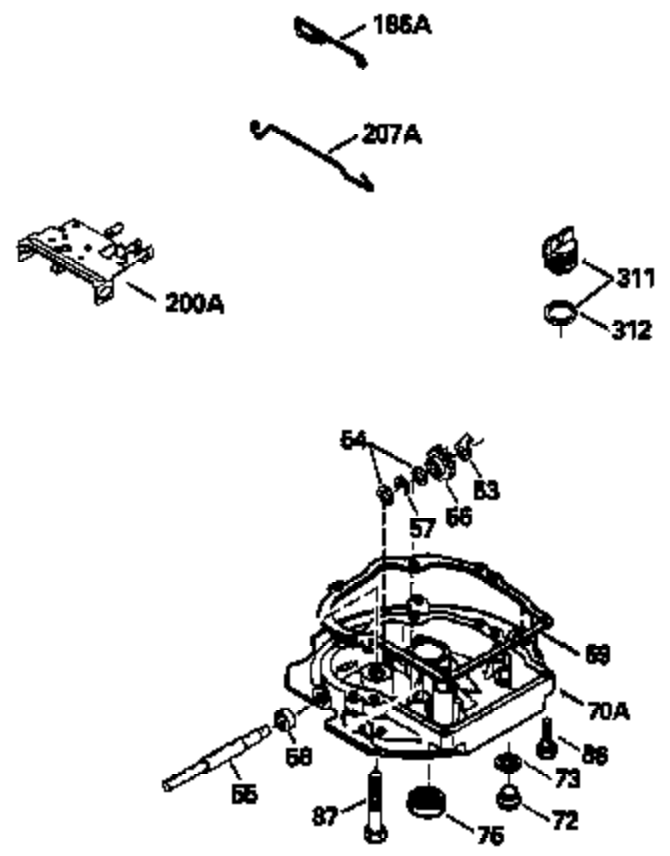

ILLUSTRATION SHOWS TYPICAL PARTS ONLY. ORDER BY PART NUMBER. PARTS NOT LISTED ARE SUPPLIED BY OEM.

Ref #	Part Number	Qty	Description
12B	34695	1	Breather Tube Elbow
40	36073	1	Piston, Pin & Ring Set (Std.)
40	36074	1	Piston, Pin & Ring Set (.010" OS)
40	36075	1	Piston, Pin & Ring Set (.020" OS)
69	35261	1	Mounting Flange Gasket
72	36083	1	Oil Drain Plug
75	27897	1	Oil Seal
86	650488	6	Screw, 1/4-20 x 1-1/4"
166	36600	1	Engine Shroud
238	650932	2	Screw, 10-32 x 49/64"
239	34338	1	* Air Cleaner Gasket
241	35797	1	Air Cleaner Collar
250	35986	1	Air Cleaner Cover
260	36599	1	Blower Housing
275	36473	1	Muffler (Incl. 277)
300	35586	1	Fuel Tank (Incl. 292 & 301)
301	36246	1	Fuel Cap
370A	36261	1	Lubrication Decal
380	632670	1	Carburetor (Incl. 184)
416	36085	1	Spark Arrestor Kit (Incl. 417)(Optional
417	650760	1	Screw, 8-32 x 3/8" (Optional)