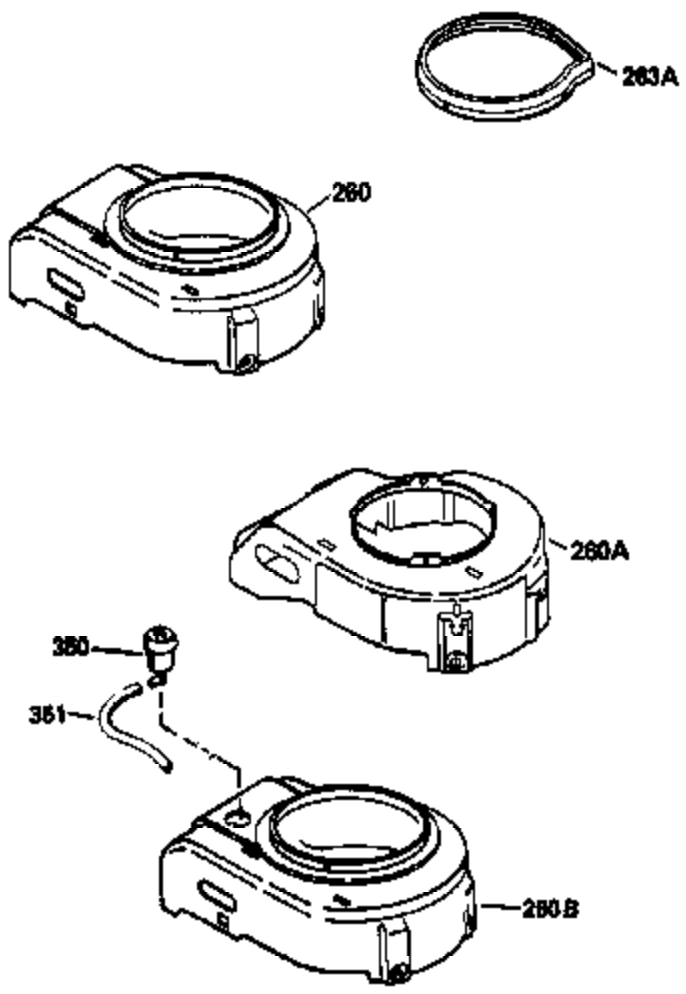

ILLUSTRATION SHOWS TYPICAL PARTS ONLY. ORDER BY PART NUMBER. PARTS NOT LISTED ARE SUPPLIED BY OEM.

Ref #	Part Number	Qty	Description
12B	34695	1	Breather Tube Elbow
40	36073	1	Piston, Pin & Ring Set (Std.)
40	36074	1	Piston, Pin & Ring Set (.010" OS)
40	36075	1	Piston, Pin & Ring Set (.020" OS)
69	35261	1	Mounting Flange Gasket
72	36083	1	Oil Drain Plug
75	27897	1	Oil Seal
86	650488	6	Screw, 1/4-20 x 1-1/4"
166	36600	1	Engine Shroud
238	650932	2	Screw, 10-32 x 49/64"
239	34338	1	* Air Cleaner Gasket
241	35797	1	Air Cleaner Collar
250	35986	1	Air Cleaner Cover
260	36599	1	Blower Housing
275	36473	1	Muffler (Incl. 277)
300	35586	1	Fuel Tank (Incl. 292 & 301)
301	36246	1	Fuel Cap
370A	36261	1	Lubrication Decal
380	632670	1	Carburetor (Incl. 184)
416	36085	1	Spark Arrestor Kit (Incl. 417)(Optional
417	650760	1	Screw, 8-32 x 3/8" (Optional)