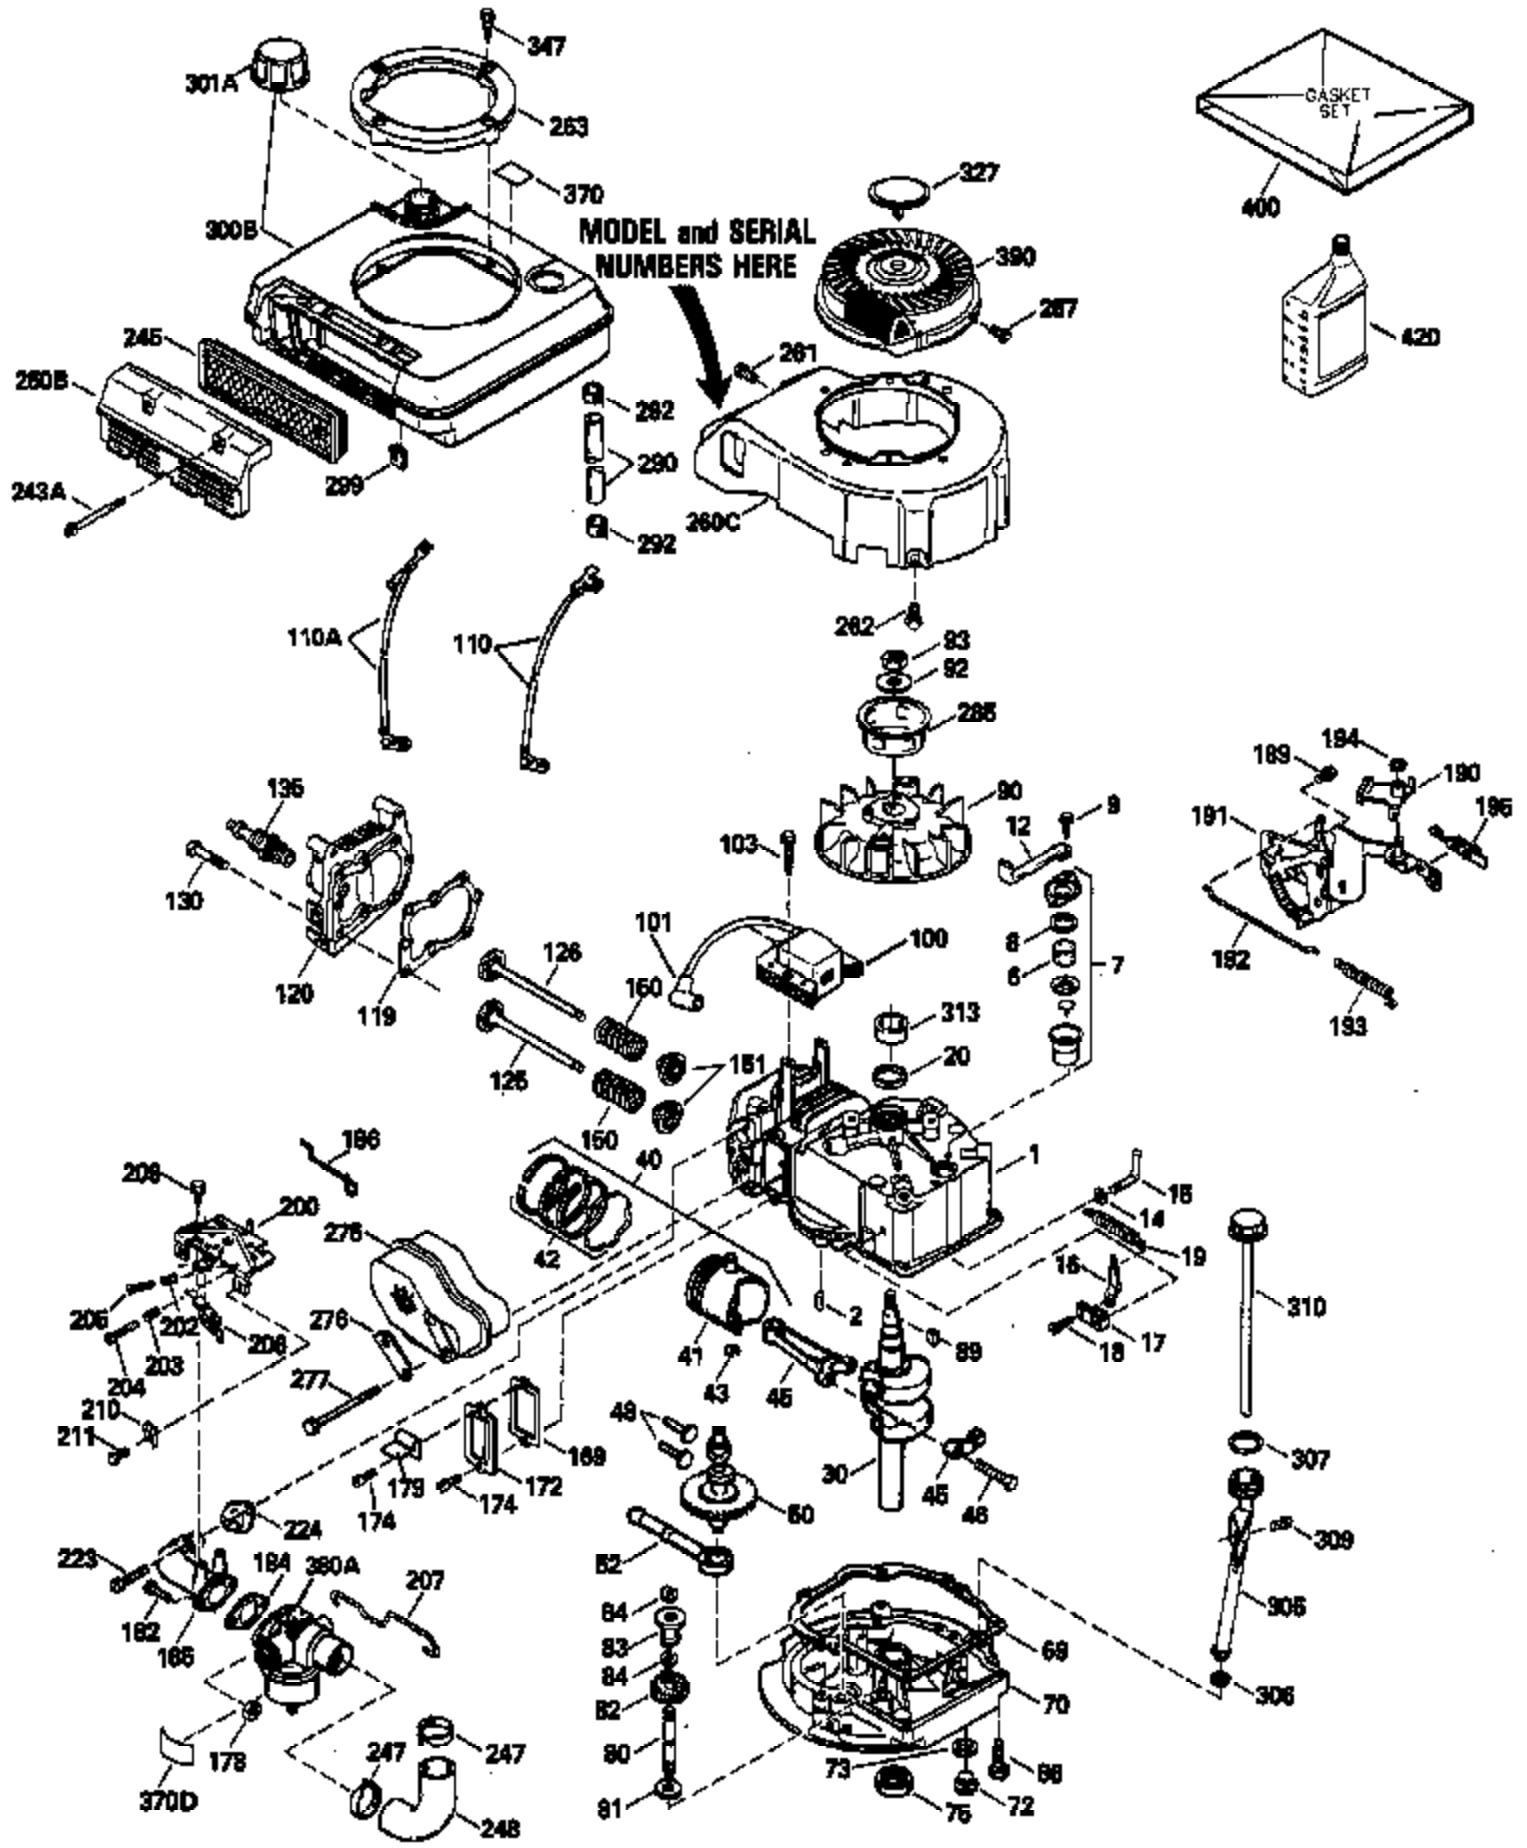

ILLUSTRATION SHOWS TYPICAL PARTS ONLY. ORDER BY PART NUMBER. PARTS NOT LISTED ARE SUPPLIED BY OEM.

Ref #	Part Number	Qty	Description
1	36478	1	Cylinder (Incl. 2,20 & 125)
2	26727	2	Dowel Pin
6	33734	1	Breather Element
7	34214A	1	Breather Ass'y. (Incl. 6,8,9,12,12B)
8	33735	1	* Breather Gasket
9	30200	2	Screw, 10-24 x 9/16"
12B	34695	1	Breather Tube Elbow
12	33886	1	Breather Tube
14	28277	1	Washer
15	30589	1	Governor Rod (Incl. 14)
16	32651	1	Governor Lever
17	31335	1	Governor Lever Clamp
18	650548	1	Screw, 8-32 x 5/16"
19	35998	1	Extension Spring
20	32600	1	Oil Seal
30	36215A	1	Crankshaft
40	36073	1	Piston, Pin & Ring Set (Std.)
40	36074	1	Piston, Pin & Ring Set (.010" OS)
40	36075	1	Piston, Pin & Ring Set (.020" OS)
41	36070	1	Piston & Pin Ass'y. (Std.) (Incl. 43)
41	36071	1	Piston & Pin Ass'y. (.010" OS) (Incl. 43)
41	36072	1	Piston & Pin Ass'y. (.020" OS) (Incl. 43)
42	36076	1	Ring Set (Std.)
42	36077	1	Ring Set (.010" OS)
42	36078	1	Ring Set (.020" OS)
43	20381	2	Piston Pin Retaining Ring
45	30963B	1	Connecting Rod Ass'y. (Incl. 46)
46	32610A	2	Connecting Rod Bolt
48	27241	2	Valve Lifter
50	35992	1	Camshaft (MCR)
52	29914	1	Oil Pump Ass'y.
69	35261	1	Mounting Flange Gasket
70	34311D	1	Mounting Flange (Incl. 72 thru 83)
72	36083	1	Oil Drain Plug
75	27897	1	Oil Seal
80	30574A	1	Governor Shaft
81	30590A	1	Washer
82	30591	1	Governor Gear Ass'y. (Incl. 81)
83	30588A	1	Governor Spool
86	650488	6	Screw, 1/4-20 x 1-1/4"
89	611004	1	Flywheel Key
90	611112	1	Flywheel
92	650815	1	Belleville Washer
93	650816	1	Flywheel Nut
100	34443A	1	Solid State Ignition
101	610118	1	Spark Plug Cover
103	651007	2	Screw, Torx T-15, 10-24 x 15/16"
110	34961	1	Ground Wire
119	36477	1	* Cylinder Head Gasket
120	36476	1	Cylinder Head
125	36471	1	Exhaust Valve (Std.) (Incl. 151)
125	36472	1	Exhaust Valve (1/32" OS) (Incl. 151)
126	29314B	1	Intake Valve (Std.) (Incl. 151)
126	29315C	1	Intake Valve (1/32" OS) (Incl. 151)
130	6021A	8	Screw, 5/16-18 x 1-1/2"
135	35395	1	Resistor Spark Plug (RJ19LM)
150	35991	2	Valve Spring
151	31673	2	Valve Spring Cap