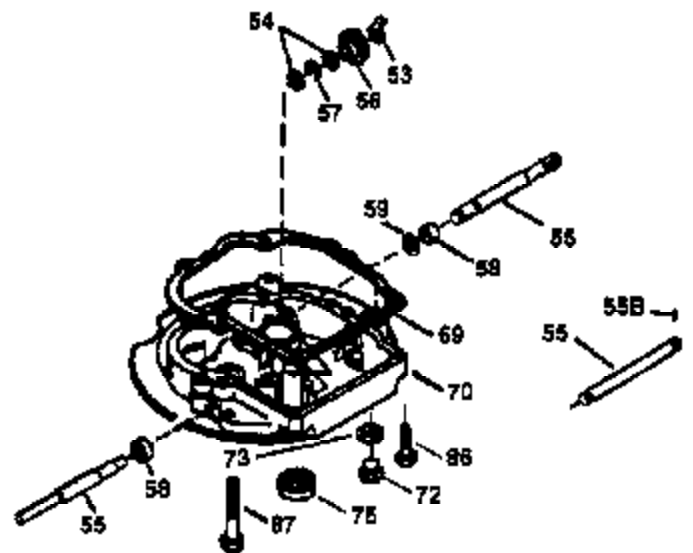

ILLUSTRATION SHOWS TYPICAL PARTS ONLY. ORDER BY PART NUMBER. PARTS NOT LISTED ARE SUPPLIED BY OEM.

VIEW 2 OF 3

Ref #	Part Number	Qty	Description
19	35998	1	Extension Spring
69	35261	1	Mounting Flange Gasket
70	34311D	1	Mounting Flange (Incl. 72 thru 83)
72	36083	1	Oil Drain Plug
75	27897	1	Oil Seal
86	650488	6	Screw, 1/4-20 x 1-1/4"
166	36600	1	Engine Shroud
182	6201	2	Screw, 1/4-28 x 7/8"
185	36544	1	Intake Pipe (Incl. 224)
186	36255	1	Governor Link
223	650451	2	Screw, 1/4-20 x 1"
238	650932	2	Screw, 10-32 x 49/64"
239	34338	1	* Air Cleaner Gasket
245	35066	1	Air Cleaner Filter
250	35986	1	Air Cleaner Cover
287	650926	2	Screw, 8-32 x 21/64"
300	35586	1	Fuel Tank (Incl. 292 & 301)
301	35355	1	Fuel Cap
347	650898A	3	Screw, 10-32 x 27/32"
390	590702	1	Rewind Starter (NOTE: This engine could have been built with 590637 starter. Refer to the design of the air intake louvers for part identification. Individual starter parts do not interchange.)