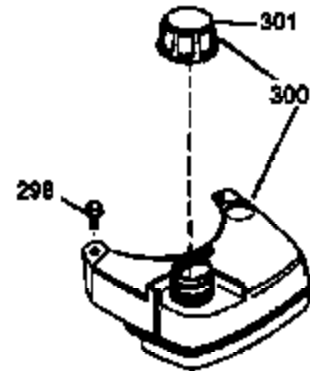

ILLUSTRATION SHOWS TYPICAL PARTS ONLY. ORDER BY PART NUMBER. PARTS NOT LISTED ARE SUPPLIED BY OEM.

VIEW 2 OF 3

Ref #	Part Number	Qty	Description
19	35998	1	Extension Spring
69	35261	1	Mounting Flange Gasket
70	34311D	1	Mounting Flange (Incl. 72 thru 83)
72	36083	1	Oil Drain Plug
75	27897	1	Oil Seal
86	650488	6	Screw, 1/4-20 x 1-1/4"
166	36600	1	Engine Shroud
182	6201	2	Screw, 1/4-28 x 7/8"
185	36544	1	Intake Pipe (Incl. 224)
186	36255	1	Governor Link
223	650451	2	Screw, 1/4-20 x 1"
238	650932	2	Screw, 10-32 x 49/64"
239	34338	1	* Air Cleaner Gasket
245	35066	1	Air Cleaner Filter
250	35986	1	Air Cleaner Cover
287	650926	2	Screw, 8-32 x 21/64"
300	35586	1	Fuel Tank (Incl. 292 & 301)
301	35355	1	Fuel Cap
347	650898A	3	Screw, 10-32 x 27/32"
390	590702	1	Rewind Starter (NOTE: This engine could have been built with 590637 starter. Refer to the design of the air intake louvers for part identification. Individual starter parts do not interchange.)