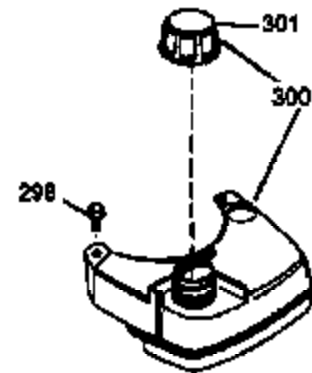

Ref #	Part Number	Qty	Description
169	27234A	1	* Valve Cover Gasket
172	32755	1	Valve Cover
174	30200	2	Screw, 10-24 x 9/16"
178	29752	2	Nut & Lock Washer, 1/4-28
182	6201	2	Screw, 1/4-28 x 7/8"
184	26756	1	* Carburetor To Intake Pipe Gasket
185	36544	1	Intake Pipe (Incl. 224)
186	34337	1	Governor Link
189	650831	2	Screw, 1/4-20 x 1/2"
191	36559	1	S.E. Brake Bracket (Incl. 195)
195	610973	1	Terminal
196	35035	1	Power Restart Switch
200	35727	1	Control Bracket (Incl. 202 thru 205)
202	36482	1	Compression Spring
203	31342	1	Compression Spring
204	650549	1	Screw, 5-40 x 7/16"
205	650777	1	Screw, 6-32 x 21/32"
207	34336	1	Throttle Link
209	30200	2	Screw, 10-24 x 9/16"
215	32410	1	Control Knob
223	650451	2	Screw, 1/4-20 x 1"
224	34690A	1	* Intake Pipe Gasket
238	650932	2	Screw, 10-32 x 49/64"
245	35066	1	Air Cleaner Filter
250	35065	1	Air Cleaner Cover
260	36592	1	Blower Housing
261	30200	2	Screw, 10-24 x 9/16"
262	650831	2	Screw, 1/4-20 x 1/2"
275	36473	1	Muffler (Incl. 277)
277	650988	2	Screw, 1/4-20 x 2-5/16"
285	35000A	1	Starter Cup
287	650926	2	Screw, 8-32 x 21/64"
290	30705	1	Fuel Line
292	26460	2	Fuel Line Clamp
300	34369B	1	Fuel Tank (Incl. 292 & 301)
301	35355	1	Fuel Cap
305	35647	1	Oil Fill Tube
306	34265	1	* "O"-Ring
307	35499	1	"O"-Ring
309	650562	1	Screw, 10-32 x 1/2"
310	35648	1	Dipstick
313	34080	1	Spacer
325	35249	1	Spring Clip
327	35392	1	Starter Plug
370A	36261	1	Lubrication Decal
370	35167	1	Control Decal
380	632646	1	Carburetor (Incl. 184)
390	590694	1	Rewind Starter (NOTE: This engine could have been built with 590686 starter. Refer to the design of the air intake louvers for part identification. Individual starter parts do not interchange.)
400	36481	1	* Gasket Set (Incl. items marked PK in notes). Incl. Part #'s 26756 (1), 27234A (1), 33735 (1), 34265 (1), 34338 (1), 34690A (1), 35261 (1), 36477 (1)
900	750882	1	Replacement Engine, order from 71-999
900	750733C	1	Rep. Short Block, order from 71-999

ILLUSTRATION SHOWS TYPICAL PARTS ONLY. ORDER BY PART NUMBER. PARTS NOT LISTED ARE SUPPLIED BY OEM.

VIEW 2 OF 3