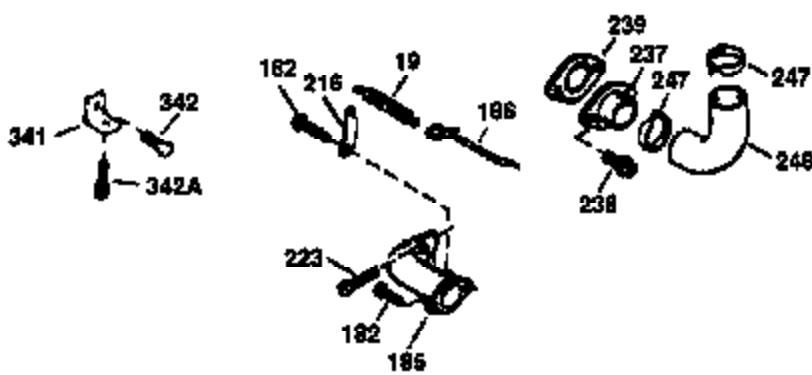

Ref #	Part Number	Qty	Description
169	27234A	1	* Valve Cover Gasket
172	32755	1	Valve Cover
174	30200	2	Screw, 10-24 x 9/16"
178	29752	2	Nut & Lock Washer, 1/4-28
182	6201	2	Screw, 1/4-28 x 7/8"
184	26756	1	* Carburetor To Intake Pipe Gasket
185	36544	1	Intake Pipe (Incl. 224)
186	34337	1	Governor Link
189	650831	2	Screw, 1/4-20 x 1/2"
191	36559	1	S.E. Brake Bracket (Incl. 195)
195	610973	1	Terminal
196	35035	1	Power Restart Switch
200	35727	1	Control Bracket (Incl. 202 thru 205)
202	36482	1	Compression Spring
203	31342	1	Compression Spring
204	650549	1	Screw, 5-40 x 7/16"
205	650777	1	Screw, 6-32 x 21/32"
207	34336	1	Throttle Link
209	30200	2	Screw, 10-24 x 9/16"
215	32410	1	Control Knob
223	650451	2	Screw, 1/4-20 x 1"
224	34690A	1	* Intake Pipe Gasket
238	650932	2	Screw, 10-32 x 49/64"
245	35066	1	Air Cleaner Filter
250	35065	1	Air Cleaner Cover
260	36592	1	Blower Housing
261	30200	2	Screw, 10-24 x 9/16"
262	650831	2	Screw, 1/4-20 x 1/2"
275	36473	1	Muffler (Incl. 277)
277	650988	2	Screw, 1/4-20 x 2-5/16"
285	35000A	1	Starter Cup
287	650926	2	Screw, 8-32 x 21/64"
290	30705	1	Fuel Line
292	26460	2	Fuel Line Clamp
300	34369B	1	Fuel Tank (Incl. 292 & 301)
301	35355	1	Fuel Cap
305	35647	1	Oil Fill Tube
306	34265	1	* "O"-Ring
307	35499	1	"O"-Ring
309	650562	1	Screw, 10-32 x 1/2"
310	35648	1	Dipstick
313	34080	1	Spacer
325	35249	1	Spring Clip
327	35392	1	Starter Plug
370A	36261	1	Lubrication Decal
370	35167	1	Control Decal
380	632646	1	Carburetor (Incl. 184)
390	590694	1	Rewind Starter (NOTE: This engine could have been built with 590686 starter. Refer to the design of the air intake louvers for part identification. Individual starter parts do not interchange.)
400	36481	1	* Gasket Set (Incl. items marked PK in notes). Incl. Part #'s 26756 (1), 27234A (1), 33735 (1), 34265 (1), 34338 (1), 34690A (1), 35261 (1), 36477 (1)
900	750882	1	Replacement Engine, order from 71-999
900	750733C	1	Rep. Short Block, order from 71-999

ILLUSTRATION SHOWS TYPICAL PARTS ONLY. ORDER BY PART NUMBER. PARTS NOT LISTED ARE SUPPLIED BY OEM.

VIEW 2 OF 3