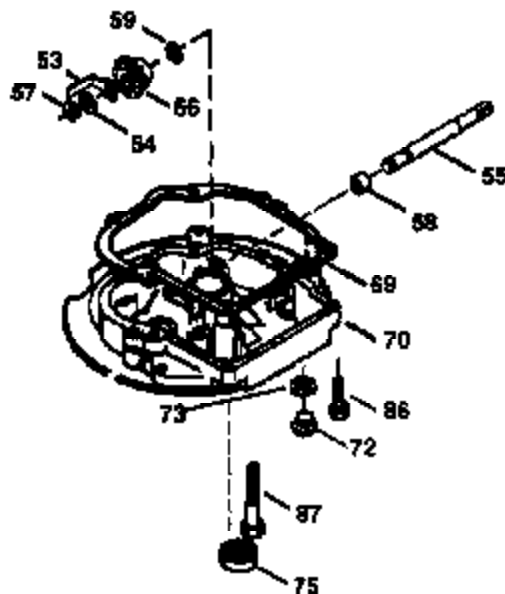

Ref #	Part Number	Qty	Description
169	27234A	1	* Valve Cover Gasket
172	32755	1	Valve Cover
174	30200	2	Screw, 10-24 x 9/16"
178	29752	2	Nut & Lock Washer, 1/4-28
182	6201	2	Screw, 1/4-28 x 7/8"
184	26756	1	* Carburetor To Intake Pipe Gasket
185	36544	1	Intake Pipe (Incl. 224)
186	34337	1	Governor Link
189	650831	2	Screw, 1/4-20 x 1/2"
191	36559	1	S.E. Brake Bracket (Incl. 195)
195	610973	1	Terminal
196	35035	1	Power Restart Switch
200	35727	1	Control Bracket (Incl. 202 thru 205)
202	36482	1	Compression Spring
203	31342	1	Compression Spring
204	650549	1	Screw, 5-40 x 7/16"
205	650777	1	Screw, 6-32 x 21/32"
207	34336	1	Throttle Link
209	30200	2	Screw, 10-24 x 9/16"
215	32410	1	Control Knob
223	650451	2	Screw, 1/4-20 x 1"
224	34690A	1	* Intake Pipe Gasket
238	650932	2	Screw, 10-32 x 49/64"
245	35066	1	Air Cleaner Filter
250	35065	1	Air Cleaner Cover
260	36592	1	Blower Housing
261	30200	2	Screw, 10-24 x 9/16"
262	650831	2	Screw, 1/4-20 x 1/2"
275	36473	1	Muffler (Incl. 277)
277	650988	2	Screw, 1/4-20 x 2-5/16"
285	35000A	1	Starter Cup
287	650926	2	Screw, 8-32 x 21/64"
290	30705	1	Fuel Line
292	26460	2	Fuel Line Clamp
300	34369B	1	Fuel Tank (Incl. 292 & 301)
301	35355	1	Fuel Cap
305	35647	1	Oil Fill Tube
306	34265	1	* "O"-Ring
307	35499	1	"O"-Ring
309	650562	1	Screw, 10-32 x 1/2"
310	35648	1	Dipstick
313	34080	1	Spacer
325	35249	1	Spring Clip
327	35392	1	Starter Plug
370A	36261	1	Lubrication Decal
370	35167	1	Control Decal
380	632646	1	Carburetor (Incl. 184)
390	590694	1	Rewind Starter (NOTE: This engine could have been built with 590686 starter. Refer to the design of the air intake louvers for part identification. Individual starter parts do not interchange.)
400	36481	1	* Gasket Set (Incl. items marked PK in notes). Incl. Part #'s 26756 (1), 27234A (1), 33735 (1), 34265 (1), 34338 (1), 34690A (1), 35261 (1), 36477 (1)
900	750882	1	Replacement Engine, order from 71-999
900	750733C	1	Rep. Short Block, order from 71-999

ILLUSTRATION SHOWS TYPICAL PARTS ONLY. ORDER BY PART NUMBER. PARTS NOT LISTED ARE SUPPLIED BY OEM.

VIEW 2 OF 3