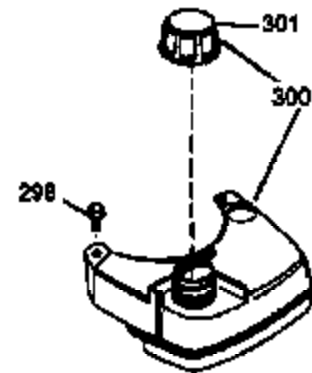

ILLUSTRATION SHOWS TYPICAL PARTS ONLY. ORDER BY PART NUMBER. PARTS NOT LISTED ARE SUPPLIED BY OEM.

VIEW 2 OF 3

Ref #	Part Number	Qty	Description
19	35998	1	Extension Spring
69	35261	1	Mounting Flange Gasket
70	34311D	1	Mounting Flange (Incl. 72 thru 83)
72	36083	1	Oil Drain Plug
75	27897	1	Oil Seal
86	650488	6	Screw, 1/4-20 x 1-1/4"
182	6201	2	Screw, 1/4-28 x 7/8"
185	36544	1	Intake Pipe (Incl. 224)
186	36255	1	Governor Link
223	650451	2	Screw, 1/4-20 x 1"
238	650932	2	Screw, 10-32 x 49/64"
239	34338	1	* Air Cleaner Gasket
245	35066	1	Air Cleaner Filter
250	35986	1	Air Cleaner Cover
263A	36600	1	Starter Grill
287	650926	2	Screw, 8-32 x 21/64"
300	32170B	1	Fuel Tank (Incl. 292 & 301)
301	33032	1	Fuel Cap
347	650898A	3	Screw, 10-32 x 27/32"
390	590702	1	Rewind Starter (NOTE: This engine could have been built with 590637 starter. Refer to the design of the air intake louvers for part identification. Individual starter parts do not interchange.)