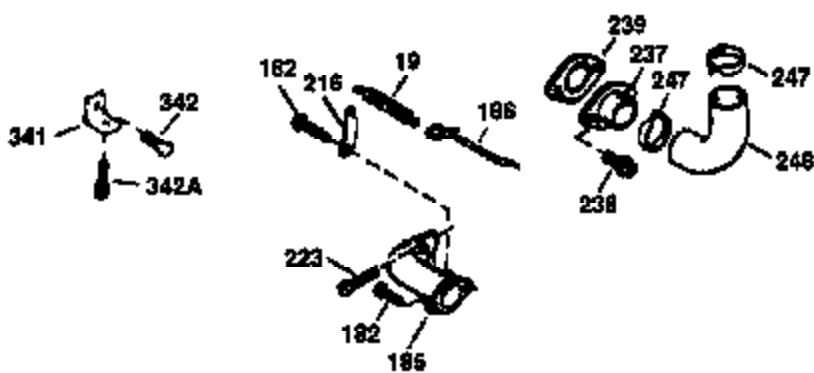

ILLUSTRATION SHOWS TYPICAL PARTS ONLY. ORDER BY PART NUMBER. PARTS NOT LISTED ARE SUPPLIED BY OEM.

VIEW 2 OF 3

Ref #	Part Number	Qty	Description
19	35998	1	Extension Spring
69	35261	1	Mounting Flange Gasket
70	34311D	1	Mounting Flange (Incl. 72 thru 83)
72	36083	1	Oil Drain Plug
75	27897	1	Oil Seal
86	650488	6	Screw, 1/4-20 x 1-1/4"
182	6201	2	Screw, 1/4-28 x 7/8"
185	36544	1	Intake Pipe (Incl. 224)
186	36255	1	Governor Link
223	650451	2	Screw, 1/4-20 x 1"
238	650932	2	Screw, 10-32 x 49/64"
239	34338	1	* Air Cleaner Gasket
245	35066	1	Air Cleaner Filter
250	35986	1	Air Cleaner Cover
263A	36600	1	Starter Grill
287	650926	2	Screw, 8-32 x 21/64"
300	32170B	1	Fuel Tank (Incl. 292 & 301)
301	33032	1	Fuel Cap
347	650898A	3	Screw, 10-32 x 27/32"
390	590702	1	Rewind Starter (NOTE: This engine could have been built with 590637 starter. Refer to the design of the air intake louvers for part identification. Individual starter parts do not interchange.)