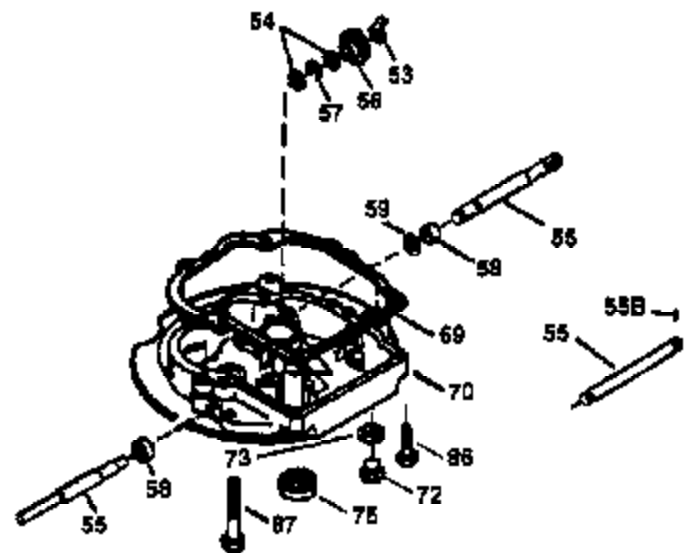

ILLUSTRATION SHOWS TYPICAL PARTS ONLY. ORDER BY PART NUMBER. PARTS NOT LISTED ARE SUPPLIED BY OEM.

VIEW 2 OF 3

Ref #	Part Number	Qty	Description
19	35998	1	Extension Spring
69	35261	1	Mounting Flange Gasket
70	34311D	1	Mounting Flange (Incl. 72 thru 83)
72	36083	1	Oil Drain Plug
75	27897	1	Oil Seal
86	650488	6	Screw, 1/4-20 x 1-1/4"
182	6201	2	Screw, 1/4-28 x 7/8"
185	36544	1	Intake Pipe (Incl. 224)
186	36255	1	Governor Link
223	650451	2	Screw, 1/4-20 x 1"
238	650932	2	Screw, 10-32 x 49/64"
239	34338	1	* Air Cleaner Gasket
245	35066	1	Air Cleaner Filter
250	35986	1	Air Cleaner Cover
263A	36600	1	Starter Grill
287	650926	2	Screw, 8-32 x 21/64"
300	32170B	1	Fuel Tank (Incl. 292 & 301)
301	33032	1	Fuel Cap
347	650898A	3	Screw, 10-32 x 27/32"
390	590702	1	Rewind Starter (NOTE: This engine could have been built with 590637 starter. Refer to the design of the air intake louvers for part identification. Individual starter parts do not interchange.)