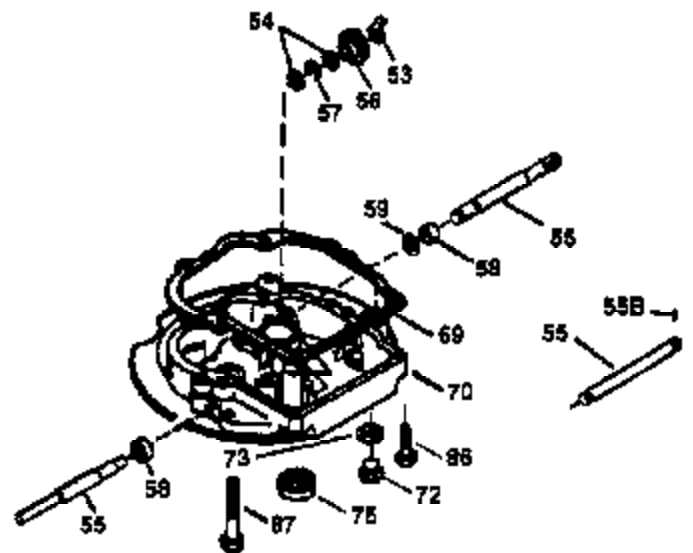

ILLUSTRATION SHOWS TYPICAL PARTS ONLY. ORDER BY PART NUMBER. PARTS NOT LISTED ARE SUPPLIED BY OEM.

VIEW 2 OF 3

Ref #	Part Number	Qty	Description
12A	36558	1	Breather Cover & Tube (Incl. 12B)
19	36281	1	Extension Spring
69	35261	1	Mounting Flange Gasket
70	36249A	1	Mounting Flange (Incl. 72 thru 83)
72	30572	1	Oil Drain Plug (Incl. 73)
73	28833	1	Drain Plug Gasket
75	27897	1	Oil Seal
86	650488	6	Screw, 1/4-20 x 1-1/4"
110C	36230	1	Ground Wire
182	6201	2	Screw, 1/4-28 x 7/8"
185	36544	1	Intake Pipe
186	34337	1	Governor Link
223	650451	2	Screw, 1/4-20 x 1"
238	650932	2	Screw, 10-32 x 49/64"
239	34338	1	* Air Cleaner Gasket
245	35066	1	Air Cleaner Filter
250	35065	1	Air Cleaner Cover
287	650926	2	Screw, 8-32 x 21/64"
300	35586	1	Fuel Tank (Incl. 292 & 301)
301	36246	1	Fuel Cap
370K	36695	1	Starter Decal
390	590732	1	Rewind Starter (NOTE: This engine could have been built with 590738 starter. Refer to the design of the rope pulley strength ribs for part identification. Individual starter parts do not interchange.)