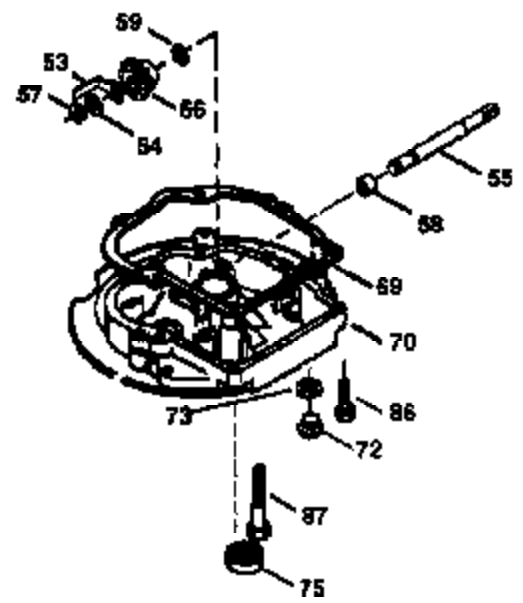

ILLUSTRATION SHOWS TYPICAL PARTS ONLY. ORDER BY PART NUMBER. PARTS NOT LISTED ARE SUPPLIED BY OEM.

VIEW 2 OF 3

Ref #	Part Number	Qty	Description
19	35998	1	Extension Spring
69	35261	1	Mounting Flange Gasket
70	34311D	1	Mounting Flange (Incl. 72 thru 83)
72	36083	1	Oil Drain Plug
75	27897	1	Oil Seal
86	650488	6	Screw, 1/4-20 x 1-1/4"
166	36600	1	Engine Shroud
182	6201	2	Screw, 1/4-28 x 7/8"
185	36544	1	Intake Pipe (Incl. 224)
186	36255	1	Governor Link
223	650451	2	Screw, 1/4-20 x 1"
238	650932	2	Screw, 10-32 x 49/64"
239	34338	1	* Air Cleaner Gasket
245	35066	1	Air Cleaner Filter
250	35986	1	Air Cleaner Cover
287	650926	2	Screw, 8-32 x 21/64"
300	35586	1	Fuel Tank (Incl. 292 & 301)
301	35355	1	Fuel Cap
347	650898A	3	Screw, 10-32 x 27/32"
390	590702	1	Rewind Starter (NOTE: This engine could have been built with 590637 starter. Refer to the design of the air intake louvers for part identification. Individual starter parts do not interchange.)