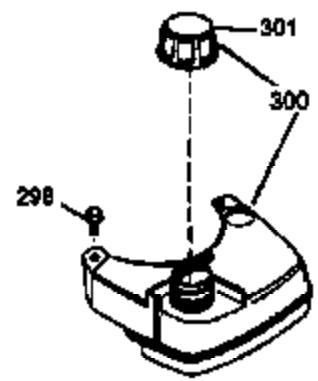

ILLUSTRATION SHOWS TYPICAL PARTS ONLY. ORDER BY PART NUMBER. PARTS NOT LISTED ARE SUPPLIED BY OEM.

VIEW 2 OF 3

Ref #	Part Number	Qty	Description
19	35998	1	Extension Spring
69	35261	1	Mounting Flange Gasket
70	34311D	1	Mounting Flange (Incl. 72 thru 83)
72	36083	1	Oil Drain Plug
75	27897	1	Oil Seal
86	650488	6	Screw, 1/4-20 x 1-1/4"
166	36600	1	Engine Shroud
182	6201	2	Screw, 1/4-28 x 7/8"
185	36544	1	Intake Pipe (Incl. 224)
186	36255	1	Governor Link
223	650451	2	Screw, 1/4-20 x 1"
238	650932	2	Screw, 10-32 x 49/64"
239	34338	1	* Air Cleaner Gasket
245	35066	1	Air Cleaner Filter
250	35986	1	Air Cleaner Cover
287	650926	2	Screw, 8-32 x 21/64"
300	35586	1	Fuel Tank (Incl. 292 & 301)
301	35355	1	Fuel Cap
347	650898A	3	Screw, 10-32 x 27/32"
390	590702	1	Rewind Starter (NOTE: This engine could have been built with 590637 starter. Refer to the design of the air intake louvers for part identification. Individual starter parts do not interchange.)