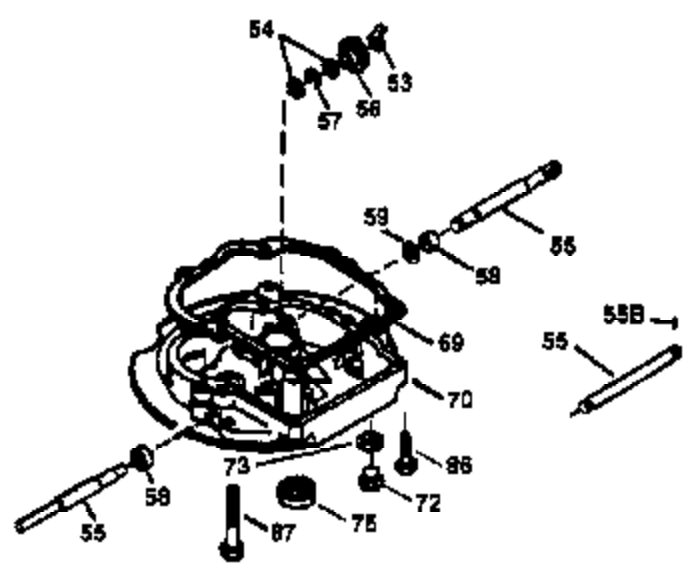

ILLUSTRATION SHOWS TYPICAL PARTS ONLY. ORDER BY PART NUMBER. PARTS NOT LISTED ARE SUPPLIED BY OEM.

VIEW 2 OF 3

Ref #	Part Number	Qty	Description
19	35998	1	Extension Spring
69	35261	1	Mounting Flange Gasket
70	34311D	1	Mounting Flange (Incl. 72 thru 83)
72	36083	1	Oil Drain Plug
75	27897	1	Oil Seal
86	650488	6	Screw, 1/4-20 x 1-1/4"
166	36600	1	Engine Shroud
182	6201	2	Screw, 1/4-28 x 7/8"
185	36544	1	Intake Pipe (Incl. 224)
186	36255	1	Governor Link
223	650451	2	Screw, 1/4-20 x 1"
238	650932	2	Screw, 10-32 x 49/64"
239	34338	1	* Air Cleaner Gasket
245	35066	1	Air Cleaner Filter
250	35986	1	Air Cleaner Cover
287	650926	2	Screw, 8-32 x 21/64"
300	35586	1	Fuel Tank (Incl. 292 & 301)
301	35355	1	Fuel Cap
347	650898A	3	Screw, 10-32 x 27/32"
390	590702	1	Rewind Starter (NOTE: This engine could have been built with 590637 starter. Refer to the design of the air intake louvers for part identification. Individual starter parts do not interchange.)