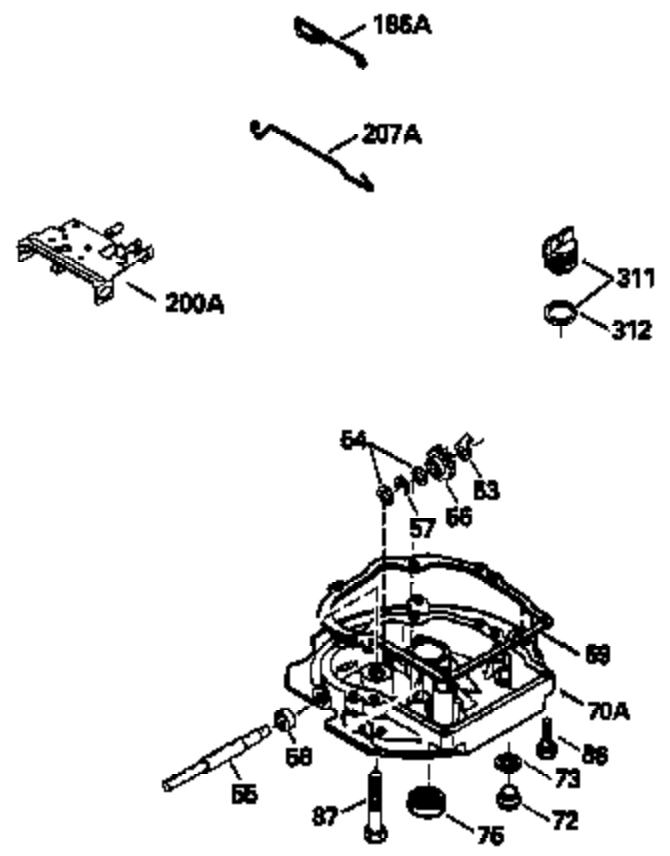

ILLUSTRATION SHOWS TYPICAL PARTS ONLY. ORDER BY PART NUMBER. PARTS NOT LISTED ARE SUPPLIED BY OEM.

Ref #	Part Number	Qty	Description
12B	34695	1	Breather Tube Elbow
40	36073	1	Piston, Pin & Ring Set (Std.)
40	36074	1	Piston, Pin & Ring Set (.010" OS)
40	36075	1	Piston, Pin & Ring Set (.020" OS)
69	35261	1	Mounting Flange Gasket
72	36083	1	Oil Drain Plug
75	27897	1	Oil Seal
86	650488	6	Screw, 1/4-20 x 1-1/4"
166	36600	1	Engine Shroud
238	650932	2	Screw, 10-32 x 49/64"
239	34338	1	* Air Cleaner Gasket
241	35797	1	Air Cleaner Collar
250	35986	1	Air Cleaner Cover
260	36599	1	Blower Housing
275	36473	1	Muffler (Incl. 277)
300	35586	1	Fuel Tank (Incl. 292 & 301)
301	36246	1	Fuel Cap
370A	36261	1	Lubrication Decal
380	632670	1	Carburetor (Incl. 184)
416	36085	1	Spark Arrestor Kit (Incl. 417)(Optional)
417	650760	1	Screw, 8-32 x 3/8" (Optional)