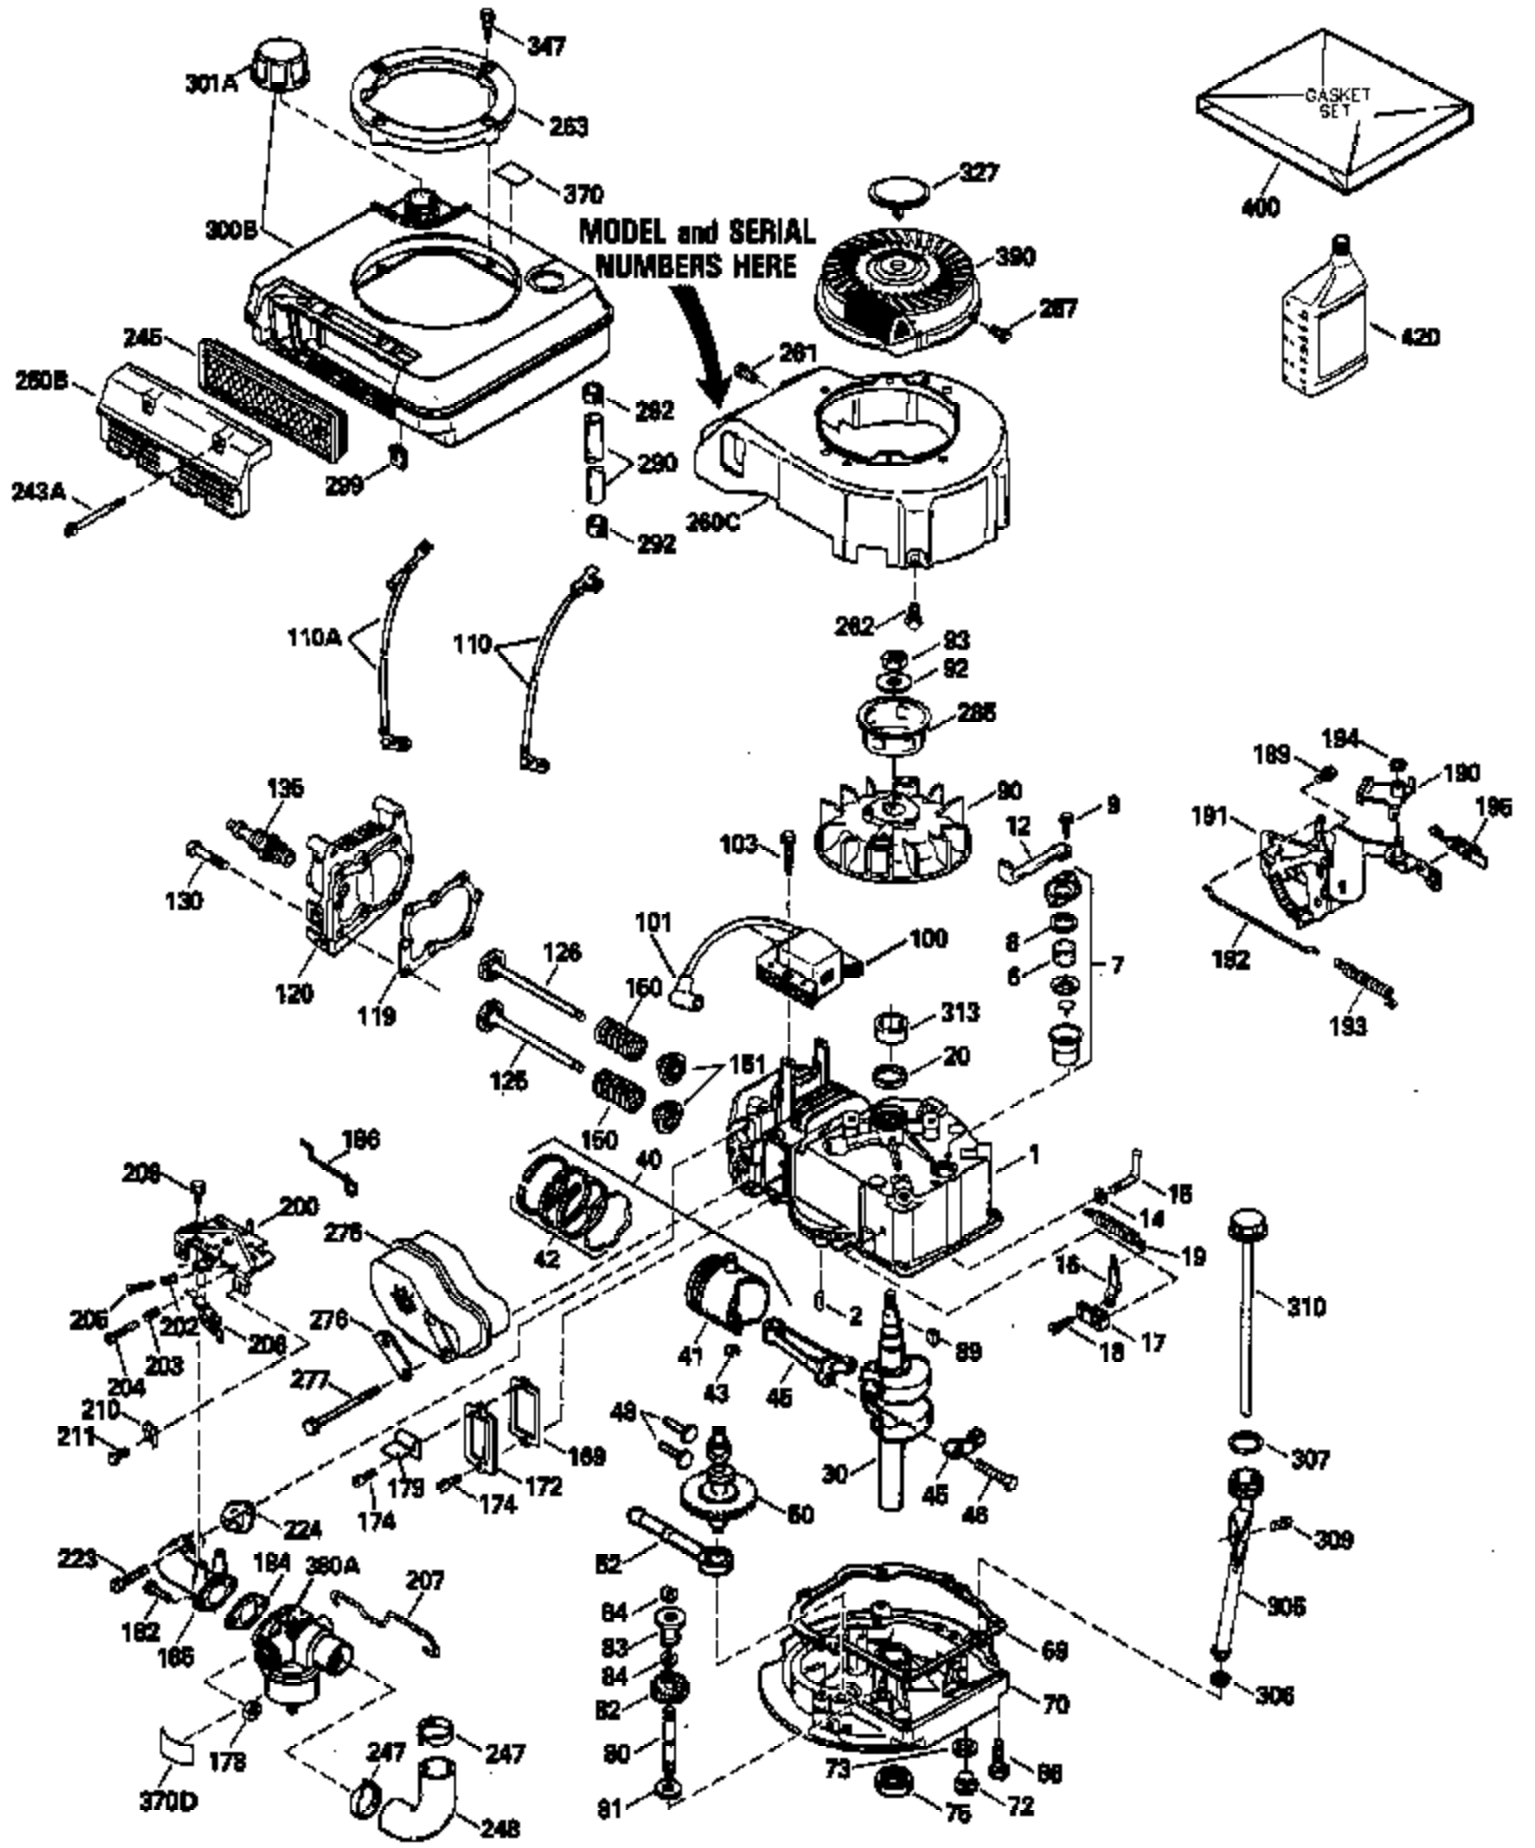

ILLUSTRATION SHOWS TYPICAL PARTS ONLY. ORDER BY PART NUMBER. PARTS NOT LISTED ARE SUPPLIED BY OEM.

Ref #	Part Number	Qty	Description
1	36478	1	Cylinder (Incl. 2,20 & 125)
2	26727	2	Dowel Pin
6	33734	1	Breather Element
7	34214A	1	Breather Ass'y. (Incl. 6,8,9,12,12B)
8	33735	1	* Breather Gasket
9	30200	2	Screw, 10-24 x 9/16"
12B	34695	1	Breather Tube Elbow
12	33886	1	Breather Tube
14	28277	1	Washer
15	30589	1	Governor Rod (Incl. 14)
16	32651	1	Governor Lever
17	31335	1	Governor Lever Clamp
18	650548	1	Screw, 8-32 x 5/16"
19	35998	1	Extension Spring
20	32600	1	Oil Seal
30	36215A	1	Crankshaft
40	36073	1	Piston, Pin & Ring Set (Std.)
40	36074	1	Piston, Pin & Ring Set (.010" OS)
40	36075	1	Piston, Pin & Ring Set (.020" OS)
41	36070	1	Piston & Pin Ass'y. (Std.) (Incl. 43)
41	36071	1	Piston & Pin Ass'y. (.010" OS) (Incl. 43)
41	36072	1	Piston & Pin Ass'y. (.020" OS) (Incl. 43)
42	36076	1	Ring Set (Std.)
42	36077	1	Ring Set (.010" OS)
42	36078	1	Ring Set (.020" OS)
43	20381	2	Piston Pin Retaining Ring
45	30963B	1	Connecting Rod Ass'y. (Incl. 46)
46	32610A	2	Connecting Rod Bolt
48	27241	2	Valve Lifter
50	35992	1	Camshaft (MCR)
52	29914	1	Oil Pump Ass'y.
69	35261	1	Mounting Flange Gasket
70	34311D	1	Mounting Flange (Incl. 72 thru 83)
72	36083	1	Oil Drain Plug
75	27897	1	Oil Seal
80	30574A	1	Governor Shaft
81	30590A	1	Washer
82	30591	1	Governor Gear Ass'y. (Incl. 81)
83	30588A	1	Governor Spool
86	650488	6	Screw, 1/4-20 x 1-1/4"
89	611004	1	Flywheel Key
90	611112	1	Flywheel
92	650815	1	Belleville Washer
93	650816	1	Flywheel Nut
100	34443A	1	Solid State Ignition
101	610118	1	Spark Plug Cover
103	651007	2	Screw, Torx T-15, 10-24 x 15/16"
110	34961	1	Ground Wire
119	36477	1	* Cylinder Head Gasket
120	36476	1	Cylinder Head
125	36471	1	Exhaust Valve (Std.) (Incl. 151)
125	36472	1	Exhaust Valve (1/32" OS) (Incl. 151)
126	29314B	1	Intake Valve (Std.) (Incl. 151)
126	29315C	1	Intake Valve (1/32" OS) (Incl. 151)
130	6021A	8	Screw, 5/16-18 x 1-1/2"
135	35395	1	Resistor Spark Plug (RJ19LM)
150	35991	2	Valve Spring
151	31673	2	Valve Spring Cap