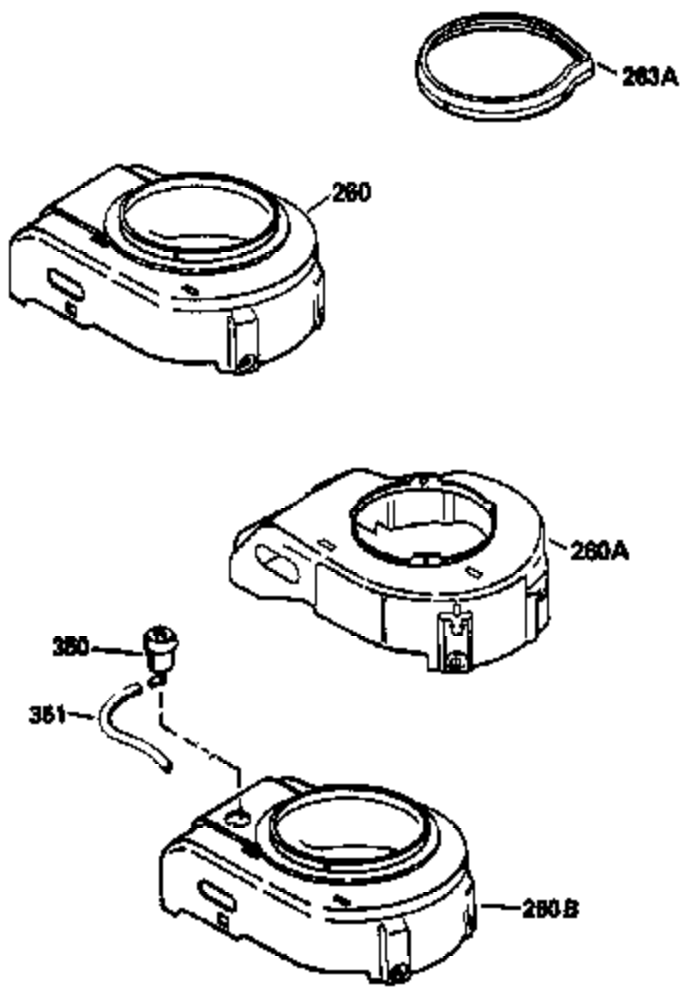

ILLUSTRATION SHOWS TYPICAL PARTS ONLY. ORDER BY PART NUMBER. PARTS NOT LISTED ARE SUPPLIED BY OEM.

Ref #	Part Number	Qty	Description
12B	34695	1	Breather Tube Elbow
40	36073	1	Piston, Pin & Ring Set (Std.)
40	36074	1	Piston, Pin & Ring Set (.010" OS)
40	36075	1	Piston, Pin & Ring Set (.020" OS)
69	35261	1	Mounting Flange Gasket
72	36083	1	Oil Drain Plug
75	27897	1	Oil Seal
86	650488	6	Screw, 1/4-20 x 1-1/4"
166	36600	1	Engine Shroud
238	650932	2	Screw, 10-32 x 49/64"
239	34338	1	* Air Cleaner Gasket
241	35797	1	Air Cleaner Collar
250	35986	1	Air Cleaner Cover
260	36599	1	Blower Housing
275	36473	1	Muffler (Incl. 277)
300	35586	1	Fuel Tank (Incl. 292 & 301)
301	36246	1	Fuel Cap
370A	36261	1	Lubrication Decal
380	632670	1	Carburetor (Incl. 184)
416	36085	1	Spark Arrestor Kit (Incl. 417)(Optional)
417	650760	1	Screw, 8-32 x 3/8" (Optional)