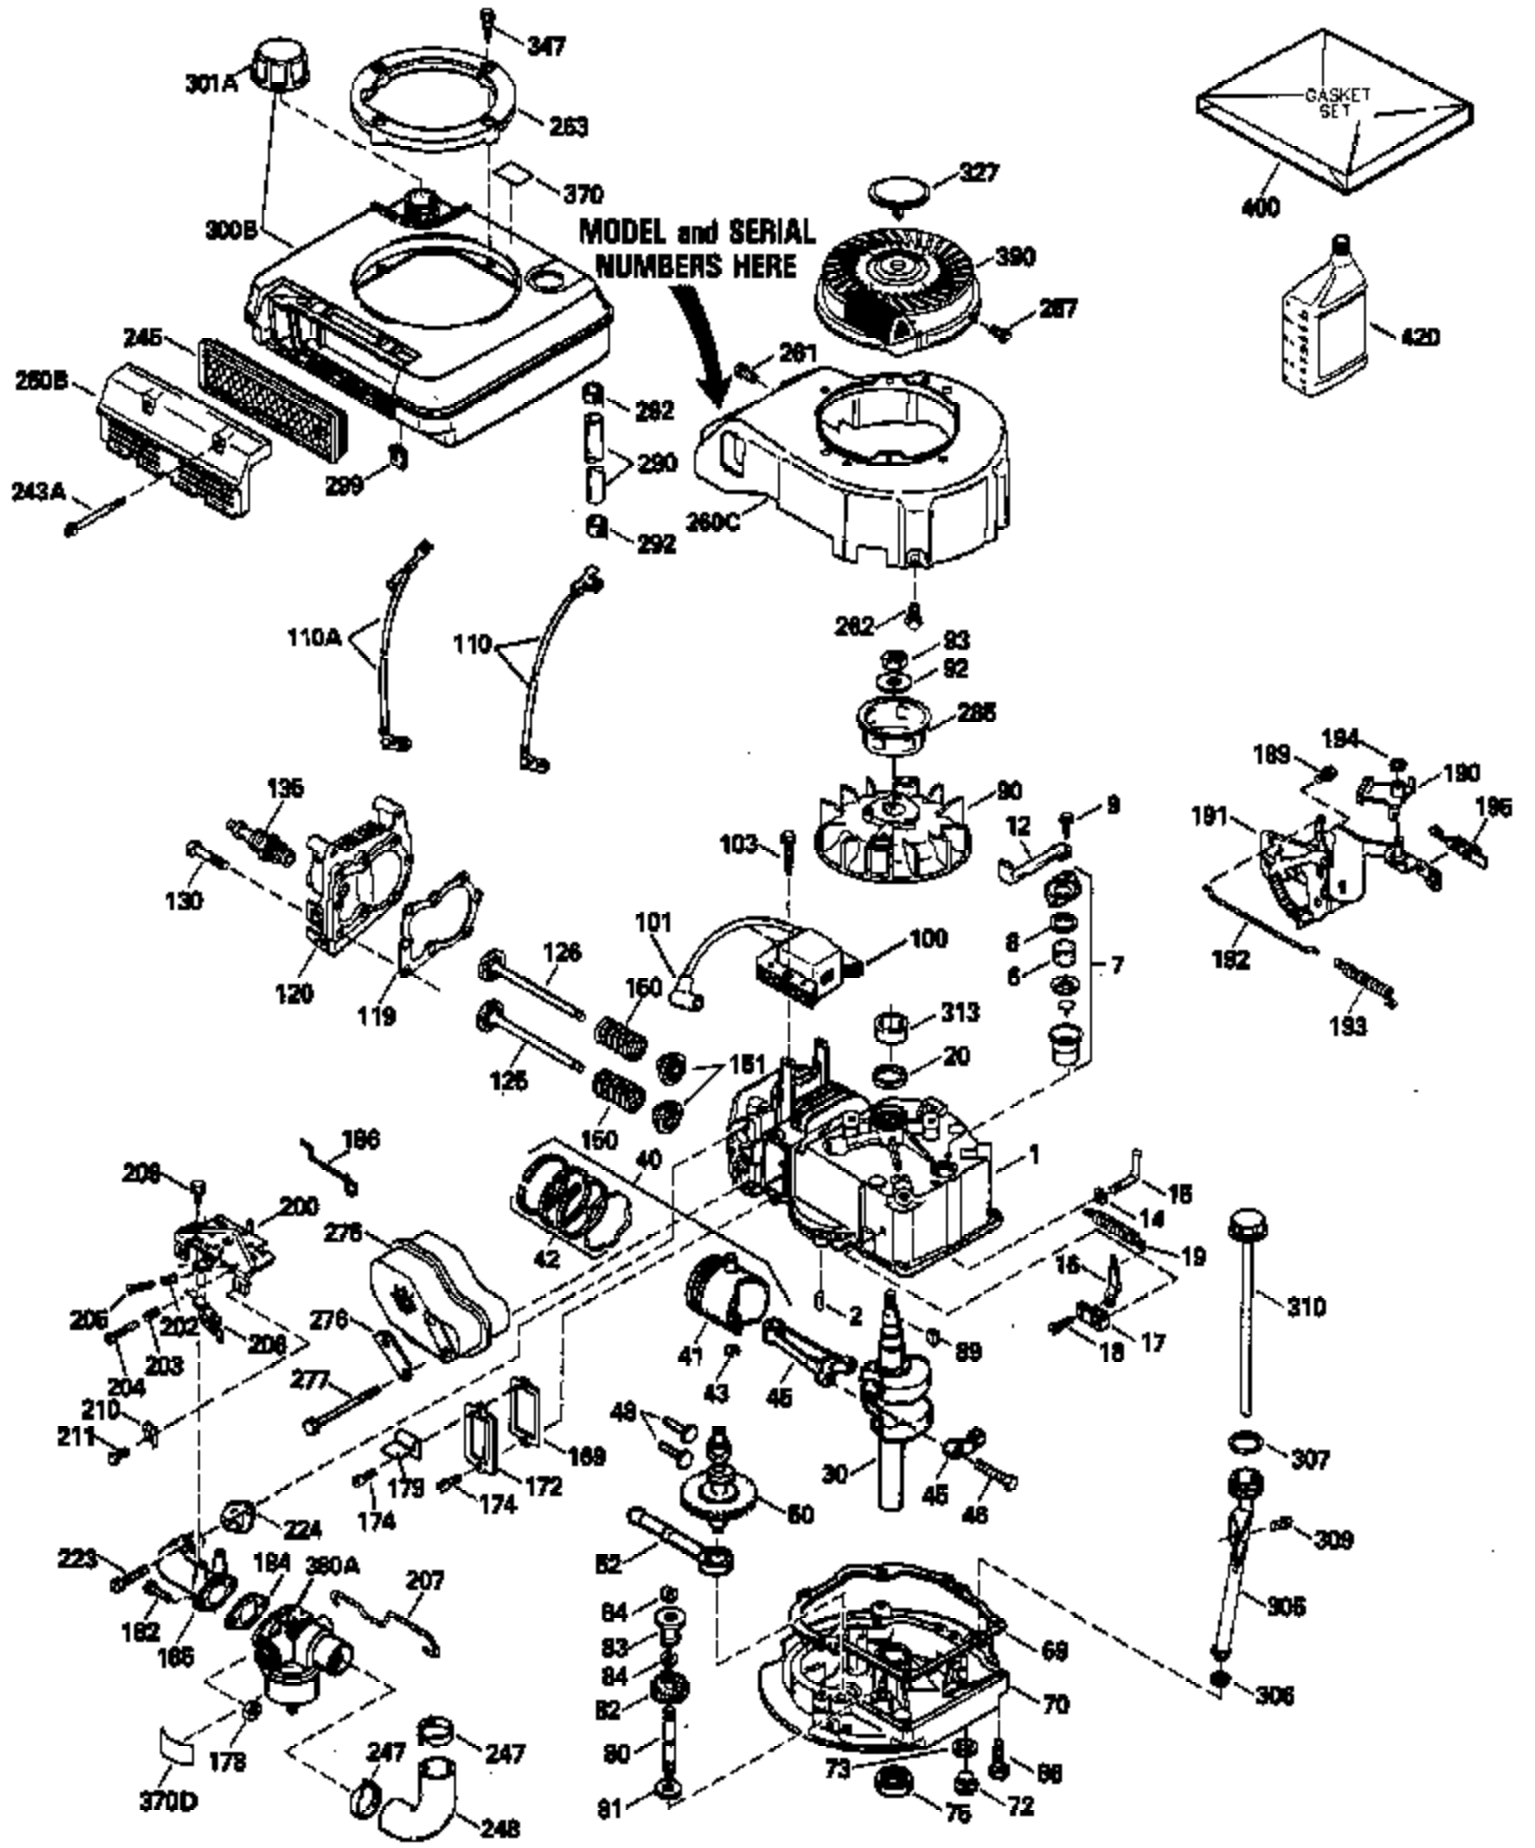

ILLUSTRATION SHOWS TYPICAL PARTS ONLY. ORDER BY PART NUMBER. PARTS NOT LISTED ARE SUPPLIED BY OEM.

Ref #	Part Number	Qty	Description
1	36478A	1	Cylinder (Incl. 2,7,20 & 125)
2	26727	2	Dowel Pin
6	33734	1	Breather Element
7	36557	1	Breather Body Ass'y. (Incl. 6 & 12)
12	36558	1	Breather Cover & Tube (Incl. 12B)
12B	34695	1	Breather Tube Elbow
14	28277	1	Washer
15	30589	1	Governor Rod (Incl. 14)
16	32651	1	Governor Lever
17	31335	1	Governor Lever Clamp
18	650548	1	Screw, 8-32 x 5/16"
19	35998	1	Extension Spring
20	32600	1	Oil Seal
30	36215A	1	Crankshaft
40	36073	1	Piston, Pin & Ring Set (Std.)
40	36074	1	Piston, Pin & Ring Set (.010" OS)
40	36075	1	Piston, Pin & Ring Set (.020" OS)
41	36070	1	Piston & Pin Ass'y. (Std.) (Incl. 43)
41	36071	1	Piston & Pin Ass'y. (.010" OS) (Incl. 43)
41	36072	1	Piston & Pin Ass'y. (.020" OS) (Incl. 43)
42	36076	1	Ring Set (Std.)
42	36077	1	Ring Set (.010" OS)
42	36078	1	Ring Set (.020" OS)
43	20381	2	Piston Pin Retaining Ring
45	30963B	1	Connecting Rod Ass'y. (Incl. 46)
46	32610A	2	Connecting Rod Bolt
48	27241	2	Valve Lifter
50	35992	1	Camshaft (MCR)
52	29914	1	Oil Pump Ass'y.
69	35261	1	Mounting Flange Gasket
70	34311D	1	Mounting Flange (Incl. 72 thru 83)
72	36083	1	Oil Drain Plug
75	27897	1	Oil Seal
80	30574A	1	Governor Shaft
81	30590A	1	Washer
82	30591	1	Governor Gear Ass'y. (Incl. 81)
83	30588A	1	Governor Spool
86	650488	6	Screw, 1/4-20 x 1-1/4"
89	611004	1	Flywheel Key
90	611112	1	Flywheel
92	650815	1	Belleville Washer
93	650816	1	Flywheel Nut
100	34443A	1	Solid State Ignition
101	610118	1	Spark Plug Cover
103	651007	2	Screw, Torx T-15, 10-24 x 15/16"
110	34961	1	Ground Wire
119	36477	1	* Cylinder Head Gasket
120	36476	1	Cylinder Head
125	36471	1	Exhaust Valve (Std.) (Incl. 151)
125	36472	1	Exhaust Valve (1/32" OS) (Incl. 151)
126	29314B	1	Intake Valve (Std.) (Incl. 151)
126	29315C	1	Intake Valve (1/32" OS) (Incl. 151)
130	6021A	8	Screw, 5/16-18 x 1-1/2"
135	35395	1	Resistor Spark Plug (RJ19LM)
150	35991	2	Valve Spring
151	31673	2	Valve Spring Cap
169	27234A	1	* Valve Cover Gasket
172	32755	1	Valve Cover