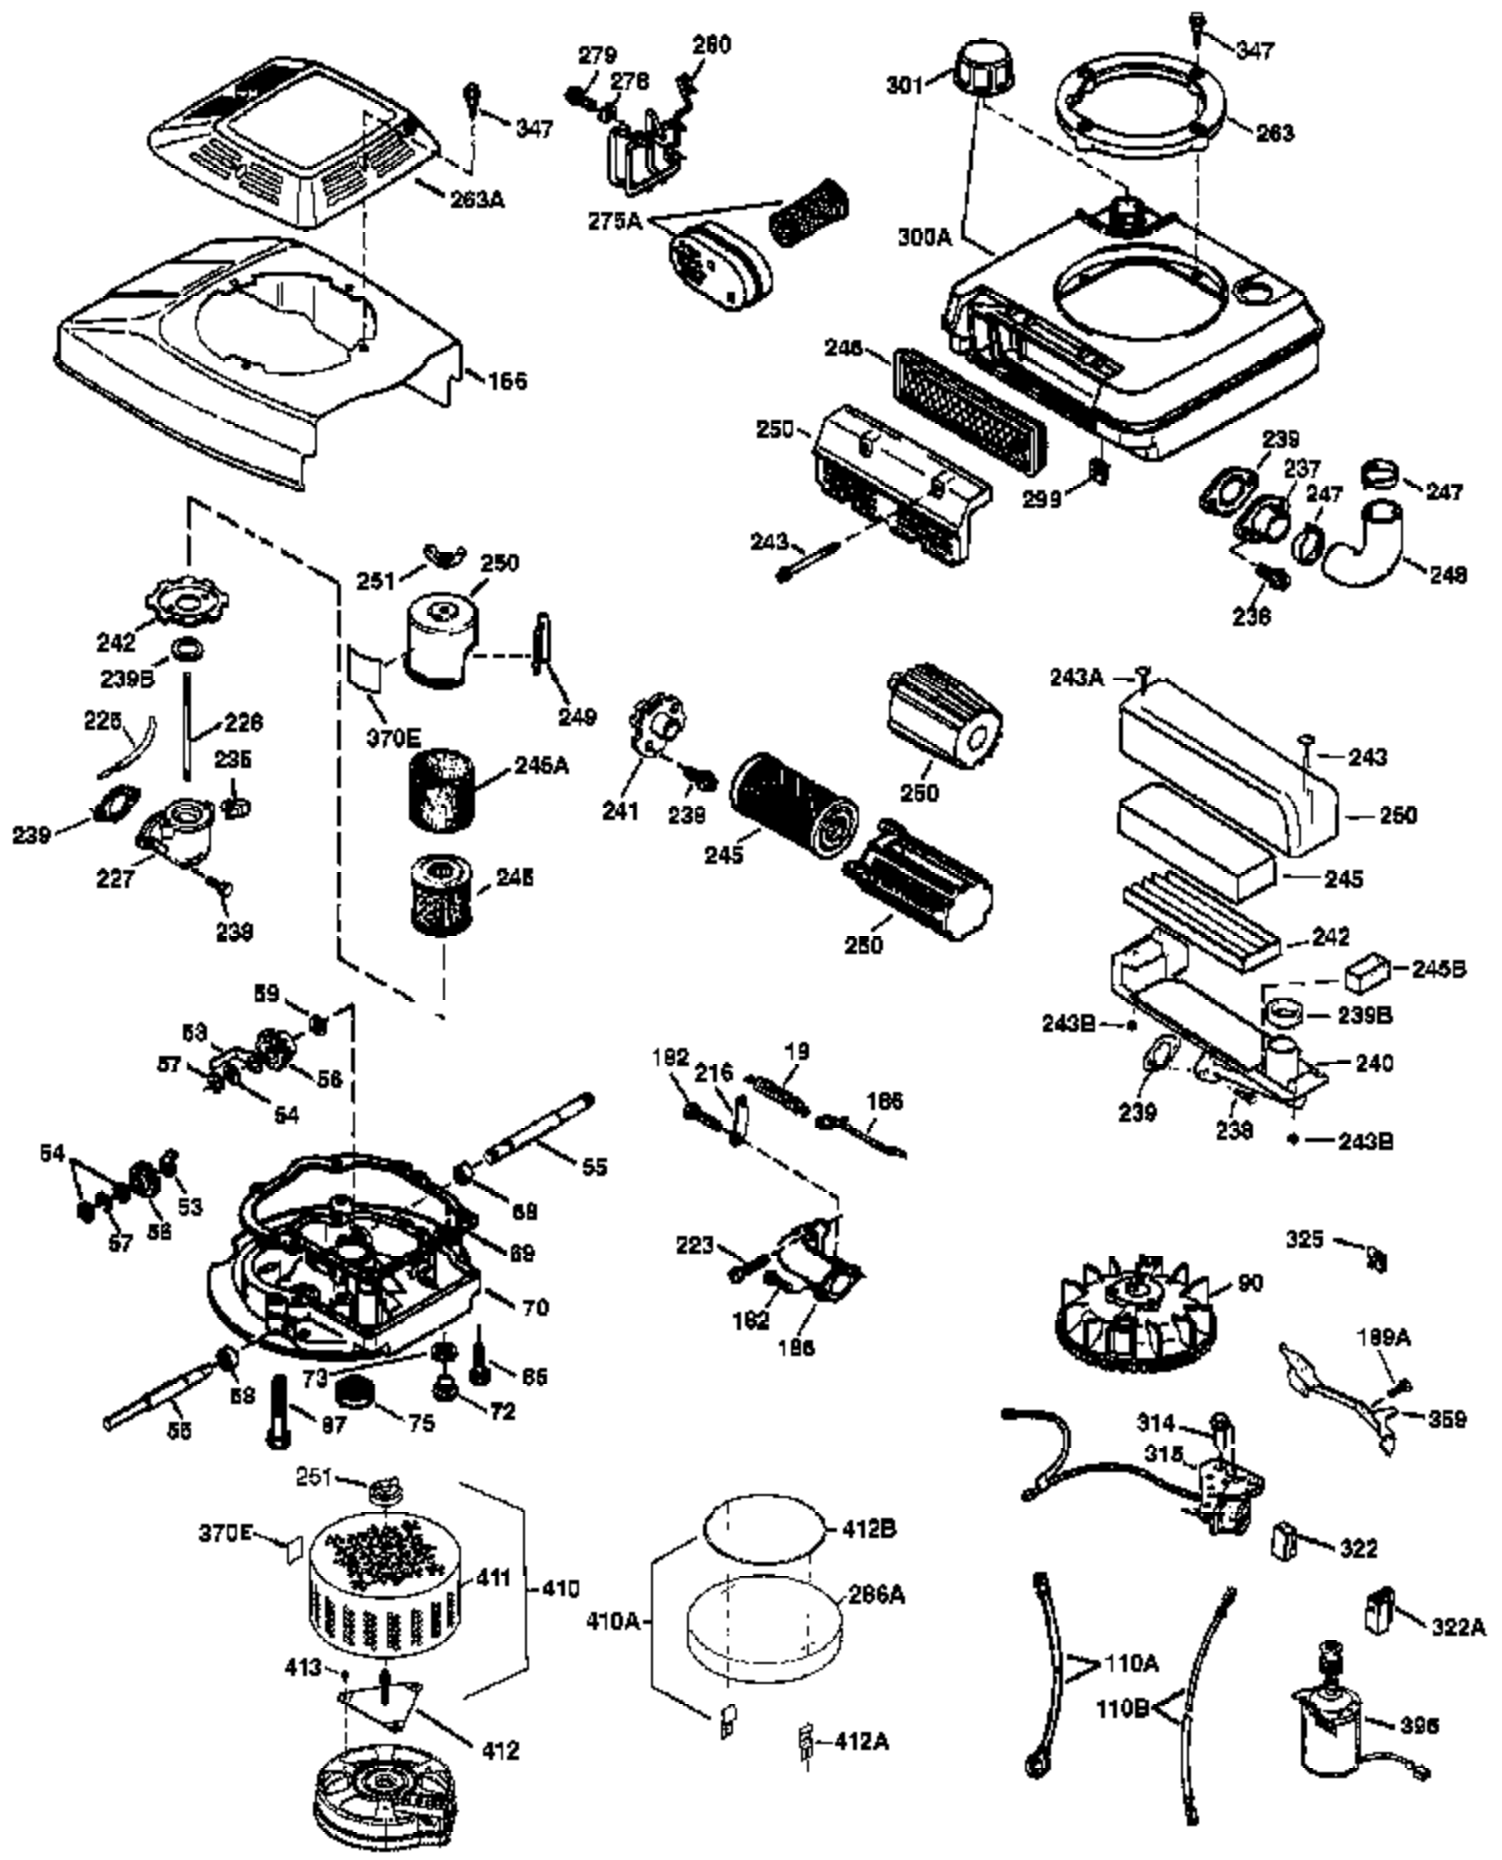

Ref #	Part Number	Qty	Description
514	36458A	1	Brake Lock Out Device (Incl. 515) WARNING!Do not use the brake lock out device on engines required to meet CPSC safety standard for walkbehind power lawnmowers, Title 16, Part 1205 of the code of Federal Regulations or you will be in violation of the law.
515	650926	1	Screw, 8-32 x 21/64"