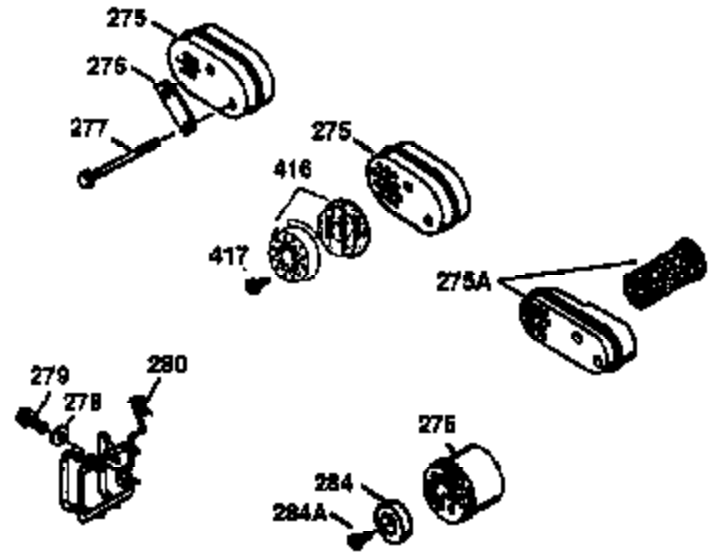

ILLUSTRATION SHOWS TYPICAL PARTS ONLY. ORDER BY PART NUMBER. PARTS NOT LISTED ARE SUPPLIED BY OEM.

VIEW 3 OF 3

Ref #	Part Number	Qty	Description
12A	36558	1	Breather Cover & Tube
90	611112	1	Flywheel
110A	36230	1	Ground Wire
238	650806	2	Screw, 10-32 x 5/8"
239	34338	1	* Air Cleaner Gasket
240	34858	1	Air Cleaner Body
245	34340	1	Air Cleaner Filter
250	34341B	1	Air Cleaner Cover
275A	36664	1	Spark Arrestor Muffler (Optional) (Incl. 284,284A,416,417)
275	36491	1	Muffler (Incl. 277)
277	650988	2	Screw, 1/4-20 x 2-5/16"
284	36663	1	Muffler Deflector (Incl. 284A)(Optional)
284A	650760	1	Screw, 8-32 x 3/8" (Optional)
324	33177	1	Terminal
370K	36695	1	Starter Decal
416	36085	1	Spark Arrestor Kit (Incl. 417)(Optional)
417	650760	1	Screw, 8-32 x 3/8" (Optional)