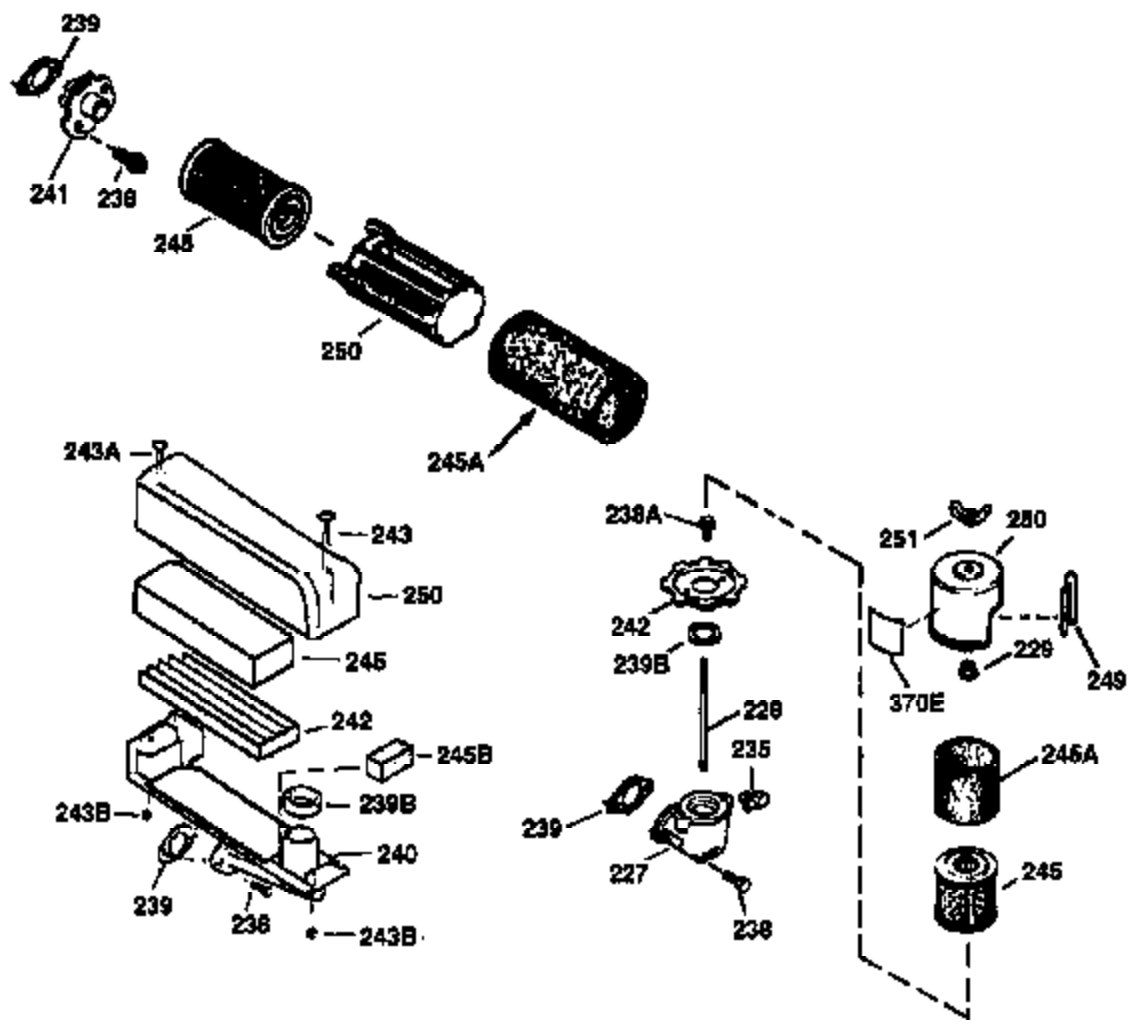

ILLUSTRATION SHOWS TYPICAL PARTS ONLY. ORDER BY PART NUMBER. PARTS NOT LISTED ARE SUPPLIED BY OEM.

VIEW 3 OF 3

Ref #	Part Number	Qty	Description
12A	36558	1	Breather Cover & Tube
90	611112	1	Flywheel
110A	36230	1	Ground Wire
238	650806	2	Screw, 10-32 x 5/8"
239	34338	1	* Air Cleaner Gasket
240	34858	1	Air Cleaner Body
245	34340	1	Air Cleaner Filter
250	34341B	1	Air Cleaner Cover
275A	36664	1	Spark Arrestor Muffler (Optional) (Incl. 284,284A,416,417)
275	36491	1	Muffler (Incl. 277)
277	650988	2	Screw, 1/4-20 x 2-5/16"
284	36663	1	Muffler Deflector (Incl. 284A)(Optional)
284A	650760	1	Screw, 8-32 x 3/8" (Optional)
324	33177	1	Terminal
370K	36695	1	Starter Decal
416	36085	1	Spark Arrestor Kit (Incl. 417)(Optional)
417	650760	1	Screw, 8-32 x 3/8" (Optional)