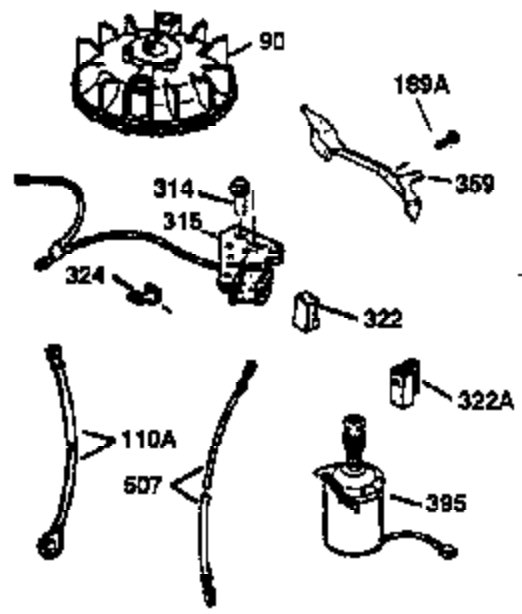

ILLUSTRATION SHOWS TYPICAL PARTS ONLY. ORDER BY PART NUMBER. PARTS NOT LISTED ARE SUPPLIED BY OEM.

VIEW 3 OF 3

Ref #	Part Number	Qty	Description
12A	36558	1	Breather Cover & Tube
90	611112	1	Flywheel
110A	36230	1	Ground Wire
238	650806	2	Screw, 10-32 x 5/8"
239	34338	1	* Air Cleaner Gasket
240	34858	1	Air Cleaner Body
245	34340	1	Air Cleaner Filter
250	34341B	1	Air Cleaner Cover
275A	36664	1	Spark Arrestor Muffler (Optional) (Incl. 284,284A,416,417)
275	36491	1	Muffler (Incl. 277)
277	650988	2	Screw, 1/4-20 x 2-5/16"
284	36663	1	Muffler Deflector (Incl. 284A)(Optional)
284A	650760	1	Screw, 8-32 x 3/8" (Optional)
324	33177	1	Terminal
370K	36695	1	Starter Decal
416	36085	1	Spark Arrestor Kit (Incl. 417)(Optional)
417	650760	1	Screw, 8-32 x 3/8" (Optional)