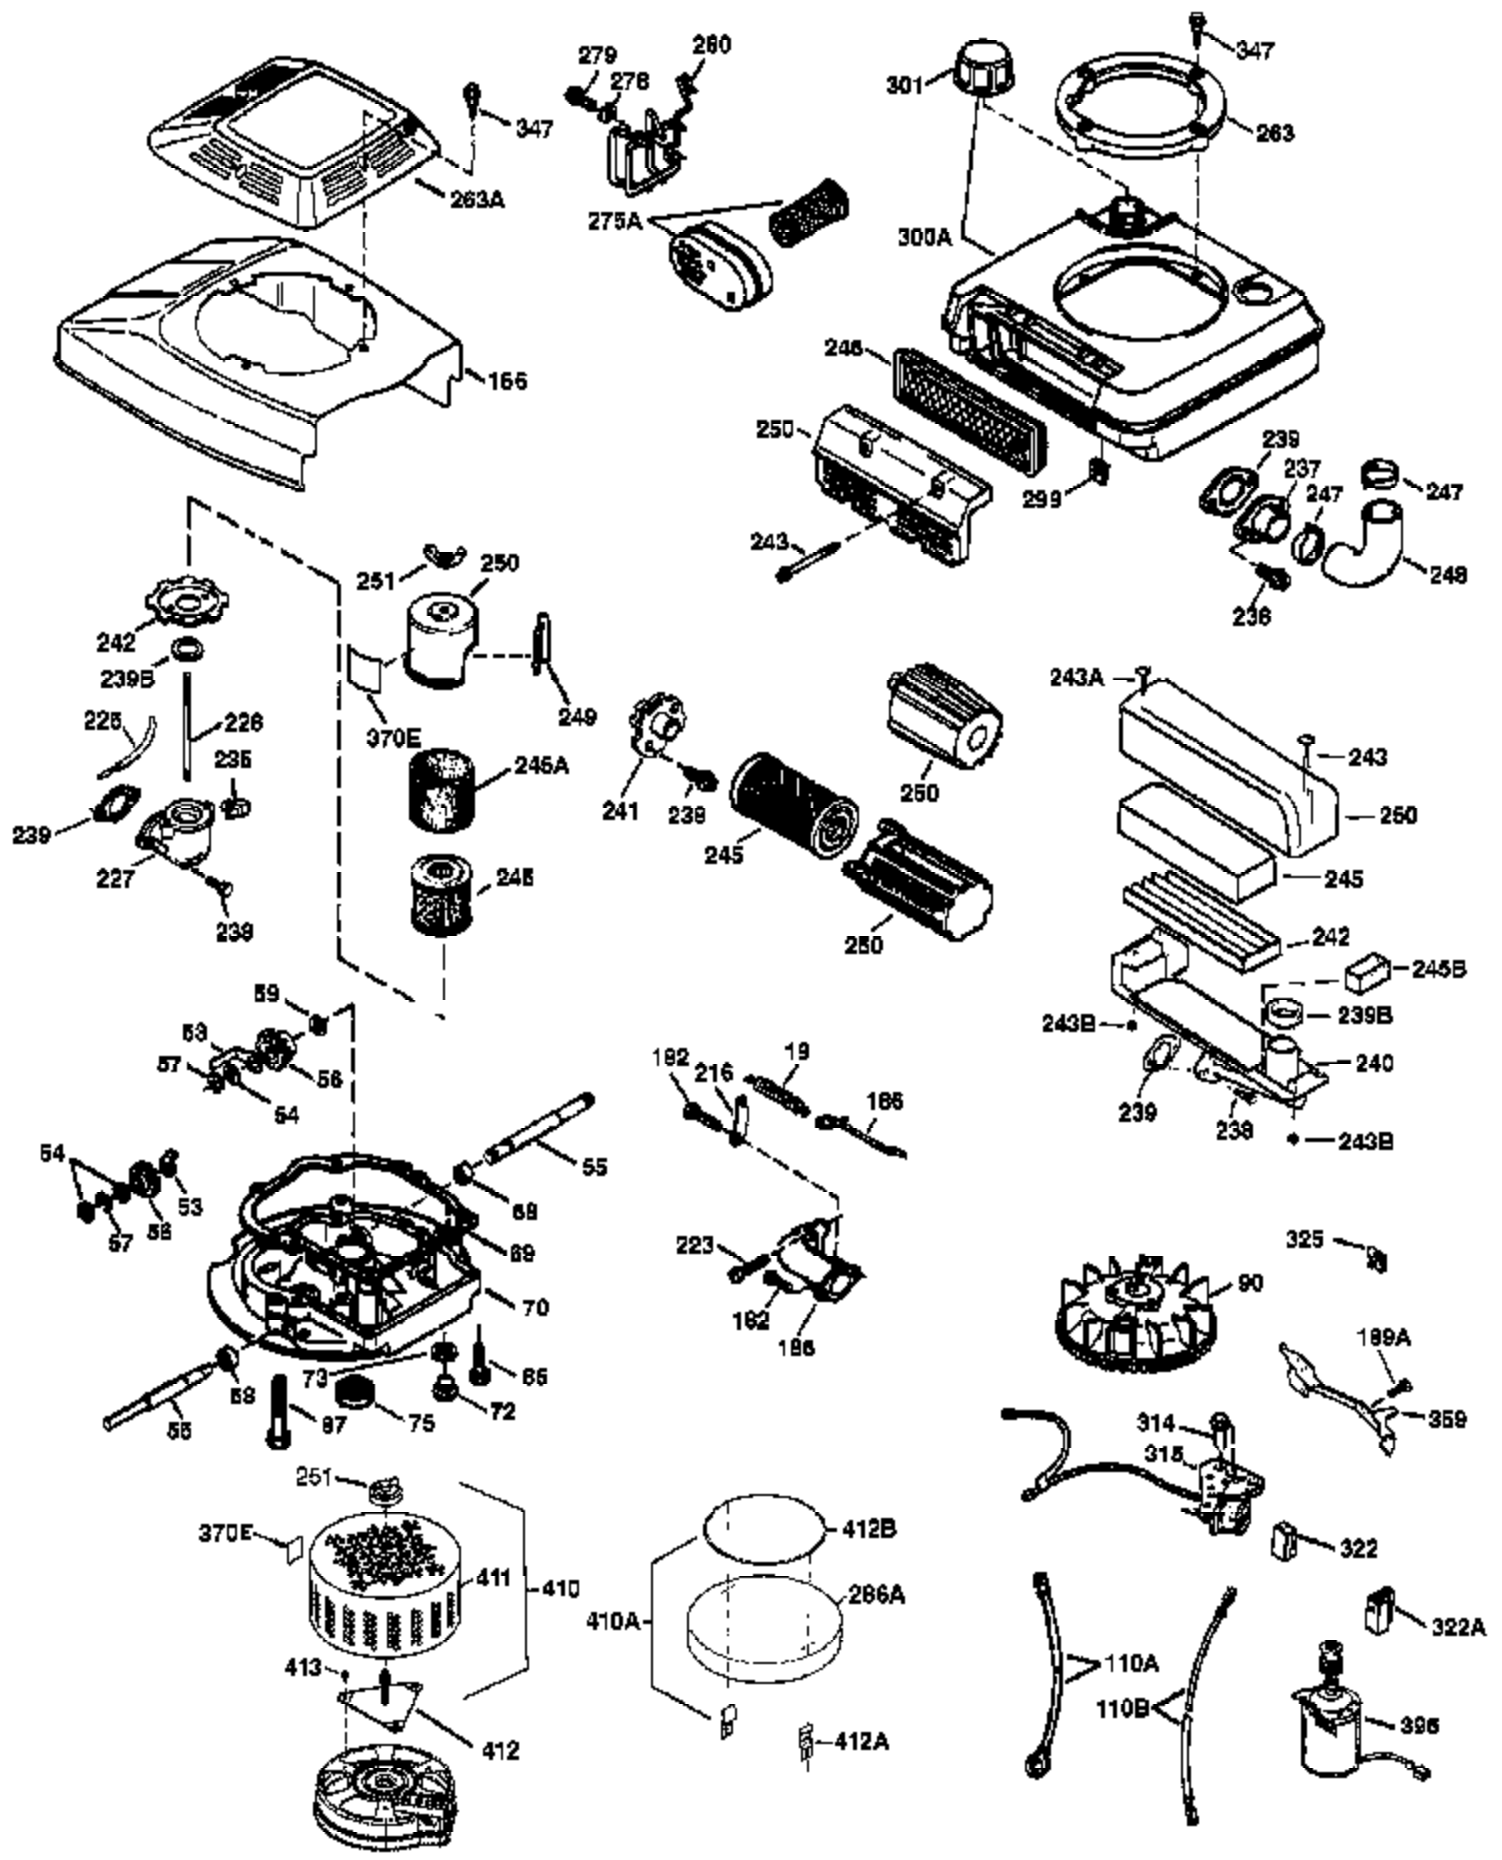

Ref #	Part Number	Qty	Description
400	36481	1	* Gasket Set (Incl. items marked PK i n notes) Incl. part #'s 26756 (1), 27234A (1), 33735 (1), 34265 (1), 34338 (1), 34690A (1), 35261 (1), 36477 (1)
416	36085	1	Spark Arrestor Kit (Incl. 417)(Option al)
417	650760	1	Screw, 8-32 x 3/8" (Optional)
420	730225	1	SAE 30 4-Cycle Engine Oil (Quart)
514	36458A	1	Brake Lock Out Device (Incl. 515) WARNING! Do not use the brake lock out device on engines required to meet CPSC saftey standard for walkbehind power lawnmowers, Title 16 , Part 1205 of the code of Federal Reglations or you will be in violation of the law.
515	650926	1	Screw, 10-32 x 49/64"