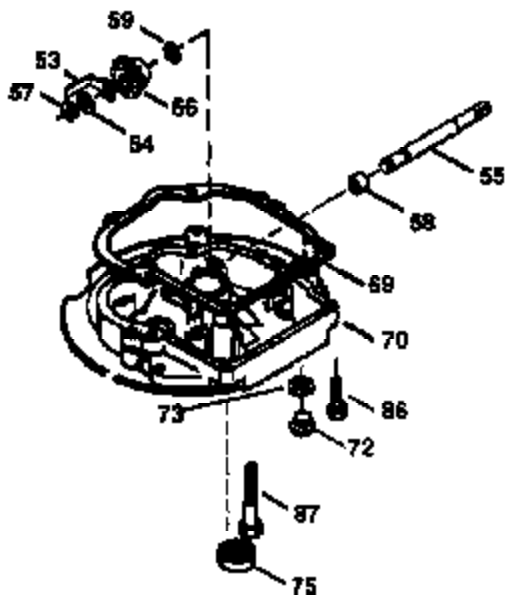

ILLUSTRATION SHOWS TYPICAL PARTS ONLY. ORDER BY PART NUMBER. PARTS NOT LISTED ARE SUPPLIED BY OEM.

VIEW 2 OF 3

Ref #	Part Number	Qty	Description
12A	36558	1	Breather Cover & Tube
19	31386	1	Extension Spring
69	35261	1	* Mounting Flange Gasket
70	34311D	1	Mounting Flange (Incl. 72 thru 83)
72	36083	1	Oil Drain Plug
75	27897	1	Oil Seal
86	650488	6	Screw, 1/4-20 x 1-1/4"
182	6201	2	Screw, 1/4-28 x 7/8"
185	33004A	1	Intake Pipe (Incl. 224)
186	34337	1	Governor Link
223	650451	2	Screw, 1/4-20 x 1"
225	35043	1	Carburetor Tube
238	650940	2	Screw, 10-32 x 3/4"
239	35815	1	Air Cleaner Gasket
239A	34698A	1	Air Cleaner Gasket
245	34782A	1	Air Cleaner Filter
245A	34783	1	Air Cleaner Filter
250	35535	1	Air Cleaner Cover
263	36214	1	Trim Ring
287	650926	2	Screw, 8-32 x 21/64"
298	28763	3	Screw, 10-32 x 35/64"
300	34476A	1	Fuel Tank (Incl. 292 & 301)
301	33032	1	Fuel Cap
341	34699	1	Air Cleaner Bracket
370K	36695	1	Starter Decal
390	590694	1	Rewind Starter (NOTE: This engine could have been built with 590737 starter.