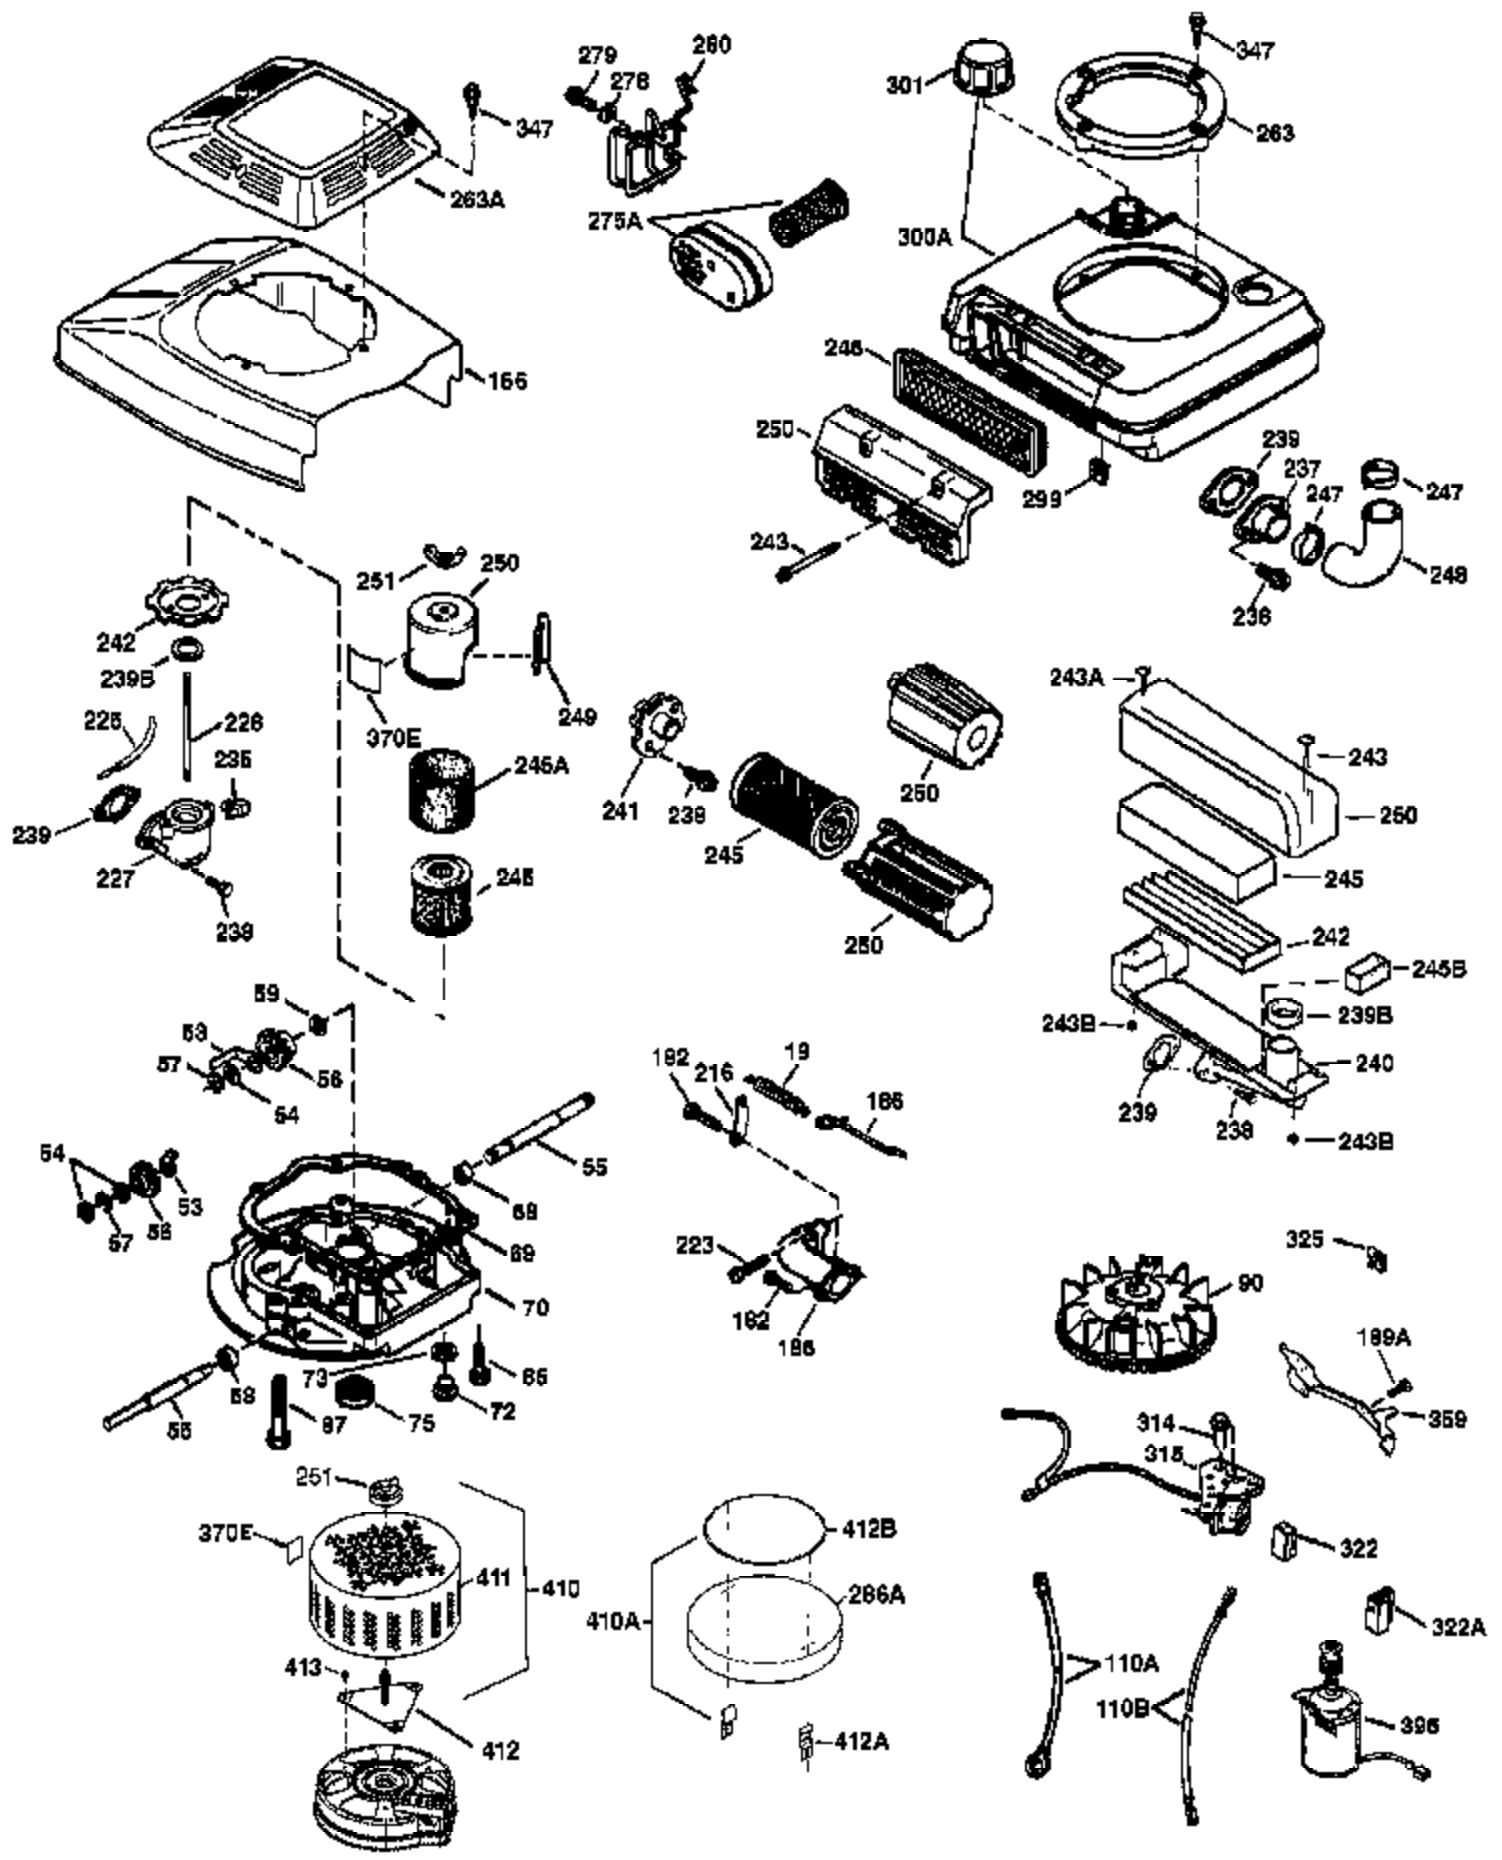

Ref #	Part Number	Qty	Description
19	36281	1	Extension Spring
69	35261	1	Mounting Flange Gasket
70	34311D	1	Mounting Flange (Incl. 72 thru 83)
72	36083	1	Oil Drain Plug
75	27897	1	Oil Seal
86	650488	6	Screw, 1/4-20 x 1-1/4"
90	611112	1	Flywheel
182	6201	2	Screw, 1/4-28 x 7/8"
185	36544	1	Intake Pipe
186	34337	1	Governor Link
223	650451	2	Screw, 1/4-20 x 1"
238	650932	2	Screw, 10-32 x 49/64"
239	34338	1	* Air Cleaner Gasket
241	35797	1	Air Cleaner Collar
245	35066	1	Air Cleaner Filter
250	35065	1	Air Cleaner Cover
301	36246	1	Fuel Cap
380	632646	1	Carburetor (Incl. 184)