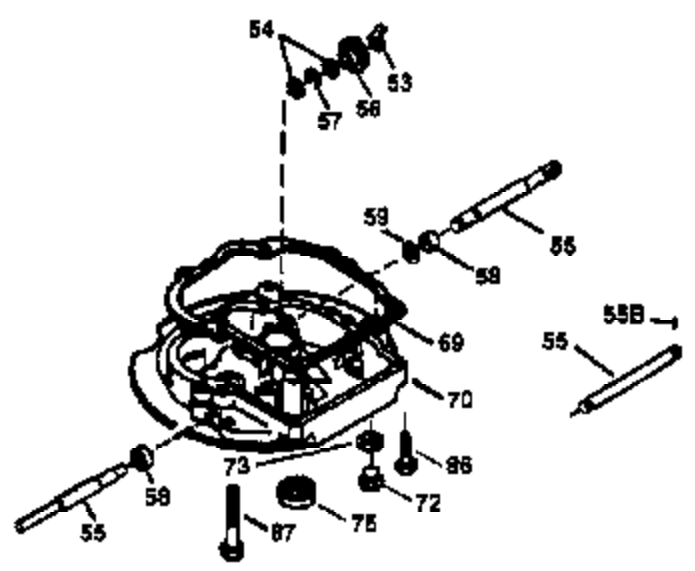

ILLUSTRATION SHOWS TYPICAL PARTS ONLY. ORDER BY PART NUMBER. PARTS NOT LISTED ARE SUPPLIED BY OEM.

VIEW 2 OF 3

Ref #	Part Number	Qty	Description
12A	36558	1	Breather Cover & Tube (Incl. 12B)
19	36281	1	Extension Spring
69	35261	1	Mounting Flange Gasket
70	34311D	1	Mounting Flange (Incl. 72 thru 83)
72	36083	1	Oil Drain Plug
75	27897	1	Oil Seal
86	650488	6	Screw, 1/4-20 x 1-1/4"
182	6201	2	Screw, 1/4-28 x 7/8"
185	36544	1	Intake Pipe
186	34358	1	Governor Link
223	650451	2	Screw, 1/4-20 x 1"
238	650932	2	Screw, 10-32 x 49/64"
239	34338	1	* Air Cleaner Gasket
245	35066	1	Air Cleaner Filter
250	35065	1	Air Cleaner Cover
287	650926	2	Screw, 8-32 x 21/64"
298	28763	3	Screw, 10-32 x 35/64"
300	34369B	1	Fuel Tank (Incl. 292 & 301)
301	36246	1	Fuel Cap
370K	36695	1	Starter Decal
390	590694	1	Rewind Starter (NOTE: This engine could have been built with 590737 starter. Refer to the design of the rope pulley strength ribs for part identification. Individual starter parts do not interchange. Refer to service bulletin 116).