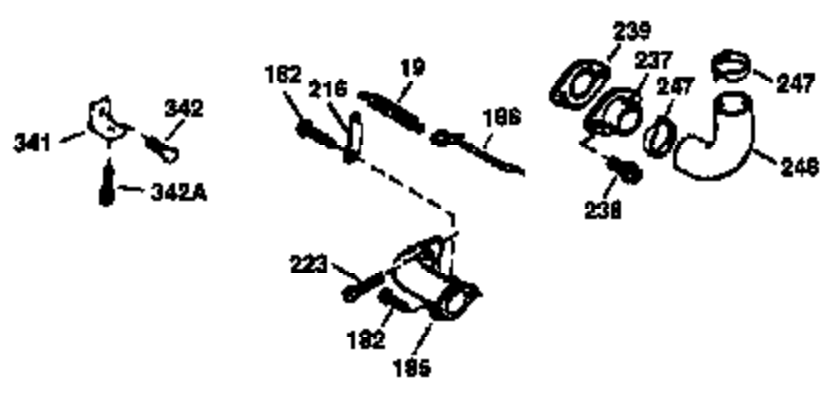

ILLUSTRATION SHOWS TYPICAL PARTS ONLY. ORDER BY PART NUMBER. PARTS NOT LISTED ARE SUPPLIED BY OEM.

VIEW 2 OF 3

Ref #	Part Number	Qty	Description
12A	36558	1	Breather Cover & Tube (Incl. 12B)
19	36281	1	Extension Spring
69	35261	1	Mounting Flange Gasket
70	34311D	1	Mounting Flange (Incl. 72 thru 83)
72	36083	1	Oil Drain Plug
75	27897	1	Oil Seal
86	650488	6	Screw, 1/4-20 x 1-1/4"
182	6201	2	Screw, 1/4-28 x 7/8"
185	36544	1	Intake Pipe
186	34358	1	Governor Link
223	650451	2	Screw, 1/4-20 x 1"
238	650932	2	Screw, 10-32 x 49/64"
239	34338	1	* Air Cleaner Gasket
245	35066	1	Air Cleaner Filter
250	35065	1	Air Cleaner Cover
287	650926	2	Screw, 8-32 x 21/64"
298	28763	3	Screw, 10-32 x 35/64"
300	34369B	1	Fuel Tank (Incl. 292 & 301)
301	36246	1	Fuel Cap
370K	36695	1	Starter Decal
390	590694	1	Rewind Starter (NOTE: This engine could have been built with 590737 starter. Refer to the design of the rope pulley strength ribs for part identification. Individual starter parts do not interchange. Refer to service bulletin 116).