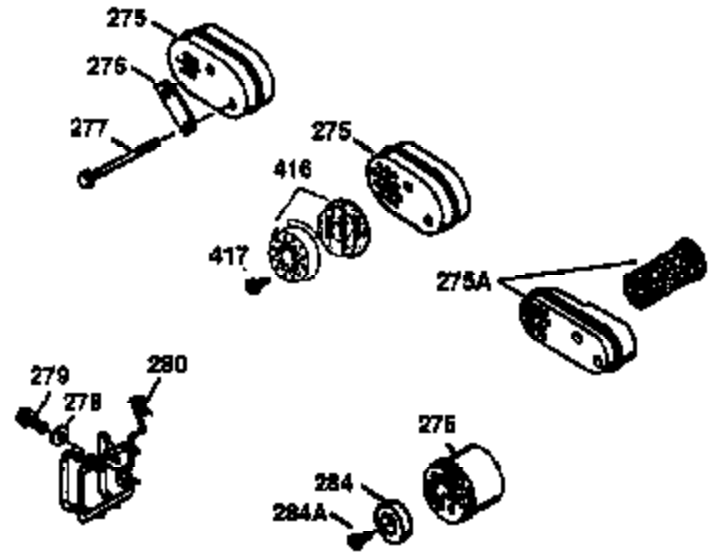

ILLUSTRATION SHOWS TYPICAL PARTS ONLY. ORDER BY PART NUMBER. PARTS NOT LISTED ARE SUPPLIED BY OEM.

VIEW 3 OF 3

Ref #	Part Number	Qty	Description
12A	36558	1	Breather Cover & Tube (Incl. 12B)
90	611112	1	Flywheel
238	650932	2	Screw, 10-32 x 49/64"
239	34338	1	* Air Cleaner Gasket
241	35797	1	Air Cleaner Collar
245	35066	1	Air Cleaner Filter
250	35065	1	Air Cleaner Cover
275	36473	1	Muffler (Incl. 277)
277	650988	2	Screw, 1/4-20 x 2-5/16"
370K	36695	1	Starter Decal
416	36085	1	Spark Arrestor Kit (Incl. 417)(Optional)
417	650760	1	Screw, 8-32 x 3/8" (Optional)