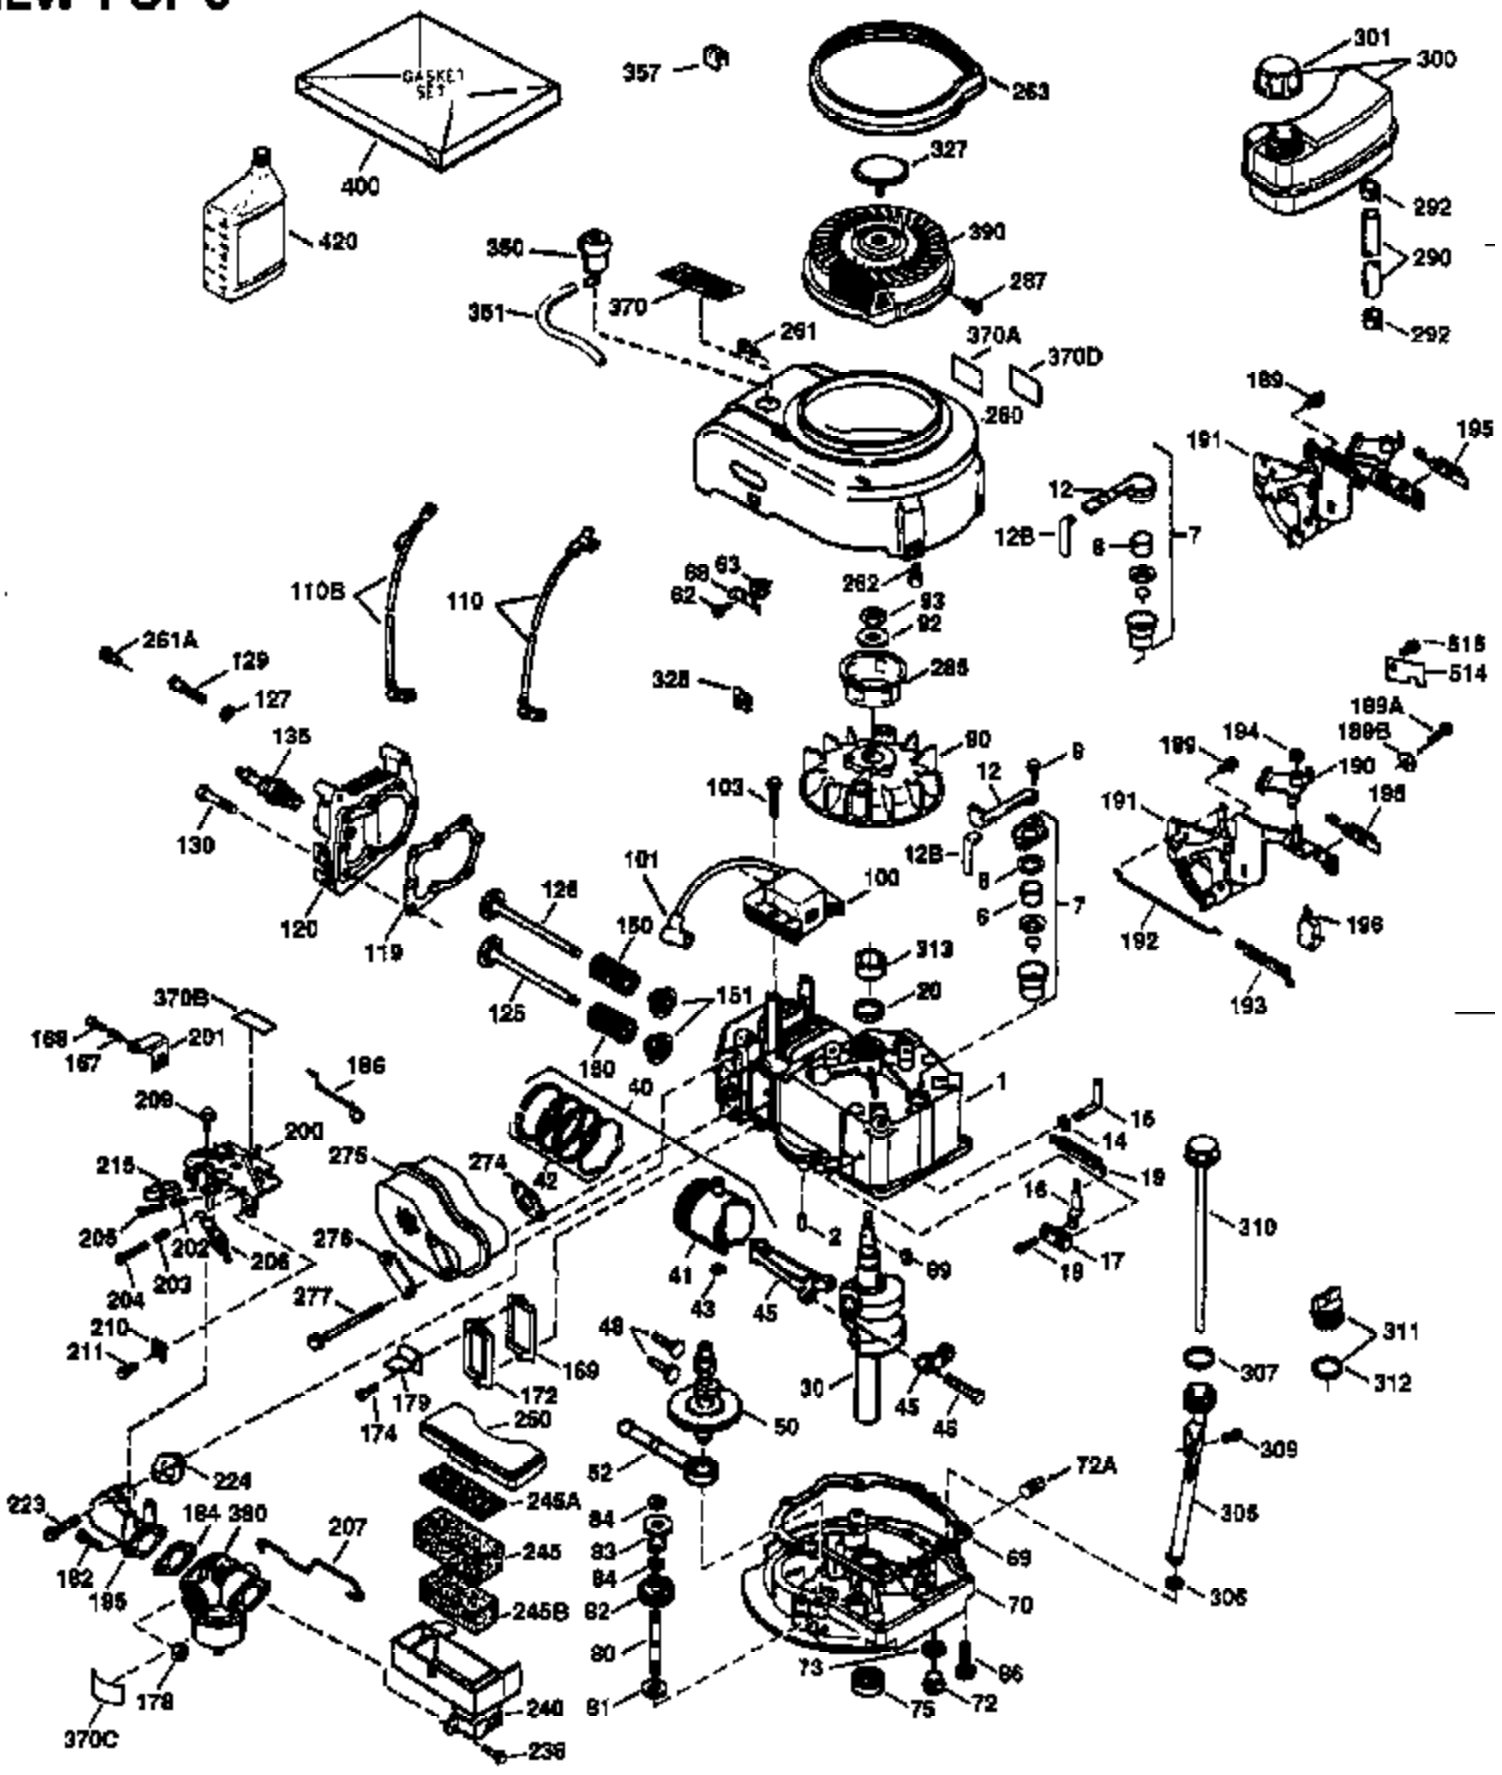

ILLUSTRATION SHOWS TYPICAL PARTS ONLY. ORDER BY PART NUMBER. PARTS NOT LISTED ARE SUPPLIED BY OEM.

VIEW 1 OF 3

Ref #	Part Number	Qty	Description
1	36478A	1	Cylinder (Incl. 2,7,20 & 125)
2	26727	2	Dowel Pin
6	33734	1	Breather Element
7	36557	1	Breather Ass'y. (Incl. 6 & 12A)
12B	34695	1	Breather Tube Elbow
12A	36558	1	Breather Cover & Tube (Incl. 12B)
14	28277	1	Washer
15	30589	1	Governor Rod (Incl. 14)
16	32651	1	Governor Lever
17	31335	1	Governor Lever Clamp
18	651018	1	Screw, Torx T-15, 8-32 x 19/64"
19	36281	1	Extension Spring
20	32600	1	Oil Seal
30	35798	1	Crankshaft
40	36073	1	Piston, Pin & Ring Set (Std.)
40	36074	1	Piston, Pin & Ring Set (.010" OS)
40	36075	1	Piston, Pin & Ring Set (.020" OS)
41	36070	1	Piston & Pin Ass'y. (Std.) (Incl. 43)
41	36071	1	Piston & Pin Ass'y. (.010" OS) (Incl. 43)
41	36072	1	Piston & Pin Ass'y. (.020" OS) (Incl. 43)
42	36076	1	Ring Set (Std.)
42	36077	1	Ring Set (.010" OS)
42	36078	1	Ring Set (.020" OS)
43	20381	2	Piston Pin Retaining Ring
45	30963B	1	Connecting Rod Ass'y. (Incl. 46)
46	32610A	2	Connecting Rod Bolt
48	27241	2	Valve Lifter
50	35992	1	Camshaft (MCR)
52	29914	1	Oil Pump Ass'y.
69	35261	1	Mounting Flange Gasket
70	34311D	1	Mounting Flange (Incl. 72 thru 83)
72	36083	1	Oil Drain Plug
75	27897	1	Oil Seal
80	30574A	1	Governor Shaft
81	30590A	1	Washer
82	30591	1	Governor Gear Ass'y. (Incl. 81)
83	30588A	1	Governor Spool
86	650488	6	Screw, 1/4-20 x 1-1/4"
89	611004	1	Flywheel Key
90	611112	1	Flywheel
92	650815	1	Belleville Washer
93	650816	1	Flywheel Nut
100	34443A	1	Solid State Ignition
101	610118	1	Spark Plug Cover
103	651007	2	Screw, Torx T-15, 10-24 x 15/16"
110	34961	1	Ground Wire
119	36477	1	* Cylinder Head Gasket
120	36476	1	Cylinder Head
125	36471	1	Exhaust Valve (Std.) (Incl. 151)
125	36472	1	Exhaust Valve (1/32" OS) (Incl. 151)
126	29314B	1	Intake Valve (Std.) (Incl. 151)
126	29315C	1	Intake Valve (1/32" OS) (Incl. 151)
130	6021A	8	Screw, 5/16-18 x 1-1/2"
135	35395	1	Resistor Spark Plug (RJ19LM)
150	35991	2	Valve Spring
151	31673	2	Valve Spring Cap
169	27234A	1	* Valve Cover Gasket
172	32755	1	Valve Cover