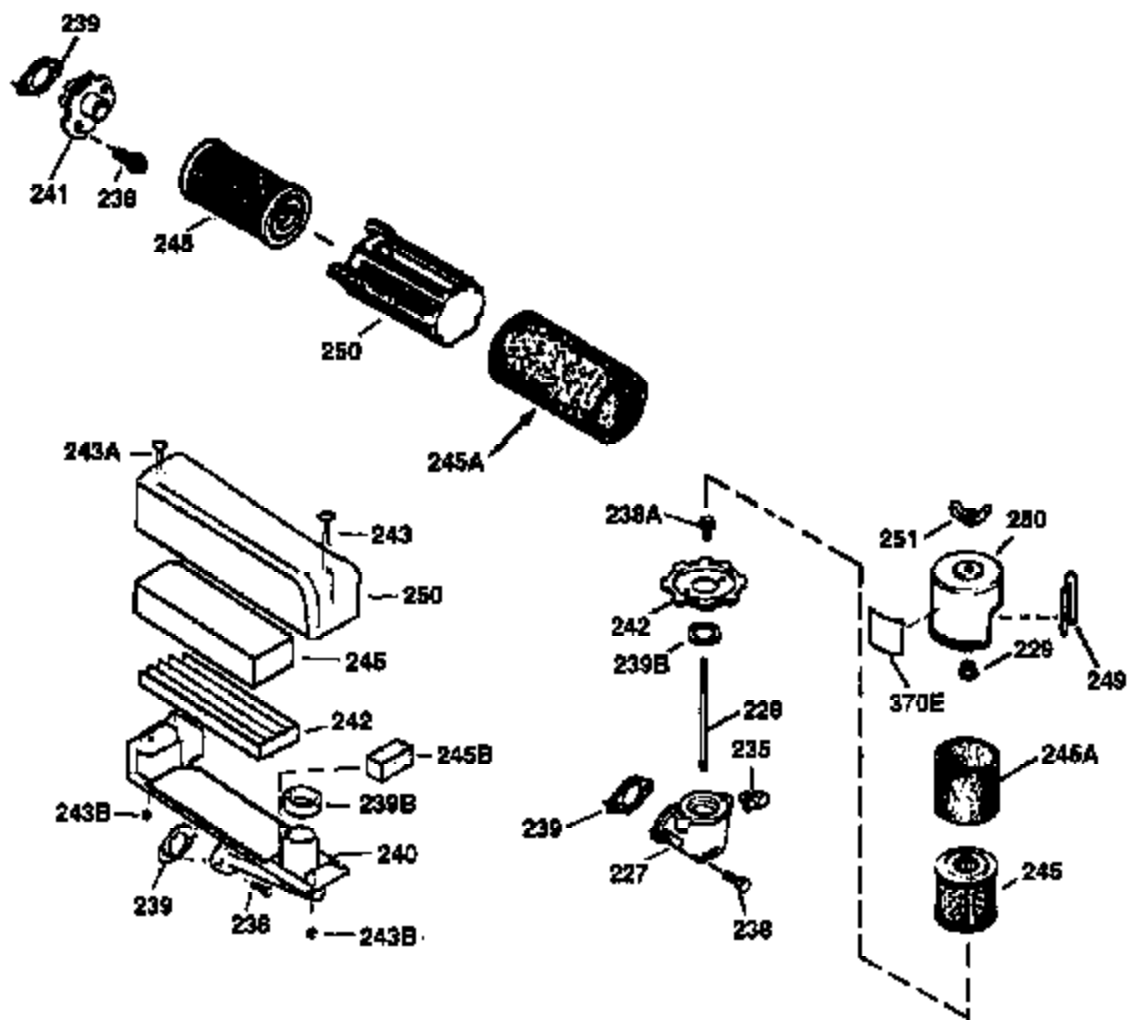

ILLUSTRATION SHOWS TYPICAL PARTS ONLY. ORDER BY PART NUMBER. PARTS NOT LISTED ARE SUPPLIED BY OEM.

VIEW 3 OF 3

Ref #	Part Number	Qty	Description
12A	36558	1	Breather Cover & Tube (Incl. 12B)
90	611112	1	Flywheel
238	650932	2	Screw, 10-32 x 49/64"
239	34338	1	* Air Cleaner Gasket
241	35797	1	Air Cleaner Collar
245	35066	1	Air Cleaner Filter
250	35065	1	Air Cleaner Cover
275	36473	1	Muffler (Incl. 277)
277	650988	2	Screw, 1/4-20 x 2-5/16"
370K	36695	1	Starter Decal
416	36085	1	Spark Arrestor Kit (Incl. 417)(Optional)
417	650760	1	Screw, 8-32 x 3/8" (Optional)