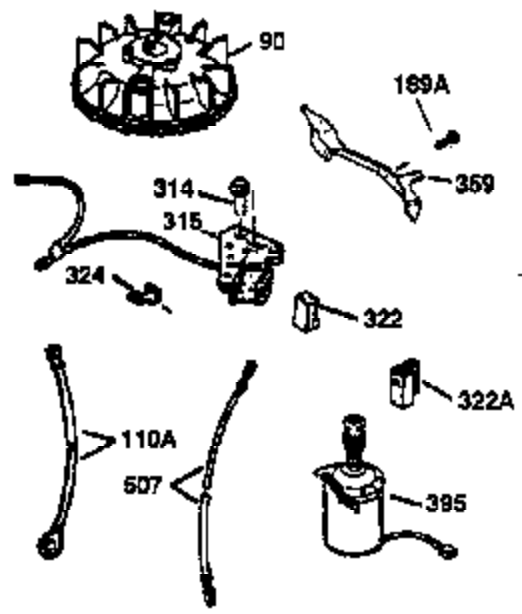

ILLUSTRATION SHOWS TYPICAL PARTS ONLY. ORDER BY PART NUMBER. PARTS NOT LISTED ARE SUPPLIED BY OEM.

VIEW 3 OF 3

Ref #	Part Number	Qty	Description
12A	36558	1	Breather Cover & Tube (Incl. 12B)
90	611112	1	Flywheel
238	650932	2	Screw, 10-32 x 49/64"
239	34338	1	* Air Cleaner Gasket
241	35797	1	Air Cleaner Collar
245	35066	1	Air Cleaner Filter
250	35065	1	Air Cleaner Cover
275	36473	1	Muffler (Incl. 277)
277	650988	2	Screw, 1/4-20 x 2-5/16"
370K	36695	1	Starter Decal
416	36085	1	Spark Arrestor Kit (Incl. 417)(Optional)
417	650760	1	Screw, 8-32 x 3/8" (Optional)