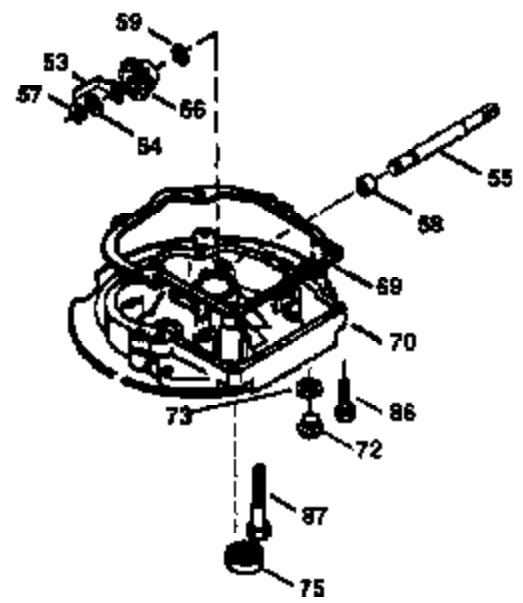

ILLUSTRATION SHOWS TYPICAL PARTS ONLY. ORDER BY PART NUMBER. PARTS NOT LISTED ARE SUPPLIED BY OEM.

VIEW 2 OF 3

Ref #	Part Number	Qty	Description
12A	36558	1	Breather Cover & Tube (Incl. 12B)
19	36281	1	Extension Spring
69	35261	1	Mounting Flange Gasket
70	34311D	1	Mounting Flange (Incl. 72 thru 83)
72	36083	1	Oil Drain Plug
75	27897	1	Oil Seal
86	650488	6	Screw, 1/4-20 x 1-1/4"
182	6201	2	Screw, 1/4-28 x 7/8"
185	36544	1	Intake Pipe
186	34358	1	Governor Link
223	650451	2	Screw, 1/4-20 x 1"
238	650932	2	Screw, 10-32 x 49/64"
239	34338	1	* Air Cleaner Gasket
245	35066	1	Air Cleaner Filter
250	35065	1	Air Cleaner Cover
287	650926	2	Screw, 8-32 x 21/64"
298	28763	3	Screw, 10-32 x 35/64"
300	34369B	1	Fuel Tank (Incl. 292 & 301)
301	36246	1	Fuel Cap
370K	36695	1	Starter Decal
390	590694	1	Rewind Starter (NOTE: This engine could have been built with 590737 starter. Refer to the design of the rope pulley strength ribs for part identification. Individual starter parts do not interchange. Refer to service bulletin 116).