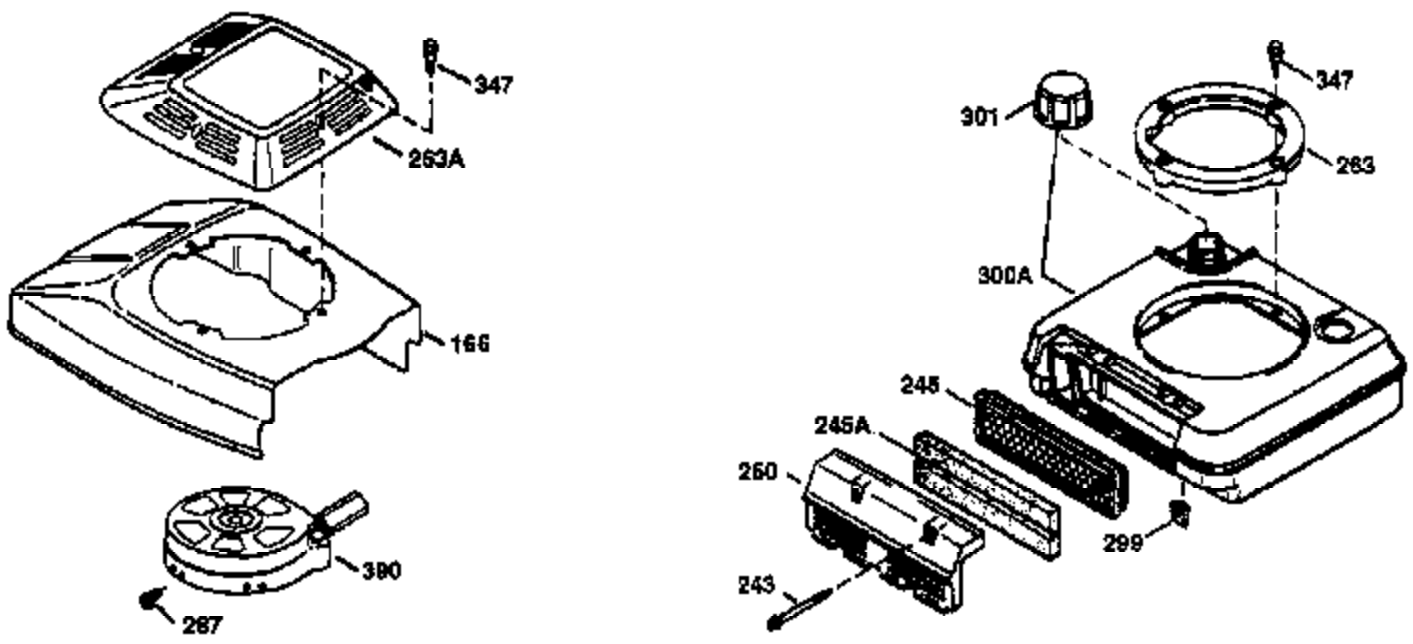

ILLUSTRATION SHOWS TYPICAL PARTS ONLY. ORDER BY PART NUMBER. PARTS NOT LISTED ARE SUPPLIED BY OEM.

VIEW 2 OF 3

Ref #	Part Number	Qty	Description
12A	36558	1	Breather Cover & Tube (Incl. 12B)
19	36281	1	Extension Spring
69	35261	1	Mounting Flange Gasket
70	34311D	1	Mounting Flange (Incl. 72 thru 83)
72	36083	1	Oil Drain Plug
75	27897	1	Oil Seal
86	650488	6	Screw, 1/4-20 x 1-1/4"
182	6201	2	Screw, 1/4-28 x 7/8"
185	36544	1	Intake Pipe
186	34358	1	Governor Link
223	650451	2	Screw, 1/4-20 x 1"
238	650932	2	Screw, 10-32 x 49/64"
239	34338	1	* Air Cleaner Gasket
245	35066	1	Air Cleaner Filter
250	35065	1	Air Cleaner Cover
287	650926	2	Screw, 8-32 x 21/64"
298	28763	3	Screw, 10-32 x 35/64"
300	34369B	1	Fuel Tank (Incl. 292 & 301)
301	36246	1	Fuel Cap
370K	36695	1	Starter Decal
390	590694	1	Rewind Starter (NOTE: This engine could have been built with 590737 starter. Refer to the design of the rope pulley strength ribs for part identification. Individual starter parts do not interchange. Refer to service bulletin 116).