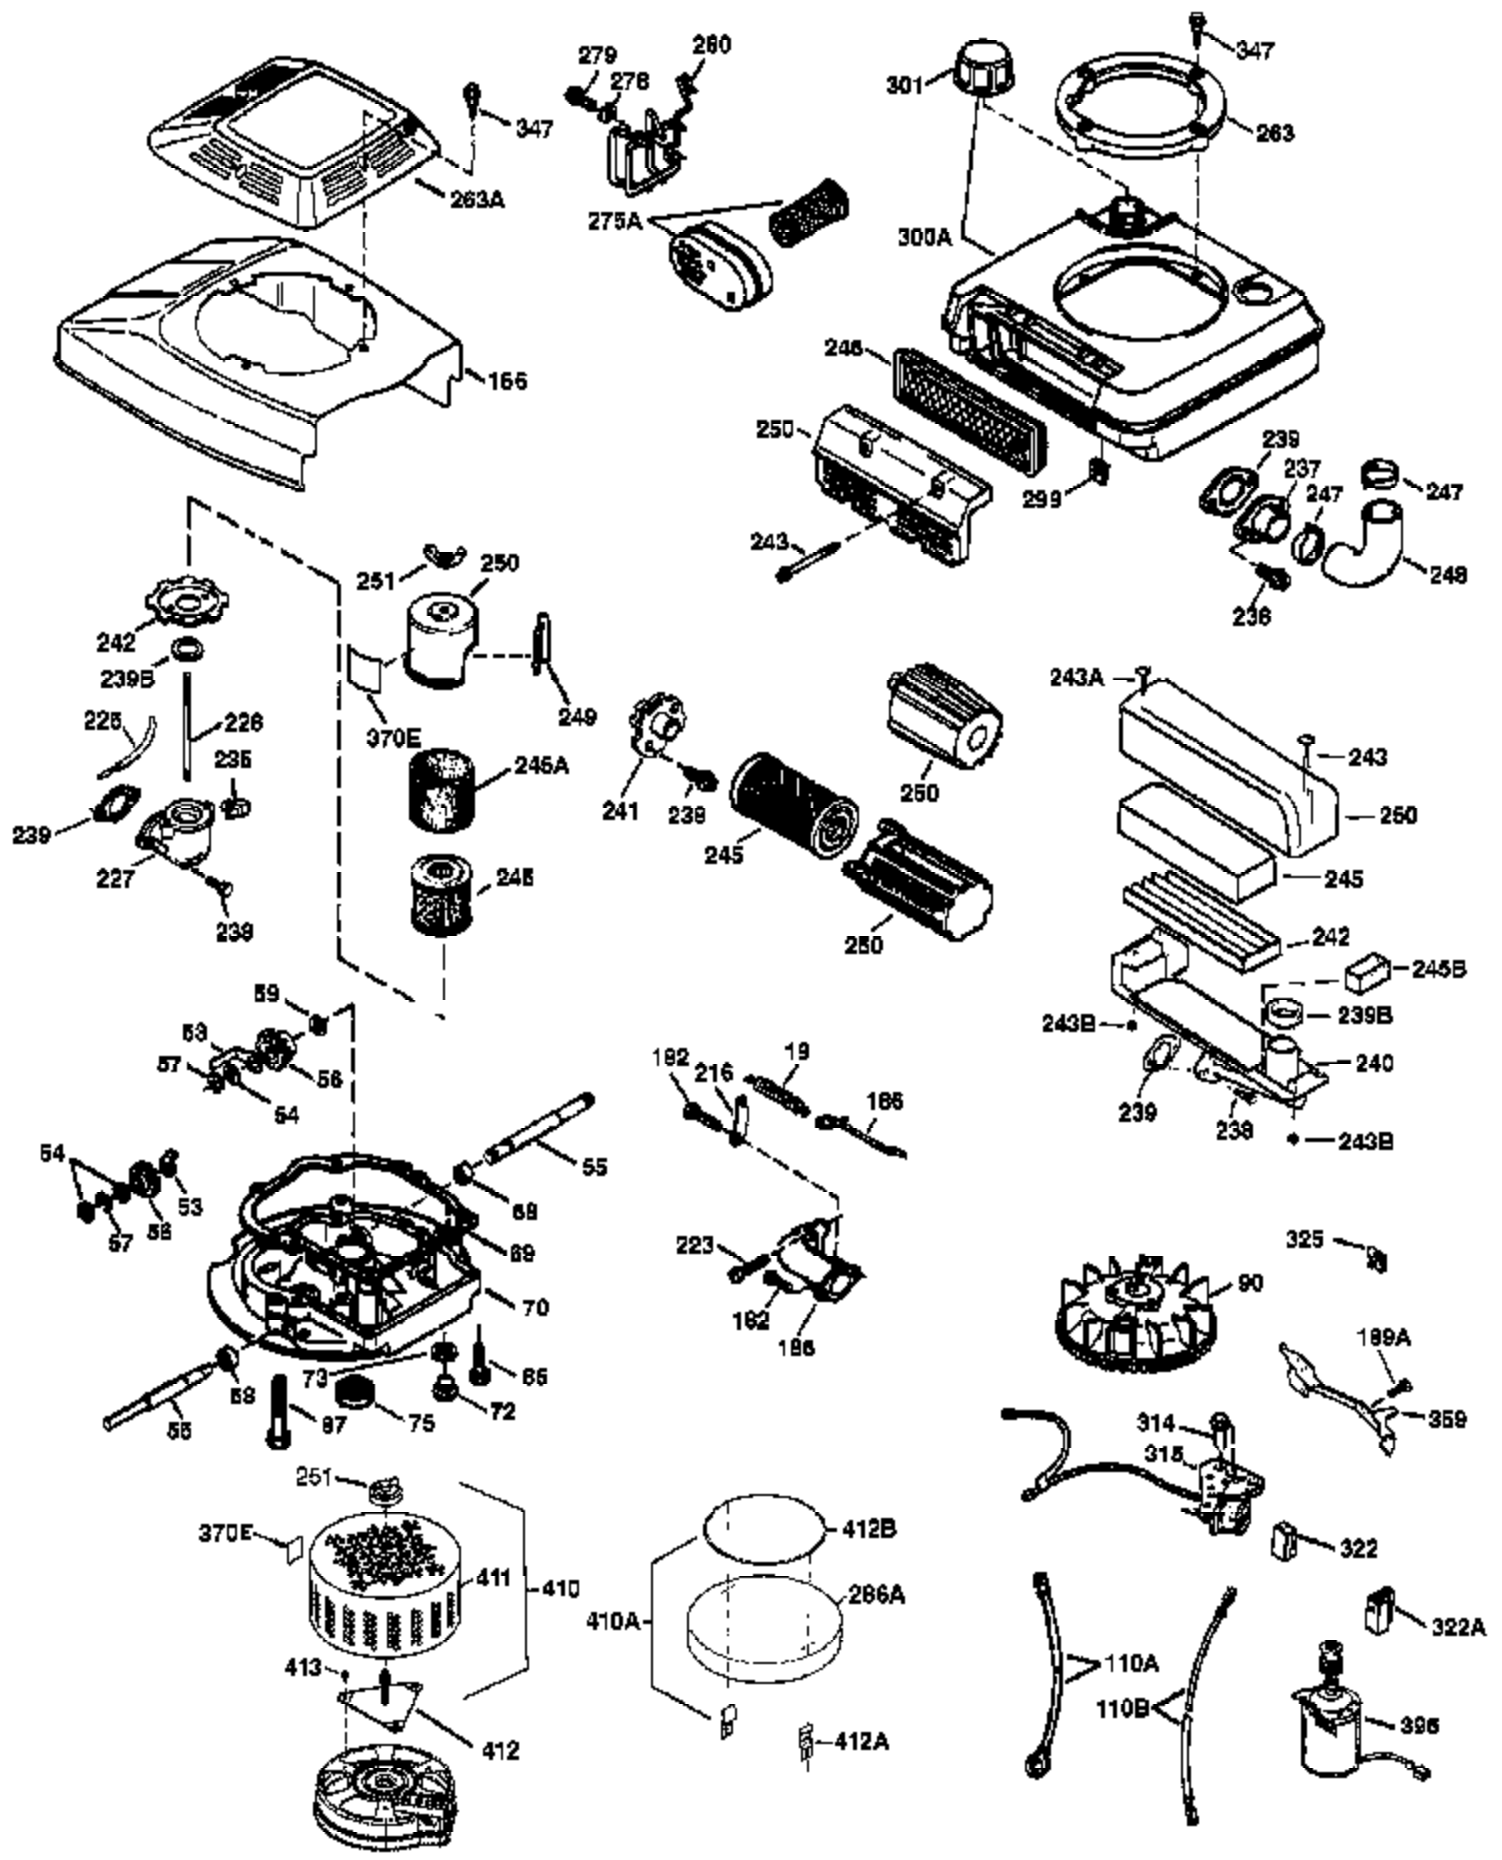

Ref #	Part Number	Qty	Description
417	650760	1	Screw, 8-32 x 3/8" (Optional)
420	730225	1	SAE 30 4-Cycle Engine Oil (Quart)