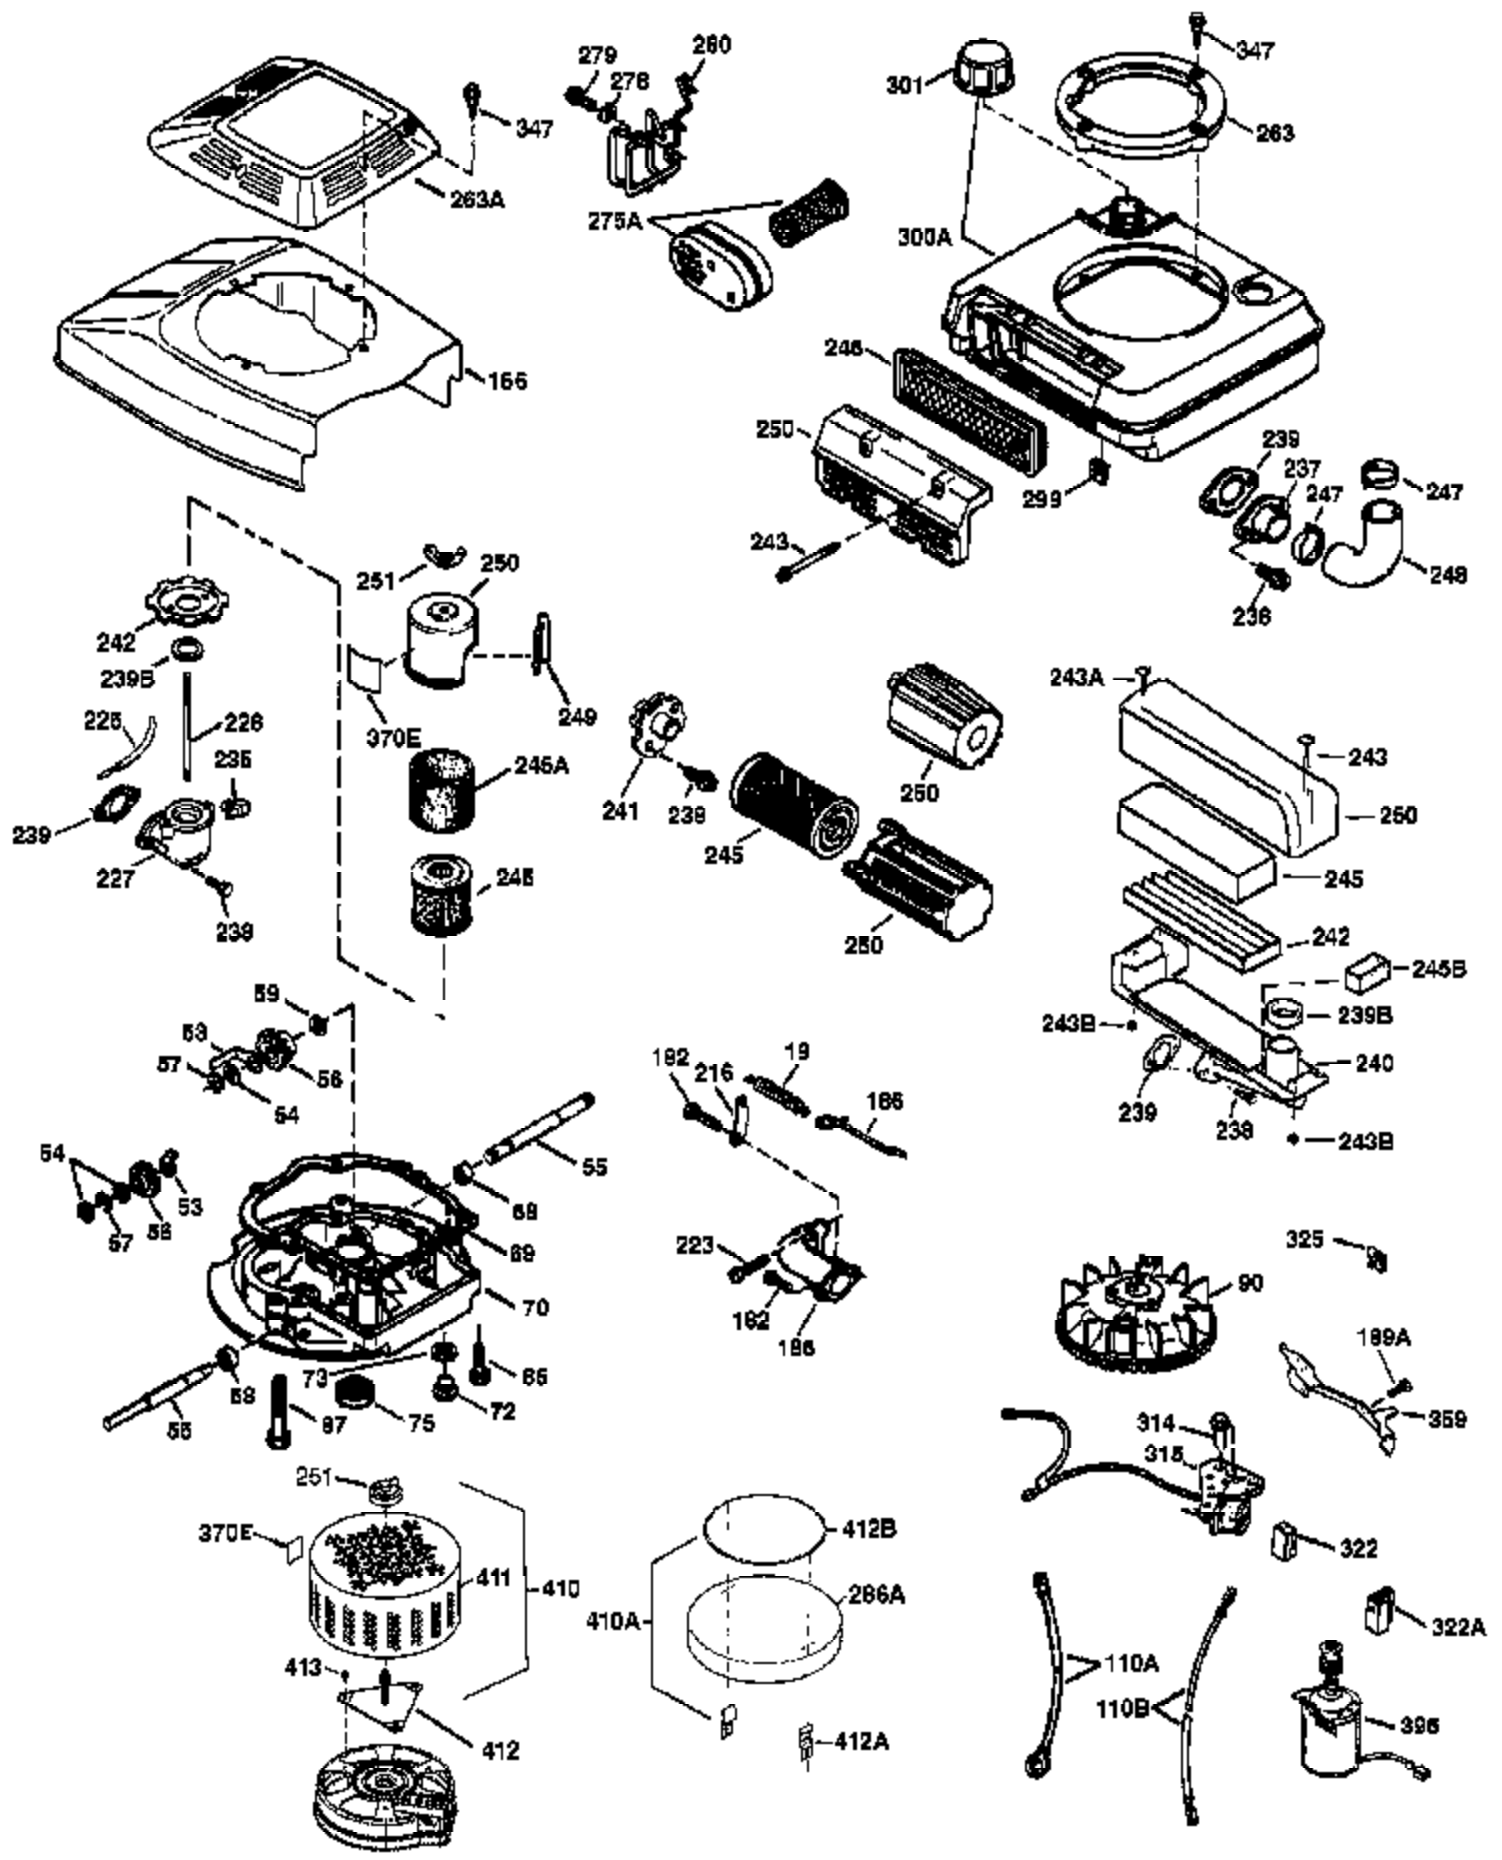

Ref #	Part Number	Qty	Description
19	36281	1	Extension Spring
69	35261	1	* Mounting Flange Gasket
70	34311D	1	Mounting Flange (Incl. 72 thru 83)
72	36083	1	Oil Drain Plug
75	27897	1	Oil Seal
86	650488	6	Screw, 1/4-20 x 1-1/4"
90	611112	1	Flywheel
182	6201	2	Screw, 1/4-28 x 7/8"
185	36544	1	Intake Pipe
186	34337	1	Governor Link
206	610973	1	Terminal
223	650451	2	Screw, 1/4-20 x 1"
238	650806	2	Screw, 10-32 x 5/8"
239	34338	1	* Air Cleaner Gasket
240	36743	1	Air Cleaner Body
245	36745	1	Air Cleaner Filter
250	36744	1	Air Cleaner Cover
263A	36758	1	Starter Grill
301	36246	1	Fuel Cap
380	632742	1	Carburetor (Incl. 184)