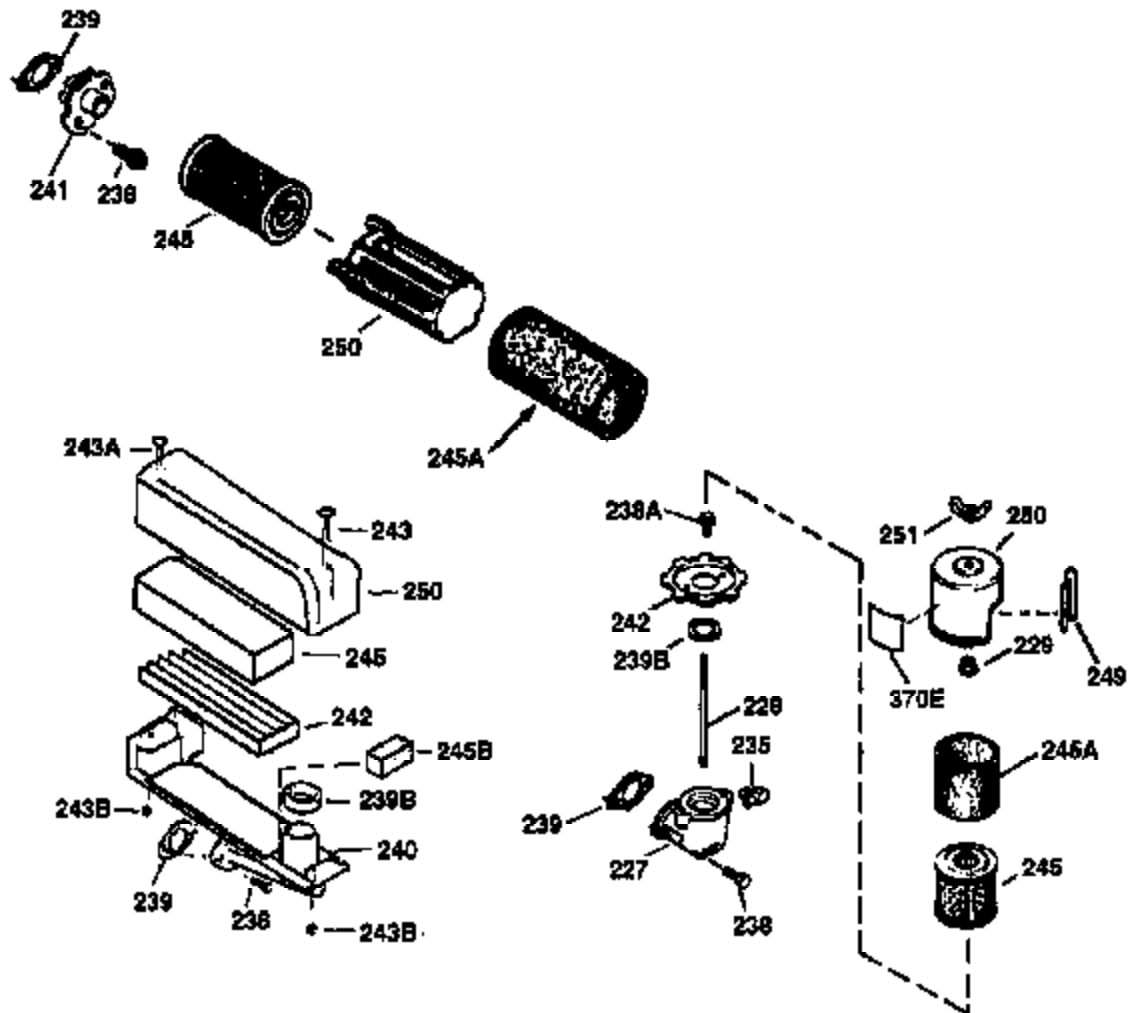

ILLUSTRATION SHOWS TYPICAL PARTS ONLY. ORDER BY PART NUMBER. PARTS NOT LISTED ARE SUPPLIED BY OEM.

VIEW 3 OF 3

Ref #	Part Number	Qty	Description
12A	36558	1	Breather Cover & Tube (Incl. 12B)
90	611112	1	Flywheel
238	650932	2	Screw, 10-32 x 49/64"
239	34338	1	* Air Cleaner Gasket
241	35797	1	Air Cleaner Collar
245	35066	1	Air Cleaner Filter
250	35065	1	Air Cleaner Cover
275	36473	1	Muffler (Incl. 277)
277	650988	2	Screw, 1/4-20 x 2-5/16"
370K	36695	1	Starter Decal
416	36085	1	Spark Arrestor Kit (Incl. 417)(Optional)
417	650760	1	Screw, 8-32 x 3/8" (Optional)
900	0		Replacement Engine NONE
900	0	1	Replacement S/B 750679A, order from 7 1-999