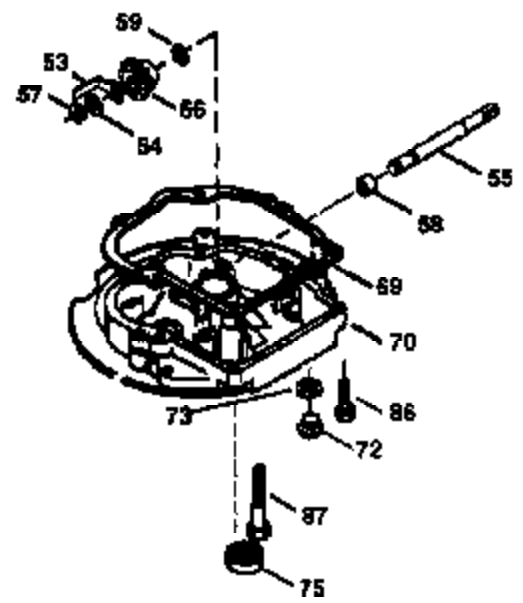

ILLUSTRATION SHOWS TYPICAL PARTS ONLY. ORDER BY PART NUMBER. PARTS NOT LISTED ARE SUPPLIED BY OEM.

VIEW 2 OF 3

Ref #	Part Number	Qty	Description
12A	36558	1	Breather Cover & Tube (Incl. 12B)
19	36281	1	Extension Spring
69	35261	1	* Mounting Flange Gasket
70	34311D	1	Mounting Flange (Incl. 72 thru 83)
72	36083	1	Oil Drain Plug
75	27897	1	Oil Seal
86	650488	6	Screw, 1/4-20 x 1-1/4"
182	6201	2	Screw, 1/4-28 x 7/8"
185	36544	1	Intake Pipe
186	32653	1	Governor Link
216	33086	1	R.P.M. Adjusting Lever
223	650451	2	Screw, 1/4-20 x 1"
238	650932	2	Screw, 10-32 x 49/64"
239	34338	1	* Air Cleaner Gasket
245	35066	1	Air Cleaner Filter
250	35065	1	Air Cleaner Cover
287	650926	2	Screw, 8-32 x 21/64"
298	28763	3	Screw, 10-32 x 35/64"
300	36916	1	Fuel Tank (Incl. 292 & 301)
301	36246	1	Fuel Cap
370K	36695	1	Starter Decal
390	590694	1	Rewind Starter (NOTE: This engine could have been built with 590737 starter).
900	0		Replacement Engine NONE
900	0	1	Replacement S/B 750679A, order from 7 1-999