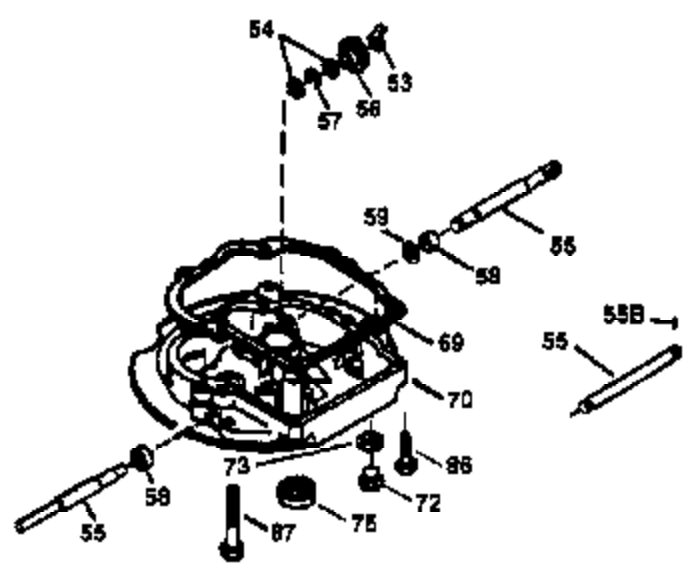

ILLUSTRATION SHOWS TYPICAL PARTS ONLY. ORDER BY PART NUMBER. PARTS NOT LISTED ARE SUPPLIED BY OEM.

VIEW 2 OF 3

Ref #	Part Number	Qty	Description
12A	36558	1	Breather Cover & Tube (Incl. 12B)
19	36281	1	Extension Spring
69	35261	1	* Mounting Flange Gasket
70	34311D	1	Mounting Flange (Incl. 72 thru 83)
72	36083	1	Oil Drain Plug
75	27897	1	Oil Seal
86	650488	6	Screw, 1/4-20 x 1-1/4"
182	6201	2	Screw, 1/4-28 x 7/8"
185	36544	1	Intake Pipe
186	32653	1	Governor Link
216	33086	1	R.P.M. Adjusting Lever
223	650451	2	Screw, 1/4-20 x 1"
238	650932	2	Screw, 10-32 x 49/64"
239	34338	1	* Air Cleaner Gasket
245	35066	1	Air Cleaner Filter
250	35065	1	Air Cleaner Cover
287	650926	2	Screw, 8-32 x 21/64"
298	28763	3	Screw, 10-32 x 35/64"
300	36916	1	Fuel Tank (Incl. 292 & 301)
301	36246	1	Fuel Cap
370K	36695	1	Starter Decal
390	590694	1	Rewind Starter (NOTE: This engine could have been built with 590737 starter).
900	0		Replacement Engine NONE
900	0	1	Replacement S/B 750679A, order from 7 1-999