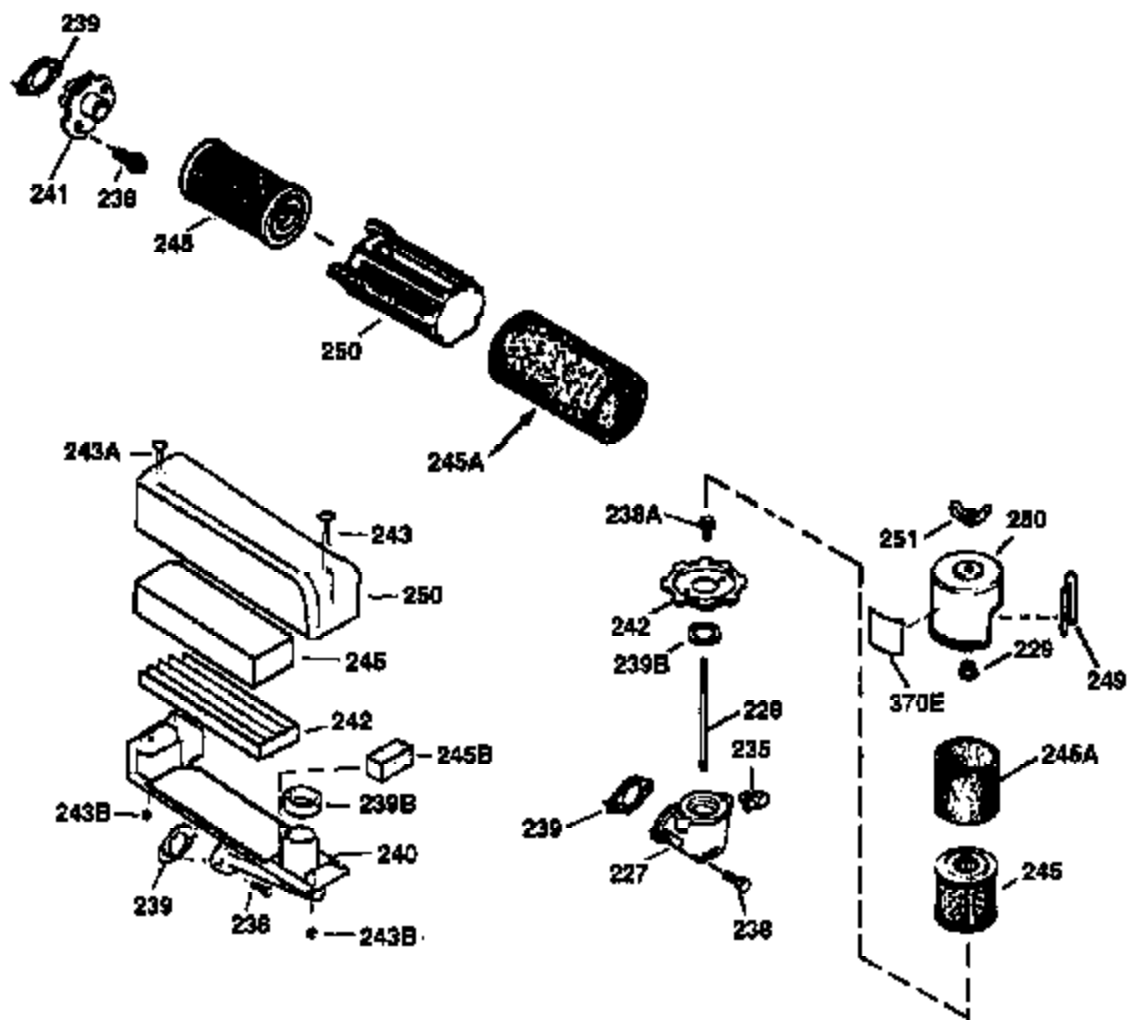

ILLUSTRATION SHOWS TYPICAL PARTS ONLY. ORDER BY PART NUMBER. PARTS NOT LISTED ARE SUPPLIED BY OEM.

VIEW 3 OF 3

Ref #	Part Number	Qty	Description
12A	36558	1	Breather Cover & Tube (Incl. 12B)
90	611112	1	Flywheel
238	650932	2	Screw, 10-32 x 49/64"
239	34338	1	* Air Cleaner Gasket
241	35797	1	Air Cleaner Collar
245	35066	1	Air Cleaner Filter
250	35065	1	Air Cleaner Cover
275	36473	1	Muffler (Incl. 277)
277	650988	2	Screw, 1/4-20 x 2-5/16"
370K	36695	1	Starter Decal
416	36085	1	Spark Arrestor Kit (Incl. 417)(Optional)
417	650760	1	Screw, 8-32 x 3/8" (Optional)
900	0	1	Replacement Engine 750783A, order from 71-999
900	0	1	Replacement S/B 750733A, order from 71-999