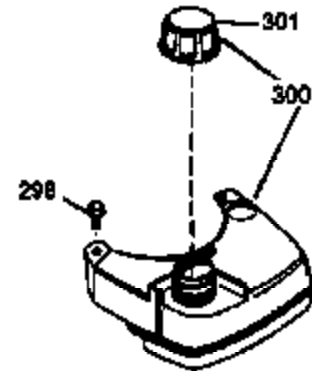

ILLUSTRATION SHOWS TYPICAL PARTS ONLY. ORDER BY PART NUMBER. PARTS NOT LISTED ARE SUPPLIED BY OEM.

VIEW 2 OF 3

Ref #	Part Number	Qty	Description
12A	36558	1	Breather Cover & Tube (Incl. 12B)
19	35998	1	Extension Spring
69	35261	1	Mounting Flange Gasket
70	34311D	1	Mounting Flange (Incl. 72 thru 83)
72	30572	1	Oil Drain Plug
73	28833	1	Drain Plug Gasket
75	27897	1	Oil Seal
86	650488	6	Screw, 1/4-20 x 1-1/4"
174A	651024	1	Stud, 10-24 x 1-5/64"
182	6201	2	Screw, 1/4-28 x 7/8"
185	36544	1	Intake Pipe (Incl. 224)
186	36255	1	Governor Link
223	650451	2	Screw, 1/4-20 x 1"
238	650806	2	Screw, 10-32 x 5/8"
239	34338	1	* Air Cleaner Gasket
245	36745	1	Air Cleaner Filter
250	36744	1	Air Cleaner Cover
263A	36758	1	Starter Grill
277A	650795	2	Screw, 1/4-20 x 2-1/4" (Optional)
279A	30200	1	Screw, 10-24 x 9/16"
287	650926	2	Screw, 8-32 x 21/64"
298	28763	3	Screw, 10-32 x 35/64"
300	36757	1	Fuel Tank (Incl. 292 & 301)
301	36246	1	Fuel Cap
370K	36695	1	Starter Decal
390	590694	1	Rewind Starter (NOTE: This engine could have been built with 590737 starter. Refer to the design of the rope pulley strength ribs for part identification. Individual starter parts do not interchange. Refer to service bulletin 116.)