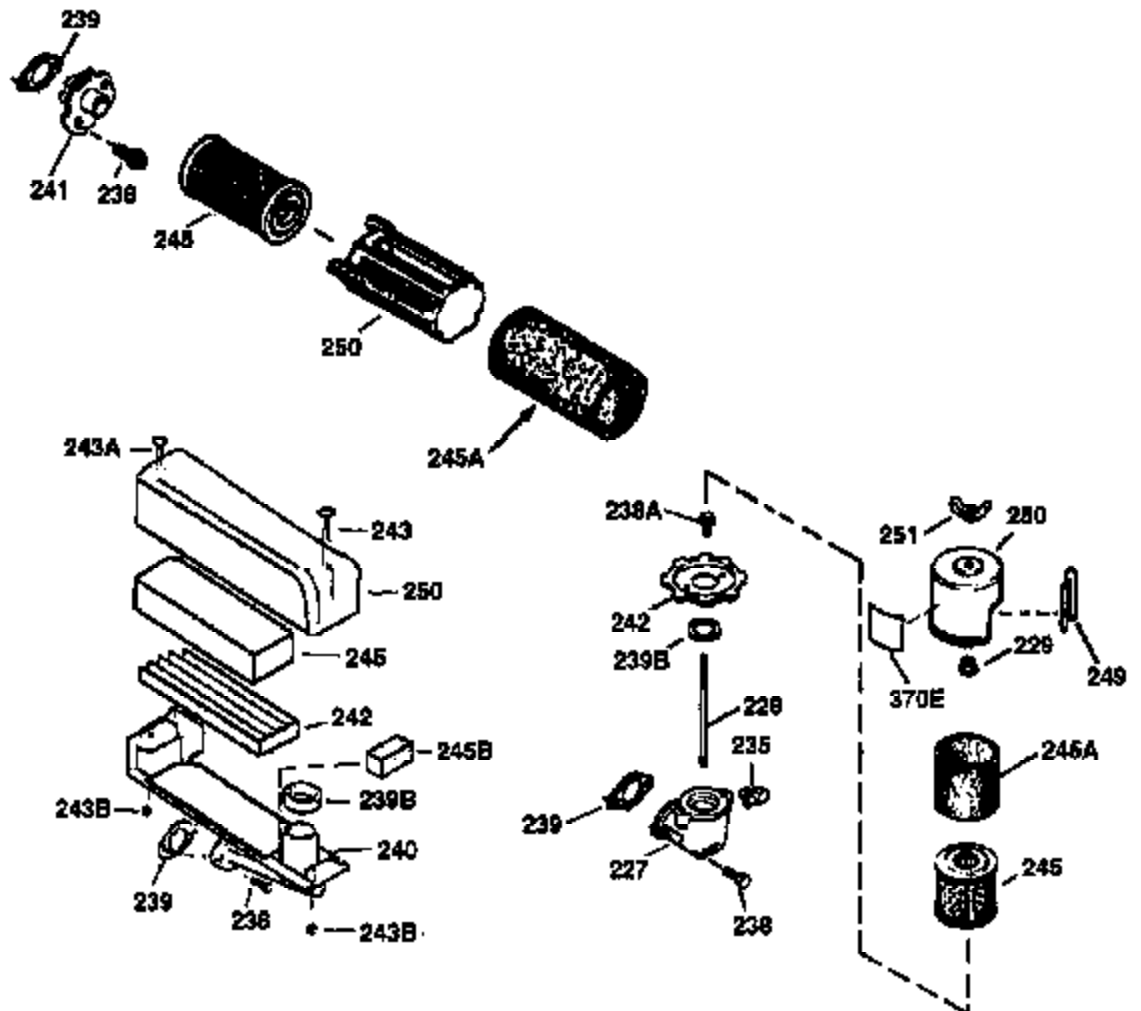

ILLUSTRATION SHOWS TYPICAL PARTS ONLY. ORDER BY PART NUMBER. PARTS NOT LISTED ARE SUPPLIED BY OEM.

VIEW 3 OF 3

Ref #	Part Number	Qty	Description
12A	36558	1	Breather Cover & Tube (Incl. 12B)
90	611112	1	Flywheel
174A	651024	1	Stud, 10-24 x 1-5/64"
189A	650765	1	Screw, 10-32 x 1/2"
238	650806	2	Screw, 10-32 x 5/8"
239	34338	1	* Air Cleaner Gasket
240	36743	1	Air Cleaner Body
245	36745	1	Air Cleaner Filter
250	36744	1	Air Cleaner Cover
275A	35125	1	Spark Arrestor Muffler (Incl. 277)(Op tional)
275	36491	1	Muffler (Incl. 277)
276	33753	1	Locking Plate (Optional)
277	650988	2	Screw, 1/4-20 x 2-5/16"
277A	650795	2	Screw, 1/4-20 x 2-1/4" (Optional)
279A	30200	1	Screw, 10-24 x 9/16"
279	30063	2	Screw, Torx T-30, 1/4-20 x 1/2"
280	37010	1	Heat Shield
359	36773	1	Starter Guard
370K	36695	1	Starter Decal