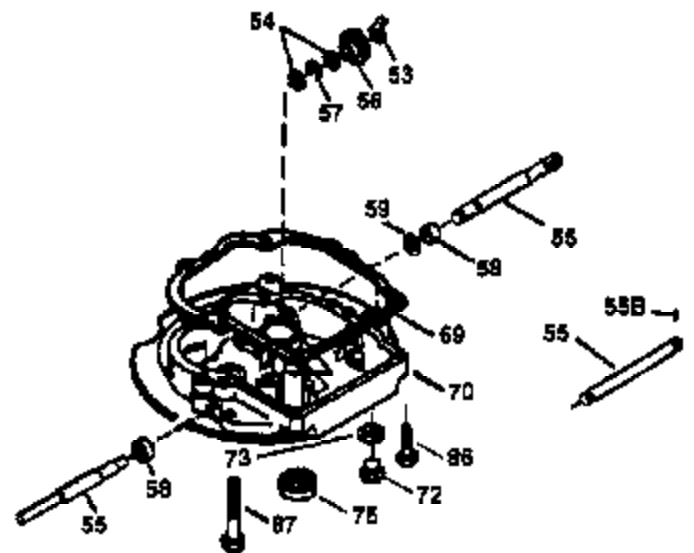

ILLUSTRATION SHOWS TYPICAL PARTS ONLY. ORDER BY PART NUMBER. PARTS NOT LISTED ARE SUPPLIED BY OEM.

VIEW 2 OF 3

Ref #	Part Number	Qty	Description
12A	36558	1	Breather Cover & Tube (Incl. 12B)
19	35998	1	Extension Spring
69	35261	1	Mounting Flange Gasket
70	34311D	1	Mounting Flange (Incl. 72 thru 83)
72	30572	1	Oil Drain Plug
73	28833	1	Drain Plug Gasket
75	27897	1	Oil Seal
86	650488	6	Screw, 1/4-20 x 1-1/4"
174A	651024	1	Stud, 10-24 x 1-5/64"
182	6201	2	Screw, 1/4-28 x 7/8"
185	36544	1	Intake Pipe (Incl. 224)
186	36255	1	Governor Link
223	650451	2	Screw, 1/4-20 x 1"
238	650806	2	Screw, 10-32 x 5/8"
239	34338	1	* Air Cleaner Gasket
245	36745	1	Air Cleaner Filter
250	36744	1	Air Cleaner Cover
263A	36758	1	Starter Grill
277A	650795	2	Screw, 1/4-20 x 2-1/4" (Optional)
279A	30200	1	Screw, 10-24 x 9/16"
287	650926	2	Screw, 8-32 x 21/64"
298	28763	3	Screw, 10-32 x 35/64"
300	36757	1	Fuel Tank (Incl. 292 & 301)
301	36246	1	Fuel Cap
370K	36695	1	Starter Decal
390	590694	1	Rewind Starter (NOTE: This engine could have been built with 590737 starter. Refer to the design of the rope pulley strength ribs for part identification. Individual starter parts do not interchange. Refer to service bulletin 116.)