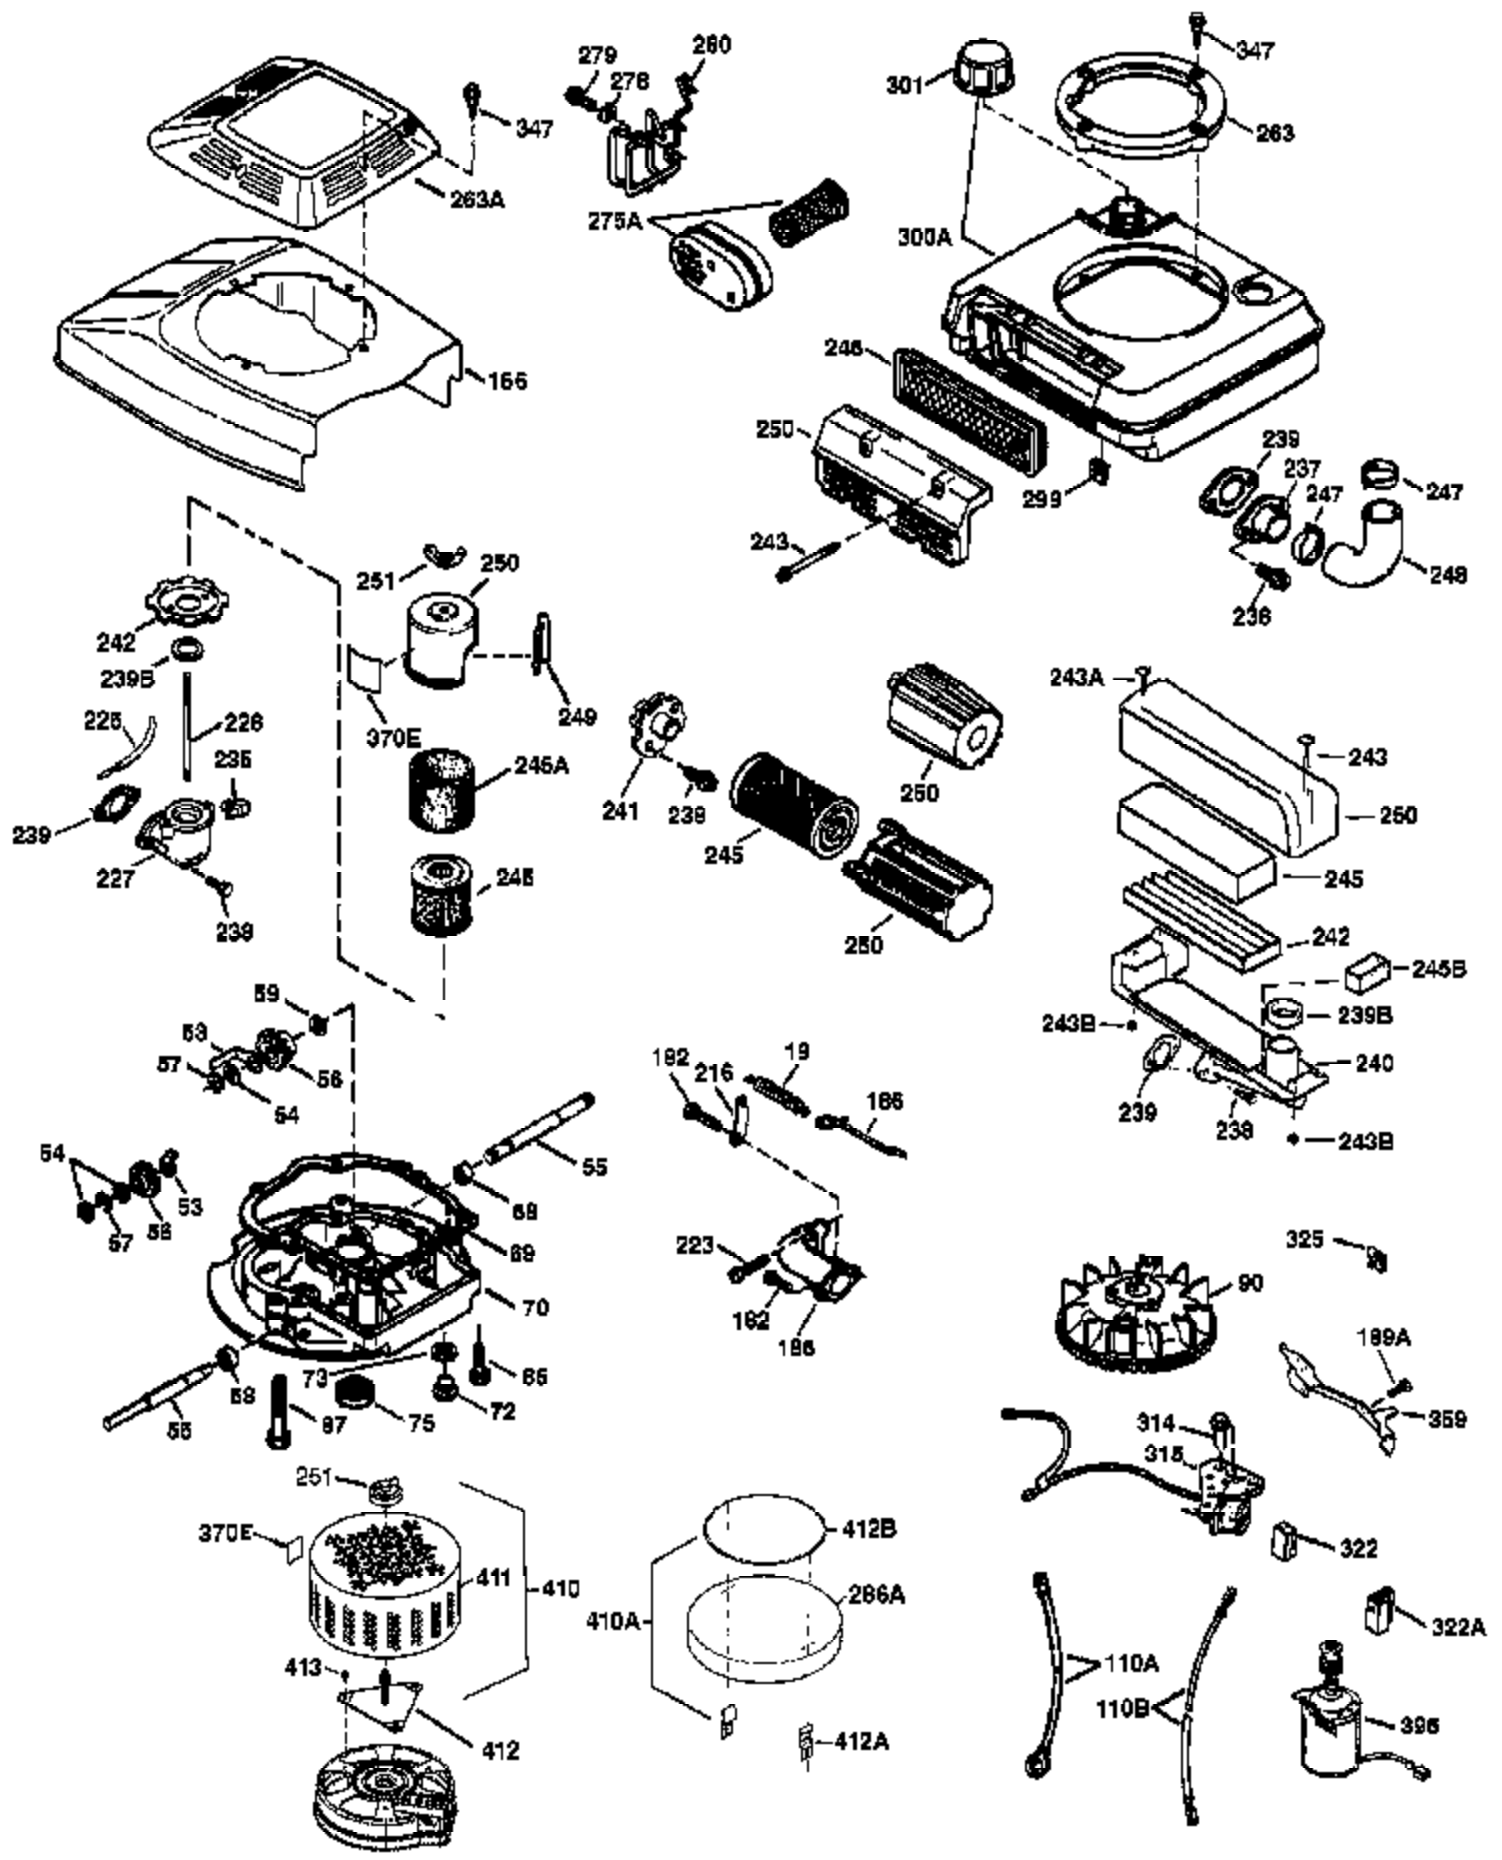

Ref #	Part Number	Qty	Description
169	27234A	1	* Valve Cover Gasket
172	32755	1	Valve Cover
174	30200	2	Screw, 10-24 x 9/16"
174A	651024	1	Stud, 10-24 x 1-5/64"
178	29752	2	Nut & Lock Washer, 1/4-28
182	6201	2	Screw, 1/4-28 x 7/8"
184	26756	1	* Carburetor To Intake Pipe Gasket
185	36544	1	Intake Pipe
186	36255	1	Governor Link
189A	650765	1	Screw, 10-32 x 1/2"
189	650839	2	Screw, 1/4-20 x 3/8"
191	36559	1	S.E. Brake Bracket (Incl. 195)
195	610973	1	Terminal
200	35999	1	Control Bracket
207	36200	1	Throttle Link
209	30200	2	Screw, 10-24 x 9/16"
223	650451	2	Screw, 1/4-20 x 1"
224	34690A	1	* Intake Pipe Gasket
238	650806	2	Screw, 10-32 x 5/8"
240	36743	1	Air Cleaner Body
250	36744	1	Air Cleaner Cover
260	36756	1	Blower Housing
261	30200	2	Screw, 10-24 x 9/16"
262	650831	2	Screw, 1/4-20 x 1/2"
275	36491	1	Muffler (Incl. 277)
276	33753	1	Locking Plate (Optional)
277	650988	2	Screw, 1/4-20 x 2-5/16"
277A	650795	2	Screw, 1/4-20 x 2-1/4" (Optional)
279A	30200	1	Screw, 10-24 x 9/16"
280	37010	1	Heat Shield
285	35000A	1	Starter Cup
287	650926	2	Screw, 8-32 x 21/64"
290	34357	1	Fuel Line
292	26460	2	Fuel Line Clamp
298	28763	3	Screw, 10-32 x 35/64"
300	36757	1	Fuel Tank (Incl. 292 & 301)
301	36246	1	Fuel Cap
305	35577	1	Oil Fill Tube
306	36996	1	* "O"-Ring
307	35499	1	"O" Ring
309	650562	1	Screw, 10-32 x 1/2"
310	35578	1	Dipstick
313	34080	1	Spacer
370B	35977	1	Caution Decal
370A	36261	1	Lubrication Decal
370C	37199	1	Primer Decal
370K	36695	1	Starter Decal
380	632742	1	Carburetor (Incl. 184)
390	590694	1	Rewind Starter (NOTE: This engine could have been built with 590737 starter).
400	36481B	1	* Gasket Set (Incl. items marked PK in notes). Incl. Part #s 26756 (1), 27234A (1), 33735 (1), 34338 (1), 34690A (1), 36477 (1), 36832 (1), 36996 (1), 37130 (1)
420	730225	1	SAE 30 4-Cycle Engine Oil (Quart)