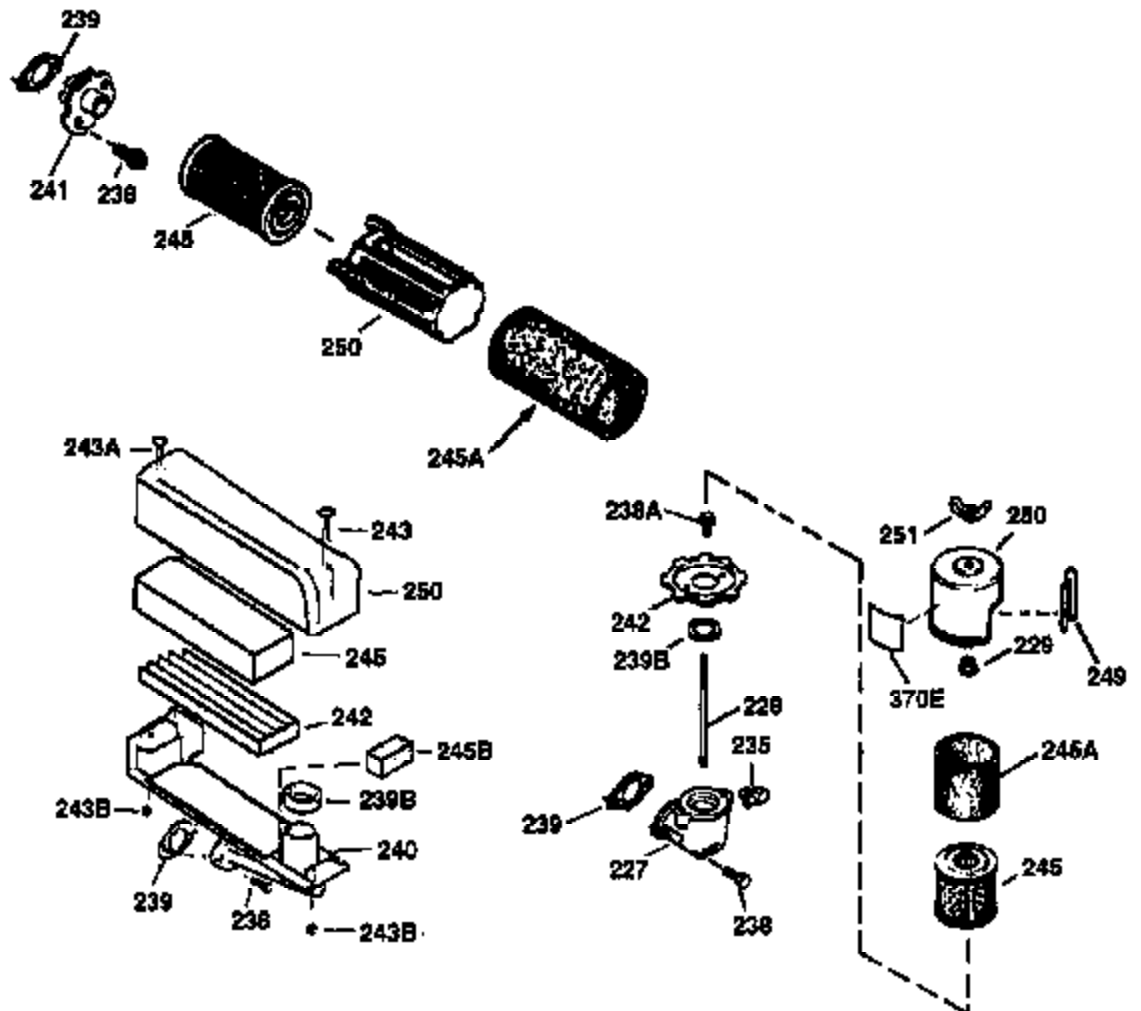

ILLUSTRATION SHOWS TYPICAL PARTS ONLY. ORDER BY PART NUMBER. PARTS NOT LISTED ARE SUPPLIED BY OEM.

VIEW 3 OF 3

Ref #	Part Number	Qty	Description
12A	36558	1	Breather Cover & Tube (Incl. 12B)
90	611112	1	Flywheel
130B	650818	2	Screw, 5/16-18 x 1-1/2"
174A	651024	1	Stud
189A	650926	1	Screw, 8/32 x 21/64"
238	650932	2	Screw, 10-32 x 49/64"
239	34338	1	* Air Cleaner Gasket
241	35797	1	Air Cleaner Collar
245	35066	1	Air Cleaner Filter
250	35986	1	Air Cleaner Cover
275	36473	1	Muffler (Incl. 277)
277	650988	2	Screw, 1/4-20 x 2-5/16"
279A	30200	1	Screw, 10-24 x 9/16"
279	30063	2	Screw, Torx T-30, 1/4-20 x 1/2"
280	36765	1	Heat Shield
281	37211	1	Cover Guard
282	650926	1	Screw, 8/32 x 21/64"
359	36773	1	Starter Guard
416	36085	1	Spark Arrestor Kit (Incl. 417)(Optional)
417	650760	1	Screw, 8-32 x 3/8" (Optional)