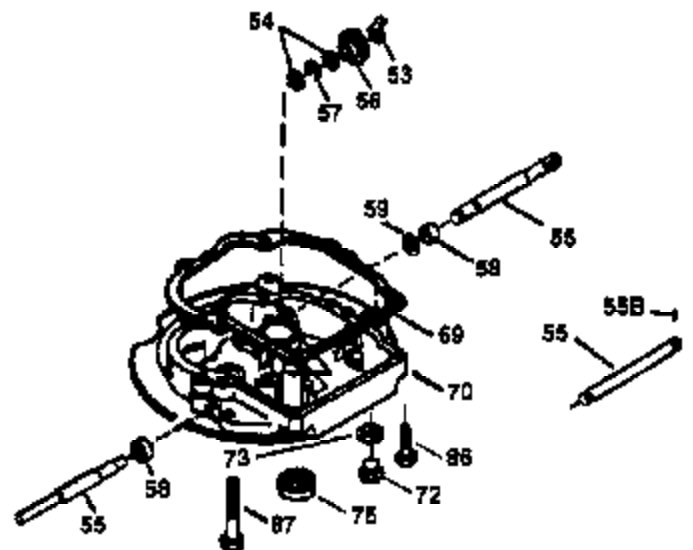

ILLUSTRATION SHOWS TYPICAL PARTS ONLY. ORDER BY PART NUMBER. PARTS NOT LISTED ARE SUPPLIED BY OEM.

VIEW 2 OF 3

Ref #	Part Number	Qty	Description
12A	36558	1	Breather Cover & Tube (Incl. 12B)
19	36281	1	Extension Spring
69	35261	1	Mounting Flange Gasket
70	34311D	1	Mounting Flange (Incl. 72 thru 83)
72	36083	1	Oil Drain Plug
75	27897	1	Oil Seal
86	650488	6	Screw, 1/4-20 x 1-1/4"
130B	650818	2	Screw, 5/16-18 x 1-1/2"
174A	651024	1	Stud
182	6201	2	Screw, 1/4-28 x 7/8"
185	36544	1	Intake Pipe
186	34337	1	Governor Link
223	650451	2	Screw, 1/4-20 x 1"
238	650932	2	Screw, 10-32 x 49/64"
239	34338	1	* Air Cleaner Gasket
245	35066	1	Air Cleaner Filter
250	35986	1	Air Cleaner Cover
279A	30200	1	Screw, 10-24 x 9/16"
281	37211	1	Cover Guard
282	650926	1	Screw, 8/32 x 21/64"
287	650926	2	Screw, 8-32 x 21/64"
300	35586	1	Fuel Tank (Incl. 292 & 301)
301	35355	1	Fuel Cap
390	590702	1	Rewind Starter (NOTE: This engine could have been built with 590739 starter).