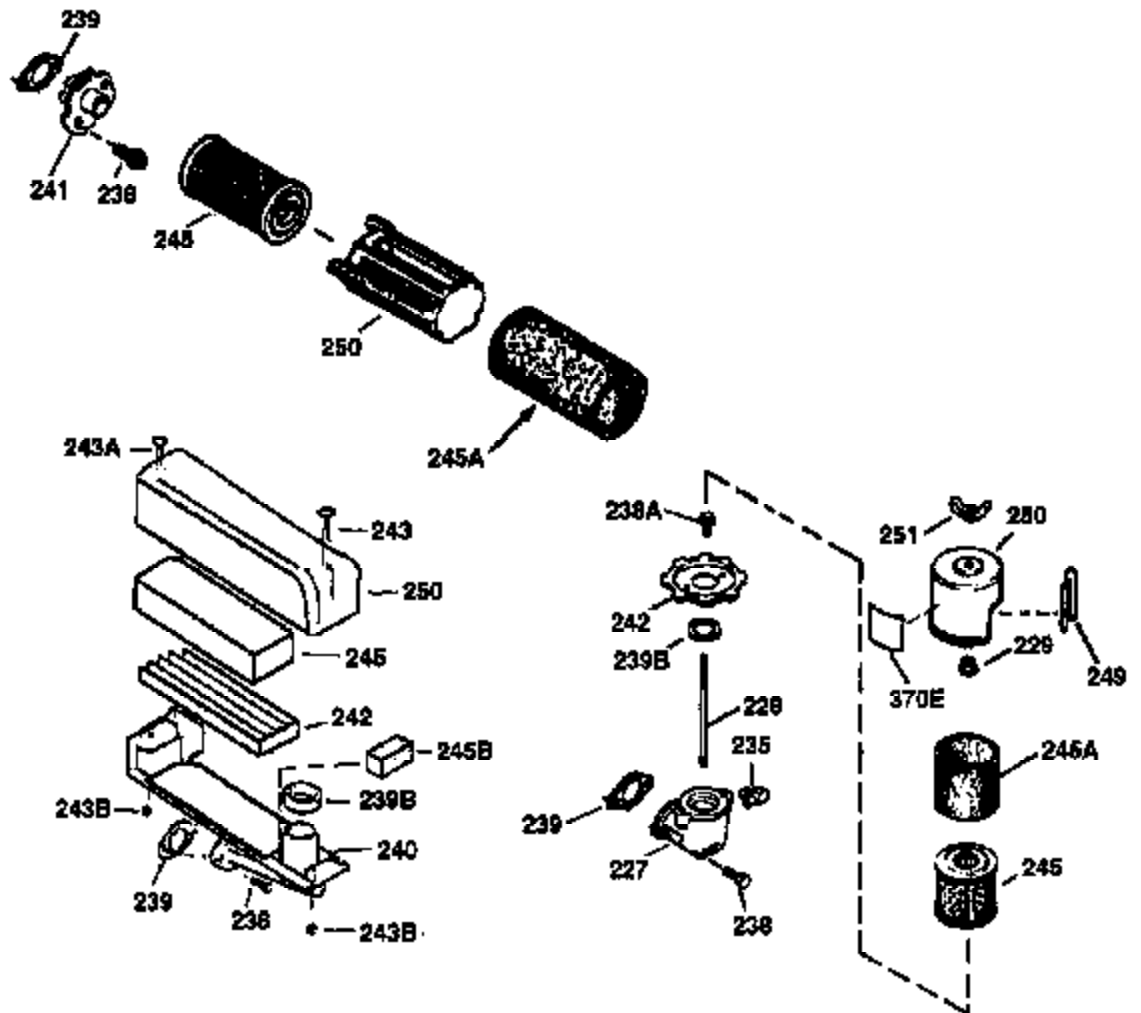

ILLUSTRATION SHOWS TYPICAL PARTS ONLY. ORDER BY PART NUMBER. PARTS NOT LISTED ARE SUPPLIED BY OEM.

VIEW 3 OF 3

Ref #	Part Number	Qty	Description
12A	36558	1	Breather Cover & Tube (Incl. 12B)
90	611112	1	Flywheel
238	650932	2	Screw, 10-32 x 49/64"
239	34338	1	* Air Cleaner Gasket
241	35797	1	Air Cleaner Collar
245	35066	1	Air Cleaner Filter
250	35065	1	Air Cleaner Cover
275	36473	1	Muffler (Incl. 277)
277	650988	2	Screw, 1/4-20 x 2-5/16"
370K	36695	1	Starter Decal
416	36085	1	Spark Arrestor Kit (Incl. 417)(Optional)
417	650760	1	Screw, 8-32 x 3/8" (Optional)
900	0	1	Replacement Engine 750783A, order from 71-999
900	0	1	Replacement S/B 750733A, order from 71-999