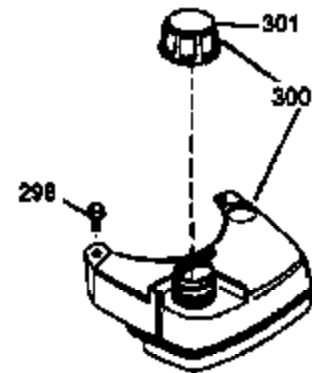

ILLUSTRATION SHOWS TYPICAL PARTS ONLY. ORDER BY PART NUMBER. PARTS NOT LISTED ARE SUPPLIED BY OEM.

VIEW 2 OF 3

Ref #	Part Number	Qty	Description
12A	36558	1	Breather Cover & Tube (Incl. 12B)
19	36281	1	Extension Spring
69	35261	1	* Mounting Flange Gasket
70	34311D	1	Mounting Flange (Incl. 72 thru 83)
72	36083	1	Oil Drain Plug
75	27897	1	Oil Seal
86	650488	6	Screw, 1/4-20 x 1-1/4"
182	6201	2	Screw, 1/4-28 x 7/8"
185	36544	1	Intake Pipe
186	34337	1	Governor Link
223	650451	2	Screw, 1/4-20 x 1"
238	650932	2	Screw, 10-32 x 49/64"
239	34338	1	* Air Cleaner Gasket
245	35066	1	Air Cleaner Filter
250	35065	1	Air Cleaner Cover
287	650926	2	Screw, 8-32 x 21/64"
298	28763	3	Screw, 10-32 x 35/64"
300	34369B	1	Fuel Tank (Incl. 292 & 301)
301	36246	1	Fuel Cap
370K	36695	1	Starter Decal
390	590694	1	Rewind Starter (NOTE: This engine could have been built with 590737 starter.
900	0	1	Replacement Engine 750783A, order from 71-999
900	0	1	Replacement S/B 750733A, order from 71-999