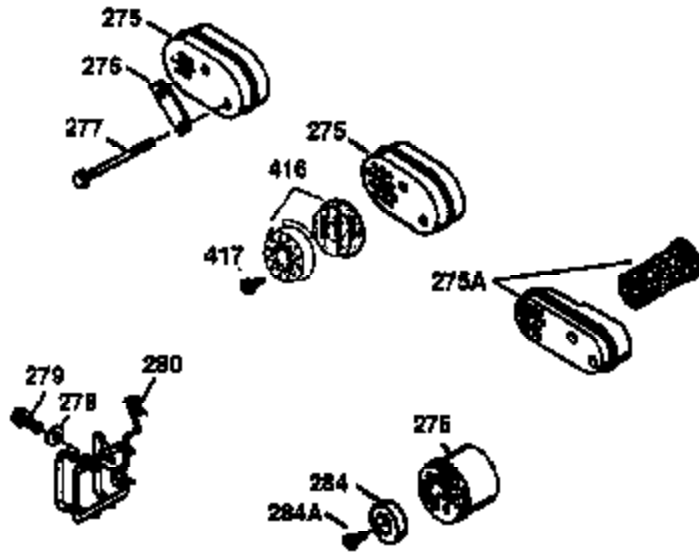

ILLUSTRATION SHOWS TYPICAL PARTS ONLY. ORDER BY PART NUMBER. PARTS NOT LISTED ARE SUPPLIED BY OEM.

VIEW 3 OF 3

Ref #	Part Number	Qty	Description
12A	36558	1	Breather Cover & Tube (Incl. 12B)
90	611112	1	Flywheel
238	650932	2	Screw, 10-32 x 49/64"
239	34338	1	* Air Cleaner Gasket
241	35797	1	Air Cleaner Collar
245	35066	1	Air Cleaner Filter
250	35065	1	Air Cleaner Cover
275	36473	1	Muffler (Incl. 277)
277	650988	2	Screw, 1/4-20 x 2-5/16"
370K	36695	1	Starter Decal
416	36085	1	Spark Arrestor Kit (Incl. 417)(Optional)
417	650760	1	Screw, 8-32 x 3/8" (Optional)
900	0	1	Replacement Engine 750783A, order from 71-999
900	0	1	Replacement S/B 750733A, order from 71-999