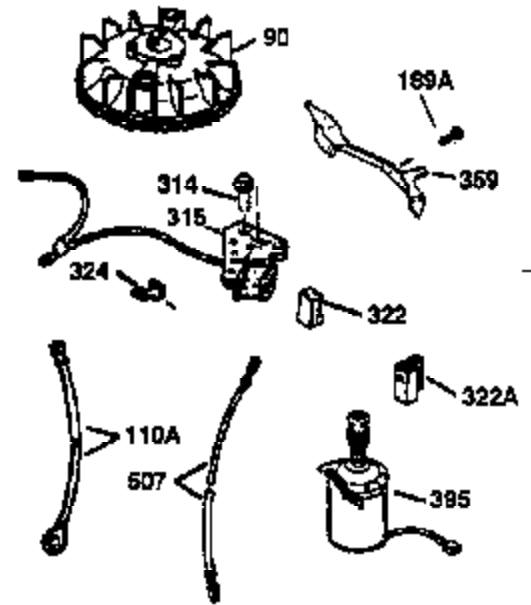

ILLUSTRATION SHOWS TYPICAL PARTS ONLY. ORDER BY PART NUMBER. PARTS NOT LISTED ARE SUPPLIED BY OEM.

VIEW 3 OF 3

Ref #	Part Number	Qty	Description
12A	36558	1	Breather Cover & Tube (Incl. 12B)
90	611112	1	Flywheel
238	650932	2	Screw, 10-32 x 49/64"
239	34338	1	* Air Cleaner Gasket
241	35797	1	Air Cleaner Collar
245	35066	1	Air Cleaner Filter
250	35065	1	Air Cleaner Cover
275	36473	1	Muffler (Incl. 277)
277	650988	2	Screw, 1/4-20 x 2-5/16"
370K	36695	1	Starter Decal
416	36085	1	Spark Arrestor Kit (Incl. 417)(Optional)
417	650760	1	Screw, 8-32 x 3/8" (Optional)
900	0	1	Replacement Engine 750783A, order from 71-999
900	0	1	Replacement S/B 750733A, order from 71-999