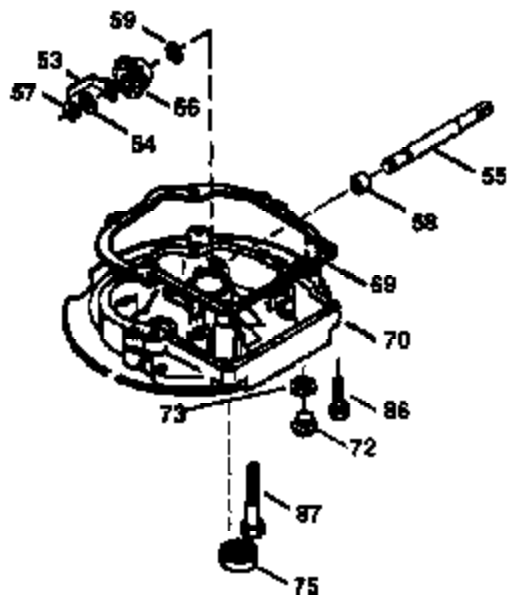

ILLUSTRATION SHOWS TYPICAL PARTS ONLY. ORDER BY PART NUMBER. PARTS NOT LISTED ARE SUPPLIED BY OEM.

VIEW 2 OF 3

Ref #	Part Number	Qty	Description
12A	36558	1	Breather Cover & Tube (Incl. 12B)
19	36281	1	Extension Spring
69	35261	1	* Mounting Flange Gasket
70	34311D	1	Mounting Flange (Incl. 72 thru 83)
72	36083	1	Oil Drain Plug
75	27897	1	Oil Seal
86	650488	6	Screw, 1/4-20 x 1-1/4"
182	6201	2	Screw, 1/4-28 x 7/8"
185	36544	1	Intake Pipe
186	34337	1	Governor Link
223	650451	2	Screw, 1/4-20 x 1"
238	650932	2	Screw, 10-32 x 49/64"
239	34338	1	* Air Cleaner Gasket
245	35066	1	Air Cleaner Filter
250	35065	1	Air Cleaner Cover
287	650926	2	Screw, 8-32 x 21/64"
298	28763	3	Screw, 10-32 x 35/64"
300	34369B	1	Fuel Tank (Incl. 292 & 301)
301	36246	1	Fuel Cap
370K	36695	1	Starter Decal
390	590694	1	Rewind Starter (NOTE: This engine could have been built with 590737 starter.
900	0	1	Replacement Engine 750783A, order from 71-999
900	0	1	Replacement S/B 750733A, order from 71-999