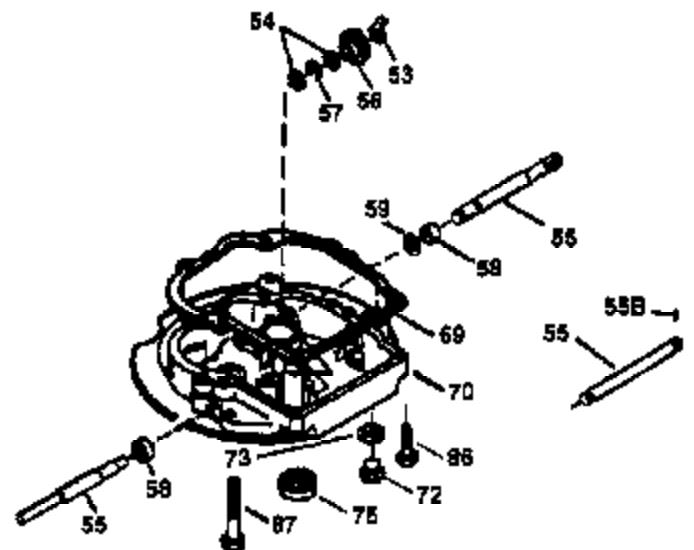

ILLUSTRATION SHOWS TYPICAL PARTS ONLY. ORDER BY PART NUMBER. PARTS NOT LISTED ARE SUPPLIED BY OEM.

VIEW 2 OF 3

Ref #	Part Number	Qty	Description
12A	36558	1	Breather Cover & Tube (Incl. 12B)
19	36281	1	Extension Spring
69	35261	1	* Mounting Flange Gasket
70	34311D	1	Mounting Flange (Incl. 72 thru 83)
72	36083	1	Oil Drain Plug
75	27897	1	Oil Seal
86	650488	6	Screw, 1/4-20 x 1-1/4"
182	6201	2	Screw, 1/4-28 x 7/8"
185	36544	1	Intake Pipe
186	34337	1	Governor Link
223	650451	2	Screw, 1/4-20 x 1"
238	650932	2	Screw, 10-32 x 49/64"
239	34338	1	* Air Cleaner Gasket
245	35066	1	Air Cleaner Filter
250	35065	1	Air Cleaner Cover
287	650926	2	Screw, 8-32 x 21/64"
298	28763	3	Screw, 10-32 x 35/64"
300	34369B	1	Fuel Tank (Incl. 292 & 301)
301	36246	1	Fuel Cap
370K	36695	1	Starter Decal
390	590694	1	Rewind Starter (NOTE: This engine could have been built with 590737 starter.
900	0	1	Replacement Engine 750783A, order from 71-999
900	0	1	Replacement S/B 750733A, order from 71-999