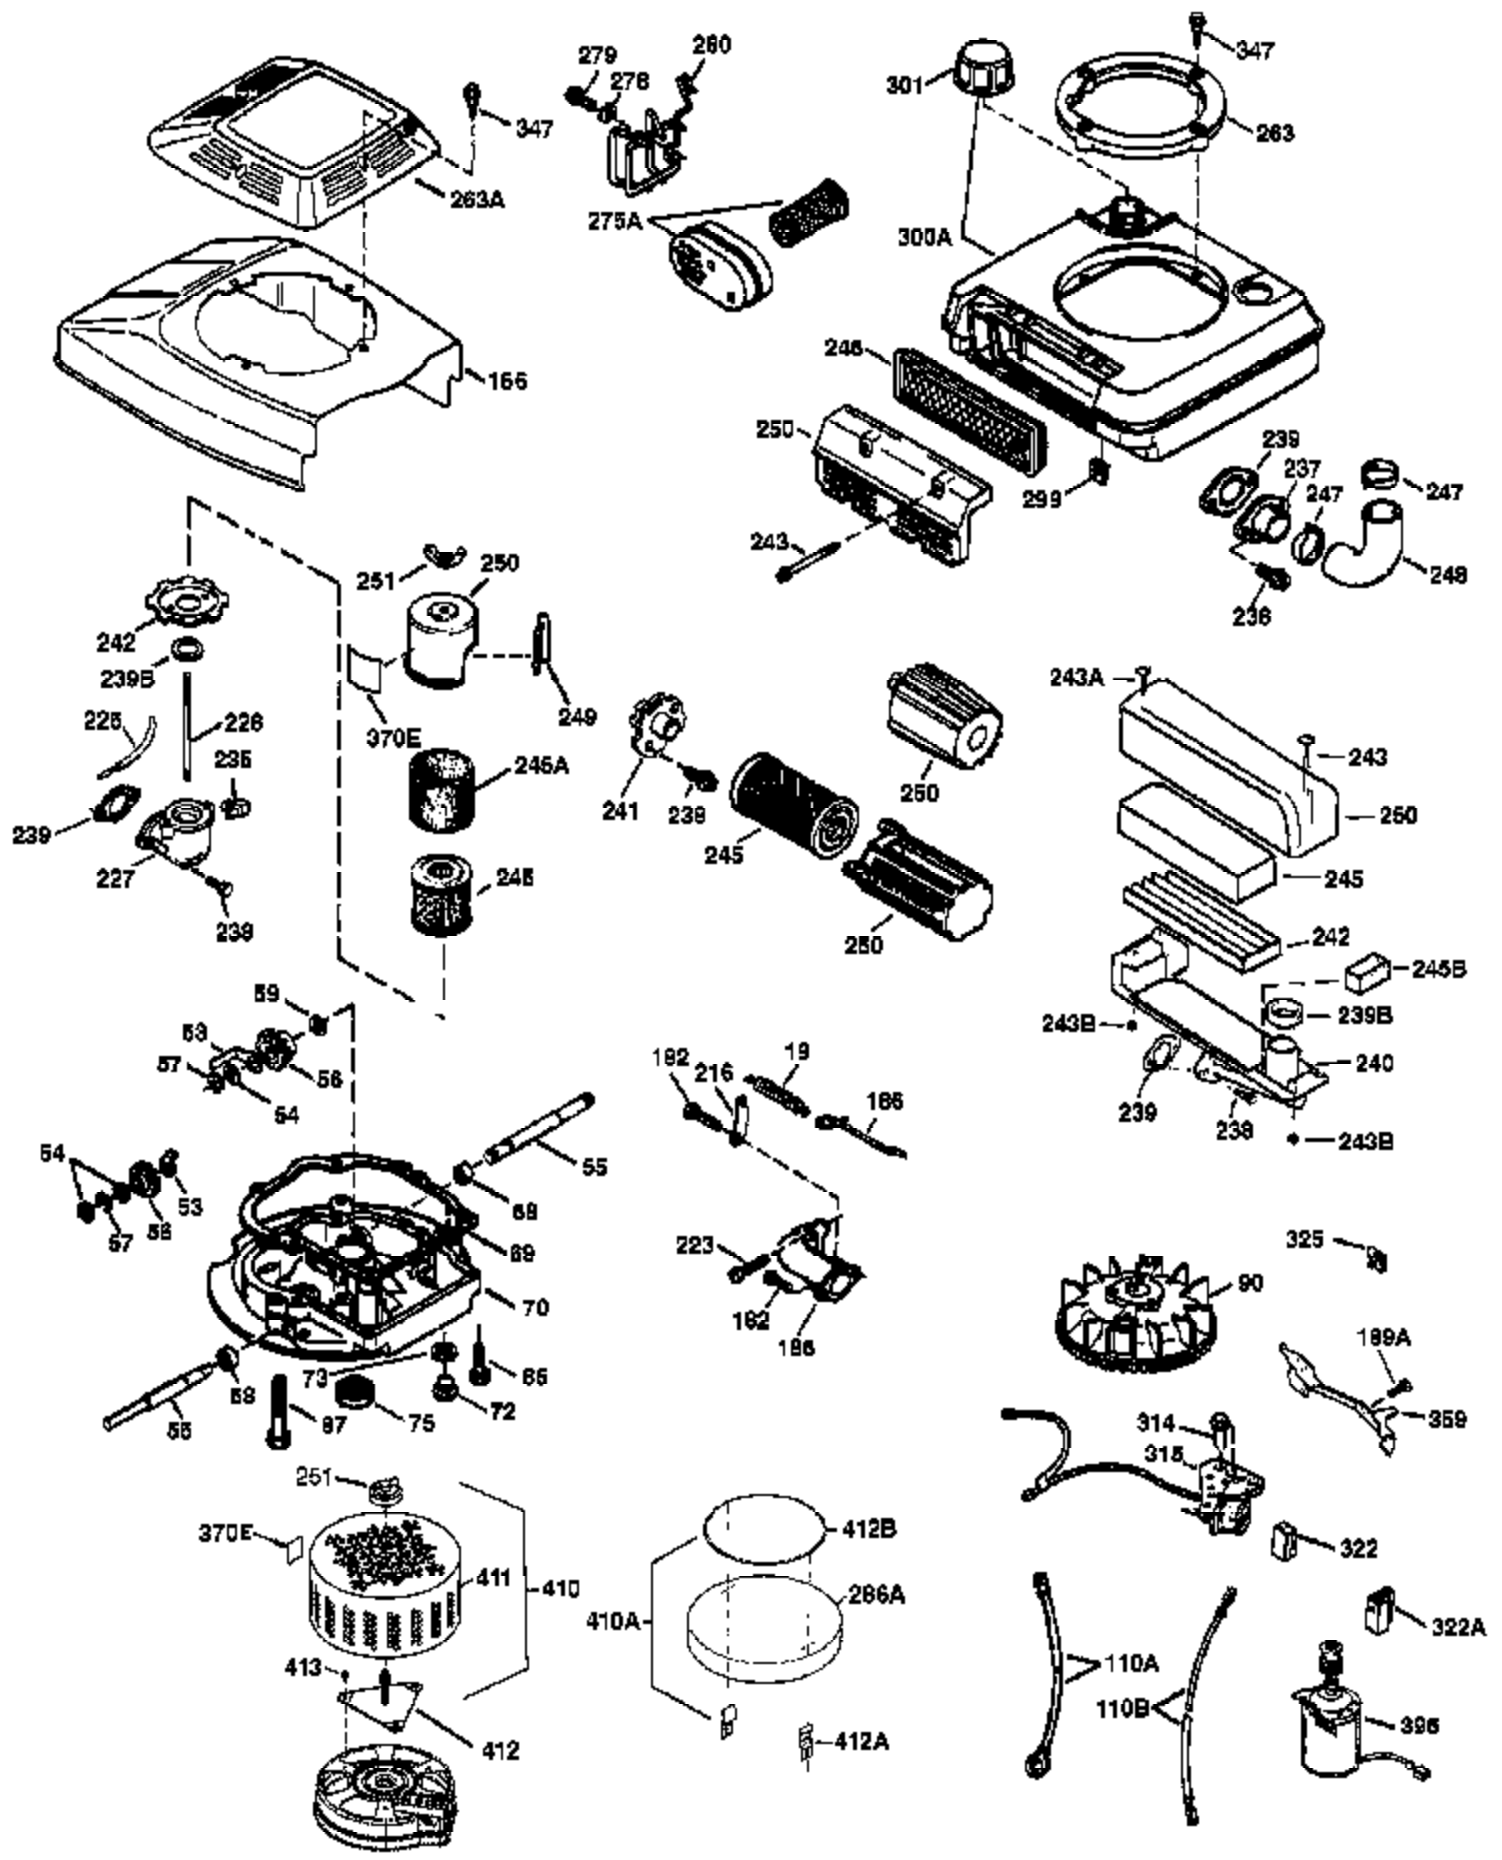

Ref #	Part Number	Qty	Description
19	36281	1	Extension Spring
69	35261	1	* Mounting Flange Gasket
70	34311D	1	Mounting Flange (Incl. 72 thru 83)
72	36083	1	Oil Drain Plug
75	27897	1	Oil Seal
86	650488	6	Screw, 1/4-20 x 1-1/4"
90	611112	1	Flywheel
182	6201	2	Screw, 1/4-28 x 7/8"
185	36544	1	Intake Pipe
186	34337	1	Governor Link
223	650451	2	Screw, 1/4-20 x 1"
238	650806	2	Screw, 10-32 x 5/8"
239	34338	1	* Air Cleaner Gasket
240	36743	1	Air Cleaner Body
245	36745	1	Air Cleaner Filter
250	36744	1	Air Cleaner Cover
263A	36758	1	Starter Grill
301	35355	1	Fuel Cap
370G	36534	1	Instruction Decal
380	632742	1	Carburetor (Incl. 184)