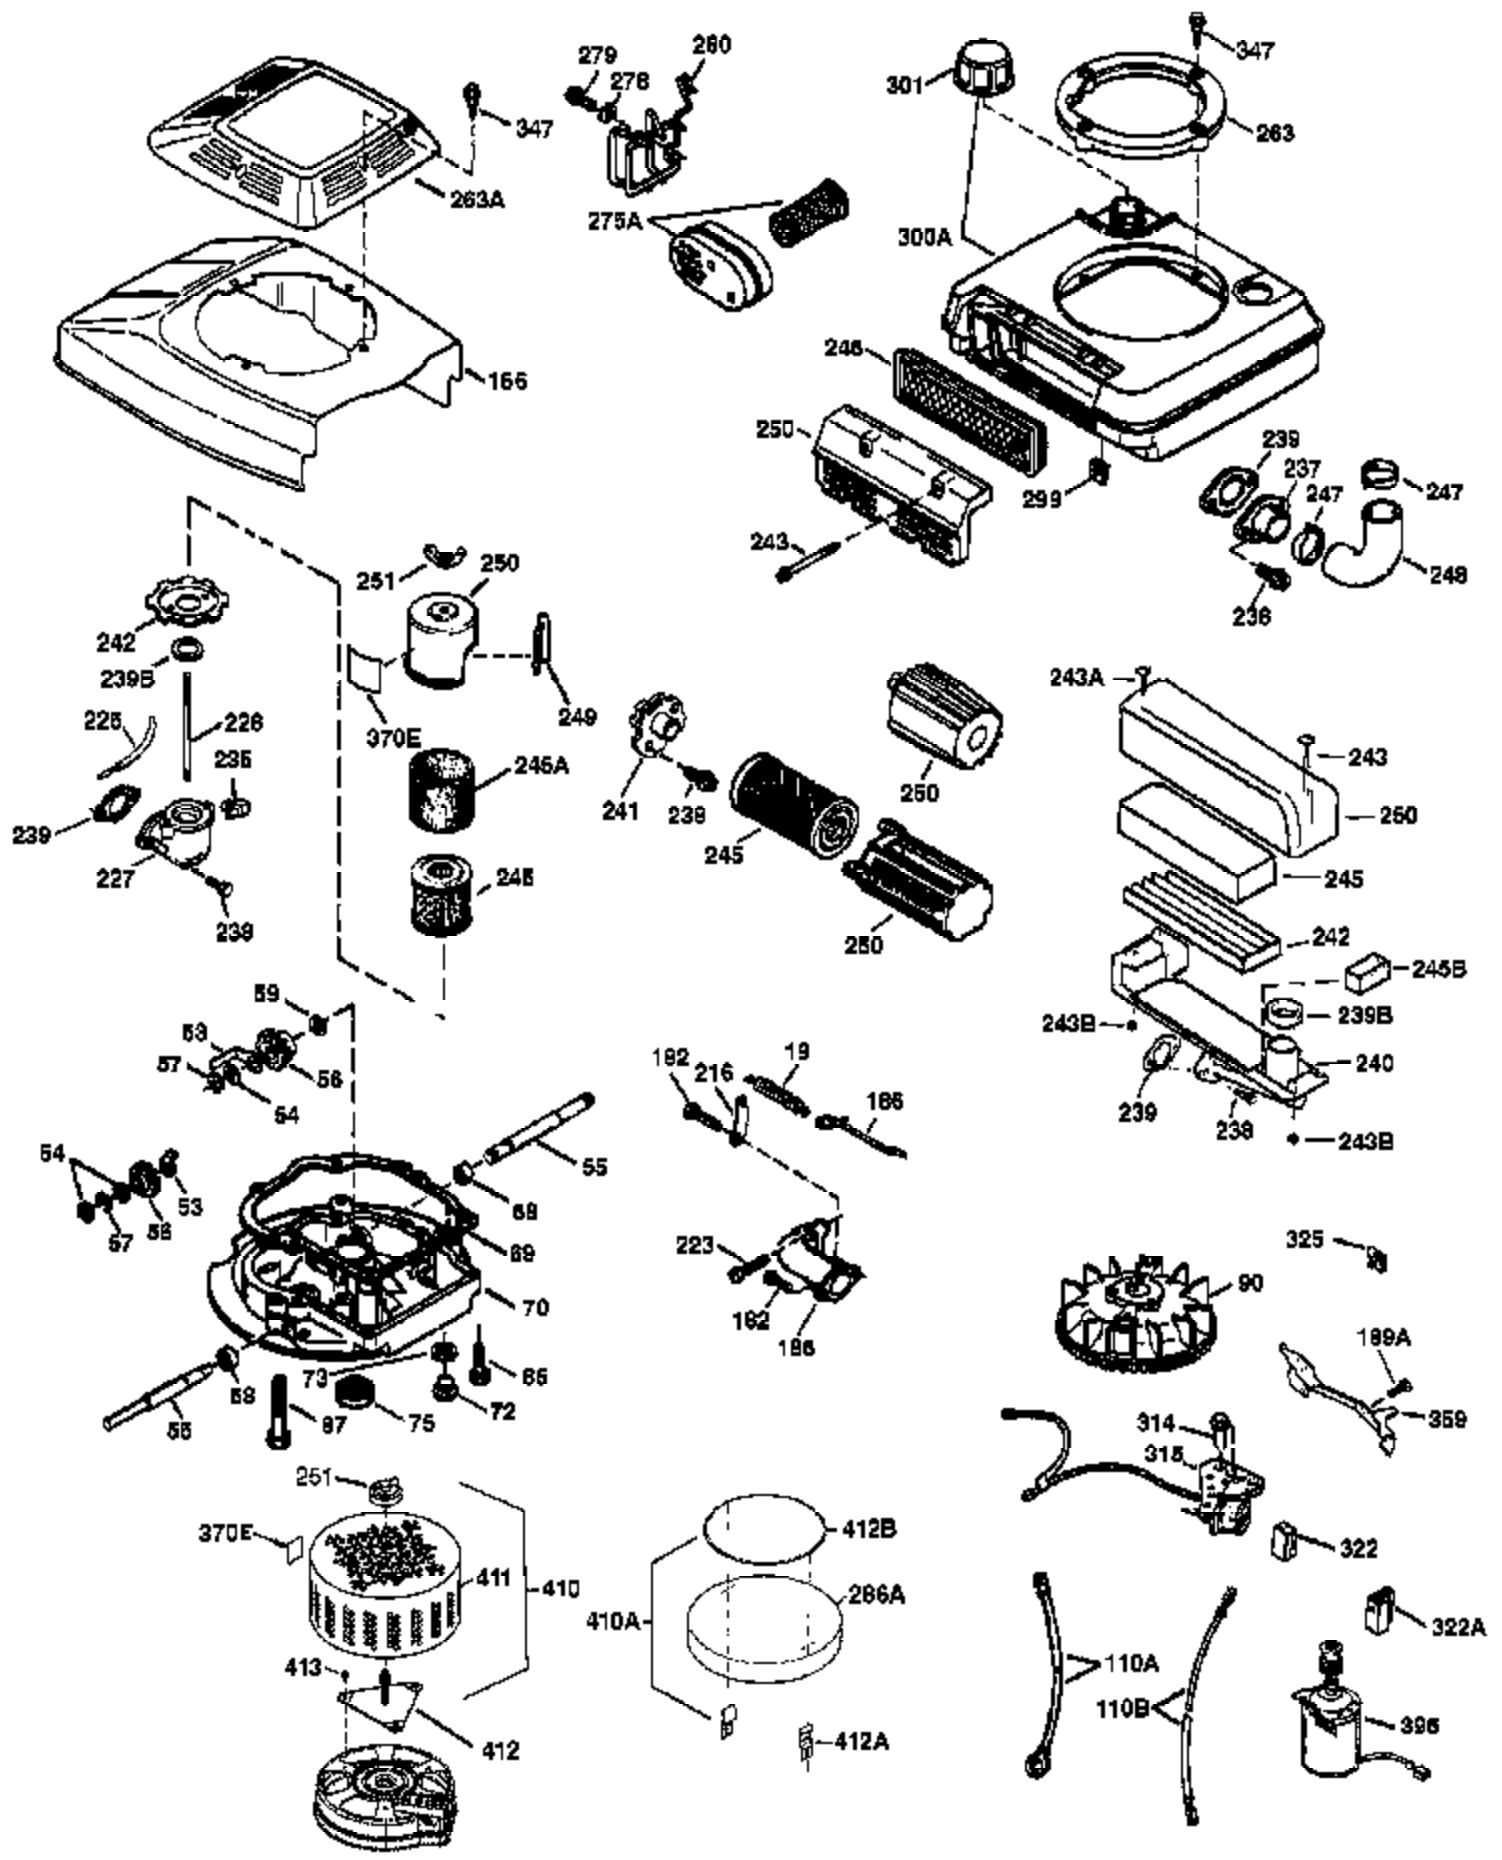

Ref #	Part Number	Qty	Description
19	36281	1	Extension Spring
69	35261	1	* Mounting Flange Gasket
70	34311D	1	Mounting Flange (Incl. 72 thru 83)
72	36083	1	Oil Drain Plug
75	27897	1	Oil Seal
86	650488	6	Screw, 1/4-20 x 1-1/4"
90	611213	1	Flywheel
166	36600	1	Engine Shroud
182	6201	2	Screw, 1/4-28 x 7/8"
185	36544	1	Intake Pipe
186	34337	1	Governor Link
206	610973	1	Terminal
223	650451	2	Screw, 1/4-20 x 1"
238	650932	2	Screw, 10-32 x 49/64"
239	34338	1	* Air Cleaner Gasket
241	35797	1	Air Cleaner Collar
245	35066	1	Air Cleaner Filter
250	35986	1	Air Cleaner Cover
301	36246	1	Fuel Cap
347	650898A	3	Screw, 10-32 x 27/32"
380	632733	1	Carburetor (Incl. 184)