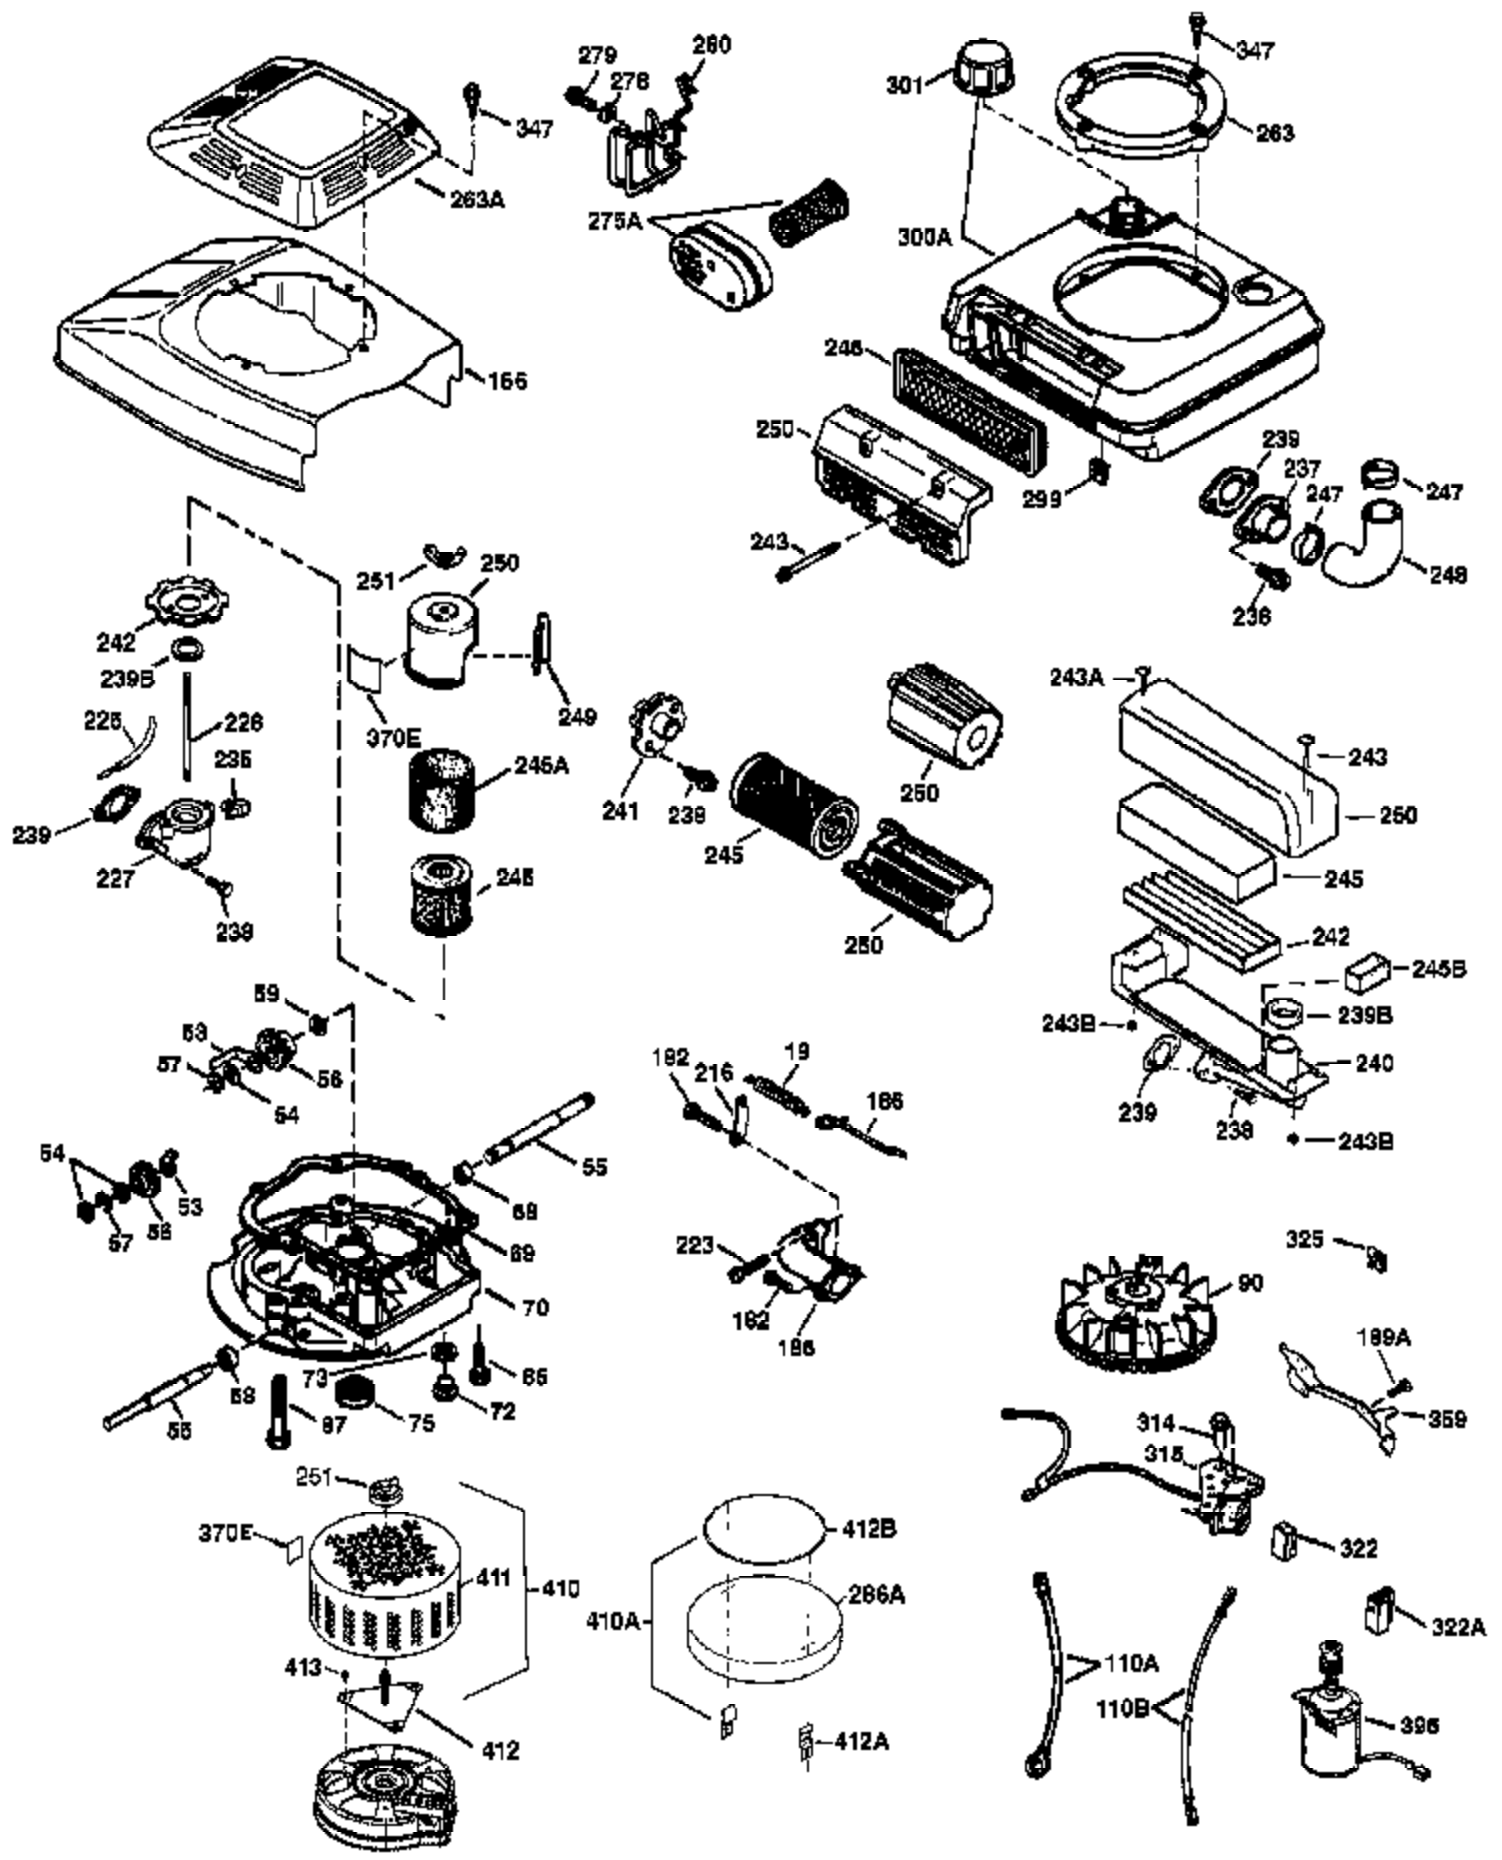

Ref #	Part Number	Qty	Description
19	36281	1	Extension Spring
69	35261	1	* Mounting Flange Gasket
70	34311D	1	Mounting Flange (Incl. 72 thru 83)
72	36083	1	Oil Drain Plug
75	27897	1	Oil Seal
86	650488	6	Screw, 1/4-20 x 1-1/4"
90	611112	1	Flywheel
182	6201	2	Screw, 1/4-28 x 7/8"
185	36544	1	Intake Pipe
186	34337	1	Governor Link
189A	650356	1	Screw, Torx T-30, 1/4-20 x 3/8"
206	610973	1	Terminal
223	650451	2	Screw, 1/4-20 x 1"
238	650806	2	Screw, 10-32 x 5/8"
239	34338	1	* Air Cleaner Gasket
240	36743	1	Air Cleaner Body
245A	36746	1	Air Cleaner Filter
245	36745	1	Air Cleaner Filter
250	36744	1	Air Cleaner Cover
263A	36758	1	Starter Grill
301	36246	1	Fuel Cap
359	36773	1	Starter Guard
380	632742	1	Carburetor (Incl. 184)