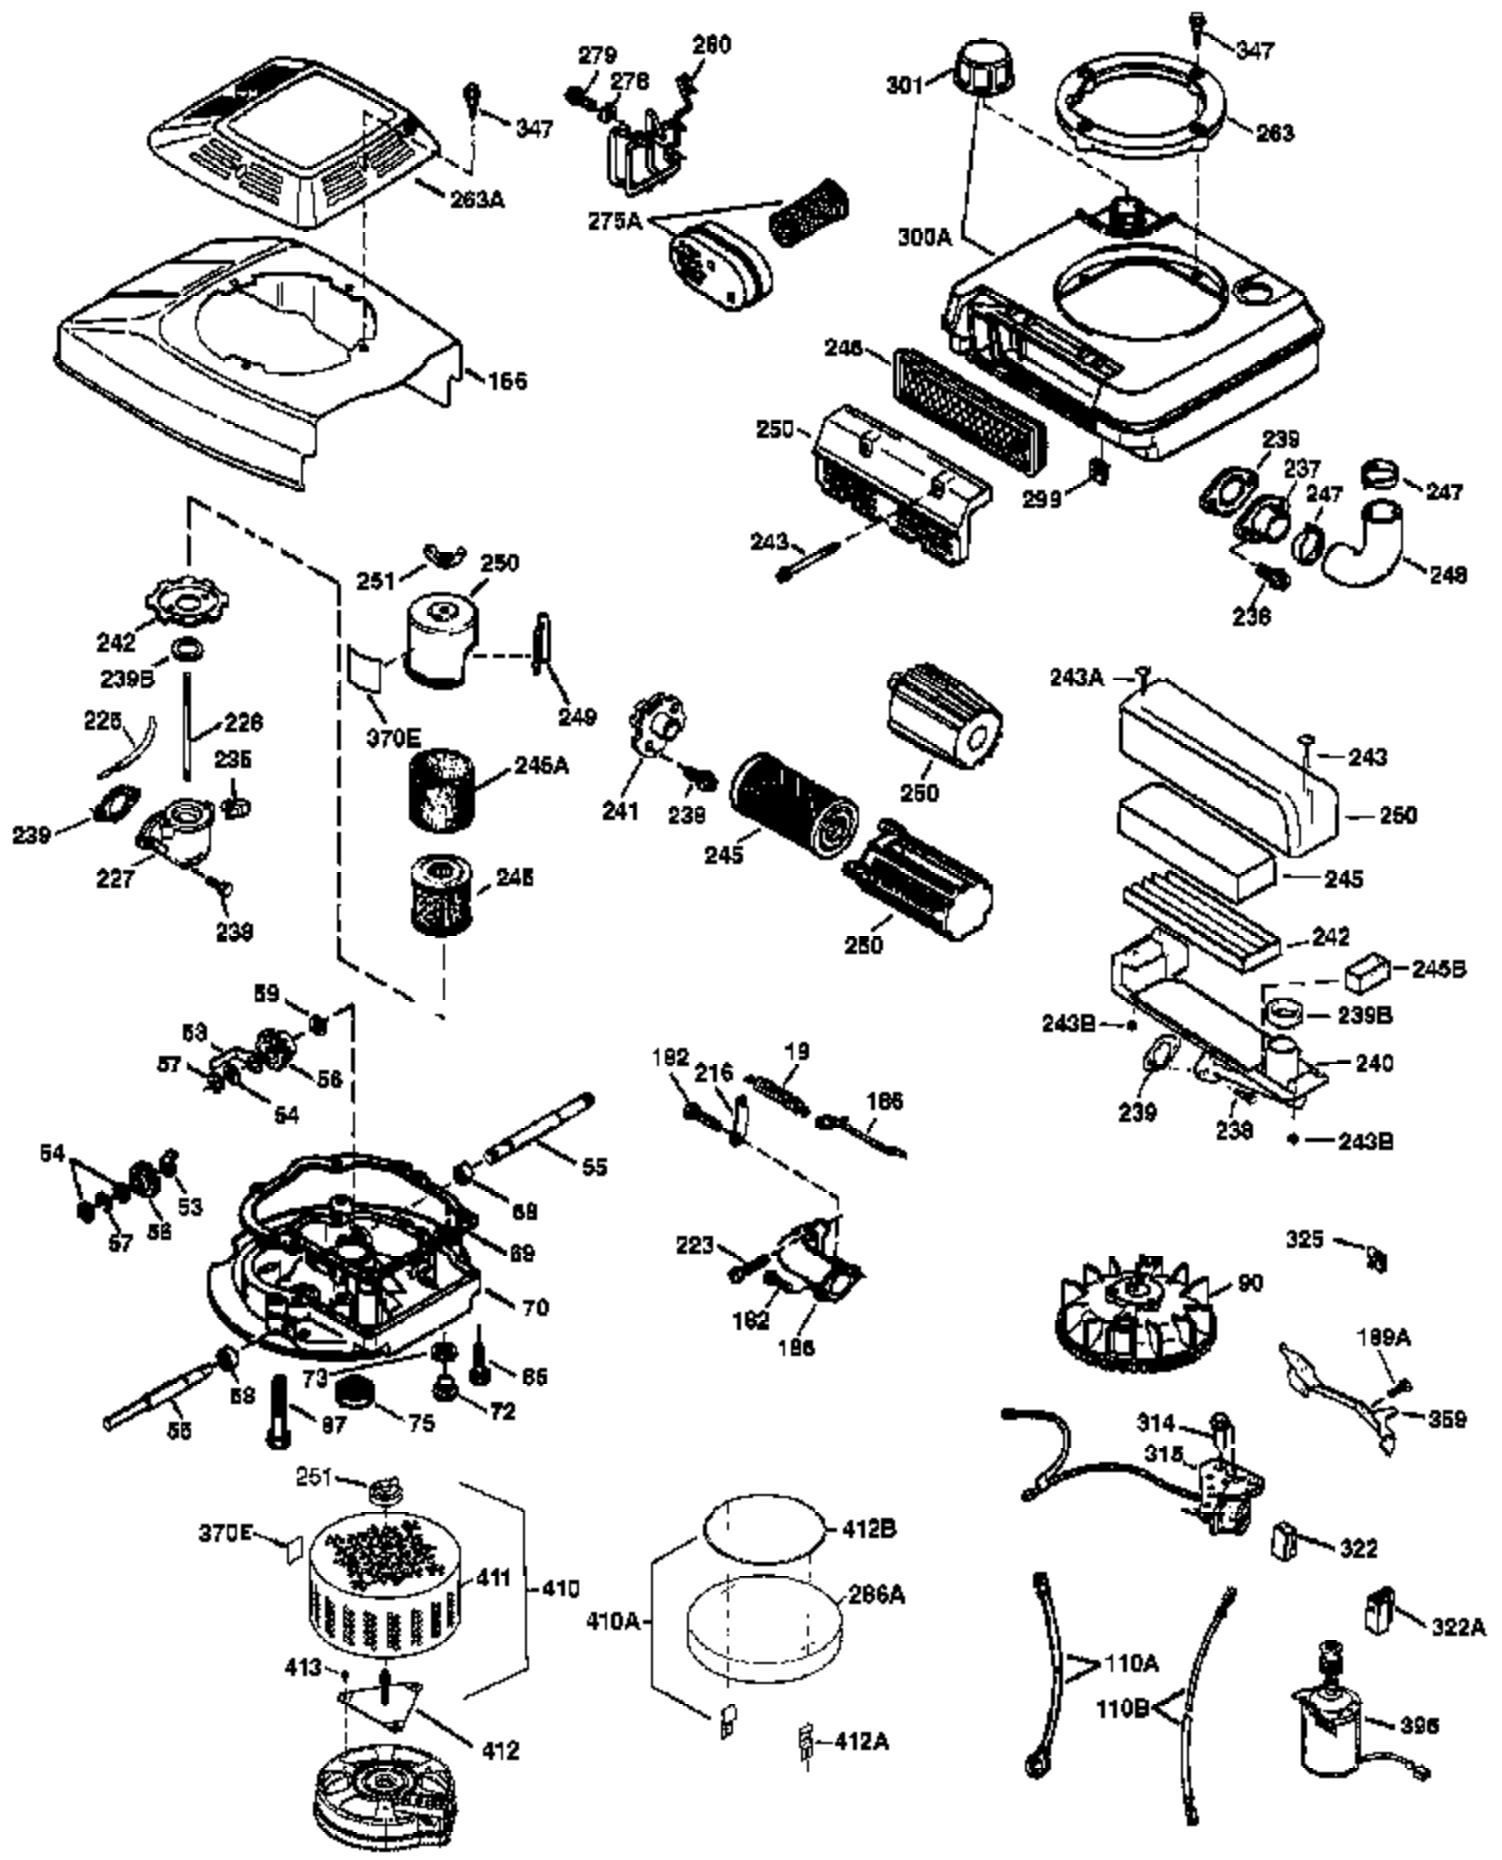

Ref #	Part Number	Qty	Description
178	29752	2	Nut & Lock Washer, 1/4-28
179	30593	1	Retainer Clip
182	6201	2	Screw, 1/4-28 x 7/8"
184	26756	1	* Carburetor To Intake Pipe Gasket
185	36544	1	Intake Pipe
186	34337	1	Governor Link
189A	650356	1	Screw, Torx T-30, 1/4-20 x 3/8"
189	650765	1	Screw, 10-32 x 1/2"
200	33131A	1	Control Bracket (Incl. 202 thru 206)
202	36482	1	Compression Spring
203	31342	1	Compression Spring
204	651029	1	Screw, Torx T-10, 5-40 x 7/16"
205	651019	1	Screw, Torx T-10, 6-32 x 41/64"
206	610973	1	Terminal
207	34336	1	Throttle Link
209	30200	2	Screw, 10-24 x 9/16"
210	27793	1	Conduit Clip
211	28942	1	Screw, 10-32 x 3/8"
223	650451	2	Screw, 1/4-20 x 1"
224	34690A	1	* Intake Pipe Gasket
238	650806	2	Screw, 10-32 x 5/8"
240	36743	1	Air Cleaner Body
245A	36746	1	Air Cleaner Filter
250	36744	1	Air Cleaner Cover
260	36756	1	Blower Housing
261	30200	2	Screw, 10-24 x 9/16"
262	650831	2	Screw, 1/4-20 x 1/2"
275	36473	1	Muffler (Incl. 277)
277	650988	2	Screw, 1/4-20 x 2-5/16"
285	35000A	1	Starter Cup
287	650926	2	Screw, 8-32 x 21/64"
290	34357	1	Fuel Line
292	26460	2	Fuel Line Clamp
298	28763	3	Screw, 10-32 x 35/64"
300	36757	1	Fuel Tank (Incl. 292 & 301)
301	36246	1	Fuel Cap
305	35577	1	Oil Fill Tube
306	36996	1	* "O"-Ring
307	35499	1	"O"-Ring
309	650562	1	Screw, 10-32 x 1/2"
310	35578	1	Dipstick
313	34080	1	Spacer
370D	35977	1	Caution Decal
370C	37199	1	Primer Decal
370A	36261	1	Lubrication Decal
380	632742	1	Carburetor (Incl. 184)
390	590732	1	Rewind Starter (NOTE: This engine could have been built with 590738 starter).
400	36481A	1	* Gasket Set (Incl. items marked PK in notes) Incl. part #'s 26756 (1), 27234A (1), 33735 (1), 34338 (1), 34690A (1), 35261 (1), 36477 (1), 36832 (1), 36996 (1)
416	36085	1	Spark Arrestor Kit (Incl. 417)(Optional)
417	650760	1	Screw, 8-32 x 3/8" (Optional)
420	730225	1	SAE 30 4-Cycle Engine Oil (1 Quart)