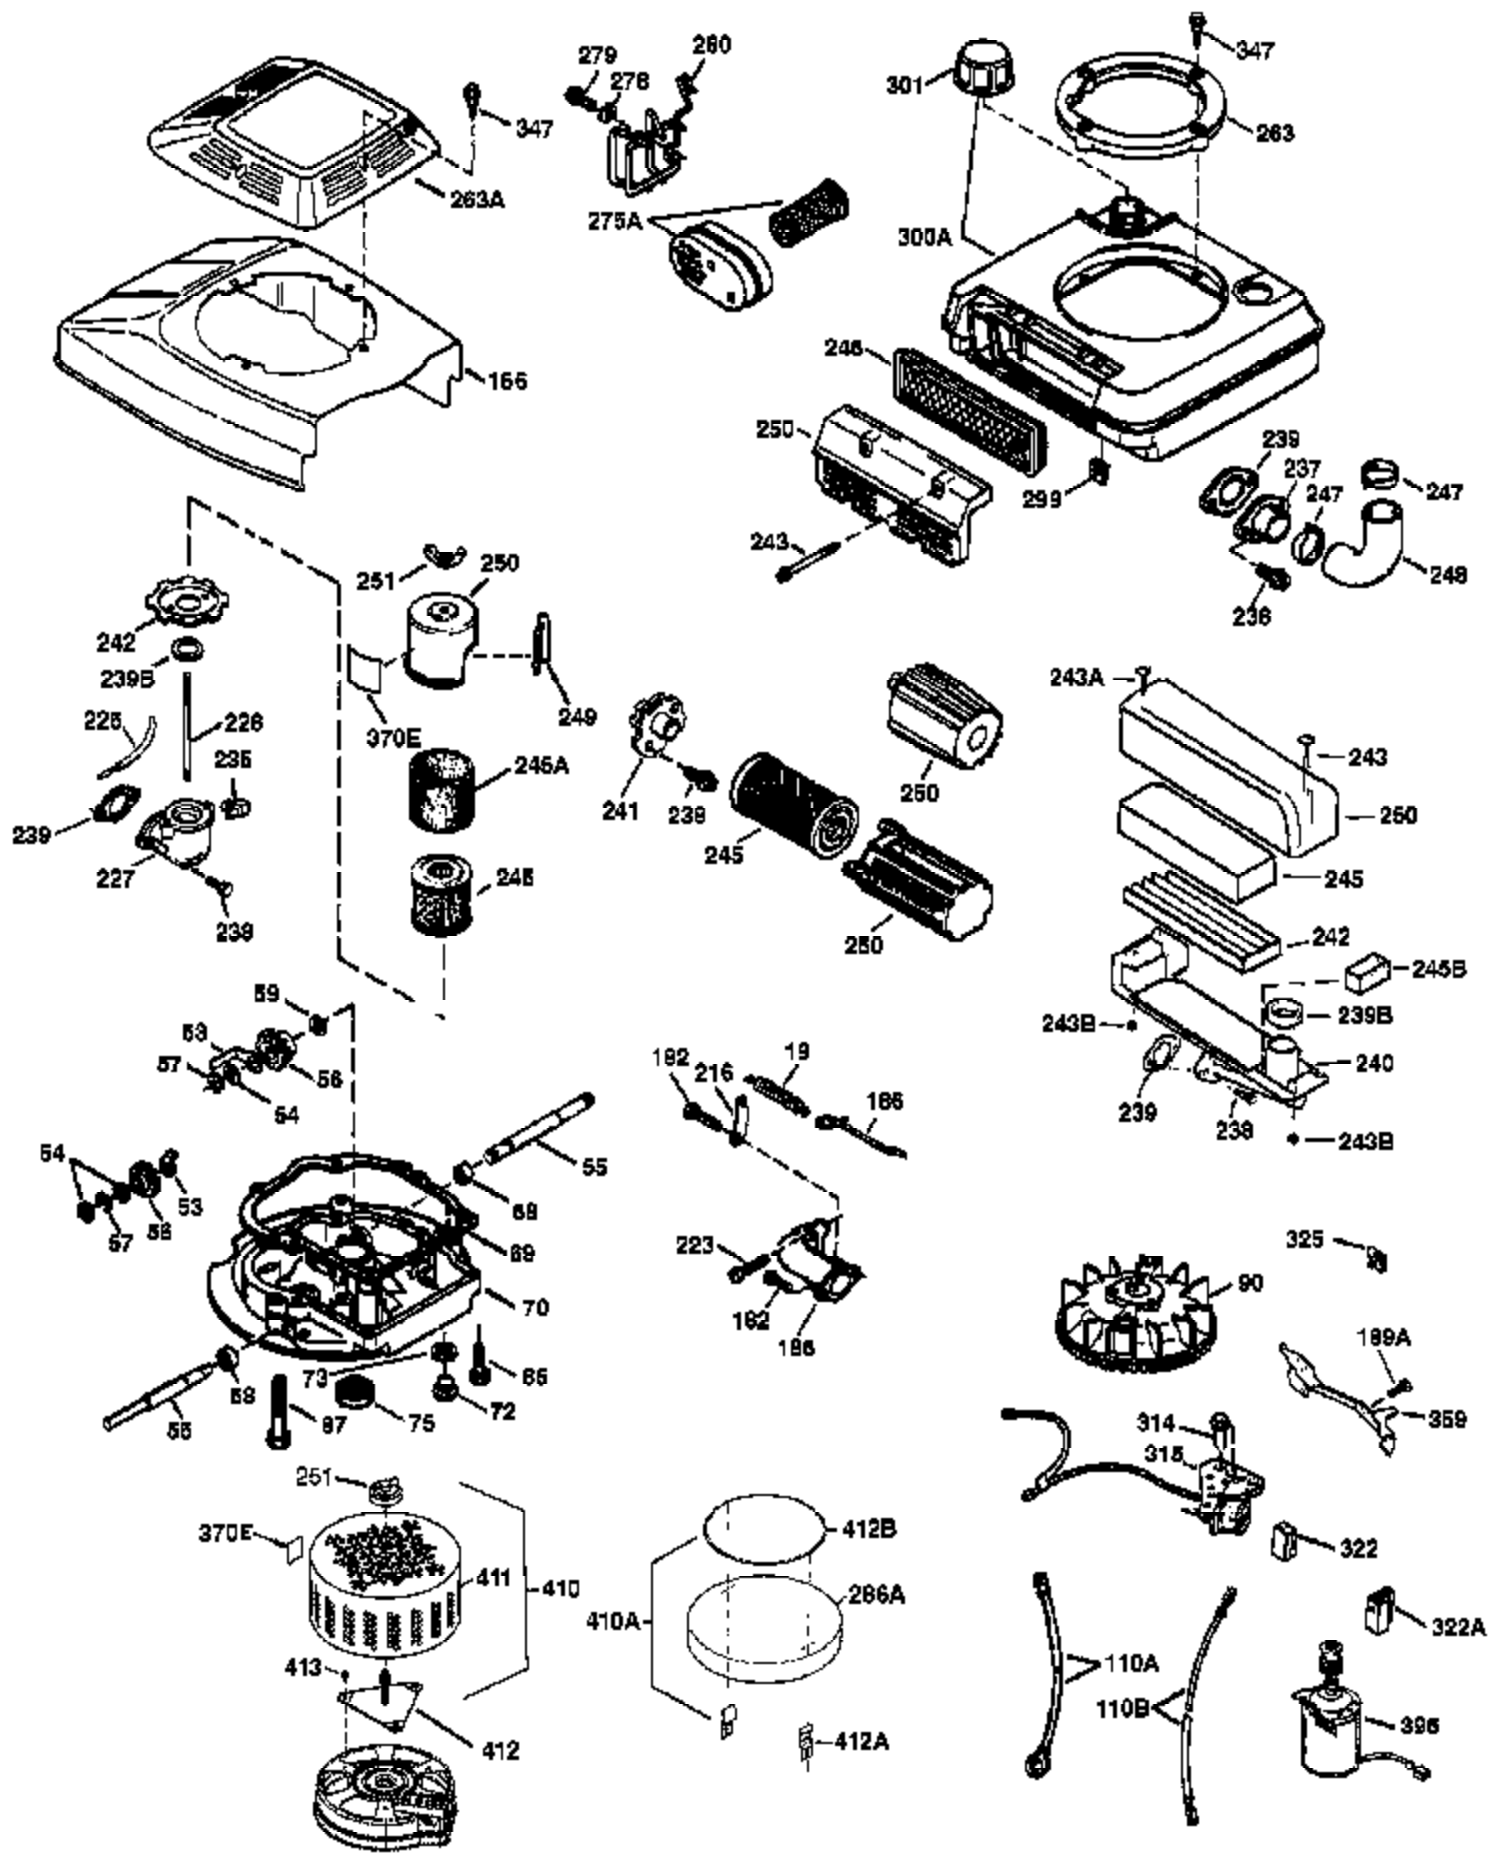

Ref #	Part Number	Qty	Description
178	29752	2	Nut & Lock Washer, 1/4-28
179	30593	1	Retainer Clip
182	6201	2	Screw, 1/4-28 x 7/8"
184	26756	1	* Carburetor To Intake Pipe Gasket
185	36544	1	Intake Pipe
186	34337	1	Governor Link
200	33131A	1	Control Bracket (Incl. 202 thru 206)
202	36482	1	Compression Spring
203	31342	1	Compression Spring
204	651029	1	Screw, Torx T-10, 5-40 x 7/16"
205	651019	1	Screw, Torx T-10, 6-32 x 41/64"
206	610973	1	Terminal
207	34336	1	Throttle Link
209	30200	2	Screw, 10-24 x 9/16"
210	27793	1	Conduit Clip
211	28942	1	Screw, 10-32 x 3/8"
223	650451	2	Screw, 1/4-20 x 1"
224	34690A	1	* Intake Pipe Gasket
238	650806	2	Screw, 10-32 x 5/8"
240	36743	1	Air Cleaner Body
250	36744	1	Air Cleaner Cover
260	36756	1	Blower Housing
261	30200	2	Screw, 10-24 x 9/16"
262	650831	2	Screw, 1/4-20 x 1/2"
275	36473	1	Muffler (Incl. 277)
277	650988	2	Screw, 1/4-20 x 2-5/16"
285	35000A	1	Starter Cup
287	650926	2	Screw, 8-32 x 21/64"
290	34357	1	Fuel Line
292	26460	2	Fuel Line Clamp
298	28763	3	Screw, 10-32 x 35/64"
300	36757	1	Fuel Tank (Incl. 292 & 301)
301	36246	1	Fuel Cap
305	35577	1	Oil Fill Tube
306	36996	1	* "O"-Ring
307	35499	1	"O"-Ring
309	650562	1	Screw, 10-32 x 1/2"
310	35578	1	Dipstick
313	34080	1	Spacer
370D	35977	1	Caution Decal
370C	37199	1	Primer Decal
370K	36695	1	Starter Decal
370A	36261	1	Lubrication Decal
380	632742	1	Carburetor (Incl. 184)
390	590732	1	Rewind Starter (NOTE: This engine could have been built with 590738 starter).
400	36481B	1	* Gasket Set (Incl. items marked PK in notes) Incl. part #'s 26756 (1), 27234A (1), 33735 (1), 34338 (1), 34690A (1), 36477 (1), 36832 (1), 36996 (1), 37130 (1)
416	36085	1	Spark Arrestor Kit (Incl. 417)(Optional)
417	650760	1	Screw, 8-32 x 3/8" (Optional)
420	730225	1	SAE 30 4-Cycle Engine Oil (1 Quart)