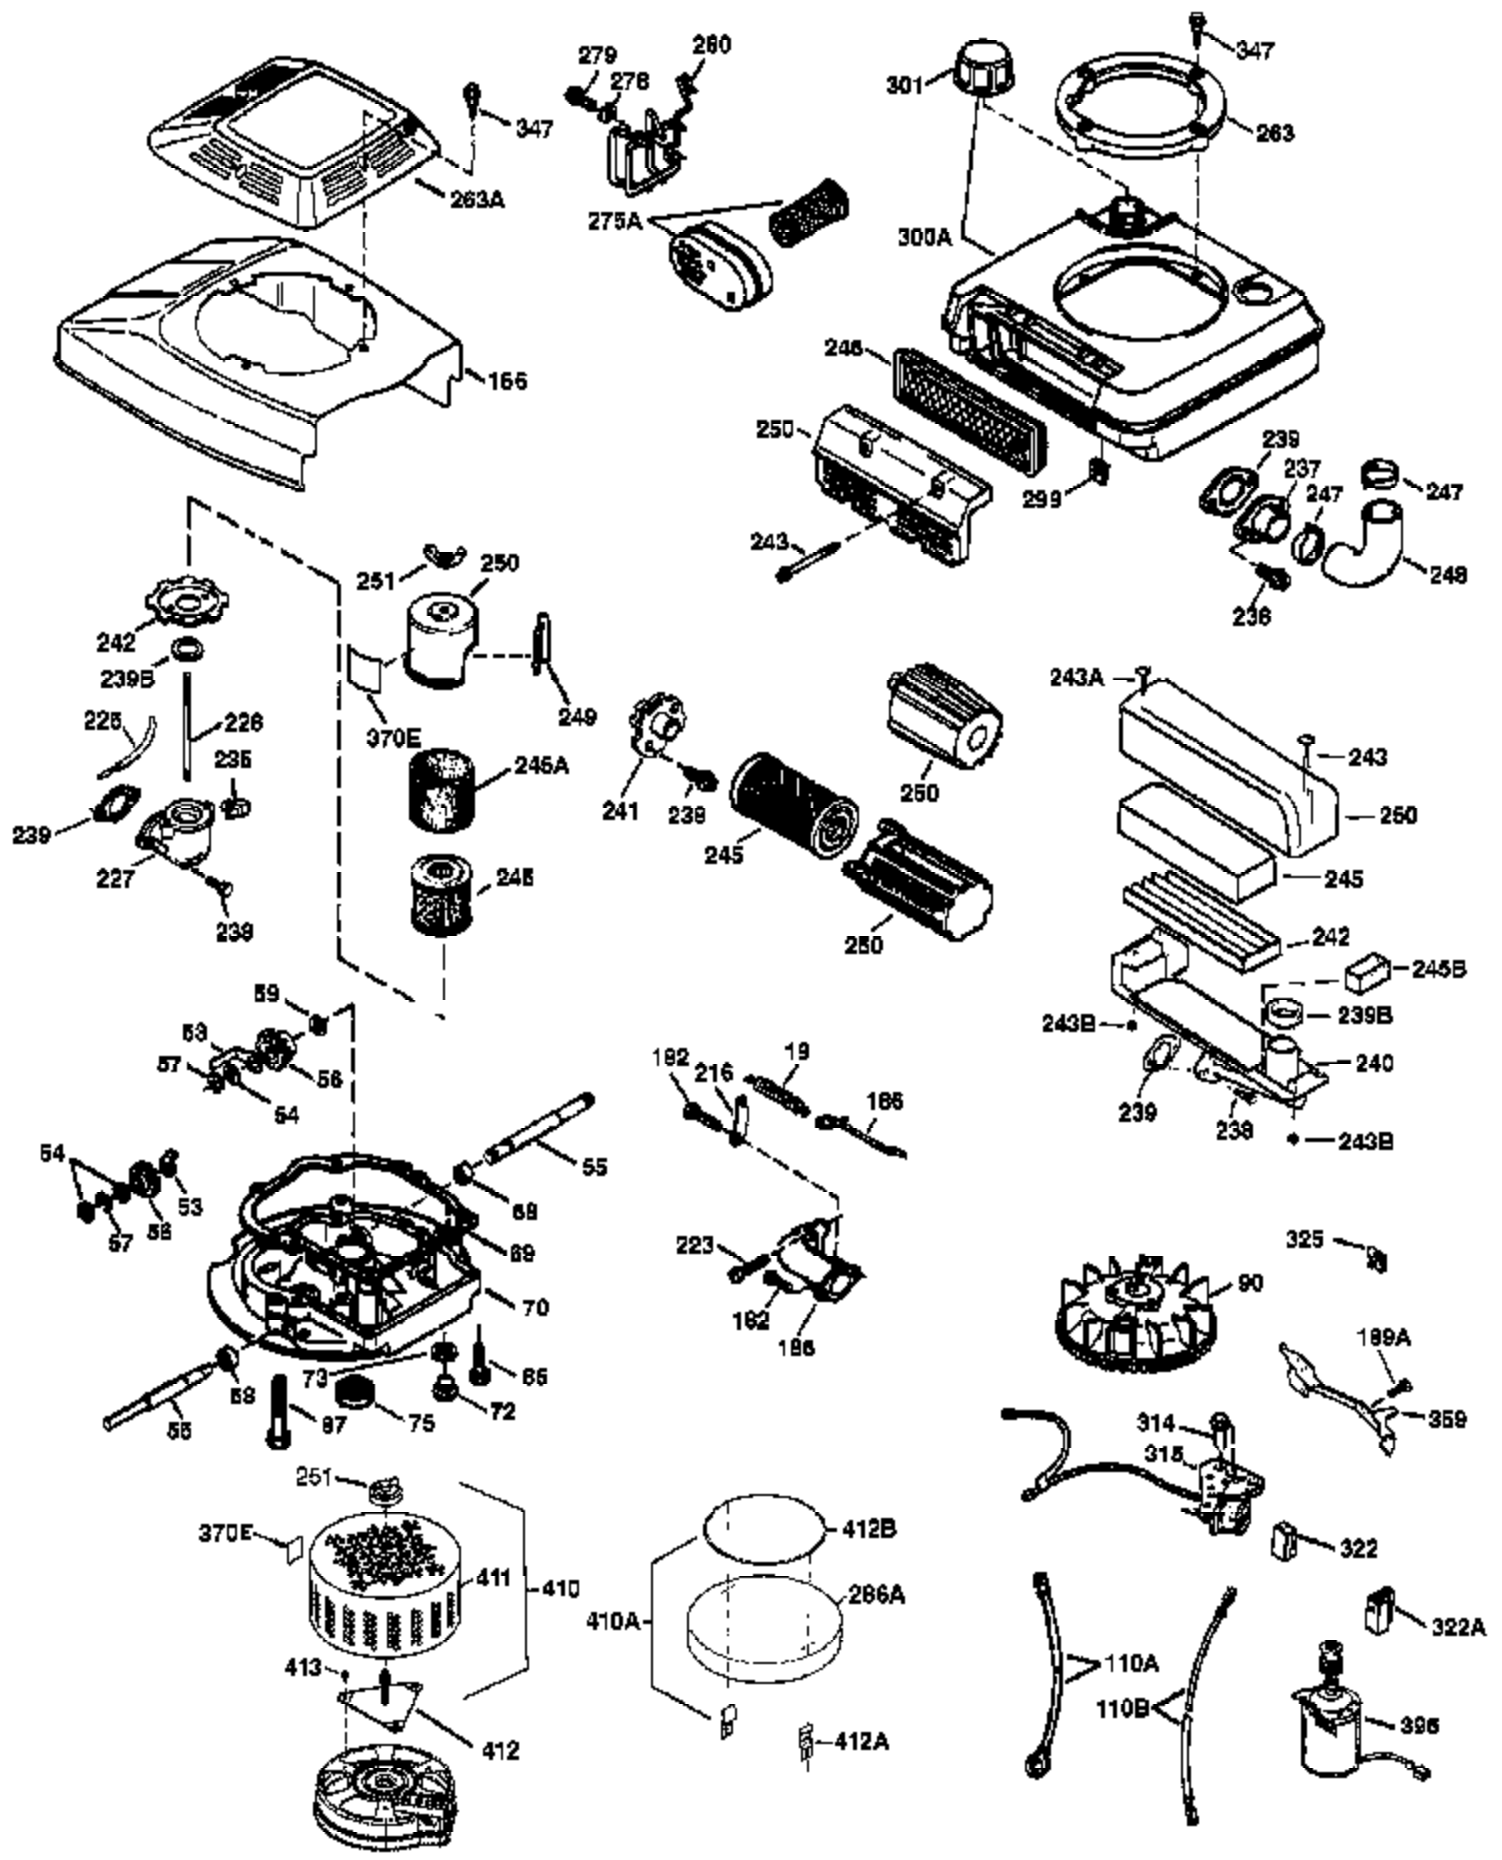

Ref #	Part Number	Qty	Description
19	35998	1	Extension Spring
69	35261	1	* Mounting Flange Gasket
70	36995	1	Mounting Flange (Incl. 72 thru 83)
72	30572	1	Oil Drain Plug (Incl. 73)
73	28833	1	Drain Plug Gasket
75	27897	1	Oil Seal
86	650488	6	Screw, 1/4-20 x 1-1/4"
90	611044	1	Flywheel
110A	36953	1	Ground Wire
110B	36954	1	D.C. Starter Wire
129	650818	2	Screw, 5/16-18 x 1-1/2"
182	6201	2	Screw, 1/4-28 x 7/8"
185	36544	1	Intake Pipe
186	36255	1	Governor Link
189A	650844	1	Screw, 1/4-20 x 3/4"
206	610973	1	Terminal
223	650451	2	Screw, 1/4-20 x 1"
238	650806	2	Screw, 10-32 x 5/8"
239	34338	1	* Air Cleaner Gasket
240	36743	1	Air Cleaner Body
245	36745	1	Air Cleaner Filter
250	36744	1	Air Cleaner Cover
261A	650765	1	Screw, 10-32 x 1/2"
263A	36758	1	Starter Grill
279	30200	1	Screw, 10-24 x 9/16"
279A	30063	2	Screw, Torx T-30, 10-24 x 1/2"
280	37010	1	Heat Shield
301	36246	1	Fuel Cap
314	650767	2	Screw, 8-32 x 27/64"
315	36952	1	Alternator Coil
322	35013	1	Connector Body
322A	610885	1	Connector Body
325	35249	1	Spring Clip
359A	36809	1	Starter Guard
359	36646	1	Starter Guard
380	632742	1	Carburetor (Incl. 184)
395	35709	1	Electric Starter Motor (12 Volt)