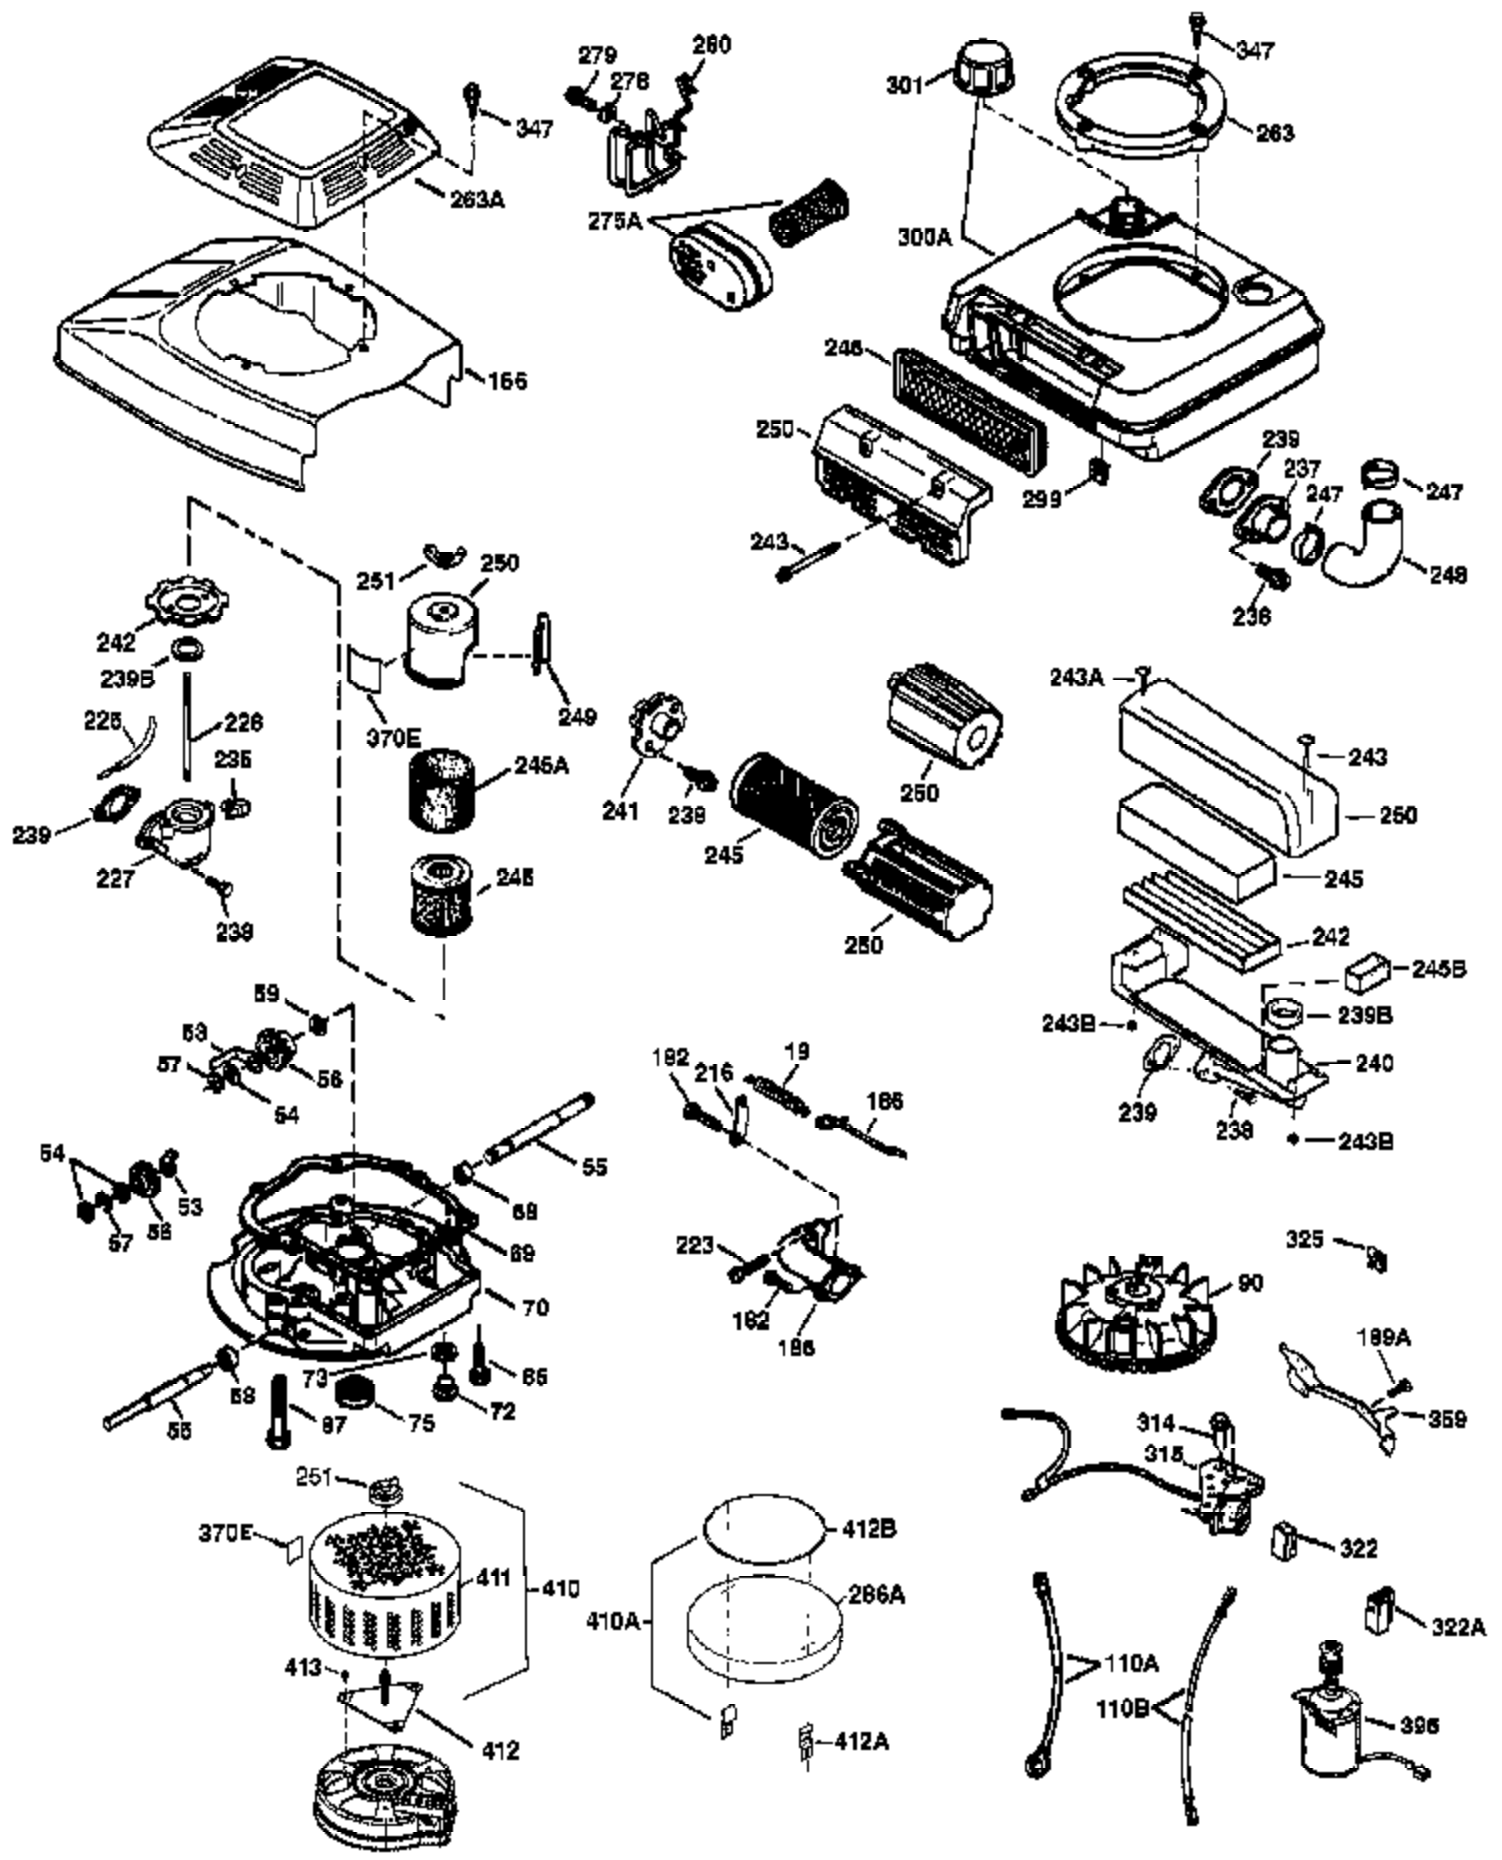

Ref #	Part Number	Qty	Description
417	650821	1	Screw, 10-32 x 1/2" (Optional)
420	730225A	1	SAE 30 4-Cycle Engine Oil (Quart)

Ref #	Part Number	Qty	Description
19	36281	1	Extension Spring
69	35261	1	* Mounting Flange Gasket
70	34311E	1	Mounting Flange (Incl. 72 thru 83,306 )
72	36083	1	Oil Drain Plug
75	27897	1	Oil Seal
86	650488	6	Screw, 1/4-20 x 1-1/4"
90	611112	1	Flywheel
182	6201	2	Screw, 1/4-28 x 7/8"
185	36544	1	Intake Pipe
186	34337	1	Governor Link
189A	650926	1	Screw, 8-32 x 21/64"
223	650451	2	Screw, 1/4-20 x 1"
238	650932	2	Screw, 10-32 x 49/64"
239	34338	1	* Air Cleaner Gasket
241	35797	1	Air Cleaner Collar
245	35066	1	Air Cleaner Filter
250	35986	1	Air Cleaner Cover
263A	37184	1	Starter Grill
275A	36847	1	Spark Arrestor Muffler (Optional) (Incl. 284,284A,416 & 417)
279	30063	2	Screw, Torx T-30, 1/4-20 x 1/2"
279A	30200	1	Screw, 10-24 x 9/16"
280	36765	1	Heat Shield
301	36246	1	Fuel Cap
347	651038	1	Screw, 10-32 x 51/64"
359	37121	1	Starter Guard
380	632747	1	Carburetor (Incl. 184)