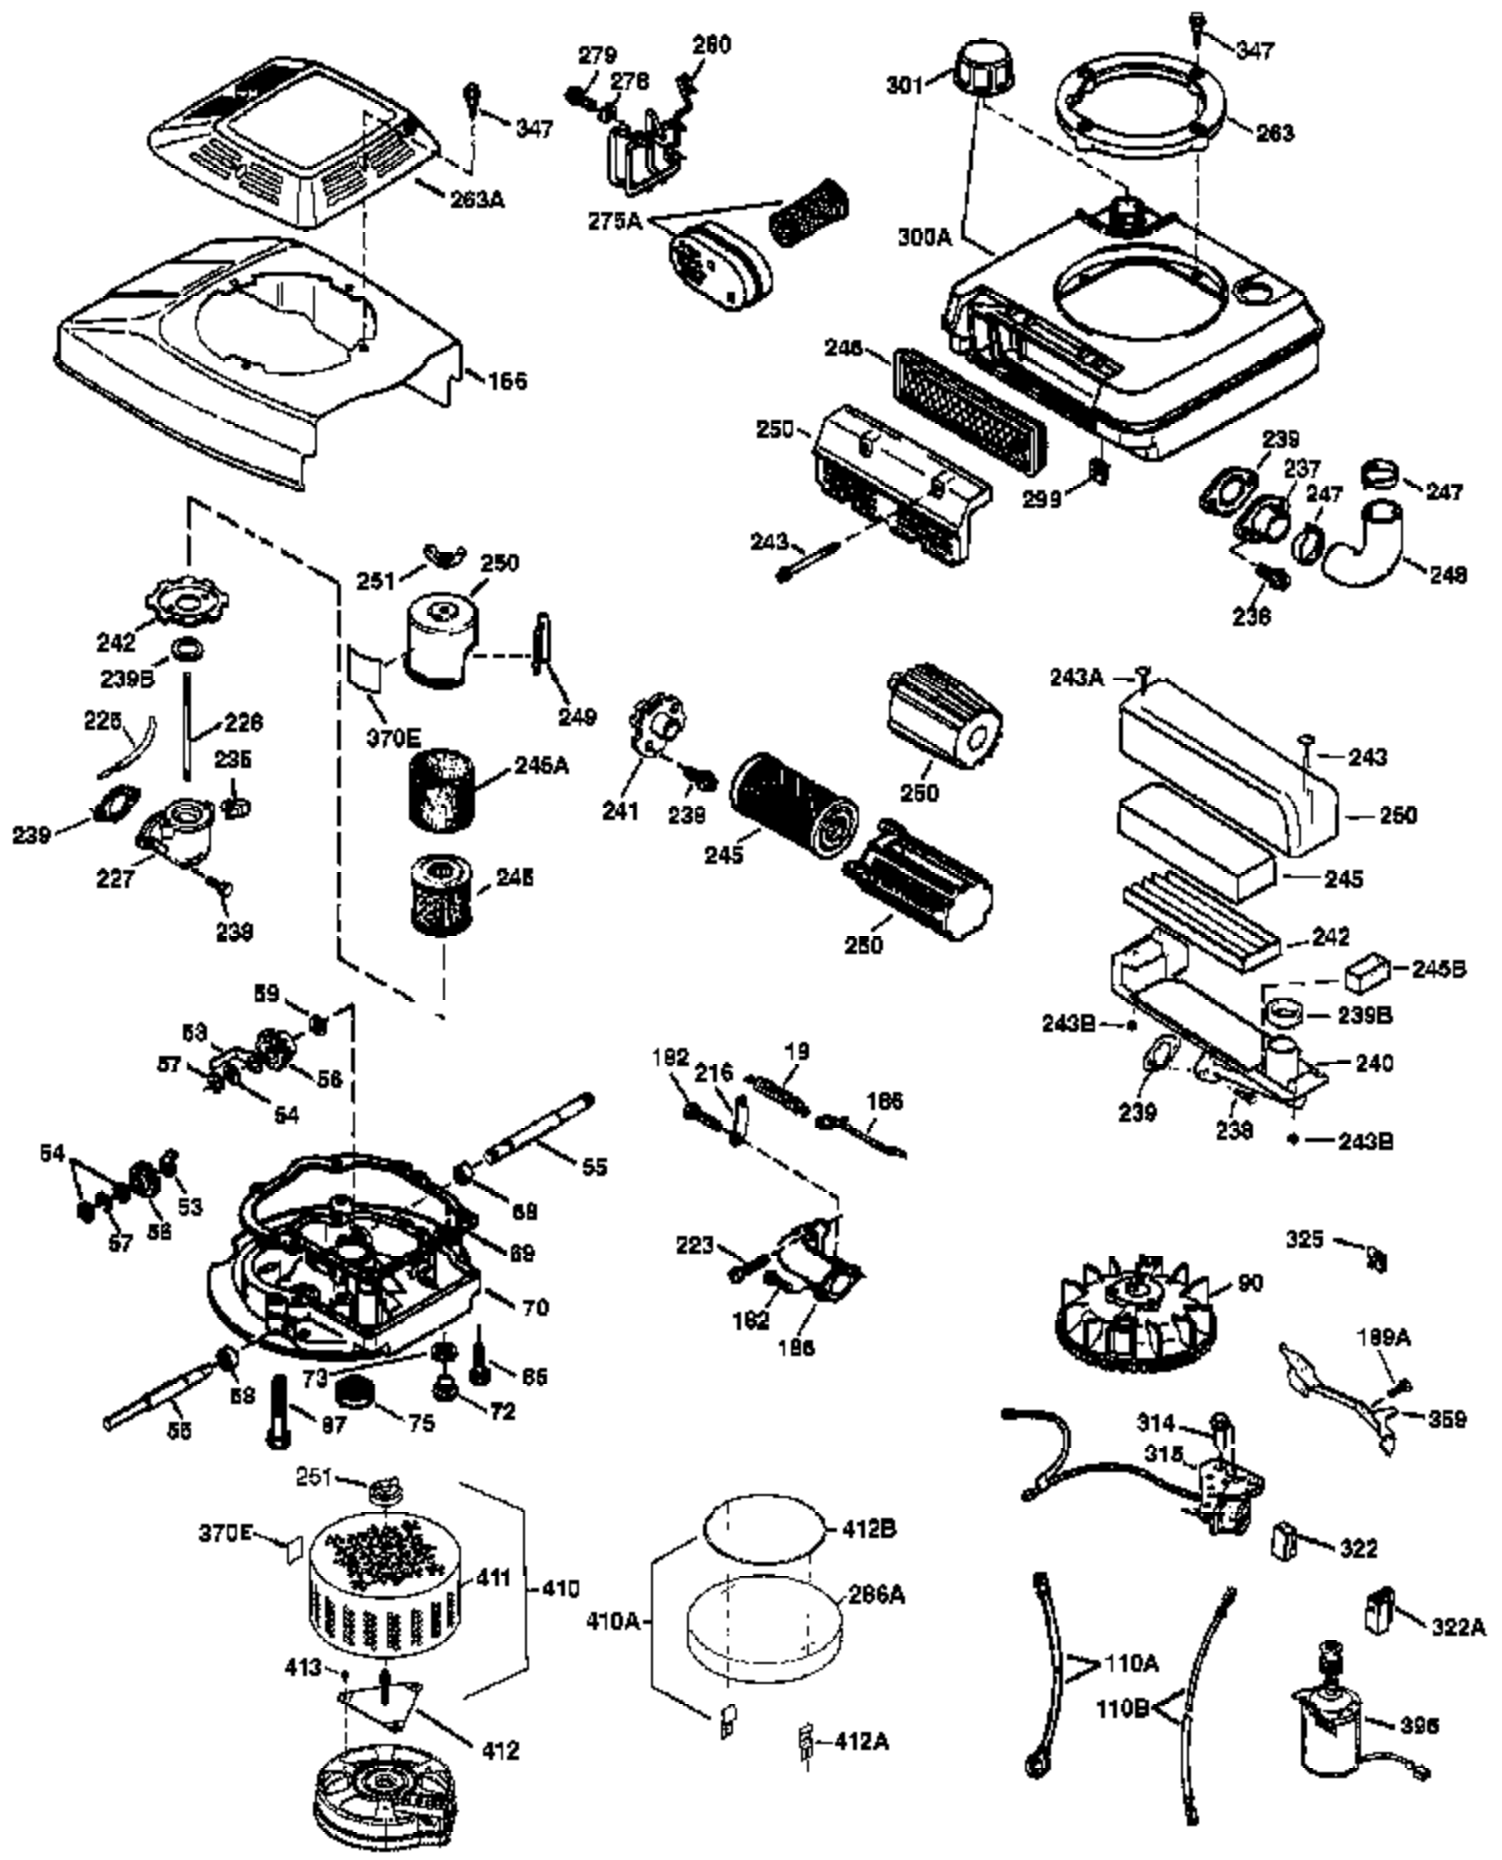

Ref #	Part Number	Qty	Description
19	36281	1	Extension Spring
69	35261	1	* Mounting Flange Gasket
70	34311E	1	Mounting Flange (Incl. 72 thru 83,306)
72	36083	1	Oil Drain Plug
75	27897	1	Oil Seal
86	650488	6	Screw, 1/4-20 x 1-1/4"
90	611150	1	Flywheel
110B	36954	1	D.C. Starter Wire
110A	36953	1	Ground Wire
182	6201	2	Screw, 1/4-28 x 7/8"
185	36544	1	Intake Pipe
186	34337	1	Governor Link
189A	650844	1	Screw, 1/4-20 x 3/4"
223	650451	2	Screw, 1/4-20 x 1"
238	650932	2	Screw, 10-32 x 49/64"
239	34338	1	* Air Cleaner Gasket
241	35797	1	Air Cleaner Collar
245	35066	1	Air Cleaner Filter
250	35986	1	Air Cleaner Cover
263A	37184	1	Starter Grill
275A	36847	1	Spark Arrestor Muffler (Optional) (Incl. 284,284A,416 & 417)
279	30200	1	Screw, 10-24 x 9/16"
279A	30063	2	Screw, Torx T-30, 10-24 x 1/2"
280	36765	1	Heat Shield
301	36246	1	Fuel Cap
314	650767	2	Screw, 8-32 x 27/64"
315	36952	1	Alternator Coil
322	35013	1	Connector Body
322A	610885	1	Connector Body
325	35249	1	Spring Clip
347	651038	1	Screw, 10-32 x 27/32"
359	36646	1	Starter Guard
359A	36809	1	Starter Guard
380	632747	1	Carburetor (Incl. 184)
395	35709	1	Electric Starter Motor (12 Volt)