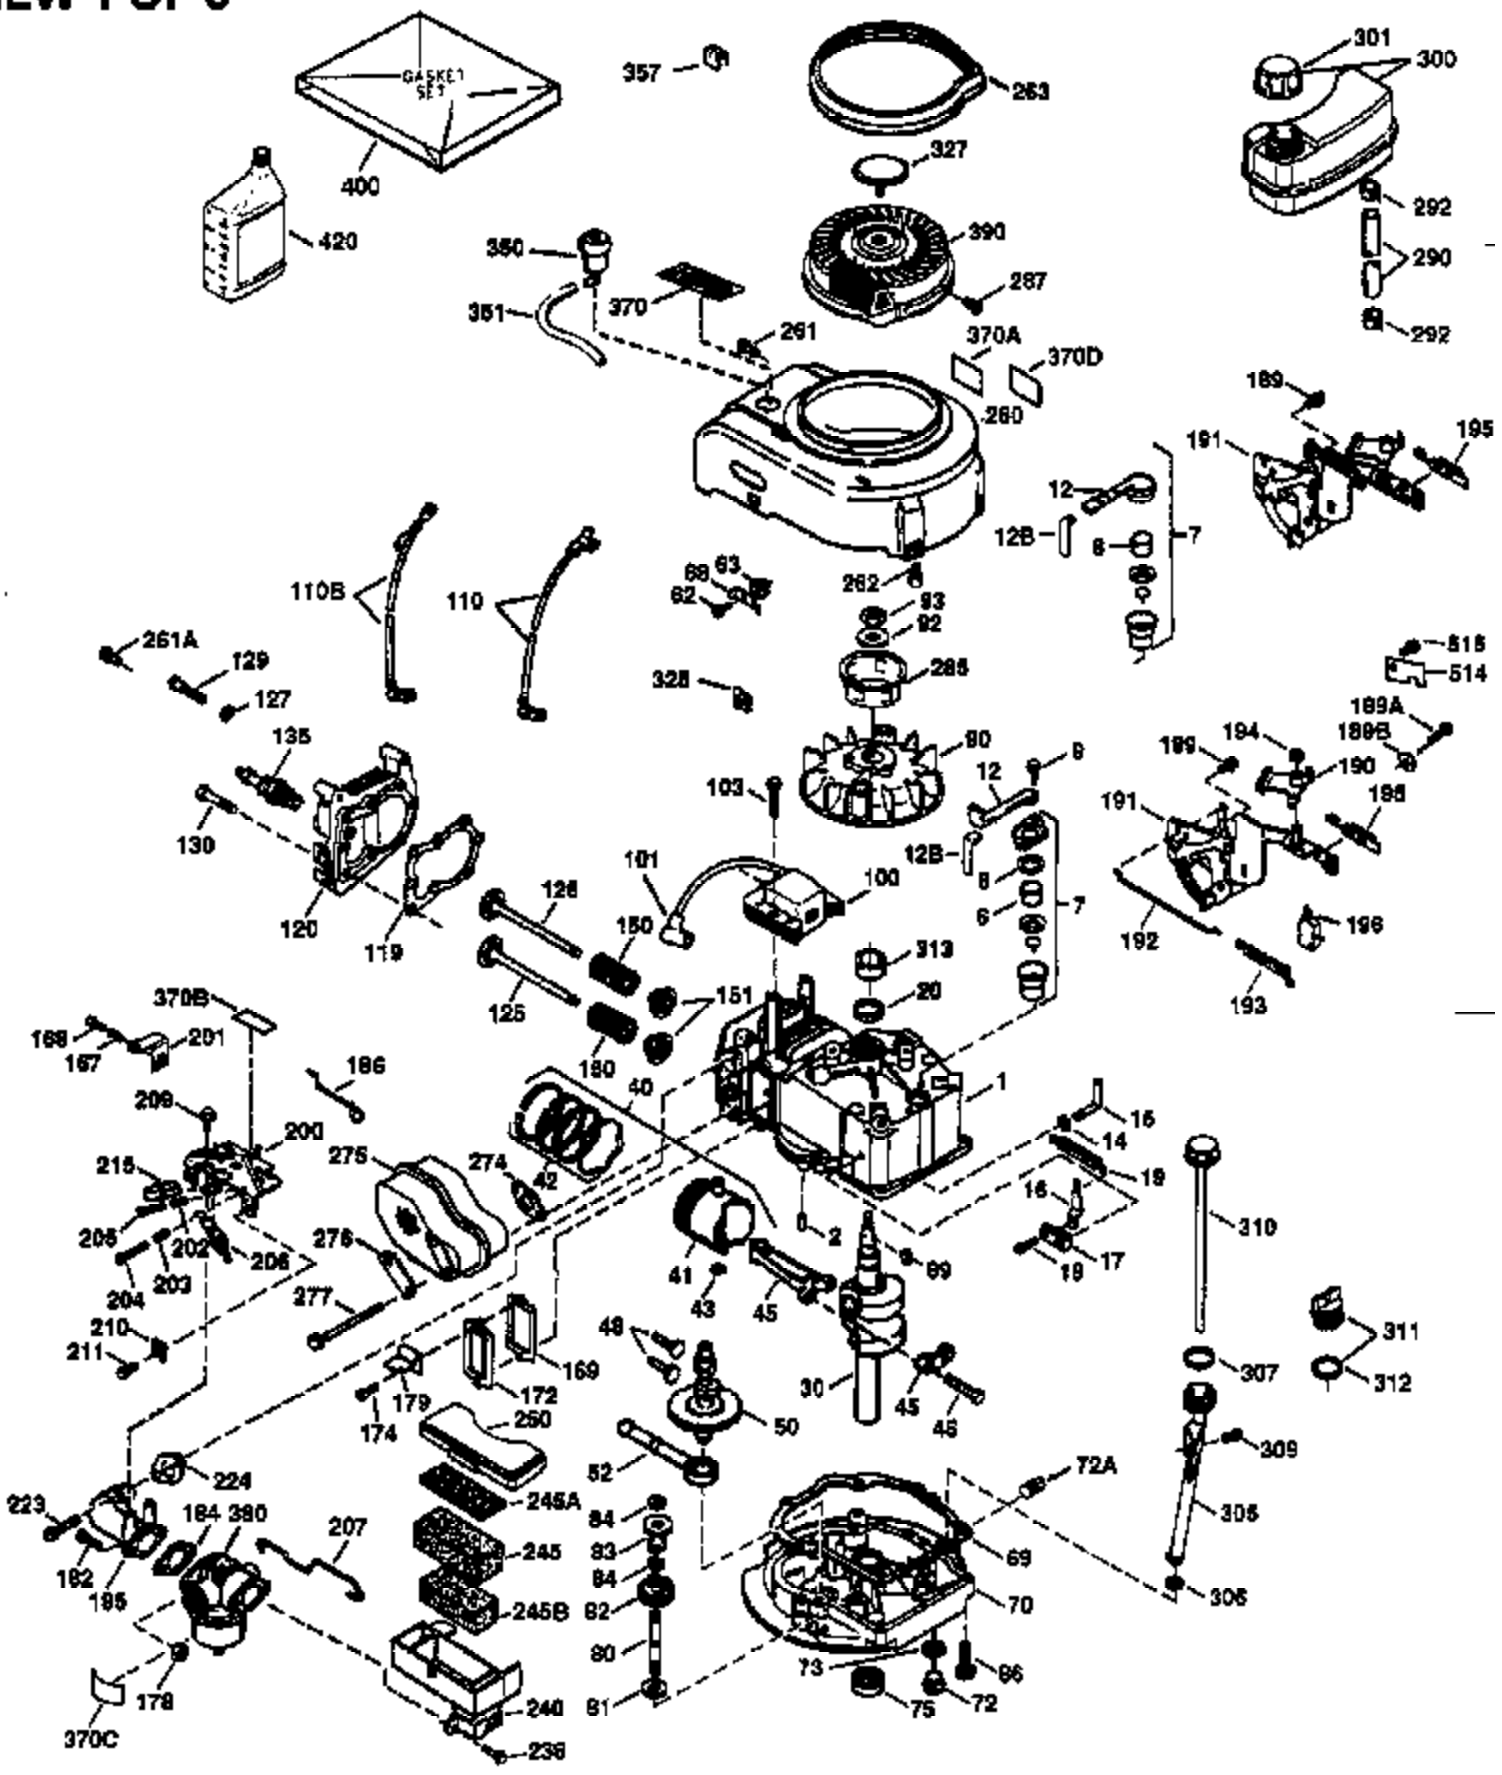

ILLUSTRATION SHOWS TYPICAL PARTS ONLY. ORDER BY PART NUMBER. PARTS NOT LISTED ARE SUPPLIED BY OEM.

VIEW 1 OF 3

Ref #	Part Number	Qty	Description
1	36265	1	Cylinder (Incl. 2 & 20)
2	26727	2	Dowel Pin
6	33734	1	Breather Element
7	34214A	1	Breather Ass'y. (Incl. 6, 8 & 9)
8	33735	1	* Breather Gasket
9	30200	2	Screw, 10-24 x 9/16"
12	35496	1	Breather Tube
14	28277	1	Washer
15	30589	1	Governor Rod (Incl. 14)
16	31383A	1	Governor Lever
17	31335	1	Governor Lever Clamp
18	650548	1	Screw, 8-32 x 5/16"
19	35998	1	Extension Spring
20	32600	1	Oil Seal
30	36215A	1	Crankshaft
40	36073	1	Piston, Pin & Ring Set (Std.)
40	36074	1	Piston, Pin & Ring Set (.010" OS)
40	36075	1	Piston, Pin & Ring Set (.020" OS)
41	36070	1	Piston & Pin Ass'y. (Std.) (Incl. 43)
41	36071	1	Piston & Pin Ass'y. (.010" OS) (Incl. 43)
41	36072	1	Piston & Pin Ass'y. (.020" OS) (Incl. 43)
42	36076	1	Ring Set (Std.)
42	36077	1	Ring Set (.010" OS)
42	36078	1	Ring Set (.020" OS)
43	20381	2	Piston Pin Retaining Ring
45	30963B	1	Connecting Rod Ass'y. (Incl. 46)
46	32610A	2	Connecting Rod Bolt
48	27241	2	Valve Lifter
50	35992	1	Camshaft (MCR)
52	29914	1	Oil Pump Ass'y.
69	35261	1	* Mounting Flange Gasket
70	34311D	1	Mounting Flange (Incl. 72 thru 83)
72	36083	1	Oil Drain Plug
75	27897	1	Oil Seal
80	30574A	1	Governor Shaft
81	30590A	1	Washer
82	30591	1	Governor Gear Ass'y. (Incl. 81)
83	30588A	1	Governor Spool
86	650488	6	Screw, 1/4-20 x 1-1/4"
89	611004	1	Flywheel Key
90	611112	1	Flywheel
92	650815	1	Belleville Washer
93	650816	1	Flywheel Nut
100	34443A	1	Solid State Ignition
101	610118	1	Spark Plug Cover
103	650814	2	Screw, Torx T-15, 10-24 x 1"
110	34961	1	Ground Wire
119	33554A	1	* Cylinder Head Gasket
120	34342	1	Cylinder Head
125	29313C	1	Exhaust Valve (Std.) (Incl. 151)
125	29315C	1	Exhaust Valve (1/32" OS) (Incl. 151)
126	29314B	1	Intake Valve (Std.) (Incl. 151)
126	29315C	1	Intake Valve (1/32" OS) (Incl. 151)
130	6021A	8	Screw, 5/16-18 x 1-1/2"
135	35395	1	Resistor Spark Plug (RJ19LM)
150	35991	2	Valve Spring
151	31673	2	Valve Spring Cap
169	27234A	1	* Valve Cover Gasket