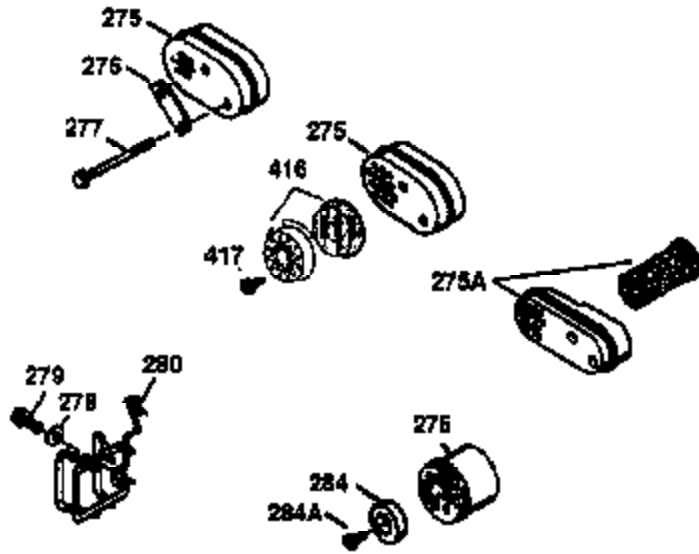

ILLUSTRATION SHOWS TYPICAL PARTS ONLY. ORDER BY PART NUMBER. PARTS NOT LISTED ARE SUPPLIED BY OEM.

VIEW 3 OF 3

Ref #	Part Number	Qty	Description
90	611112	1	Flywheel
238	650709	2	Screw, 10-32 x 7/16"
239	35815	1	Air Cleaner Gasket
243	650899	2	Screw, 10-32 x 2-3/32"
245	35500	1	Air Cleaner Filter
250	35503	1	Air Cleaner Cover
275	34613A	1	Muffler
276	33753	1	Locking Plate
277	650795	2	Screw, 1/4-20 x 2-1/4"