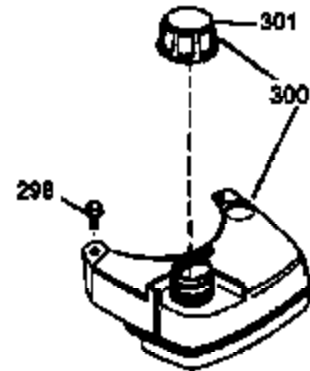

ILLUSTRATION SHOWS TYPICAL PARTS ONLY. ORDER BY PART NUMBER. PARTS NOT LISTED ARE SUPPLIED BY OEM.

VIEW 2 OF 3

Ref #	Part Number	Qty	Description
19	35998	1	Extension Spring
69	35261	1	* Mounting Flange Gasket
70	34311D	1	Mounting Flange (Incl. 72 thru 83)
72	36083	1	Oil Drain Plug
75	27897	1	Oil Seal
86	650488	6	Screw, 1/4-20 x 1-1/4"
182	6201	2	Screw, 1/4-28 x 7/8"
185	31384A	1	Intake Pipe (Incl. 224)
186	36201	1	Governor Link
223	650451	2	Screw, 1/4-20 x 1"
237	32971	1	Air Cleaner Adaptor
238	650709	2	Screw, 10-32 x 7/16"
239	35815	1	Air Cleaner Gasket
243	650899	2	Screw, 10-32 x 2-3/32"
245	35500	1	Air Cleaner Filter
247	35505	2	Air Cleaner Tube Clamp
248	35504	1	Air Cleaner Tube
250	35503	1	Air Cleaner Cover
263	35502	1	Trim Ring
287	650926	2	Screw, 8-32 x 21/64"
299	650900	2	"U" Type Nut, 10-32
300	35501A	1	Shroud & Tank Ass'y. (Incl. 301)
301	35355	1	Fuel Cap
347	650898	4	Screw, 10-32 x 27/32"
390	590686	1	Rewind Starter