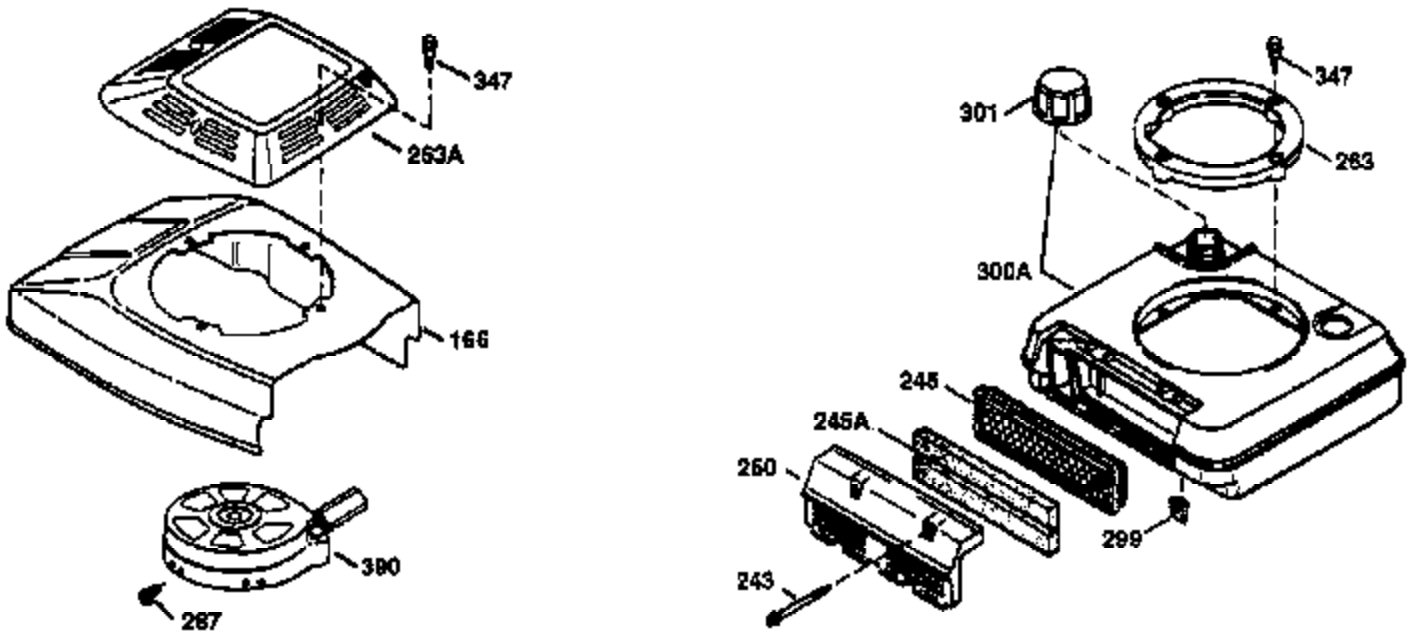

ILLUSTRATION SHOWS TYPICAL PARTS ONLY. ORDER BY PART NUMBER. PARTS NOT LISTED ARE SUPPLIED BY OEM.

VIEW 2 OF 3

Ref #	Part Number	Qty	Description
19	35998	1	Extension Spring
69	35261	1	* Mounting Flange Gasket
70	34311D	1	Mounting Flange (Incl. 72 thru 83)
72	36083	1	Oil Drain Plug
75	27897	1	Oil Seal
86	650488	6	Screw, 1/4-20 x 1-1/4"
182	6201	2	Screw, 1/4-28 x 7/8"
185	31384A	1	Intake Pipe (Incl. 224)
186	36201	1	Governor Link
223	650451	2	Screw, 1/4-20 x 1"
237	32971	1	Air Cleaner Adaptor
238	650709	2	Screw, 10-32 x 7/16"
239	35815	1	Air Cleaner Gasket
243	650899	2	Screw, 10-32 x 2-3/32"
245	35500	1	Air Cleaner Filter
247	35505	2	Air Cleaner Tube Clamp
248	35504	1	Air Cleaner Tube
250	35503	1	Air Cleaner Cover
263	35502	1	Trim Ring
287	650926	2	Screw, 8-32 x 21/64"
299	650900	2	"U" Type Nut, 10-32
300	35501A	1	Shroud & Tank Ass'y. (Incl. 301)
301	35355	1	Fuel Cap
347	650898	4	Screw, 10-32 x 27/32"
390	590686	1	Rewind Starter