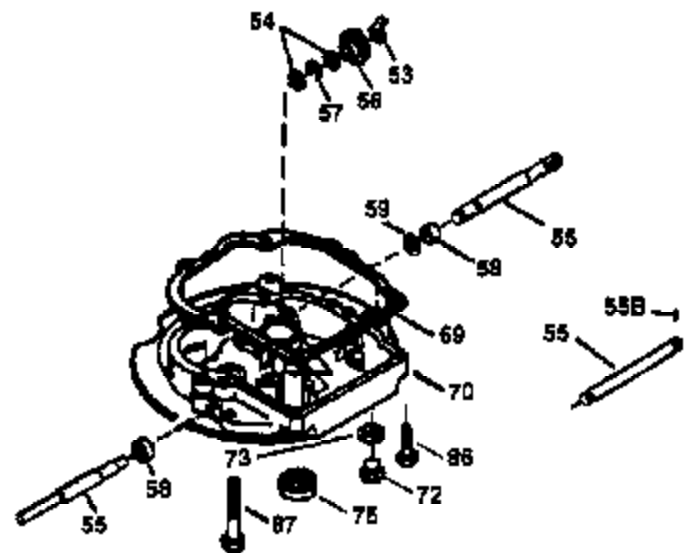

ILLUSTRATION SHOWS TYPICAL PARTS ONLY. ORDER BY PART NUMBER. PARTS NOT LISTED ARE SUPPLIED BY OEM.

VIEW 2 OF 3

Ref #	Part Number	Qty	Description
19	35998	1	Extension Spring
69	35261	1	* Mounting Flange Gasket
70	34311D	1	Mounting Flange (Incl. 72 thru 83)
72	36083	1	Oil Drain Plug
75	27897	1	Oil Seal
86	650488	6	Screw, 1/4-20 x 1-1/4"
182	6201	2	Screw, 1/4-28 x 7/8"
185	31384A	1	Intake Pipe (Incl. 224)
186	36201	1	Governor Link
223	650451	2	Screw, 1/4-20 x 1"
237	32971	1	Air Cleaner Adaptor
238	650709	2	Screw, 10-32 x 7/16"
239	35815	1	Air Cleaner Gasket
243	650899	2	Screw, 10-32 x 2-3/32"
245	35500	1	Air Cleaner Filter
247	35505	2	Air Cleaner Tube Clamp
248	35504	1	Air Cleaner Tube
250	35503	1	Air Cleaner Cover
263	35502	1	Trim Ring
287	650926	2	Screw, 8-32 x 21/64"
299	650900	2	"U" Type Nut, 10-32
300	35501A	1	Shroud & Tank Ass'y. (Incl. 301)
301	35355	1	Fuel Cap
347	650898	4	Screw, 10-32 x 27/32"
390	590686	1	Rewind Starter