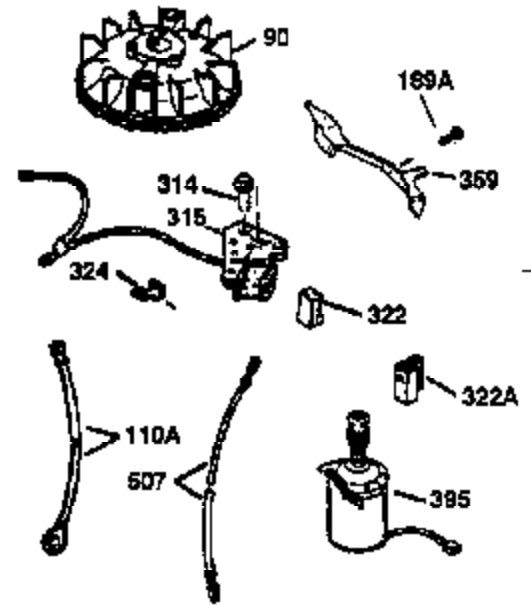

ILLUSTRATION SHOWS TYPICAL PARTS ONLY. ORDER BY PART NUMBER. PARTS NOT LISTED ARE SUPPLIED BY OEM.

VIEW 3 OF 3

Ref #	Part Number	Qty	Description
90	611112	1	Flywheel
238	650709	2	Screw, 10-32 x 7/16"
239	35815	1	Air Cleaner Gasket
243	650899	2	Screw, 10-32 x 2-3/32"
245	35500	1	Air Cleaner Filter
250	35503	1	Air Cleaner Cover
275	34613A	1	Muffler
276	33753	1	Locking Plate
277	650795	2	Screw, 1/4-20 x 2-1/4"