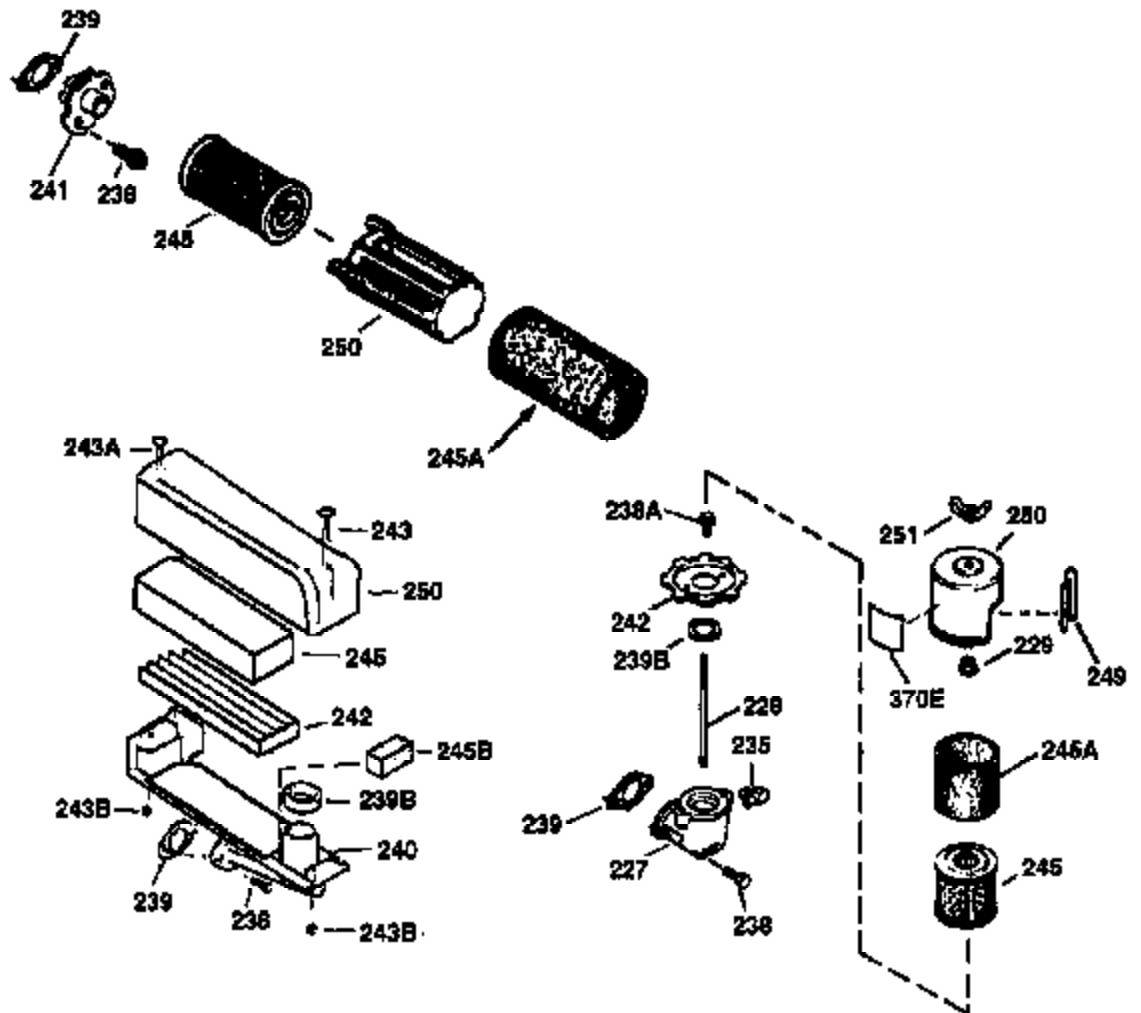

ILLUSTRATION SHOWS TYPICAL PARTS ONLY. ORDER BY PART NUMBER. PARTS NOT LISTED ARE SUPPLIED BY OEM.

VIEW 3 OF 3

Ref #	Part Number	Qty	Description
90	611112	1	Flywheel
238	650709	2	Screw, 10-32 x 7/16"
239	35815	1	Air Cleaner Gasket
243	650899	2	Screw, 10-32 x 2-3/32"
245	35500	1	Air Cleaner Filter
250	35503	1	Air Cleaner Cover
275	34613A	1	Muffler
276	33753	1	Locking Plate
277	650795	2	Screw, 1/4-20 x 2-1/4"