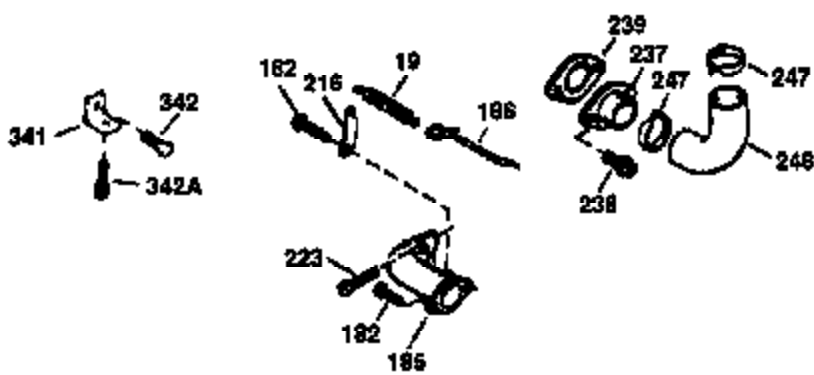

ILLUSTRATION SHOWS TYPICAL PARTS ONLY. ORDER BY PART NUMBER. PARTS NOT LISTED ARE SUPPLIED BY OEM.

VIEW 2 OF 3

Ref #	Part Number	Qty	Description
19	35998	1	Extension Spring
69	35261	1	* Mounting Flange Gasket
70	34311D	1	Mounting Flange (Incl. 72 thru 83)
72	36083	1	Oil Drain Plug
75	27897	1	Oil Seal
86	650488	6	Screw, 1/4-20 x 1-1/4"
182	6201	2	Screw, 1/4-28 x 7/8"
185	31384A	1	Intake Pipe (Incl. 224)
186	36201	1	Governor Link
223	650451	2	Screw, 1/4-20 x 1"
237	32971	1	Air Cleaner Adaptor
238	650709	2	Screw, 10-32 x 7/16"
239	35815	1	Air Cleaner Gasket
243	650899	2	Screw, 10-32 x 2-3/32"
245	35500	1	Air Cleaner Filter
247	35505	2	Air Cleaner Tube Clamp
248	35504	1	Air Cleaner Tube
250	35503	1	Air Cleaner Cover
263	35502	1	Trim Ring
287	650926	2	Screw, 8-32 x 21/64"
299	650900	2	"U" Type Nut, 10-32
300	35501A	1	Shroud & Tank Ass'y. (Incl. 301)
301	35355	1	Fuel Cap
347	650898	4	Screw, 10-32 x 27/32"
390	590686	1	Rewind Starter