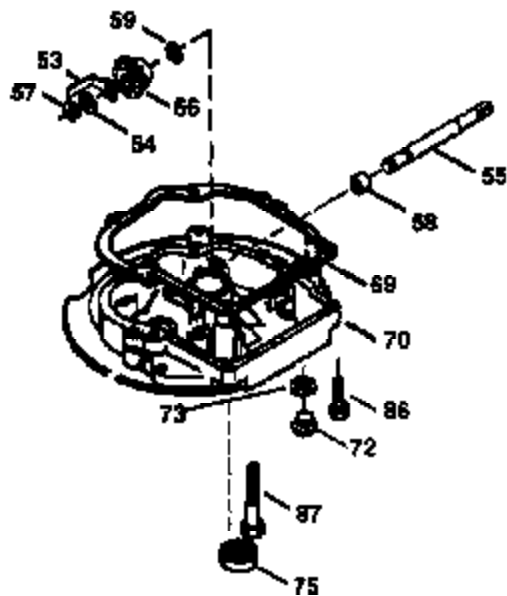

ILLUSTRATION SHOWS TYPICAL PARTS ONLY. ORDER BY PART NUMBER. PARTS NOT LISTED ARE SUPPLIED BY OEM.

VIEW 2 OF 3

Ref #	Part Number	Qty	Description
19	35998	1	Extension Spring
69	35261	1	* Mounting Flange Gasket
70	34311D	1	Mounting Flange (Incl. 72 thru 83)
72	36083	1	Oil Drain Plug
75	27897	1	Oil Seal
86	650488	6	Screw, 1/4-20 x 1-1/4"
182	6201	2	Screw, 1/4-28 x 7/8"
185	31384A	1	Intake Pipe (Incl. 224)
186	36201	1	Governor Link
223	650451	2	Screw, 1/4-20 x 1"
237	32971	1	Air Cleaner Adaptor
238	650709	2	Screw, 10-32 x 7/16"
239	35815	1	Air Cleaner Gasket
243	650899	2	Screw, 10-32 x 2-3/32"
245	35500	1	Air Cleaner Filter
247	35505	2	Air Cleaner Tube Clamp
248	35504	1	Air Cleaner Tube
250	35503	1	Air Cleaner Cover
263	35502	1	Trim Ring
287	650926	2	Screw, 8-32 x 21/64"
299	650900	2	"U" Type Nut, 10-32
300	35501A	1	Shroud & Tank Ass'y. (Incl. 301)
301	35355	1	Fuel Cap
347	650898	4	Screw, 10-32 x 27/32"
390	590686	1	Rewind Starter