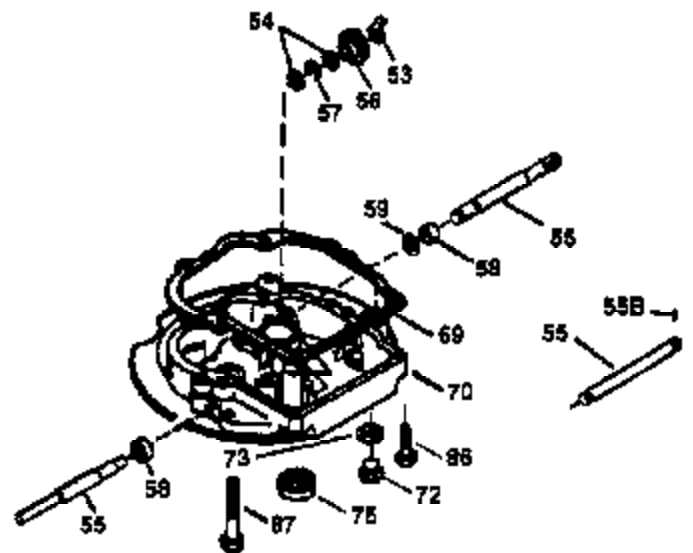

ILLUSTRATION SHOWS TYPICAL PARTS ONLY. ORDER BY PART NUMBER. PARTS NOT LISTED ARE SUPPLIED BY OEM.

VIEW 2 OF 3

Ref #	Part Number	Qty	Description
19	35998	1	Extension Spring
69	35261	1	* Mounting Flange Gasket
70	34311D	1	Mounting Flange (Incl. 72 thru 83)
72	36083	1	Oil Drain Plug
75	27897	1	Oil Seal
86	650488	6	Screw, 1/4-20 x 1-1/4"
182	6201	2	Screw, 1/4-28 x 7/8"
185	31384A	1	Intake Pipe (Incl. 224)
186	36201	1	Governor Link
223	650451	2	Screw, 1/4-20 x 1"
237	32971	1	Air Cleaner Adaptor
238	650709	2	Screw, 10-32 x 7/16"
239	35815	1	Air Cleaner Gasket
243	650899	2	Screw, 10-32 x 2-3/32"
245	35500	1	Air Cleaner Filter
247	35505	2	Air Cleaner Tube Clamp
248	35504	1	Air Cleaner Tube
250	35503	1	Air Cleaner Cover
263	36484	1	Trim Ring
287	650926	2	Screw, 8-32 x 21/64"
299	650900	2	"U" Type Nut, 10-32
300	35501A	1	Shroud & Tank Ass'y. (Incl. 301)
301	35355	1	Fuel Cap
347	650898	4	Screw, 10-32 x 27/32"
390	590694	1	Rewind Starter (NOTE: This engine could have been built with 590686 starter. Refer to the design of the air intake louvers for part identification. Individual starter parts do not interchange.)