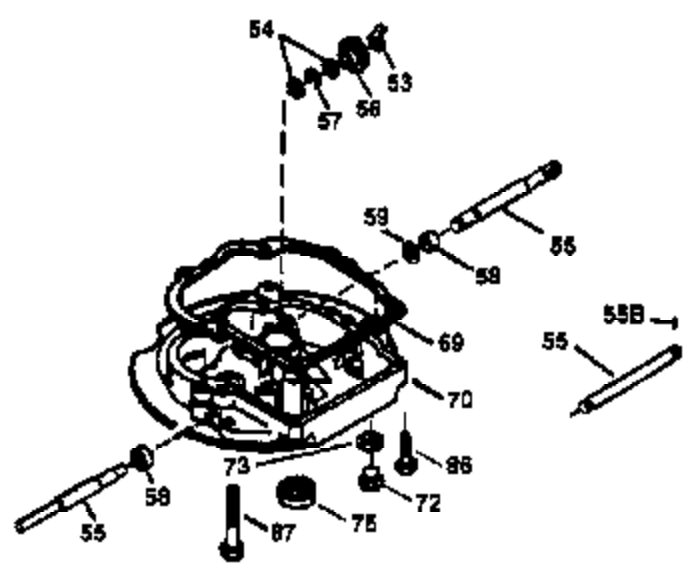

ILLUSTRATION SHOWS TYPICAL PARTS ONLY. ORDER BY PART NUMBER. PARTS NOT LISTED ARE SUPPLIED BY OEM.

VIEW 2 OF 3

Ref #	Part Number	Qty	Description
19	36281	1	Extension Spring
69	35261	1	* Mounting Flange Gasket
70	34311D	1	Mounting Flange (Incl. 72 thru 83)
72	36083	1	Oil Drain Plug
75	27897	1	Oil Seal
86	650488	6	Screw, 1/4-20 x 1-1/4"
182	6201	2	Screw, 1/4-28 x 7/8"
185	31384A	1	Intake Pipe (Incl. 224)
186	34337	1	Governor Link
223	650451	2	Screw, 1/4-20 x 1"
237	32971	1	Air Cleaner Adaptor
238	650709	2	Screw, 10-32 x 7/16"
239	35815	1	Air Cleaner Gasket
243	650899	2	Screw, 10-32 x 2-3/32"
245	35500	1	Air Cleaner Filter
247	35505	2	Air Cleaner Tube Clamp
248	35504	1	Air Cleaner Tube
250	35503	1	Air Cleaner Cover
263	35502	1	Trim Ring
287	650926	2	Screw, 8-32 x 21/64"
299	650900	2	"U" Type Nut, 10-32
300	35501A	1	Shroud & Tank Ass'y. (Incl. 301)
301	35355	1	Fuel Cap
347	650898	4	Screw, 10-32 x 27/32"
390	590686	1	Rewind Starter