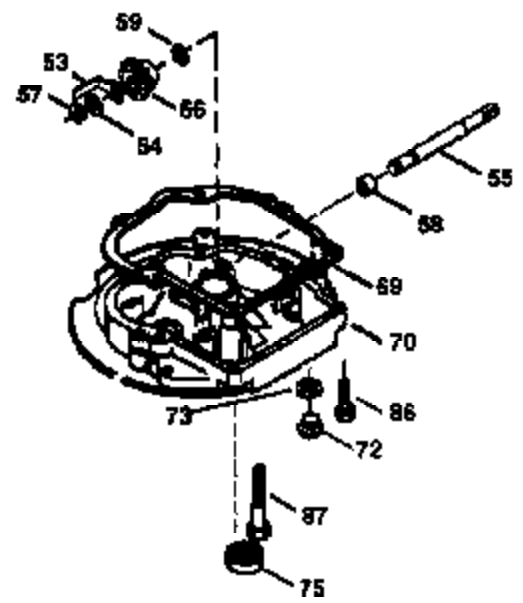

ILLUSTRATION SHOWS TYPICAL PARTS ONLY. ORDER BY PART NUMBER. PARTS NOT LISTED ARE SUPPLIED BY OEM.

VIEW 2 OF 3

Ref #	Part Number	Qty	Description
19	36281	1	Extension Spring
69	35261	1	* Mounting Flange Gasket
70	34311D	1	Mounting Flange (Incl. 72 thru 83)
72	36083	1	Oil Drain Plug
75	27897	1	Oil Seal
86	650488	6	Screw, 1/4-20 x 1-1/4"
182	6201	2	Screw, 1/4-28 x 7/8"
185	31384A	1	Intake Pipe (Incl. 224)
186	34337	1	Governor Link
223	650451	2	Screw, 1/4-20 x 1"
237	32971	1	Air Cleaner Adaptor
238	650709	2	Screw, 10-32 x 7/16"
239	35815	1	Air Cleaner Gasket
243	650899	2	Screw, 10-32 x 2-3/32"
245	35500	1	Air Cleaner Filter
247	35505	2	Air Cleaner Tube Clamp
248	35504	1	Air Cleaner Tube
250	35503	1	Air Cleaner Cover
263	35502	1	Trim Ring
287	650926	2	Screw, 8-32 x 21/64"
299	650900	2	"U" Type Nut, 10-32
300	35501A	1	Shroud & Tank Ass'y. (Incl. 301)
301	35355	1	Fuel Cap
347	650898	4	Screw, 10-32 x 27/32"
390	590686	1	Rewind Starter