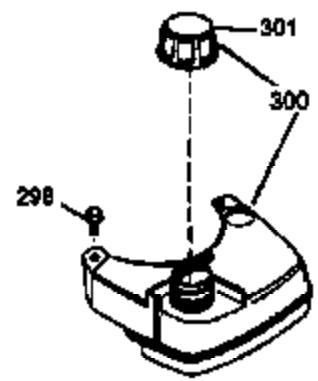

ILLUSTRATION SHOWS TYPICAL PARTS ONLY. ORDER BY PART NUMBER. PARTS NOT LISTED ARE SUPPLIED BY OEM.

VIEW 2 OF 3

Ref #	Part Number	Qty	Description
19	36281	1	Extension Spring
69	35261	1	* Mounting Flange Gasket
70	34311D	1	Mounting Flange (Incl. 72 thru 83)
72	36083	1	Oil Drain Plug
75	27897	1	Oil Seal
86	650488	6	Screw, 1/4-20 x 1-1/4"
182	6201	2	Screw, 1/4-28 x 7/8"
185	31384A	1	Intake Pipe (Incl. 224)
186	34337	1	Governor Link
223	650451	2	Screw, 1/4-20 x 1"
237	32971	1	Air Cleaner Adaptor
238	650709	2	Screw, 10-32 x 7/16"
239	35815	1	Air Cleaner Gasket
243	650899	2	Screw, 10-32 x 2-3/32"
245	35500	1	Air Cleaner Filter
247	35505	2	Air Cleaner Tube Clamp
248	35504	1	Air Cleaner Tube
250	35503	1	Air Cleaner Cover
263	35502	1	Trim Ring
287	650926	2	Screw, 8-32 x 21/64"
299	650900	2	"U" Type Nut, 10-32
300	35501A	1	Shroud & Tank Ass'y. (Incl. 301)
301	35355	1	Fuel Cap
347	650898	4	Screw, 10-32 x 27/32"
390	590686	1	Rewind Starter