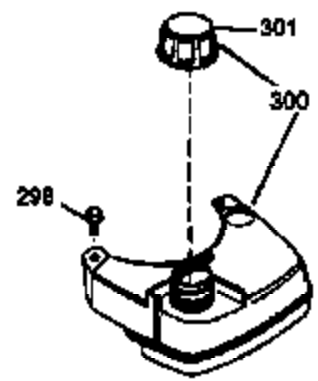

ILLUSTRATION SHOWS TYPICAL PARTS ONLY. ORDER BY PART NUMBER. PARTS NOT LISTED ARE SUPPLIED BY OEM.

VIEW 2 OF 3

Ref #	Part Number	Qty	Description
19	36281	1	Extension Spring
69	35261	1	* Mounting Flange Gasket
70	34311D	1	Mounting Flange (Incl. 72 thru 83)
72	36083	1	Oil Drain Plug
75	27897	1	Oil Seal
86	650488	6	Screw, 1/4-20 x 1-1/4"
182	6201	2	Screw, 1/4-28 x 7/8"
185	31384A	1	Intake Pipe (Incl. 224)
186	34337	1	Governor Link
223	650451	2	Screw, 1/4-20 x 1"
237	32971	1	Air Cleaner Adaptor
238	650709	2	Screw, 10-32 x 7/16"
239	35815	1	Air Cleaner Gasket
243	650899	2	Screw, 10-32 x 2-3/32"
245	35500	1	Air Cleaner Filter
245A	35705	1	Air Cleaner Filter
247	35505	2	Air Cleaner Tube Clamp
248	35504	1	Air Cleaner Tube
250	35503	1	Air Cleaner Cover
263	35502	1	Trim Ring
287	650926	2	Screw, 8-32 x 21/64"
299	650900	2	"U" Type Nut, 10-32
300	35501A	1	Shroud & Tank Ass'y. (Incl. 301)
301	35355	1	Fuel Cap
347	650898	4	Screw, 10-32 x 27/32"
390	590688	1	Rewind Starter