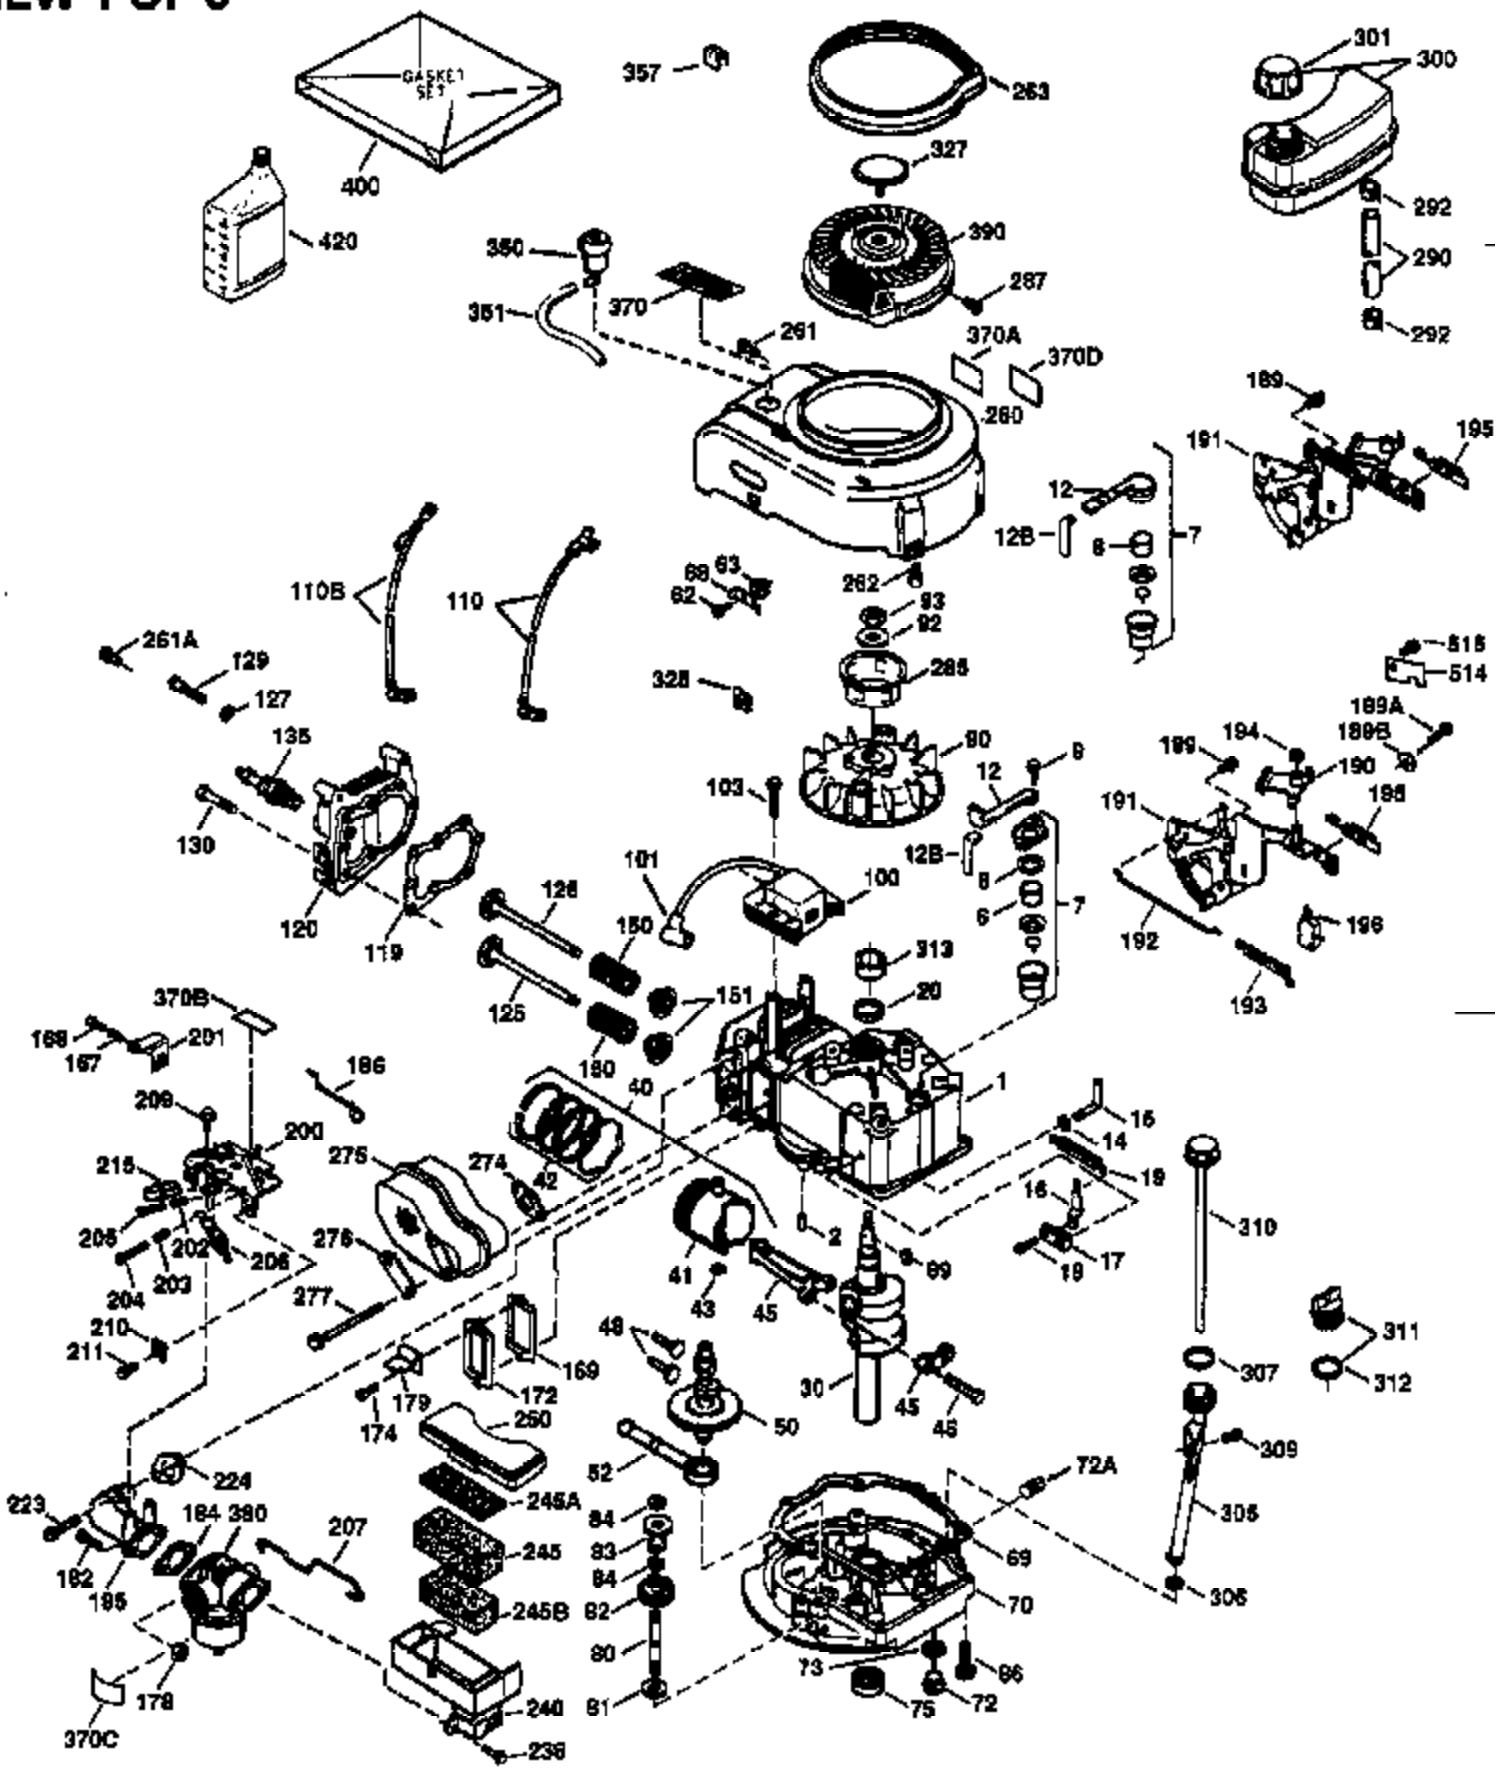

# VIEW 1 OF 3

Ref #	Part Number	Qty	Description
1	36265	1	Cylinder (Incl. 2 & 20)
2	26727	2	Dowel Pin
6	33734	1	Breather Element
7	34214A	1	Breather Ass'y. (Incl. 6, 8 & 9)
8	33735	1	* Breather Gasket
9	30200	2	Screw, 10-24 x 9/16"
12	35496	1	Breather Tube
14	28277	1	Washer
15	30589	1	Governor Rod (Incl. 14)
16	31383A	1	Governor Lever
17	31335	1	Governor Lever Clamp
18	650548	1	Screw, 8-32 x 5/16"
19	36281	1	Extension Spring
20	32600	1	Oil Seal
30	36215A	1	Crankshaft
40	36073	1	Piston, Pin & Ring Set (Std.)
40	36074	1	Piston, Pin & Ring Set (.010" OS)
40	36075	1	Piston, Pin & Ring Set (.020" OS)
41	36070	1	Piston & Pin Ass'y. (Std.) (Incl. 43)
41	36071	1	Piston & Pin Ass'y. (.010" OS) (Incl. 43)
41	36072	1	Piston & Pin Ass'y. (.020" OS) (Incl. 43)
42	36076	1	Ring Set (Std.)
42	36077	1	Ring Set (.010" OS)
42	36078	1	Ring Set (.020" OS)
43	20381	2	Piston Pin Retaining Ring
45	30963B	1	Connecting Rod Ass'y. (Incl. 46)
46	32610A	2	Connecting Rod Bolt
48	27241	2	Valve Lifter
50	35992	1	Camshaft (MCR)
52	29914	1	Oil Pump Ass'y.
69	35261	1	* Mounting Flange Gasket
70	34311D	1	Mounting Flange (Incl. 72 thru 83)
72	36083	1	Oil Drain Plug
75	27897	1	Oil Seal
80	30574A	1	Governor Shaft
81	30590A	1	Washer
82	30591	1	Governor Gear Ass'y. (Incl. 81)
83	30588A	1	Governor Spool
86	650488	6	Screw, 1/4-20 x 1-1/4"
89	611004	1	Flywheel Key
90	611112	1	Flywheel
92	650815	1	Belleville Washer
93	650816	1	Flywheel Nut
100	34443A	1	Solid State Ignition
101	610118	1	Spark Plug Cover
103	650814	2	Screw, Torx T-15, 10-24 x 1"
110	36230	1	Ground Wire
119	33554A	1	* Cylinder Head Gasket
120	34342	1	Cylinder Head
125	29313C	1	Exhaust Valve (Std.) (Incl. 151)
125	29315C	1	Exhaust Valve (1/32" OS) (Incl. 151)
126	29314B	1	Intake Valve (Std.) (Incl. 151)
126	29315C	1	Intake Valve (1/32" OS) (Incl. 151)
130	6021A	8	Screw, 5/16-18 x 1-1/2"
135	35395	1	Resistor Spark Plug (RJ19LM)
150	35991	2	Valve Spring
151	31673	2	Valve Spring Cap
169	27234A	1	* Valve Cover Gasket