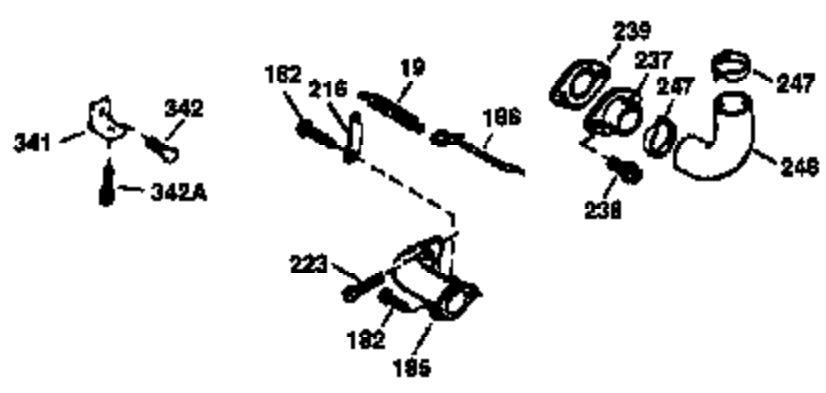

ILLUSTRATION SHOWS TYPICAL PARTS ONLY. ORDER BY PART NUMBER. PARTS NOT LISTED ARE SUPPLIED BY OEM.

VIEW 2 OF 3

Ref #	Part Number	Qty	Description
19	36281	1	Extension Spring
69	35261	1	* Mounting Flange Gasket
70	34311D	1	Mounting Flange (Incl. 72 thru 83)
72	36083	1	Oil Drain Plug
75	27897	1	Oil Seal
86	650488	6	Screw, 1/4-20 x 1-1/4"
182	6201	2	Screw, 1/4-28 x 7/8"
185	31384A	1	Intake Pipe (Incl. 224)
186	34337	1	Governor Link
223	650451	2	Screw, 1/4-20 x 1"
237	32971	1	Air Cleaner Adaptor
238	650709	2	Screw, 10-32 x 7/16"
239	35815	1	Air Cleaner Gasket
243	650899	2	Screw, 10-32 x 2-3/32"
245	35500	1	Air Cleaner Filter
245A	35705	1	Air Cleaner Filter
247	35505	2	Air Cleaner Tube Clamp
248	35504	1	Air Cleaner Tube
250	35503	1	Air Cleaner Cover
263	35502	1	Trim Ring
287	650926	2	Screw, 8-32 x 21/64"
299	650900	2	"U" Type Nut, 10-32
300	35501A	1	Shroud & Tank Ass'y. (Incl. 301)
301	35355	1	Fuel Cap
347	650898	4	Screw, 10-32 x 27/32"
390	590688	1	Rewind Starter