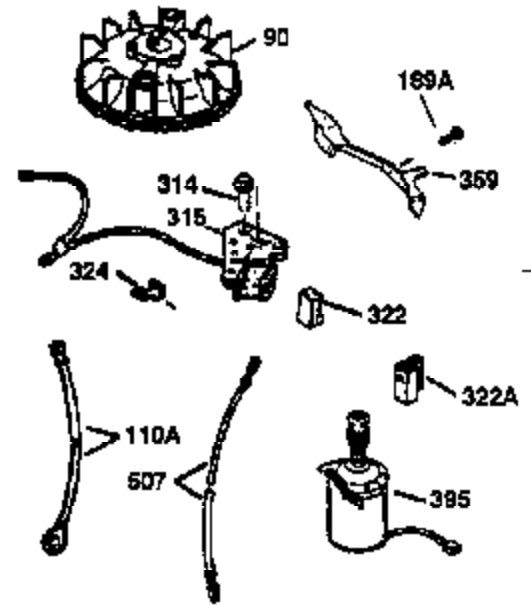

ILLUSTRATION SHOWS TYPICAL PARTS ONLY. ORDER BY PART NUMBER. PARTS NOT LISTED ARE SUPPLIED BY OEM.

VIEW 3 OF 3

Ref #	Part Number	Qty	Description
90	611112	1	Flywheel
238	650709	2	Screw, 10-32 x 7/16"
239	35815	1	Air Cleaner Gasket
243	650899	2	Screw, 10-32 x 2-3/32"
245	35500	1	Air Cleaner Filter
245A	35705	1	Air Cleaner Filter
250	35503	1	Air Cleaner Cover
275	35993	1	Muffler
276	35994	1	Locking Plate
277	650957	2	Screw, 1/4-20 x 2-31/32"