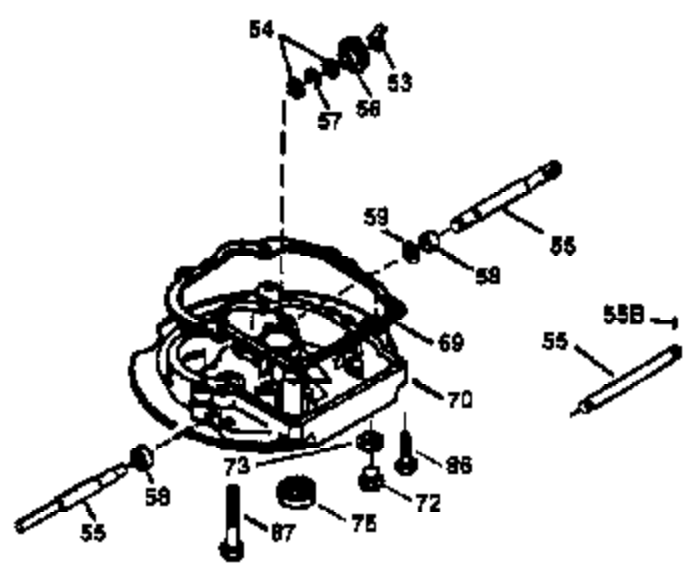

ILLUSTRATION SHOWS TYPICAL PARTS ONLY. ORDER BY PART NUMBER. PARTS NOT LISTED ARE SUPPLIED BY OEM.

VIEW 2 OF 3

Ref #	Part Number	Qty	Description
19	36281	1	Extension Spring
69	35261	1	* Mounting Flange Gasket
70	34311D	1	Mounting Flange (Incl. 72 thru 83)
72	36083	1	Oil Drain Plug
75	27897	1	Oil Seal
86	650488	6	Screw, 1/4-20 x 1-1/4"
182	6201	2	Screw, 1/4-28 x 7/8"
185	31384A	1	Intake Pipe (Incl. 224)
186	34337	1	Governor Link
223	650451	2	Screw, 1/4-20 x 1"
237	32971	1	Air Cleaner Adaptor
238	650709	2	Screw, 10-32 x 7/16"
239	35815	1	Air Cleaner Gasket
243	650899	2	Screw, 10-32 x 2-3/32"
245	35500	1	Air Cleaner Filter
245A	35705	1	Air Cleaner Filter
247	35505	2	Air Cleaner Tube Clamp
248	35504	1	Air Cleaner Tube
250	35503	1	Air Cleaner Cover
263	35502	1	Trim Ring
287	650926	2	Screw, 8-32 x 21/64"
299	650900	2	"U" Type Nut, 10-32
300	35501A	1	Shroud & Tank Ass'y. (Incl. 301)
301	35355	1	Fuel Cap
347	650898	4	Screw, 10-32 x 27/32"
390	590688	1	Rewind Starter