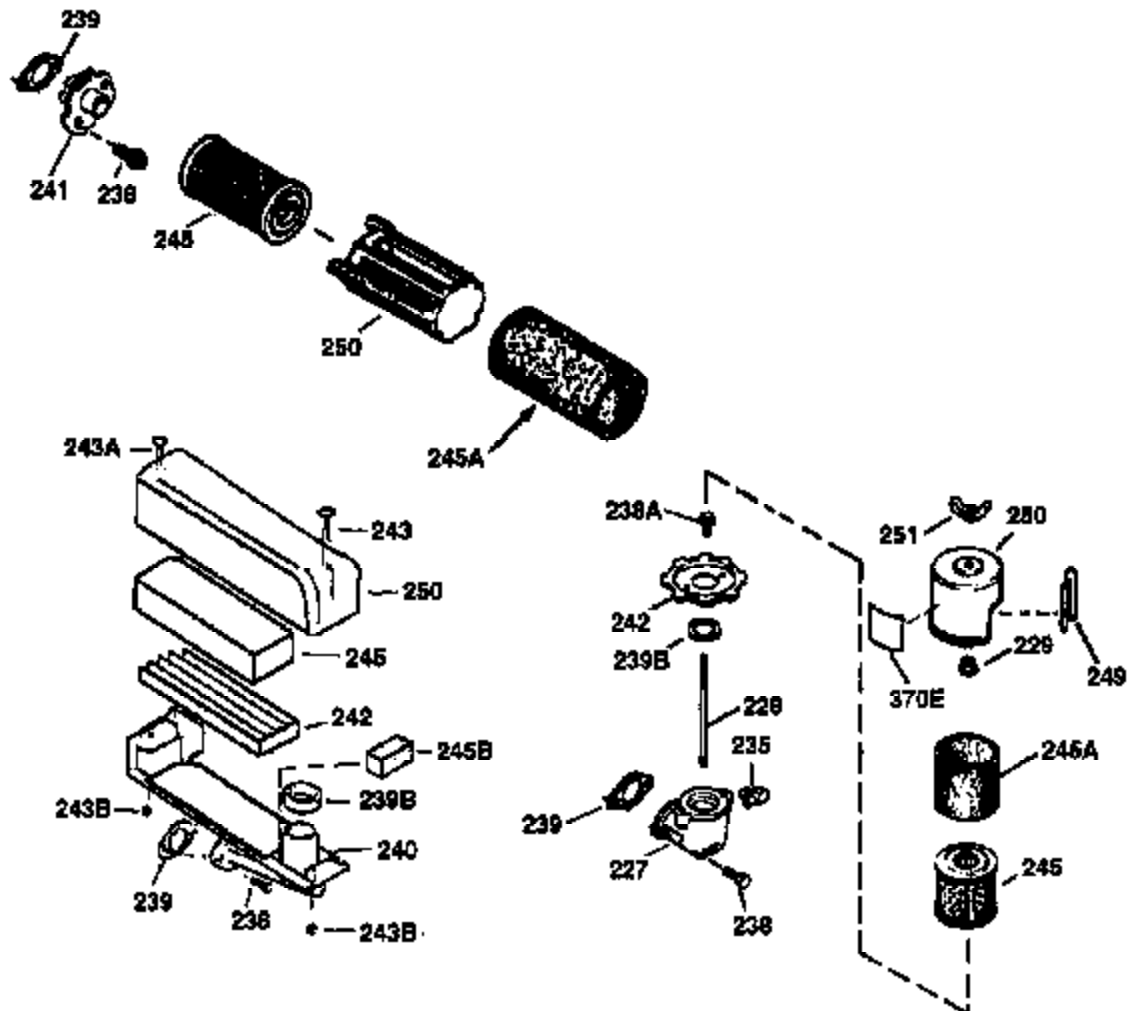

ILLUSTRATION SHOWS TYPICAL PARTS ONLY. ORDER BY PART NUMBER. PARTS NOT LISTED ARE SUPPLIED BY OEM.

VIEW 3 OF 3

Ref #	Part Number	Qty	Description
90	611112	1	Flywheel
238	650709	2	Screw, 10-32 x 7/16"
239	35815	1	Air Cleaner Gasket
243	650899	2	Screw, 10-32 x 2-3/32"
245	35500	1	Air Cleaner Filter
245A	35705	1	Air Cleaner Filter
250	35503	1	Air Cleaner Cover
275	35993	1	Muffler
276	35994	1	Locking Plate
277	650957	2	Screw, 1/4-20 x 2-31/32"