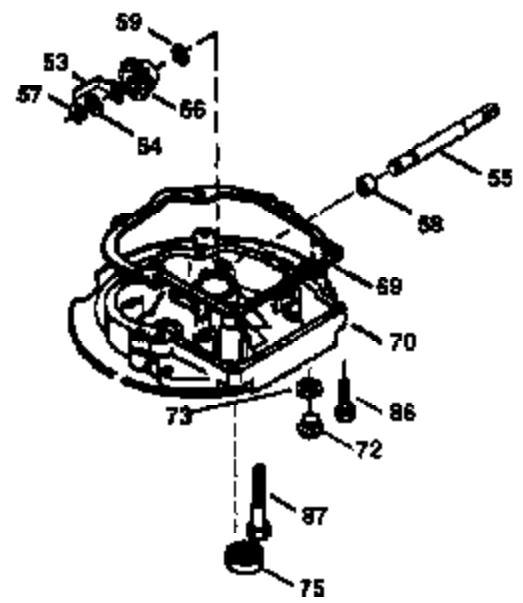

ILLUSTRATION SHOWS TYPICAL PARTS ONLY. ORDER BY PART NUMBER. PARTS NOT LISTED ARE SUPPLIED BY OEM.

VIEW 2 OF 3

Ref #	Part Number	Qty	Description
19	36281	1	Extension Spring
69	35261	1	* Mounting Flange Gasket
70	34311D	1	Mounting Flange (Incl. 72 thru 83)
72	36083	1	Oil Drain Plug
75	27897	1	Oil Seal
86	650488	6	Screw, 1/4-20 x 1-1/4"
182	6201	2	Screw, 1/4-28 x 7/8"
185	31384A	1	Intake Pipe (Incl. 224)
186	34337	1	Governor Link
223	650451	2	Screw, 1/4-20 x 1"
237	32971	1	Air Cleaner Adaptor
238	650709	2	Screw, 10-32 x 7/16"
239	35815	1	Air Cleaner Gasket
243	650899	2	Screw, 10-32 x 2-3/32"
245	35500	1	Air Cleaner Filter
245A	35705	1	Air Cleaner Filter
247	35505	2	Air Cleaner Tube Clamp
248	35504	1	Air Cleaner Tube
250	35503	1	Air Cleaner Cover
263	35502	1	Trim Ring
287	650926	2	Screw, 8-32 x 21/64"
299	650900	2	"U" Type Nut, 10-32
300	35501A	1	Shroud & Tank Ass'y. (Incl. 301)
301	35355	1	Fuel Cap
347	650898	4	Screw, 10-32 x 27/32"
390	590688	1	Rewind Starter