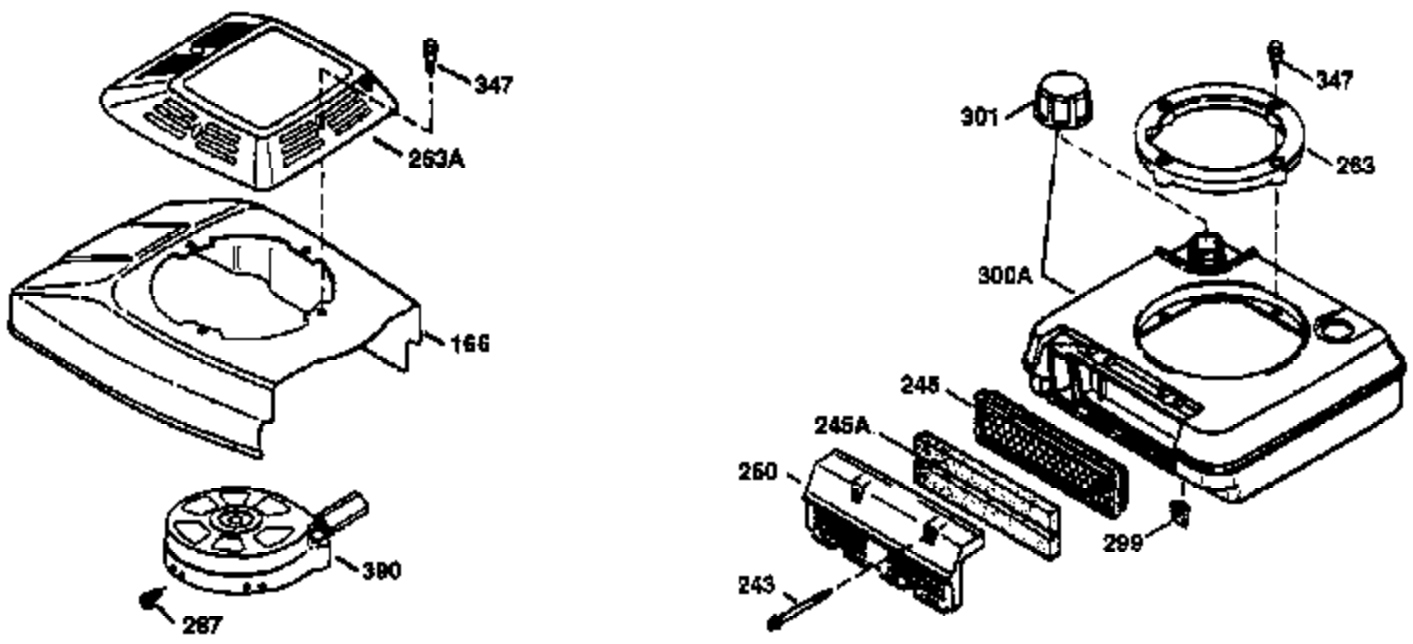

ILLUSTRATION SHOWS TYPICAL PARTS ONLY. ORDER BY PART NUMBER. PARTS NOT LISTED ARE SUPPLIED BY OEM.

VIEW 2 OF 3

Ref #	Part Number	Qty	Description
19	36281	1	Extension Spring
69	35261	1	* Mounting Flange Gasket
70	34311D	1	Mounting Flange (Incl. 72 thru 83)
72	36083	1	Oil Drain Plug
75	27897	1	Oil Seal
86	650488	6	Screw, 1/4-20 x 1-1/4"
182	6201	2	Screw, 1/4-28 x 7/8"
185	31384A	1	Intake Pipe (Incl. 224)
186	34337	1	Governor Link
223	650451	2	Screw, 1/4-20 x 1"
237	32971	1	Air Cleaner Adaptor
238	650709	2	Screw, 10-32 x 7/16"
239	35815	1	Air Cleaner Gasket
243	650899	2	Screw, 10-32 x 2-3/32"
245	35500	1	Air Cleaner Filter
245A	35705	1	Air Cleaner Filter
247	35505	2	Air Cleaner Tube Clamp
248	35504	1	Air Cleaner Tube
250	35503	1	Air Cleaner Cover
263	35502	1	Trim Ring
287	650926	2	Screw, 8-32 x 21/64"
299	650900	2	"U" Type Nut, 10-32
300	35501A	1	Shroud & Tank Ass'y. (Incl. 301)
301	35355	1	Fuel Cap
347	650898	4	Screw, 10-32 x 27/32"
390	590688	1	Rewind Starter