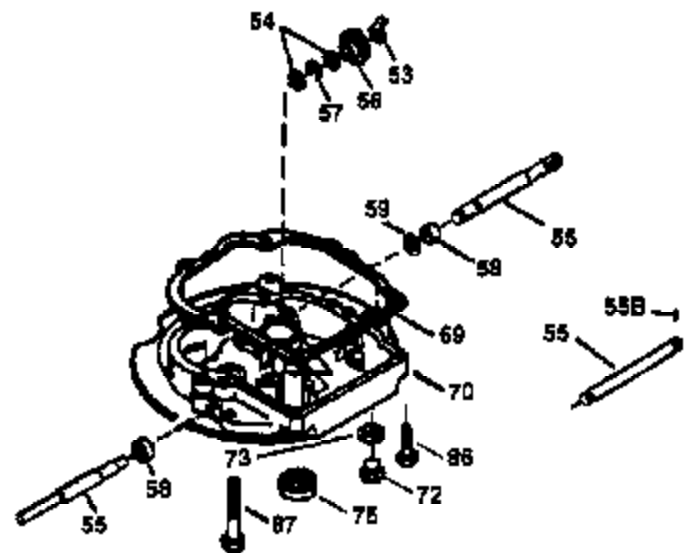

ILLUSTRATION SHOWS TYPICAL PARTS ONLY. ORDER BY PART NUMBER. PARTS NOT LISTED ARE SUPPLIED BY OEM.

VIEW 2 OF 3

Ref #	Part Number	Qty	Description
19	36281	1	Extension Spring
69	35261	1	* Mounting Flange Gasket
70	34311D	1	Mounting Flange (Incl. 72 thru 83)
72	36083	1	Oil Drain Plug
75	27897	1	Oil Seal
86	650488	6	Screw, 1/4-20 x 1-1/4"
182	6201	2	Screw, 1/4-28 x 7/8"
185	31384A	1	Intake Pipe (Incl. 224)
186	34337	1	Governor Link
223	650451	2	Screw, 1/4-20 x 1"
237	32971	1	Air Cleaner Adaptor
238	650709	2	Screw, 10-32 x 7/16"
239	35815	1	Air Cleaner Gasket
243	650899	2	Screw, 10-32 x 2-3/32"
245	35500	1	Air Cleaner Filter
245A	35705	1	Air Cleaner Filter
247	35505	2	Air Cleaner Tube Clamp
248	35504	1	Air Cleaner Tube
250	35503	1	Air Cleaner Cover
263	36484	1	Trim Ring
287	650926	2	Screw, 8-32 x 21/64"
299	650900	2	"U" Type Nut, 10-32
300	35501A	1	Shroud & Tank Ass'y. (Incl. 301)
301	35355	1	Fuel Cap
347	650898	4	Screw, 10-32 x 27/32"
390	590688	1	Rewind Starter