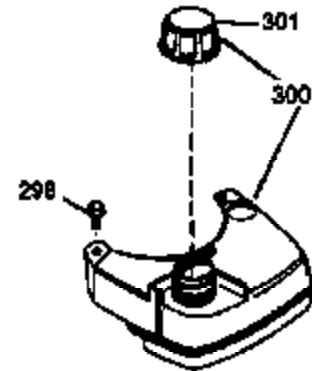

ILLUSTRATION SHOWS TYPICAL PARTS ONLY. ORDER BY PART NUMBER. PARTS NOT LISTED ARE SUPPLIED BY OEM.

VIEW 2 OF 3

Ref #	Part Number	Qty	Description
19	36281	1	Extension Spring
69	35261	1	* Mounting Flange Gasket
70	34311D	1	Mounting Flange (Incl. 72 thru 83)
72	36083	1	Oil Drain Plug
75	27897	1	Oil Seal
86	650488	6	Screw, 1/4-20 x 1-1/4"
182	6201	2	Screw, 1/4-28 x 7/8"
185	31384A	1	Intake Pipe (Incl. 224)
186	34337	1	Governor Link
223	650451	2	Screw, 1/4-20 x 1"
237	32971	1	Air Cleaner Adaptor
238	650709	2	Screw, 10-32 x 7/16"
239	35815	1	Air Cleaner Gasket
243	650899	2	Screw, 10-32 x 2-3/32"
245	35500	1	Air Cleaner Filter
245A	35705	1	Air Cleaner Filter
247	35505	2	Air Cleaner Tube Clamp
248	35504	1	Air Cleaner Tube
250	35503	1	Air Cleaner Cover
263	36484	1	Trim Ring
287	650926	2	Screw, 8-32 x 21/64"
299	650900	2	"U" Type Nut, 10-32
300	35501A	1	Shroud & Tank Ass'y. (Incl. 301)
301	35355	1	Fuel Cap
347	650898	4	Screw, 10-32 x 27/32"
390	590688	1	Rewind Starter