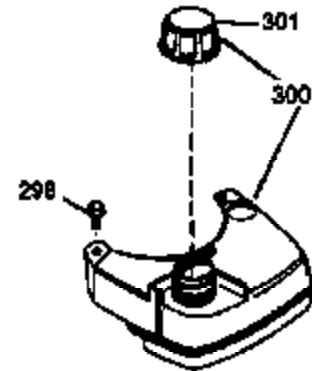

ILLUSTRATION SHOWS TYPICAL PARTS ONLY. ORDER BY PART NUMBER. PARTS NOT LISTED ARE SUPPLIED BY OEM.

VIEW 2 OF 3

Ref #	Part Number	Qty	Description
19	36281	1	Extension Spring
69	35261	1	* Mounting Flange Gasket
70	34311D	1	Mounting Flange (Incl. 72 thru 83)
72	36083	1	Oil Drain Plug
75	27897	1	Oil Seal
86	650488	6	Screw, 1/4-20 x 1-1/4"
182	6201	2	Screw, 1/4-28 x 7/8"
185	31384A	1	Intake Pipe (Incl. 224)
186	34337	1	Governor Link
223	650451	2	Screw, 1/4-20 x 1"
237	32971	1	Air Cleaner Adaptor
238	650709	2	Screw, 10-32 x 7/16"
239	35815	1	Air Cleaner Gasket
243	650899	2	Screw, 10-32 x 2-3/32"
245	35500	1	Air Cleaner Filter
247	35505	2	Air Cleaner Tube Clamp
248	35504	1	Air Cleaner Tube
250	35503	1	Air Cleaner Cover
263	35502	1	Trim Ring
287	650926	2	Screw, 8-32 x 21/64"
299	650900	2	"U" Type Nut, 10-32
300	35501A	1	Shroud & Tank Ass'y. (Incl. 301)
301	35355	1	Fuel Cap
347	650898	4	Screw, 10-32 x 27/32"
390	590686	1	Rewind Starter