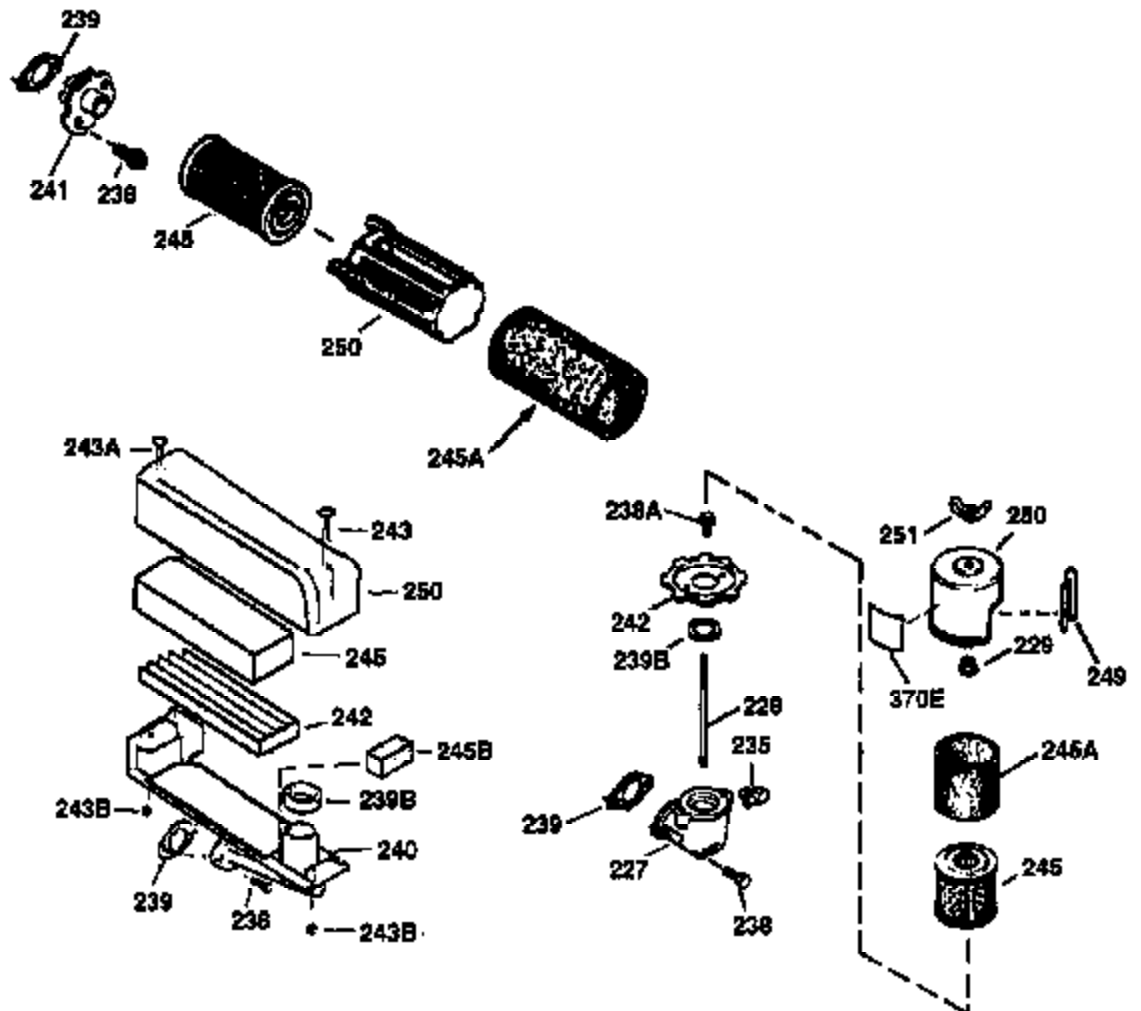

ILLUSTRATION SHOWS TYPICAL PARTS ONLY. ORDER BY PART NUMBER. PARTS NOT LISTED ARE SUPPLIED BY OEM.

VIEW 3 OF 3

Ref #	Part Number	Qty	Description
90	611112	1	Flywheel
238	650709	2	Screw, 10-32 x 7/16"
239	35815	1	Air Cleaner Gasket
243	650899	2	Screw, 10-32 x 2-3/32"
245	35500	1	Air Cleaner Filter
250	35503	1	Air Cleaner Cover
275	35708	1	Muffler (Incl. 277)
277	650795	2	Screw, 1/4-20 x 2-1/4"