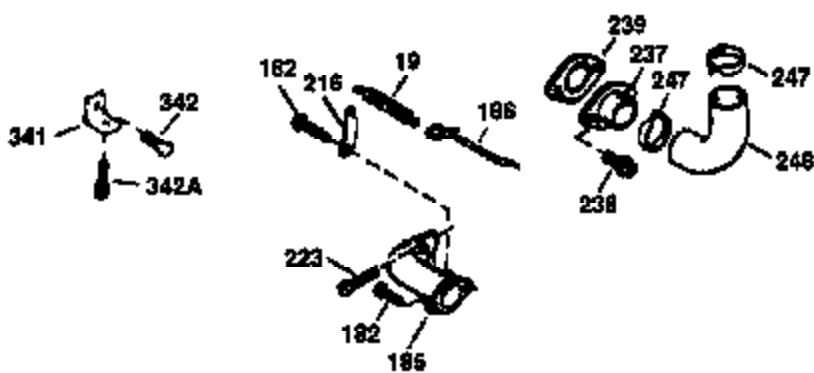

ILLUSTRATION SHOWS TYPICAL PARTS ONLY. ORDER BY PART NUMBER. PARTS NOT LISTED ARE SUPPLIED BY OEM.

VIEW 2 OF 3

Ref #	Part Number	Qty	Description
19	36281	1	Extension Spring
69	35261	1	* Mounting Flange Gasket
70	34311D	1	Mounting Flange (Incl. 72 thru 83)
72	36083	1	Oil Drain Plug
75	27897	1	Oil Seal
86	650488	6	Screw, 1/4-20 x 1-1/4"
182	6201	2	Screw, 1/4-28 x 7/8"
185	31384A	1	Intake Pipe (Incl. 224)
186	34337	1	Governor Link
223	650451	2	Screw, 1/4-20 x 1"
237	32971	1	Air Cleaner Adaptor
238	650709	2	Screw, 10-32 x 7/16"
239	35815	1	Air Cleaner Gasket
243	650899	2	Screw, 10-32 x 2-3/32"
245	35500	1	Air Cleaner Filter
247	35505	2	Air Cleaner Tube Clamp
248	35504	1	Air Cleaner Tube
250	35503	1	Air Cleaner Cover
263	35502	1	Trim Ring
287	650926	2	Screw, 8-32 x 21/64"
299	650900	2	"U" Type Nut, 10-32
300	35501A	1	Shroud & Tank Ass'y. (Incl. 301)
301	35355	1	Fuel Cap
347	650898	4	Screw, 10-32 x 27/32"
390	590686	1	Rewind Starter