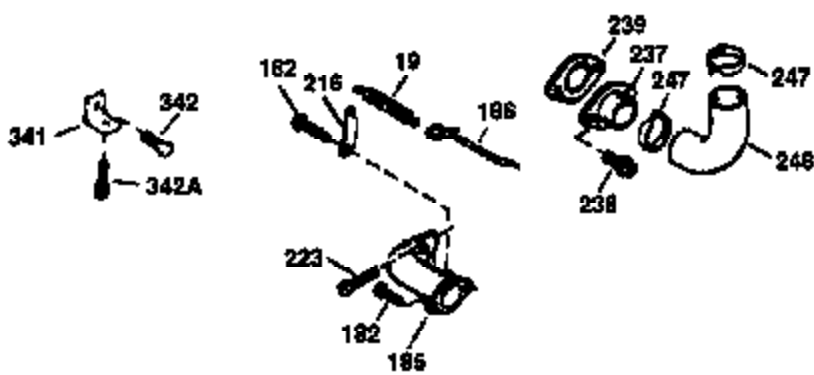

ILLUSTRATION SHOWS TYPICAL PARTS ONLY. ORDER BY PART NUMBER. PARTS NOT LISTED ARE SUPPLIED BY OEM.

VIEW 2 OF 3

Ref #	Part Number	Qty	Description
19	31386	1	Extension Spring
69	35261	1	* Mounting Flange Gasket
70	34311D	1	Mounting Flange (Incl. 72 thru 83)
72	36083	1	Oil Drain Plug
75	27897	1	Oil Seal
86	650488	6	Screw, 1/4-20 x 1-1/4"
182	6201	2	Screw, 1/4-28 x 7/8"
185	31384A	1	Intake Pipe (Incl. 224)
186	34337	1	Governor Link
223	650451	2	Screw, 1/4-20 x 1"
237	32971	1	Air Cleaner Adaptor
238	650709	2	Screw, 10-32 x 7/16"
239	35815	1	Air Cleaner Gasket
243	650899	2	Screw, 10-32 x 2-3/32"
245	35500	1	Air Cleaner Filter
247	35505	2	Air Cleaner Tube Clamp
248	35504	1	Air Cleaner Tube
250	35503	1	Air Cleaner Cover
263	35502	1	Trim Ring
287	650926	2	Screw, 8-32 x 21/64"
299	650900	2	"U" Type Nut, 10-32
300	35501A	1	Shroud & Tank Ass'y. (Incl. 301)
301	35355	1	Fuel Cap
347	650898	4	Screw, 10-32 x 27/32"
390	590688	1	Rewind Starter