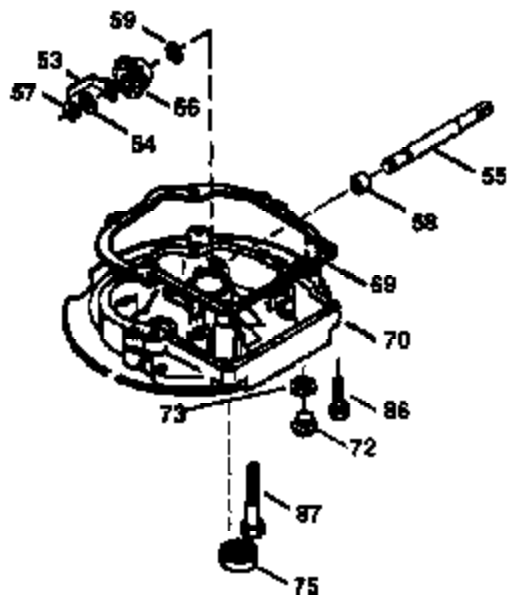

ILLUSTRATION SHOWS TYPICAL PARTS ONLY. ORDER BY PART NUMBER. PARTS NOT LISTED ARE SUPPLIED BY OEM.

VIEW 2 OF 3

Ref #	Part Number	Qty	Description
19	31386	1	Extension Spring
69	35261	1	* Mounting Flange Gasket
70	34311D	1	Mounting Flange (Incl. 72 thru 83)
72	36083	1	Oil Drain Plug
75	27897	1	Oil Seal
86	650488	6	Screw, 1/4-20 x 1-1/4"
182	6201	2	Screw, 1/4-28 x 7/8"
185	31384A	1	Intake Pipe (Incl. 224)
186	34337	1	Governor Link
223	650451	2	Screw, 1/4-20 x 1"
237	32971	1	Air Cleaner Adaptor
238	650709	2	Screw, 10-32 x 7/16"
239	35815	1	Air Cleaner Gasket
243	650899	2	Screw, 10-32 x 2-3/32"
245	35500	1	Air Cleaner Filter
247	35505	2	Air Cleaner Tube Clamp
248	35504	1	Air Cleaner Tube
250	35503	1	Air Cleaner Cover
263	35502	1	Trim Ring
287	650926	2	Screw, 8-32 x 21/64"
299	650900	2	"U" Type Nut, 10-32
300	35501A	1	Shroud & Tank Ass'y. (Incl. 301)
301	35355	1	Fuel Cap
347	650898	4	Screw, 10-32 x 27/32"
390	590688	1	Rewind Starter