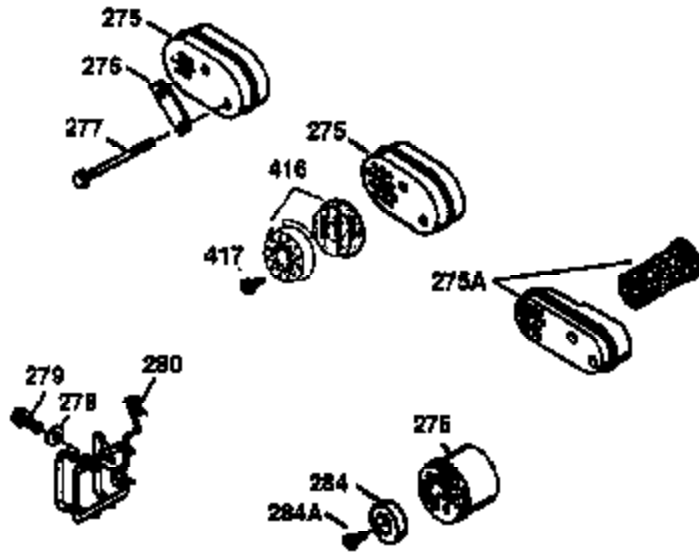

ILLUSTRATION SHOWS TYPICAL PARTS ONLY. ORDER BY PART NUMBER. PARTS NOT LISTED ARE SUPPLIED BY OEM.

VIEW 3 OF 3

Ref #	Part Number	Qty	Description
90	611123	1	Flywheel
238	650709	2	Screw, 10-32 x 7/16"
239	35815	1	Air Cleaner Gasket
243	650899	2	Screw, 10-32 x 2-3/32"
245	35500	1	Air Cleaner Filter
250	35503	1	Air Cleaner Cover
275	35993	1	Muffler
276	35994	1	Locking Plate
277	650957	2	Screw, 1/4-20 x 2-31/32"