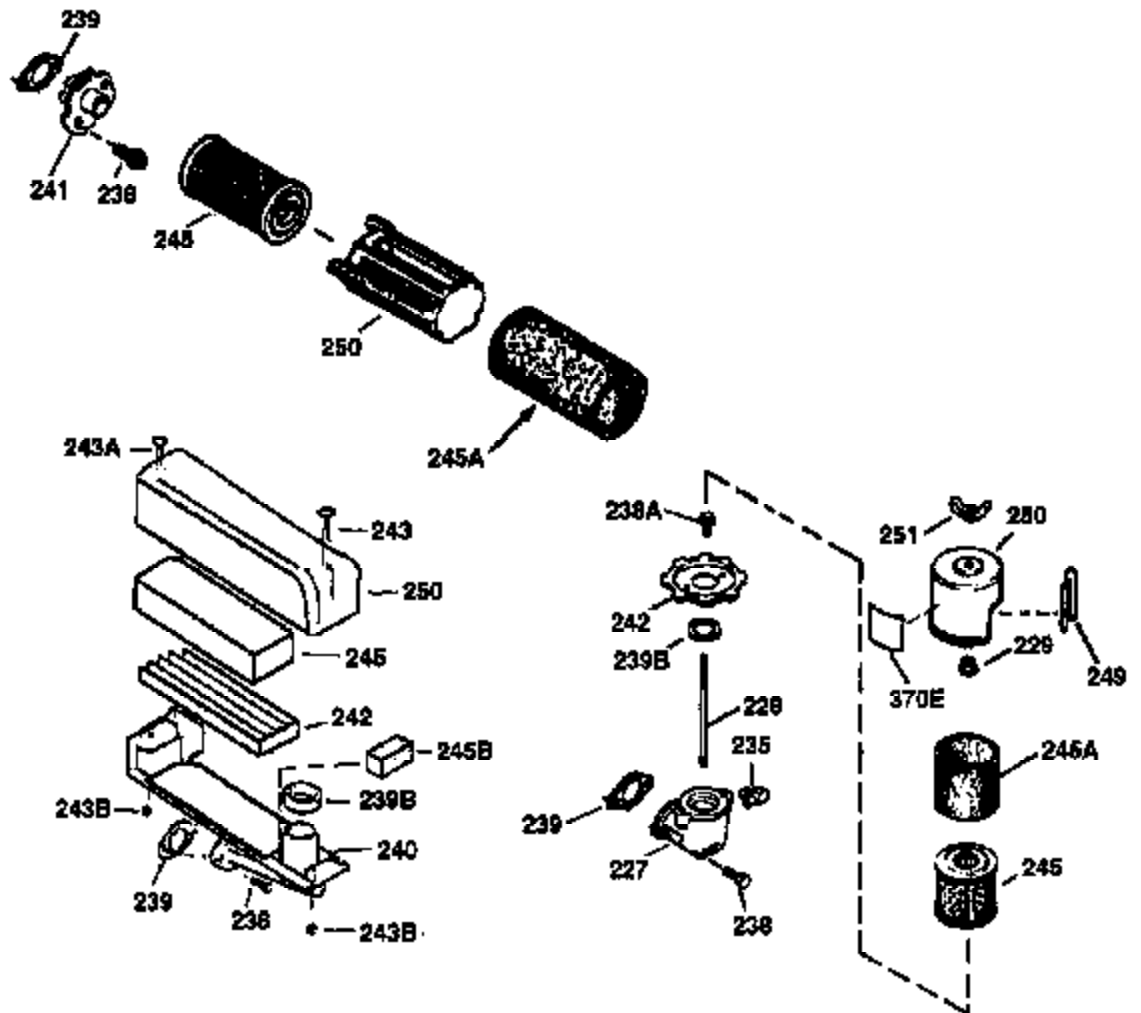

ILLUSTRATION SHOWS TYPICAL PARTS ONLY. ORDER BY PART NUMBER. PARTS NOT LISTED ARE SUPPLIED BY OEM.

VIEW 3 OF 3

Ref #	Part Number	Qty	Description
90	611123	1	Flywheel
238	650709	2	Screw, 10-32 x 7/16"
239	35815	1	Air Cleaner Gasket
243	650899	2	Screw, 10-32 x 2-3/32"
245	35500	1	Air Cleaner Filter
250	35503	1	Air Cleaner Cover
275	35993	1	Muffler
276	35994	1	Locking Plate
277	650957	2	Screw, 1/4-20 x 2-31/32"