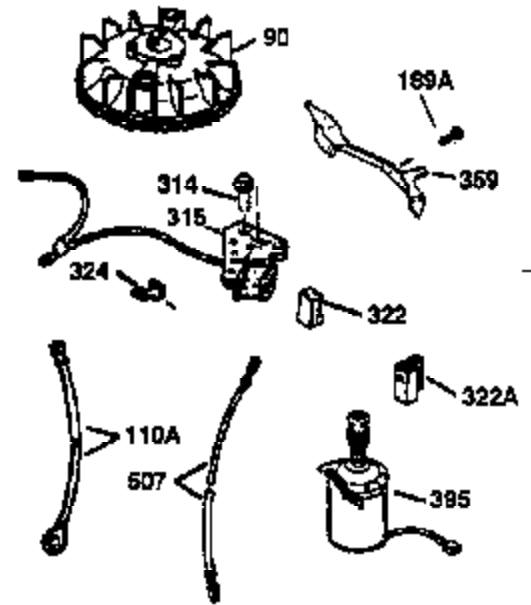

ILLUSTRATION SHOWS TYPICAL PARTS ONLY. ORDER BY PART NUMBER. PARTS NOT LISTED ARE SUPPLIED BY OEM.

VIEW 3 OF 3

Ref #	Part Number	Qty	Description
90	611123	1	Flywheel
238	650709	2	Screw, 10-32 x 7/16"
239	35815	1	Air Cleaner Gasket
243	650899	2	Screw, 10-32 x 2-3/32"
245	35500	1	Air Cleaner Filter
250	35503	1	Air Cleaner Cover
275	35993	1	Muffler
276	35994	1	Locking Plate
277	650957	2	Screw, 1/4-20 x 2-31/32"