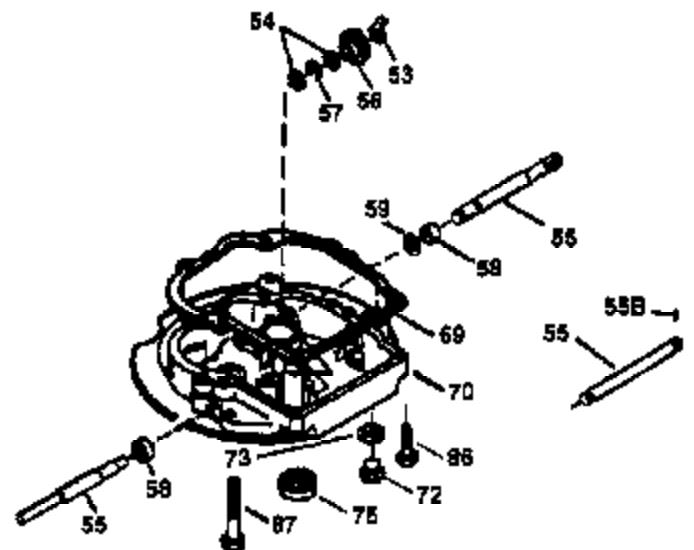

ILLUSTRATION SHOWS TYPICAL PARTS ONLY. ORDER BY PART NUMBER. PARTS NOT LISTED ARE SUPPLIED BY OEM.

VIEW 2 OF 3

Ref #	Part Number	Qty	Description
19	31386	1	Extension Spring
69	35261	1	* Mounting Flange Gasket
70	34311D	1	Mounting Flange (Incl. 72 thru 83)
72	36083	1	Oil Drain Plug
75	27897	1	Oil Seal
86	650488	6	Screw, 1/4-20 x 1-1/4"
182	6201	2	Screw, 1/4-28 x 7/8"
185	31384A	1	Intake Pipe (Incl. 224)
186	34337	1	Governor Link
223	650451	2	Screw, 1/4-20 x 1"
237	32971	1	Air Cleaner Adaptor
238	650709	2	Screw, 10-32 x 7/16"
239	35815	1	Air Cleaner Gasket
243	650899	2	Screw, 10-32 x 2-3/32"
245	35500	1	Air Cleaner Filter
247	35505	2	Air Cleaner Tube Clamp
248	35504	1	Air Cleaner Tube
250	35503	1	Air Cleaner Cover
263	35502	1	Trim Ring
287	650926	2	Screw, 8-32 x 21/64"
299	650900	2	"U" Type Nut, 10-32
300	35501A	1	Shroud & Tank Ass'y. (Incl. 301)
301	35355	1	Fuel Cap
347	650898	4	Screw, 10-32 x 27/32"
390	590688	1	Rewind Starter