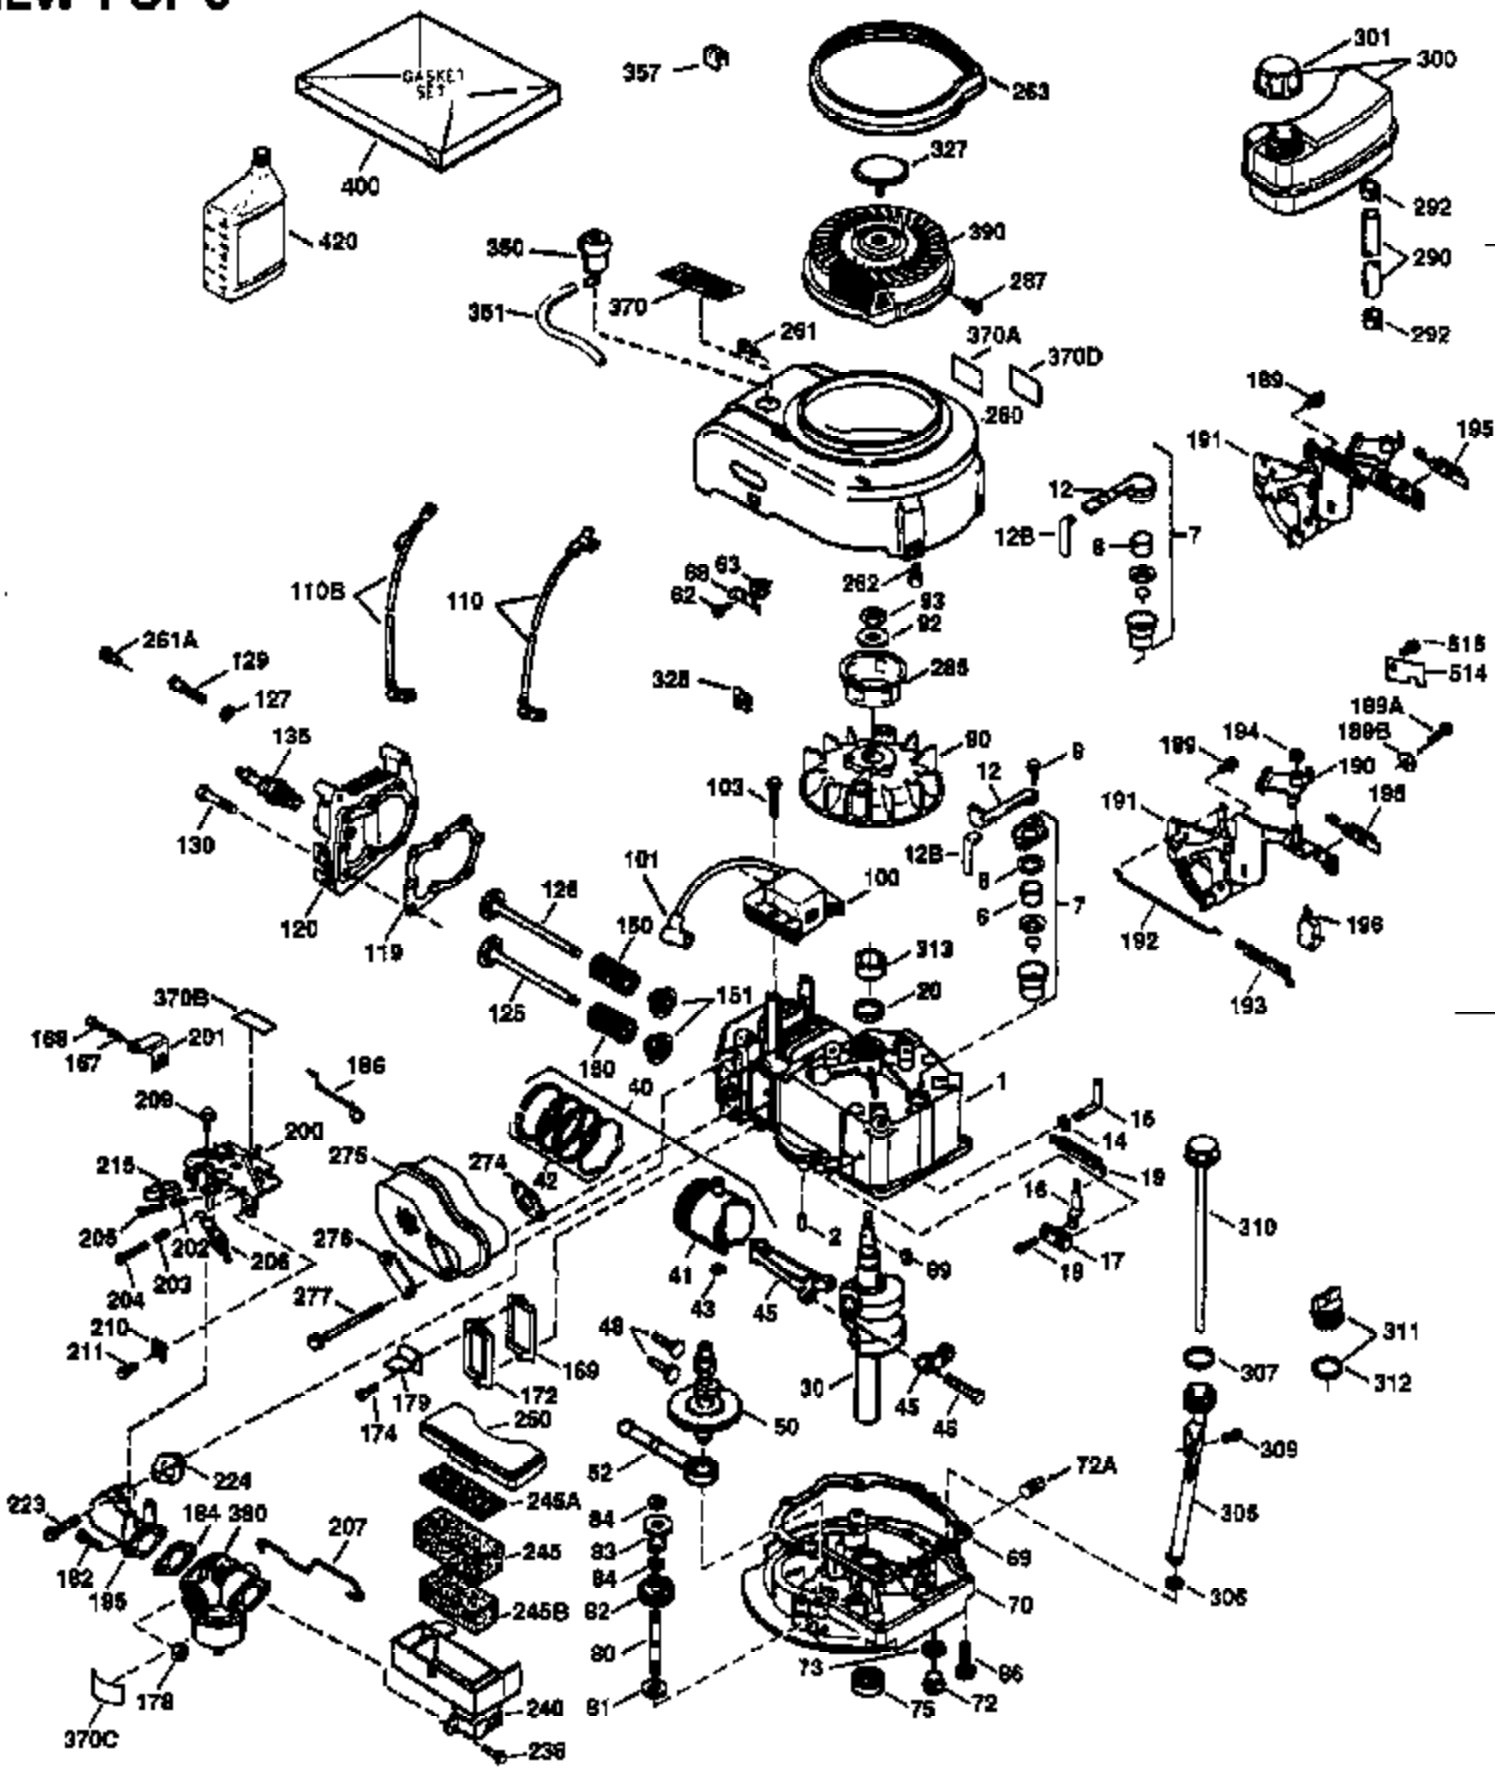

ILLUSTRATION SHOWS TYPICAL PARTS ONLY. ORDER BY PART NUMBER. PARTS NOT LISTED ARE SUPPLIED BY OEM.

VIEW 1 OF 3

Ref #	Part Number	Qty	Description
1	36265	1	Cylinder (Incl. 2 & 20)
2	26727	2	Dowel Pin
6	33734	1	Breather Element
7	34214A	1	Breather Ass'y. (Incl. 6, 8 & 9)
8	33735	1	* Breather Gasket
9	30200	2	Screw, 10-24 x 9/16"
12	35496	1	Breather Tube
14	28277	1	Washer
15	30589	1	Governor Rod (Incl. 14)
16	31383A	1	Governor Lever
17	31335	1	Governor Lever Clamp
18	650548	1	Screw, 8-32 x 5/16"
19	31386	1	Extension Spring
20	32600	1	Oil Seal
30	36215A	1	Crankshaft
40	36073	1	Piston, Pin & Ring Set (Std.)
40	36074	1	Piston, Pin & Ring Set (.010" OS)
40	36075	1	Piston, Pin & Ring Set (.020" OS)
41	36070	1	Piston & Pin Ass'y. (Std.) (Incl. 43)
41	36071	1	Piston & Pin Ass'y. (.010" OS) (Incl. 43)
41	36072	1	Piston & Pin Ass'y. (.020" OS) (Incl. 43)
42	36076	1	Ring Set (Std.)
42	36077	1	Ring Set (.010" OS)
42	36078	1	Ring Set (.020" OS)
43	20381	2	Piston Pin Retaining Ring
45	30963B	1	Connecting Rod Ass'y. (Incl. 46)
46	32610A	2	Connecting Rod Bolt
48	27241	2	Valve Lifter
50	35992	1	Camshaft (MCR)
52	29914	1	Oil Pump Ass'y.
69	35261	1	* Mounting Flange Gasket
70	34311D	1	Mounting Flange (Incl. 72 thru 83)
72	36083	1	Oil Drain Plug
75	27897	1	Oil Seal
80	30574A	1	Governor Shaft
81	30590A	1	Washer
82	30591	1	Governor Gear Ass'y. (Incl. 81)
83	30588A	1	Governor Spool
86	650488	6	Screw, 1/4-20 x 1-1/4"
89	610961	1	Flywheel Key
90	611123	1	Flywheel
92	650815	1	Belleville Washer
93	650816	1	Flywheel Nut
100	34443A	1	Solid State Ignition
101	610118	1	Spark Plug Cover
103	650814	2	Screw, Torx T-15, 10-24 x 1"
110	36230	1	Ground Wire
119	33554A	1	* Cylinder Head Gasket
120	34342	1	Cylinder Head
125	29313C	1	Exhaust Valve (Std.) (Incl. 151)
125	29315C	1	Exhaust Valve (1/32" OS) (Incl. 151)
126	29314B	1	Intake Valve (Std.) (Incl. 151)
126	29315C	1	Intake Valve (1/32" OS) (Incl. 151)
130	6021A	8	Screw, 5/16-18 x 1-1/2"
135	35395	1	Resistor Spark Plug (RJ19LM)
150	35991	2	Valve Spring
151	31673	2	Valve Spring Cap
167	32924	1	Speed Adjusting Spring