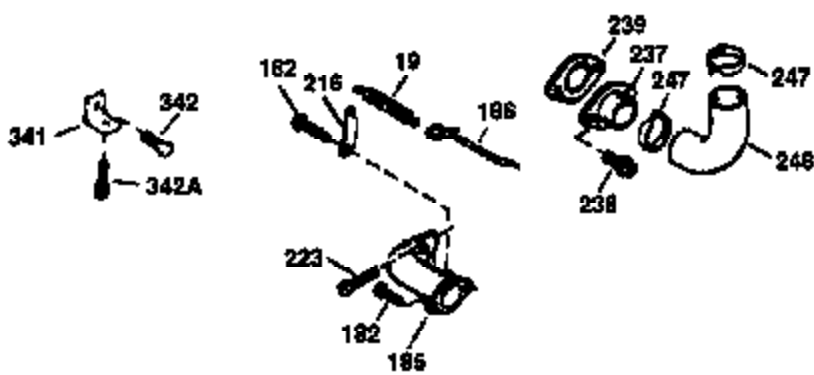

ILLUSTRATION SHOWS TYPICAL PARTS ONLY. ORDER BY PART NUMBER. PARTS NOT LISTED ARE SUPPLIED BY OEM.

VIEW 2 OF 3

Ref #	Part Number	Qty	Description
19	35998	1	Extension Spring
69	35261	1	* Mounting Flange Gasket
70	34311D	1	Mounting Flange (Incl. 72 thru 83)
72	36083	1	Oil Drain Plug
75	27897	1	Oil Seal
86	650488	6	Screw, 1/4-20 x 1-1/4"
182	6201	2	Screw, 1/4-28 x 7/8"
185	31384A	1	Intake Pipe (Incl. 224)
186	36255	1	Governor Link
223	650451	2	Screw, 1/4-20 x 1"
237	32971	1	Air Cleaner Adaptor
238	650709	2	Screw, 10-32 x 7/16"
239	35815	1	Air Cleaner Gasket
243	650899	2	Screw, 10-32 x 2-3/32"
245	35500	1	Air Cleaner Filter
247	35505	2	Air Cleaner Tube Clamp
248	35504	1	Air Cleaner Tube
250	35503	1	Air Cleaner Cover
263	35502	1	Trim Ring
287	650926	2	Screw, 8-32 x 21/64"
299	650900	2	"U" Type Nut, 10-32
300	35501A	1	Shroud & Tank Ass'y. (Incl. 301)
301	35355	1	Fuel Cap
347	650898	4	Screw, 10-32 x 27/32"
390	590686	1	Rewind Starter