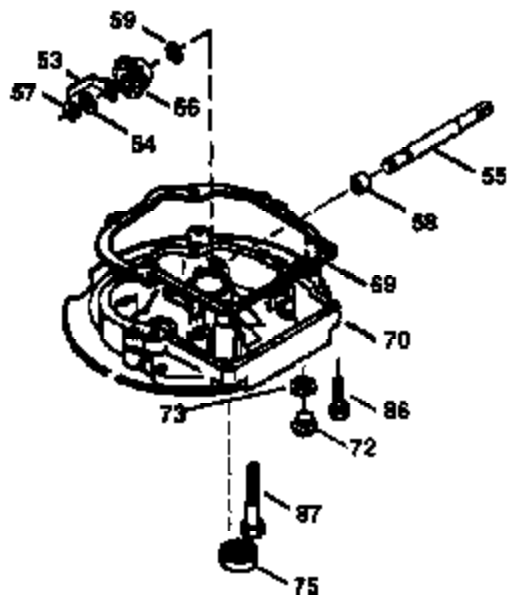

ILLUSTRATION SHOWS TYPICAL PARTS ONLY. ORDER BY PART NUMBER. PARTS NOT LISTED ARE SUPPLIED BY OEM.

VIEW 2 OF 3

Ref #	Part Number	Qty	Description
19	35998	1	Extension Spring
69	35261	1	* Mounting Flange Gasket
70	34311D	1	Mounting Flange (Incl. 72 thru 83)
72	36083	1	Oil Drain Plug
75	27897	1	Oil Seal
86	650488	6	Screw, 1/4-20 x 1-1/4"
182	6201	2	Screw, 1/4-28 x 7/8"
185	31384A	1	Intake Pipe (Incl. 224)
186	36255	1	Governor Link
223	650451	2	Screw, 1/4-20 x 1"
237	32971	1	Air Cleaner Adaptor
238	650709	2	Screw, 10-32 x 7/16"
239	35815	1	Air Cleaner Gasket
243	650899	2	Screw, 10-32 x 2-3/32"
245	35500	1	Air Cleaner Filter
247	35505	2	Air Cleaner Tube Clamp
248	35504	1	Air Cleaner Tube
250	35503	1	Air Cleaner Cover
263	35502	1	Trim Ring
287	650926	2	Screw, 8-32 x 21/64"
299	650900	2	"U" Type Nut, 10-32
300	35501A	1	Shroud & Tank Ass'y. (Incl. 301)
301	35355	1	Fuel Cap
347	650898	4	Screw, 10-32 x 27/32"
390	590686	1	Rewind Starter