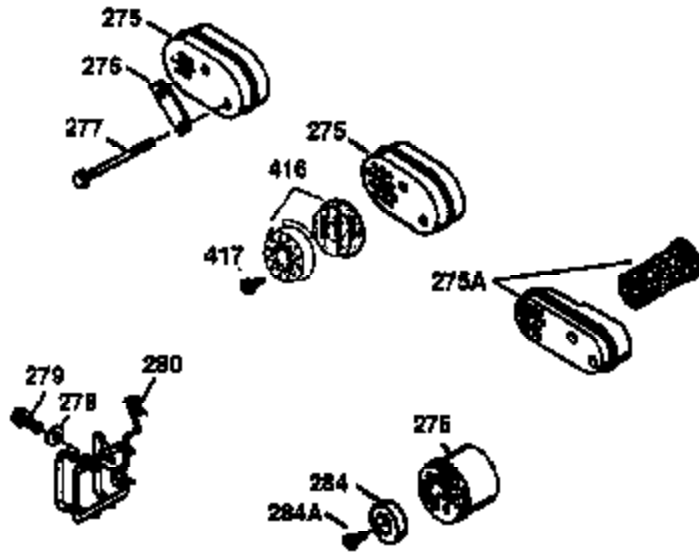

ILLUSTRATION SHOWS TYPICAL PARTS ONLY. ORDER BY PART NUMBER. PARTS NOT LISTED ARE SUPPLIED BY OEM.

VIEW 3 OF 3

Ref #	Part Number	Qty	Description
90	611112	1	Flywheel
238	650709	2	Screw, 10-32 x 7/16"
239	35815	1	Air Cleaner Gasket
243	650899	2	Screw, 10-32 x 2-3/32"
245	35500	1	Air Cleaner Filter
250	35503	1	Air Cleaner Cover
275	35708	1	Muffler (Incl. 277)
277	650795	2	Screw, 1/4-20 x 2-1/4"