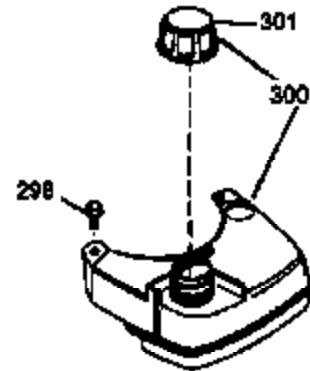

ILLUSTRATION SHOWS TYPICAL PARTS ONLY. ORDER BY PART NUMBER. PARTS NOT LISTED ARE SUPPLIED BY OEM.

VIEW 2 OF 3

Ref #	Part Number	Qty	Description
19	35998	1	Extension Spring
69	35261	1	* Mounting Flange Gasket
70	34311D	1	Mounting Flange (Incl. 72 thru 83)
72	36083	1	Oil Drain Plug
75	27897	1	Oil Seal
86	650488	6	Screw, 1/4-20 x 1-1/4"
182	6201	2	Screw, 1/4-28 x 7/8"
185	31384A	1	Intake Pipe (Incl. 224)
186	36255	1	Governor Link
223	650451	2	Screw, 1/4-20 x 1"
237	32971	1	Air Cleaner Adaptor
238	650709	2	Screw, 10-32 x 7/16"
239	35815	1	Air Cleaner Gasket
243	650899	2	Screw, 10-32 x 2-3/32"
245	35500	1	Air Cleaner Filter
247	35505	2	Air Cleaner Tube Clamp
248	35504	1	Air Cleaner Tube
250	35503	1	Air Cleaner Cover
263	35502	1	Trim Ring
287	650926	2	Screw, 8-32 x 21/64"
299	650900	2	"U" Type Nut, 10-32
300	35501A	1	Shroud & Tank Ass'y. (Incl. 301)
301	35355	1	Fuel Cap
347	650898	4	Screw, 10-32 x 27/32"
390	590686	1	Rewind Starter