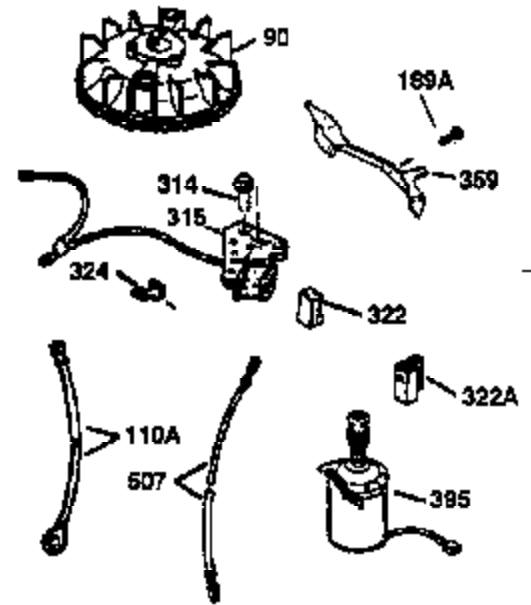

ILLUSTRATION SHOWS TYPICAL PARTS ONLY. ORDER BY PART NUMBER. PARTS NOT LISTED ARE SUPPLIED BY OEM.

VIEW 3 OF 3

Ref #	Part Number	Qty	Description
90	611112	1	Flywheel
238	650709	2	Screw, 10-32 x 7/16"
239	35815	1	Air Cleaner Gasket
243	650899	2	Screw, 10-32 x 2-3/32"
245	35500	1	Air Cleaner Filter
250	35503	1	Air Cleaner Cover
275	35708	1	Muffler (Incl. 277)
277	650795	2	Screw, 1/4-20 x 2-1/4"