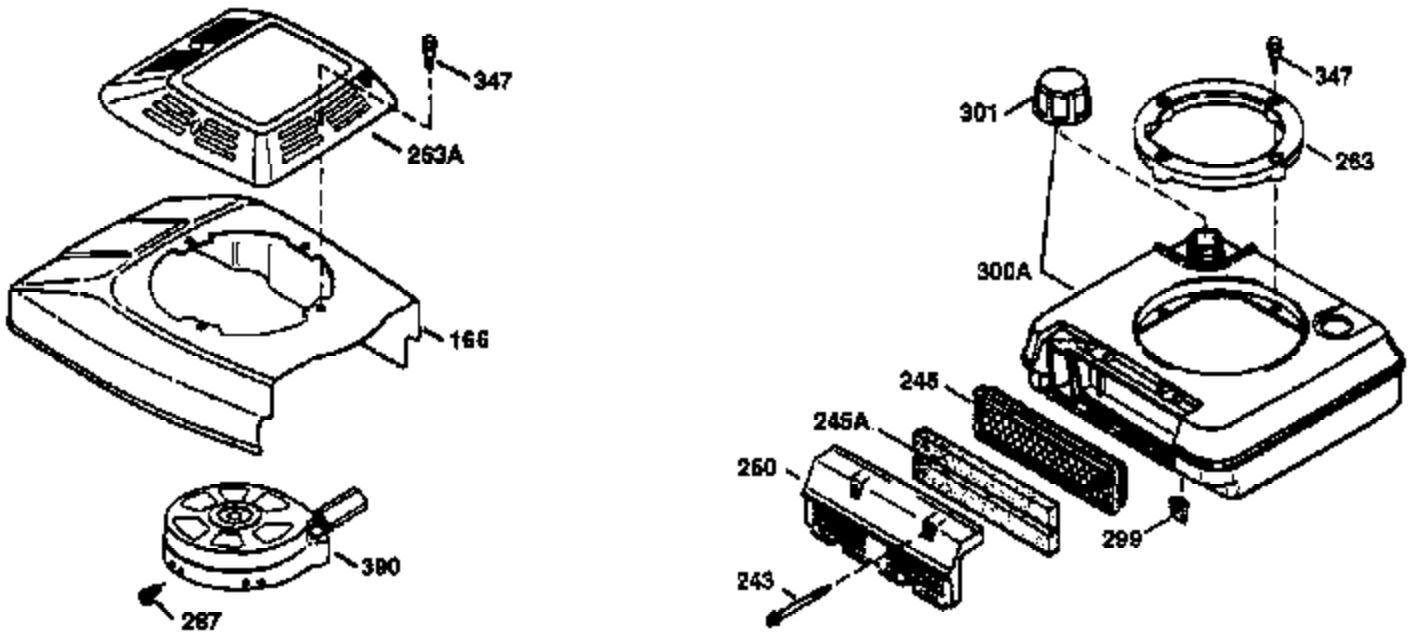

ILLUSTRATION SHOWS TYPICAL PARTS ONLY. ORDER BY PART NUMBER. PARTS NOT LISTED ARE SUPPLIED BY OEM.

VIEW 2 OF 3

Ref #	Part Number	Qty	Description
19	35998	1	Extension Spring
69	35261	1	* Mounting Flange Gasket
70	34311D	1	Mounting Flange (Incl. 72 thru 83)
72	36083	1	Oil Drain Plug
75	27897	1	Oil Seal
86	650488	6	Screw, 1/4-20 x 1-1/4"
182	6201	2	Screw, 1/4-28 x 7/8"
185	31384A	1	Intake Pipe (Incl. 224)
186	36255	1	Governor Link
223	650451	2	Screw, 1/4-20 x 1"
237	32971	1	Air Cleaner Adaptor
238	650709	2	Screw, 10-32 x 7/16"
239	35815	1	Air Cleaner Gasket
243	650899	2	Screw, 10-32 x 2-3/32"
245	35500	1	Air Cleaner Filter
247	35505	2	Air Cleaner Tube Clamp
248	35504	1	Air Cleaner Tube
250	35503	1	Air Cleaner Cover
263	35502	1	Trim Ring
287	650926	2	Screw, 8-32 x 21/64"
299	650900	2	"U" Type Nut, 10-32
300	35501A	1	Shroud & Tank Ass'y. (Incl. 301)
301	35355	1	Fuel Cap
347	650898	4	Screw, 10-32 x 27/32"
390	590686	1	Rewind Starter