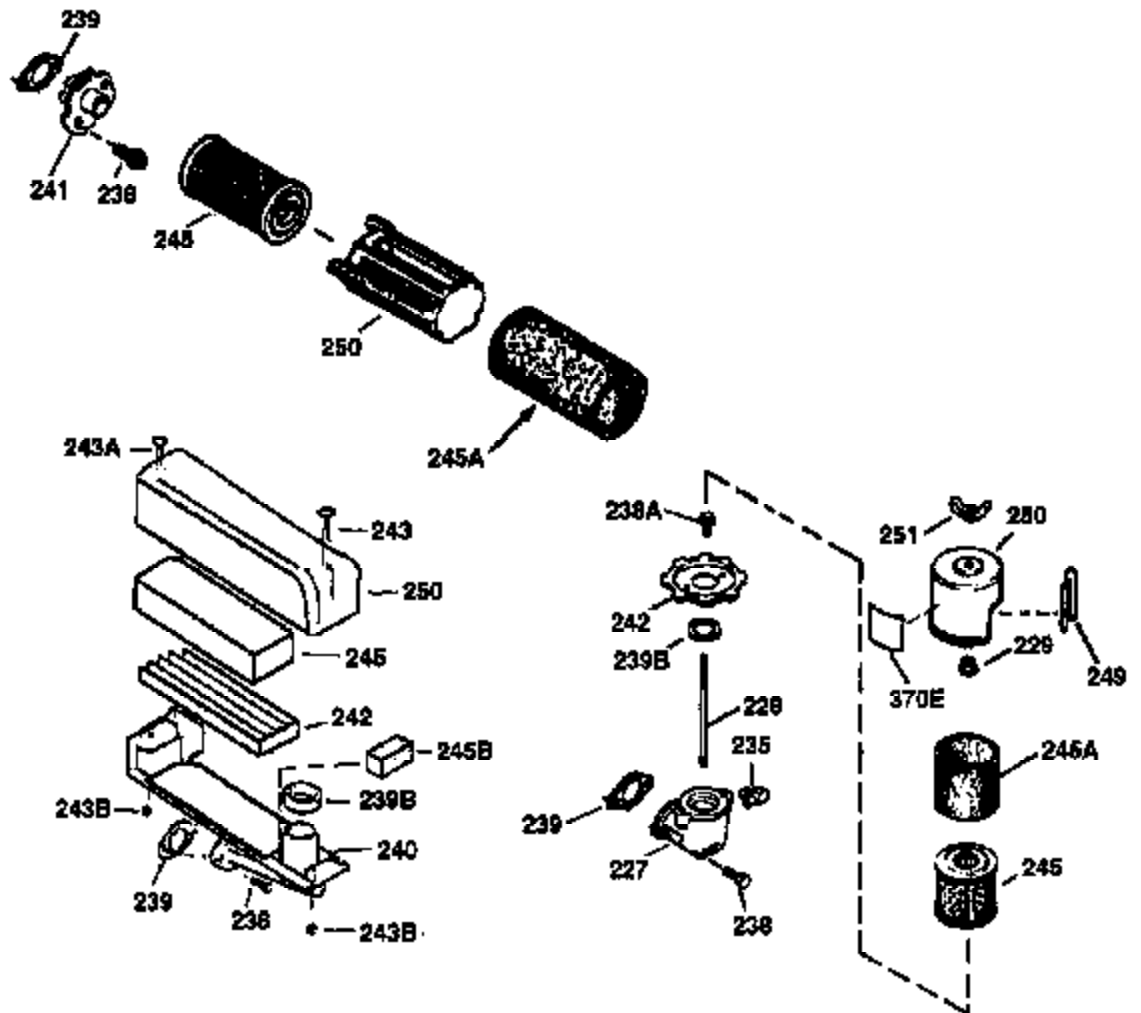

ILLUSTRATION SHOWS TYPICAL PARTS ONLY. ORDER BY PART NUMBER. PARTS NOT LISTED ARE SUPPLIED BY OEM.

VIEW 3 OF 3

Ref #	Part Number	Qty	Description
90	611112	1	Flywheel
238	650709	2	Screw, 10-32 x 7/16"
239	35815	1	Air Cleaner Gasket
243	650899	2	Screw, 10-32 x 2-3/32"
245	35500	1	Air Cleaner Filter
250	35503	1	Air Cleaner Cover
275	35708	1	Muffler (Incl. 277)
277	650795	2	Screw, 1/4-20 x 2-1/4"