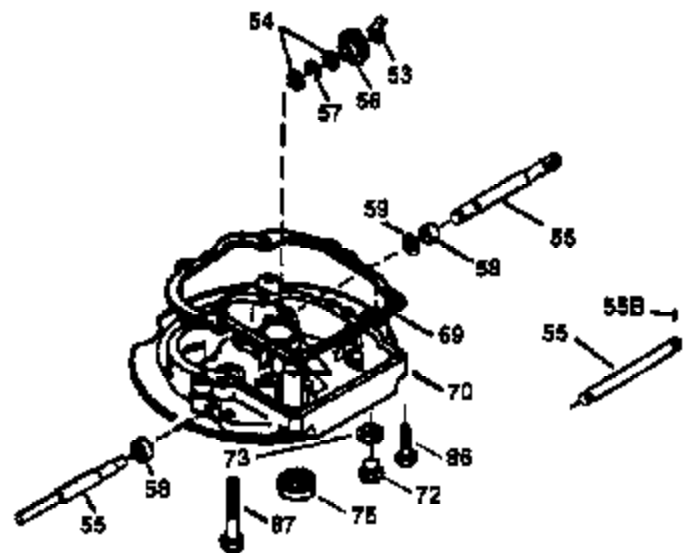

ILLUSTRATION SHOWS TYPICAL PARTS ONLY. ORDER BY PART NUMBER. PARTS NOT LISTED ARE SUPPLIED BY OEM.

VIEW 2 OF 3

Ref #	Part Number	Qty	Description
19	35998	1	Extension Spring
69	35261	1	* Mounting Flange Gasket
70	34311D	1	Mounting Flange (Incl. 72 thru 83)
72	36083	1	Oil Drain Plug
75	27897	1	Oil Seal
86	650488	6	Screw, 1/4-20 x 1-1/4"
182	6201	2	Screw, 1/4-28 x 7/8"
185	31384A	1	Intake Pipe (Incl. 224)
186	36255	1	Governor Link
223	650451	2	Screw, 1/4-20 x 1"
237	32971	1	Air Cleaner Adaptor
238	650709	2	Screw, 10-32 x 7/16"
239	35815	1	Air Cleaner Gasket
243	650899	2	Screw, 10-32 x 2-3/32"
245	35500	1	Air Cleaner Filter
247	35505	2	Air Cleaner Tube Clamp
248	35504	1	Air Cleaner Tube
250	35503	1	Air Cleaner Cover
263	35502	1	Trim Ring
287	650926	2	Screw, 8-32 x 21/64"
299	650900	2	"U" Type Nut, 10-32
300	35501A	1	Shroud & Tank Ass'y. (Incl. 301)
301	35355	1	Fuel Cap
347	650898	4	Screw, 10-32 x 27/32"
390	590686	1	Rewind Starter