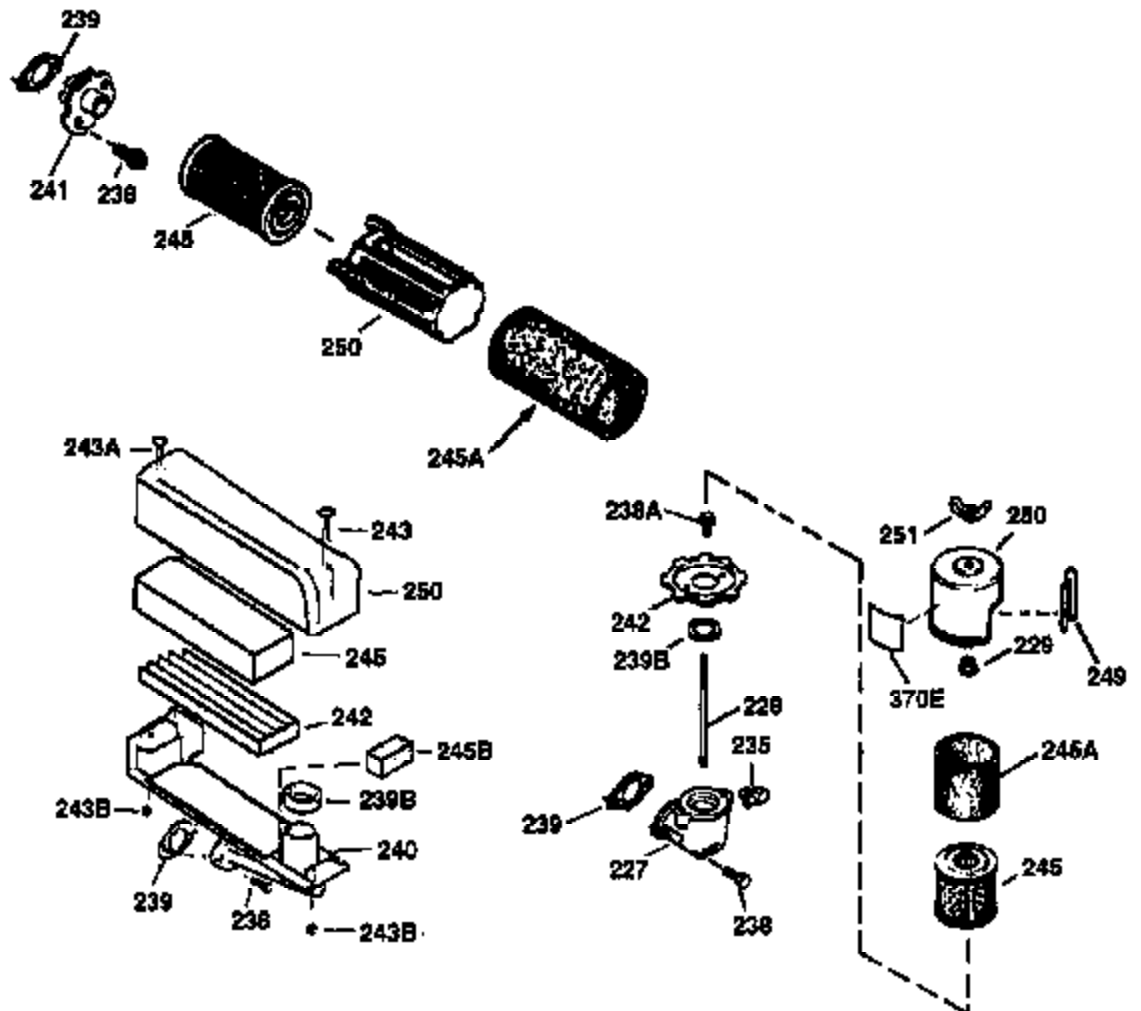

ILLUSTRATION SHOWS TYPICAL PARTS ONLY. ORDER BY PART NUMBER. PARTS NOT LISTED ARE SUPPLIED BY OEM.

VIEW 3 OF 3

Ref #	Part Number	Qty	Description
90	611112	1	Flywheel
238	650709	2	Screw, 10-32 x 7/16"
239	35815	1	Air Cleaner Gasket
243	650899	2	Screw, 10-32 x 2-3/32"
245	35500	1	Air Cleaner Filter
250	35503	1	Air Cleaner Cover
275	34613	1	Muffler
276	33753	1	Locking Plate
277	650795	2	Screw, 1/4-20 x 2-1/4"