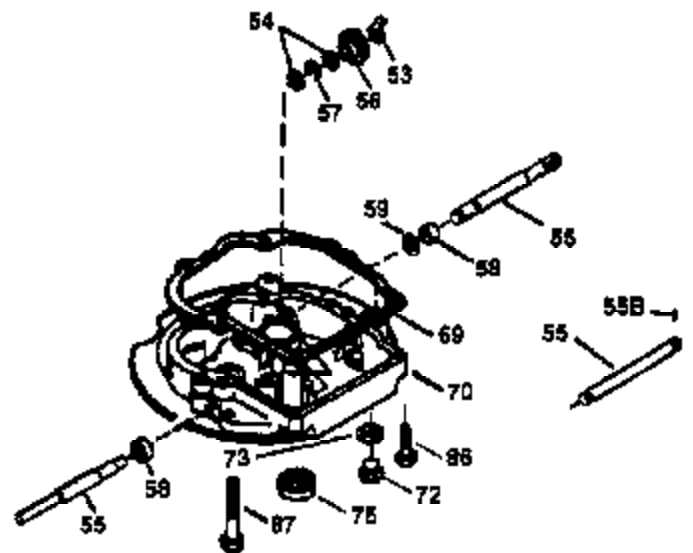

ILLUSTRATION SHOWS TYPICAL PARTS ONLY. ORDER BY PART NUMBER. PARTS NOT LISTED ARE SUPPLIED BY OEM.

VIEW 2 OF 3

Ref #	Part Number	Qty	Description
19	36281	1	Extension Spring
69	35261	1	* Mounting Flange Gasket
70	34311D	1	Mounting Flange (Incl. 72 thru 83)
72	36083	1	Oil Drain Plug
75	27897	1	Oil Seal
86	650488	6	Screw, 1/4-20 x 1-1/4"
182	6201	2	Screw, 1/4-28 x 7/8"
185	31384A	1	Intake Pipe (Incl. 224)
186	34337	1	Governor Link
223	650451	2	Screw, 1/4-20 x 1"
237	32971	1	Air Cleaner Adaptor
238	650709	2	Screw, 10-32 x 7/16"
239	35815	1	Air Cleaner Gasket
243	650899	2	Screw, 10-32 x 2-3/32"
245	35500	1	Air Cleaner Filter
247	35505	2	Air Cleaner Tube Clamp
248	35504	1	Air Cleaner Tube
250	35503	1	Air Cleaner Cover
263	35502	1	Trim Ring
287	650926	2	Screw, 8-32 x 21/64"
299	650900	2	"U" Type Nut, 10-32
300	35501A	1	Shroud & Tank Ass'y. (Incl. 301)
301	35355	1	Fuel Cap
347	650898	4	Screw, 10-32 x 27/32"
390	590686	1	Rewind Starter