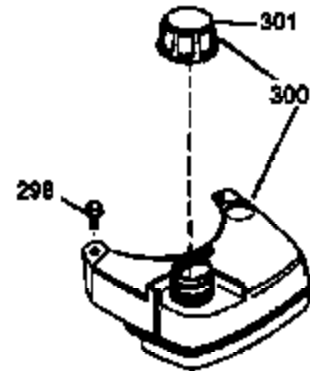

ILLUSTRATION SHOWS TYPICAL PARTS ONLY. ORDER BY PART NUMBER. PARTS NOT LISTED ARE SUPPLIED BY OEM.

VIEW 2 OF 3

Ref #	Part Number	Qty	Description
19	36281	1	Extension Spring
69	35261	1	* Mounting Flange Gasket
70	34311D	1	Mounting Flange (Incl. 72 thru 83)
72	36083	1	Oil Drain Plug
75	27897	1	Oil Seal
86	650488	6	Screw, 1/4-20 x 1-1/4"
182	6201	2	Screw, 1/4-28 x 7/8"
185	31384A	1	Intake Pipe (Incl. 224)
186	34337	1	Governor Link
223	650451	2	Screw, 1/4-20 x 1"
237	32971	1	Air Cleaner Adaptor
238	650709	2	Screw, 10-32 x 7/16"
239	35815	1	Air Cleaner Gasket
243	650899	2	Screw, 10-32 x 2-3/32"
245	35500	1	Air Cleaner Filter
247	35505	2	Air Cleaner Tube Clamp
248	35504	1	Air Cleaner Tube
250	35503	1	Air Cleaner Cover
263	35502	1	Trim Ring
287	650926	2	Screw, 8-32 x 21/64"
299	650900	2	"U" Type Nut, 10-32
300	35501A	1	Shroud & Tank Ass'y. (Incl. 301)
301	35355	1	Fuel Cap
347	650898	4	Screw, 10-32 x 27/32"
390	590686	1	Rewind Starter