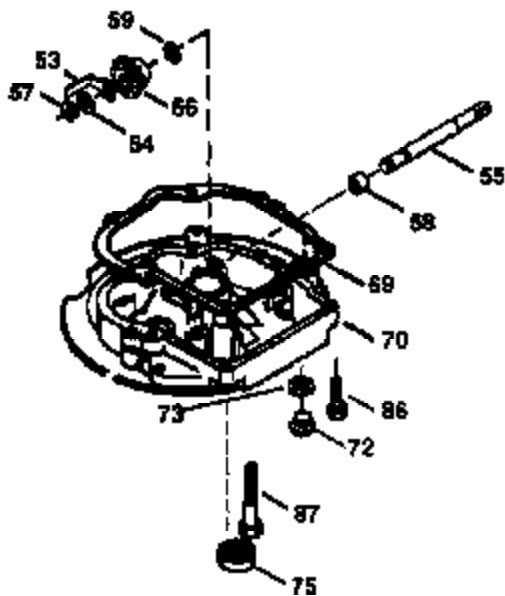

ILLUSTRATION SHOWS TYPICAL PARTS ONLY. ORDER BY PART NUMBER. PARTS NOT LISTED ARE SUPPLIED BY OEM.

VIEW 2 OF 3

Ref #	Part Number	Qty	Description
19	36281	1	Extension Spring
69	35261	1	* Mounting Flange Gasket
70	34311D	1	Mounting Flange (Incl. 72 thru 83)
72	36083	1	Oil Drain Plug
75	27897	1	Oil Seal
86	650488	6	Screw, 1/4-20 x 1-1/4"
182	6201	2	Screw, 1/4-28 x 7/8"
185	31384A	1	Intake Pipe (Incl. 224)
186	34337	1	Governor Link
223	650451	2	Screw, 1/4-20 x 1"
237	32971	1	Air Cleaner Adaptor
238	650709	2	Screw, 10-32 x 7/16"
239	35815	1	Air Cleaner Gasket
243	650899	2	Screw, 10-32 x 2-3/32"
245	35500	1	Air Cleaner Filter
247	35505	2	Air Cleaner Tube Clamp
248	35504	1	Air Cleaner Tube
250	35503	1	Air Cleaner Cover
263	35502	1	Trim Ring
287	650926	2	Screw, 8-32 x 21/64"
299	650900	2	"U" Type Nut, 10-32
300	35501A	1	Shroud & Tank Ass'y. (Incl. 301)
301	35355	1	Fuel Cap
347	650898	4	Screw, 10-32 x 27/32"
390	590686	1	Rewind Starter