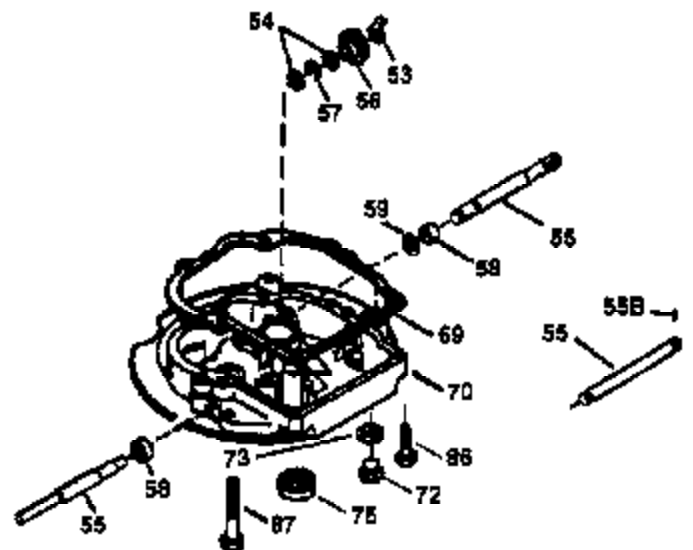

ILLUSTRATION SHOWS TYPICAL PARTS ONLY. ORDER BY PART NUMBER. PARTS NOT LISTED ARE SUPPLIED BY OEM.

VIEW 2 OF 3

Ref #	Part Number	Qty	Description
19	36281	1	Extension Spring
69	35261	1	* Mounting Flange Gasket
70	34311D	1	Mounting Flange (Incl. 72 thru 83)
72	36083	1	Oil Drain Plug
75	27897	1	Oil Seal
86	650488	6	Screw, 1/4-20 x 1-1/4"
182	6201	2	Screw, 1/4-28 x 7/8"
185	31384A	1	Intake Pipe (Incl. 224)
186	34337	1	Governor Link
223	650451	2	Screw, 1/4-20 x 1"
237	32971	1	Air Cleaner Adaptor
238	650709	2	Screw, 10-32 x 7/16"
239	35815	1	Air Cleaner Gasket
243	650899	2	Screw, 10-32 x 2-3/32"
245	35500	1	Air Cleaner Filter
247	35505	2	Air Cleaner Tube Clamp
248	35504	1	Air Cleaner Tube
250	35503	1	Air Cleaner Cover
263	35502	1	Trim Ring
287	650926	2	Screw, 8-32 x 21/64"
299	650900	2	"U" Type Nut, 10-32
300	35501A	1	Shroud & Tank Ass'y. (Incl. 301)
301	35355	1	Fuel Cap
347	650898	4	Screw, 10-32 x 27/32"
390	590686	1	Rewind Starter