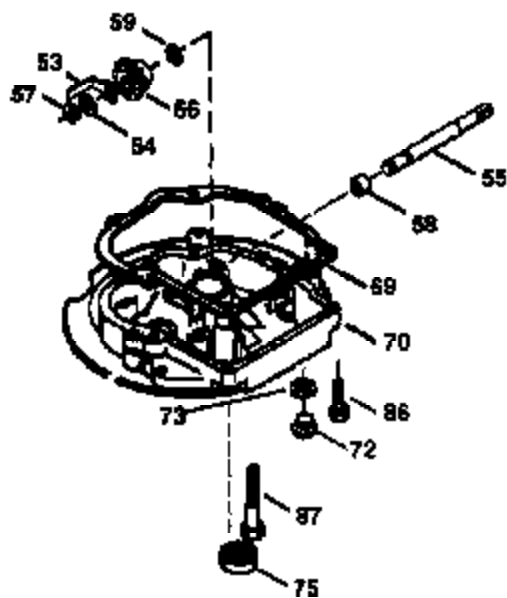

ILLUSTRATION SHOWS TYPICAL PARTS ONLY. ORDER BY PART NUMBER. PARTS NOT LISTED ARE SUPPLIED BY OEM.

VIEW 2 OF 3

Ref #	Part Number	Qty	Description
19	36281	1	Extension Spring
69	35261	1	* Mounting Flange Gasket
70	34311D	1	Mounting Flange (Incl. 72 thru 83)
72	36083	1	Oil Drain Plug
75	27897	1	Oil Seal
86	650488	6	Screw, 1/4-20 x 1-1/4"
182	6201	2	Screw, 1/4-28 x 7/8"
185	31384A	1	Intake Pipe (Incl. 224)
186	34337	1	Governor Link
223	650451	2	Screw, 1/4-20 x 1"
237	32971	1	Air Cleaner Adaptor
238	650709	2	Screw, 10-32 x 7/16"
239	35815	1	Air Cleaner Gasket
243	650899	2	Screw, 10-32 x 2-3/32"
245	35500	1	Air Cleaner Filter
247	35505	2	Air Cleaner Tube Clamp
248	35504	1	Air Cleaner Tube
250	35503	1	Air Cleaner Cover
263	36484	1	Trim Ring
287	650926	2	Screw, 8-32 x 21/64"
299	650900	2	"U" Type Nut, 10-32
300	35501A	1	Shroud & Tank Ass'y. (Incl. 301)
301	35355	1	Fuel Cap
347	650898	4	Screw, 10-32 x 27/32"
390	590694	1	Rewind Starter (NOTE: This engine could have been built with 590686 starter. Refer to the design of the air intake louvers for part identification. Individual starter parts do not interchange.)