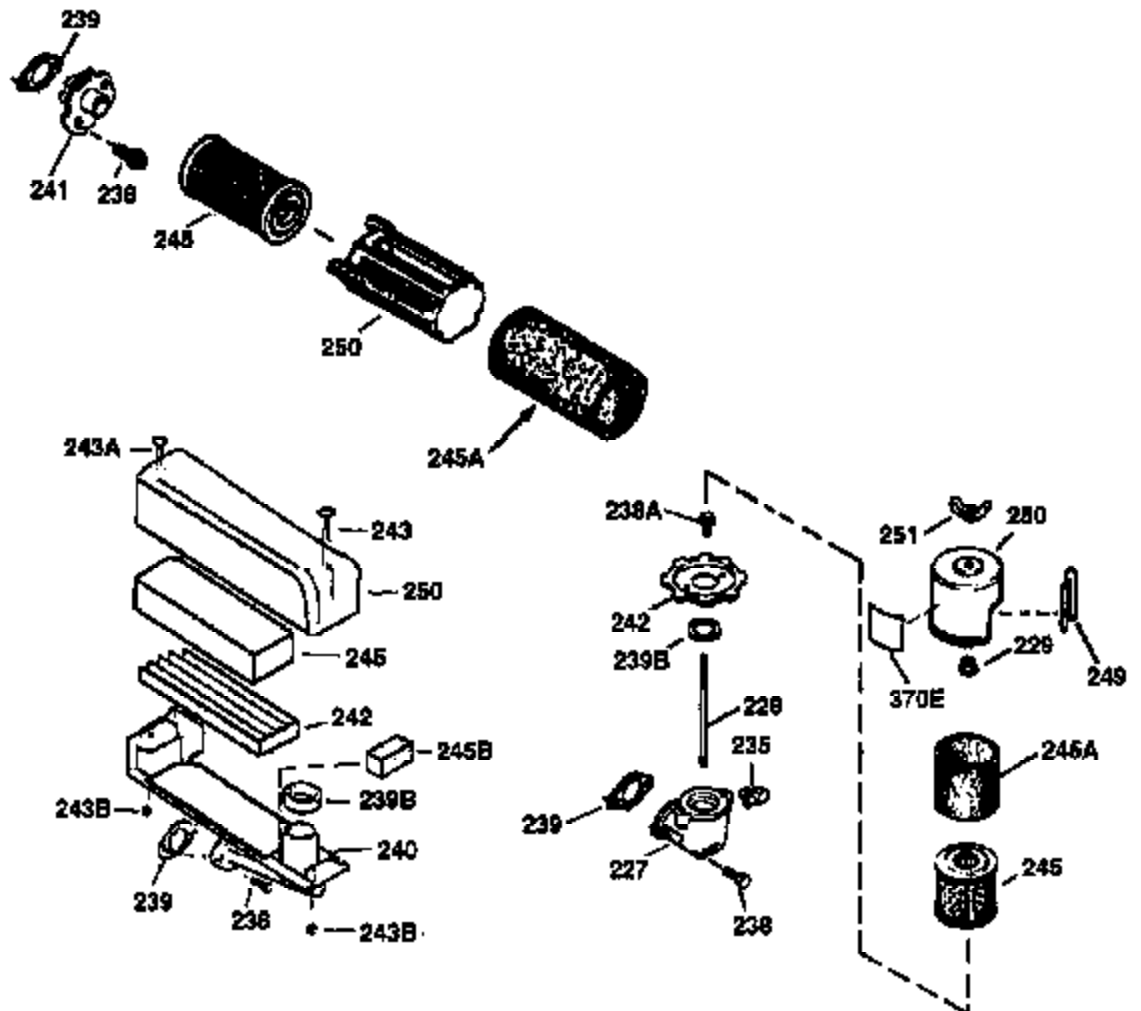

ILLUSTRATION SHOWS TYPICAL PARTS ONLY. ORDER BY PART NUMBER. PARTS NOT LISTED ARE SUPPLIED BY OEM.

VIEW 3 OF 3

Ref #	Part Number	Qty	Description
90	611112	1	Flywheel
238	650709	2	Screw, 10-32 x 7/16"
239	35815	1	Air Cleaner Gasket
243	650899	2	Screw, 10-32 x 2-3/32"
245	35500	1	Air Cleaner Filter
250	35503	1	Air Cleaner Cover
275	35993	1	Muffler
276	35994	1	Locking Plate
277	650957	2	Screw, 1/4-20 x 2-31/32"