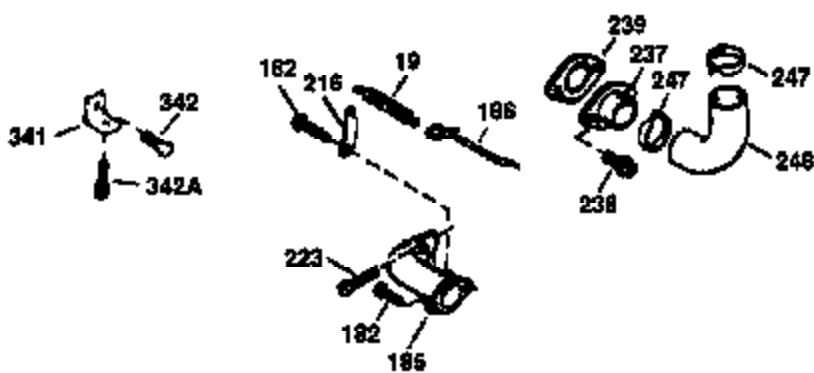

ILLUSTRATION SHOWS TYPICAL PARTS ONLY. ORDER BY PART NUMBER. PARTS NOT LISTED ARE SUPPLIED BY OEM.

VIEW 2 OF 3

Ref #	Part Number	Qty	Description
19	36281	1	Extension Spring
69	35261	1	* Mounting Flange Gasket
70	34311D	1	Mounting Flange (Incl. 72 thru 83)
72	36083	1	Oil Drain Plug
75	27897	1	Oil Seal
86	650488	6	Screw, 1/4-20 x 1-1/4"
182	6201	2	Screw, 1/4-28 x 7/8"
185	31384A	1	Intake Pipe (Incl. 224)
186	34337	1	Governor Link
223	650451	2	Screw, 1/4-20 x 1"
237	32971	1	Air Cleaner Adaptor
238	650709	2	Screw, 10-32 x 7/16"
239	35815	1	Air Cleaner Gasket
243	650899	2	Screw, 10-32 x 2-3/32"
245	35500	1	Air Cleaner Filter
247	35505	2	Air Cleaner Tube Clamp
248	35504	1	Air Cleaner Tube
250	35503	1	Air Cleaner Cover
263	36484	1	Trim Ring
287	650926	2	Screw, 8-32 x 21/64"
299	650900	2	"U" Type Nut, 10-32
300	35501A	1	Shroud & Tank Ass'y. (Incl. 301)
301	35355	1	Fuel Cap
347	650898	4	Screw, 10-32 x 27/32"
390	590694	1	Rewind Starter (NOTE: This engine could have been built with 590686 starter. Refer to the design of the air intake louvers for part identification. Individual starter parts do not interchange.)