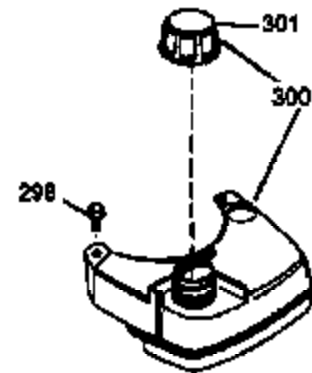

ILLUSTRATION SHOWS TYPICAL PARTS ONLY. ORDER BY PART NUMBER. PARTS NOT LISTED ARE SUPPLIED BY OEM.

VIEW 2 OF 3

Ref #	Part Number	Qty	Description
19	36281	1	Extension Spring
69	35261	1	* Mounting Flange Gasket
70	34311D	1	Mounting Flange (Incl. 72 thru 83)
72	36083	1	Oil Drain Plug
75	27897	1	Oil Seal
86	650488	6	Screw, 1/4-20 x 1-1/4"
182	6201	2	Screw, 1/4-28 x 7/8"
185	31384A	1	Intake Pipe (Incl. 224)
186	34337	1	Governor Link
223	650451	2	Screw, 1/4-20 x 1"
237	32971	1	Air Cleaner Adaptor
238	650709	2	Screw, 10-32 x 7/16"
239	35815	1	Air Cleaner Gasket
243	650899	2	Screw, 10-32 x 2-3/32"
245	35500	1	Air Cleaner Filter
247	35505	2	Air Cleaner Tube Clamp
248	35504	1	Air Cleaner Tube
250	35503	1	Air Cleaner Cover
263	36484	1	Trim Ring
287	650926	2	Screw, 8-32 x 21/64"
299	650900	2	"U" Type Nut, 10-32
300	35501A	1	Shroud & Tank Ass'y. (Incl. 301)
301	35355	1	Fuel Cap
347	650898	4	Screw, 10-32 x 27/32"
390	590694	1	Rewind Starter (NOTE: This engine could have been built with 590686 starter. Refer to the design of the air intake louvers for part identification. Individual starter parts do not interchange.)