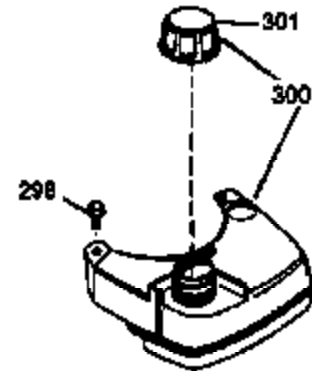

ILLUSTRATION SHOWS TYPICAL PARTS ONLY. ORDER BY PART NUMBER. PARTS NOT LISTED ARE SUPPLIED BY OEM.

VIEW 2 OF 3

Ref #	Part Number	Qty	Description
19	35998	1	Extension Spring
69	35261	1	* Mounting Flange Gasket
70	34311D	1	Mounting Flange (Incl. 72 thru 83)
72	36083	1	Oil Drain Plug
75	27897	1	Oil Seal
86	650488	6	Screw, 1/4-20 x 1-1/4"
182	6201	2	Screw, 1/4-28 x 7/8"
185	31384A	1	Intake Pipe (Incl. 224)
186	36201	1	Governor Link
223	650451	2	Screw, 1/4-20 x 1"
237	32971	1	Air Cleaner Adaptor
238	650709	2	Screw, 10-32 x 7/16"
239	35815	1	Air Cleaner Gasket
243	650899	2	Screw, 10-32 x 2-3/32"
245	35500	1	Air Cleaner Filter
247	35505	2	Air Cleaner Tube Clamp
248	35504	1	Air Cleaner Tube
250	35503	1	Air Cleaner Cover
263	35502	1	Trim Ring
287	650926	2	Screw, 8-32 x 21/64"
299	650900	2	"U" Type Nut, 10-32
300	35501A	1	Shroud & Tank Ass'y. (Incl. 301)
301	35355	1	Fuel Cap
347	650898	4	Screw, 10-32 x 27/32"
390	590686	1	Rewind Starter