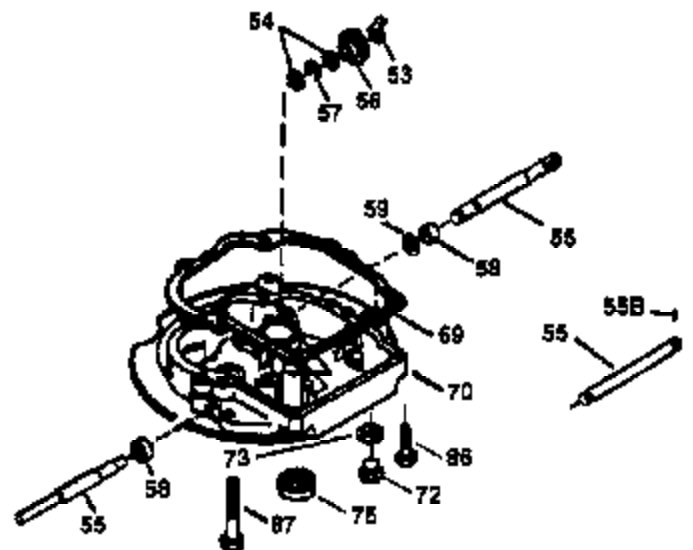

ILLUSTRATION SHOWS TYPICAL PARTS ONLY. ORDER BY PART NUMBER. PARTS NOT LISTED ARE SUPPLIED BY OEM.

VIEW 2 OF 3

Ref #	Part Number	Qty	Description
19	35998	1	Extension Spring
69	35261	1	* Mounting Flange Gasket
70	34311D	1	Mounting Flange (Incl. 72 thru 83)
72	36083	1	Oil Drain Plug
75	27897	1	Oil Seal
86	650488	6	Screw, 1/4-20 x 1-1/4"
182	6201	2	Screw, 1/4-28 x 7/8"
185	31384A	1	Intake Pipe (Incl. 224)
186	36255	1	Governor Link
223	650451	2	Screw, 1/4-20 x 1"
237	32971	1	Air Cleaner Adaptor
238	650709	2	Screw, 10-32 x 7/16"
239	35815	1	Air Cleaner Gasket
243	650899	2	Screw, 10-32 x 2-3/32"
245	35500	1	Air Cleaner Filter
247	35505	2	Air Cleaner Tube Clamp
248	35504	1	Air Cleaner Tube
250	35503	1	Air Cleaner Cover
263	36484	1	Trim Ring
287	650926	2	Screw, 8-32 x 21/64"
299	650900	2	"U" Type Nut, 10-32
300	35501A	1	Shroud & Tank Ass'y. (Incl. 301)
301	35355	1	Fuel Cap
347	650898A	4	Screw, 10-32 x 27/32"
390	590694	1	Rewind Starter (NOTE: This engine could have been built with 590686 starter. Refer to the design of the air intake louvers for part identification. Individual starter parts do not interchange.)