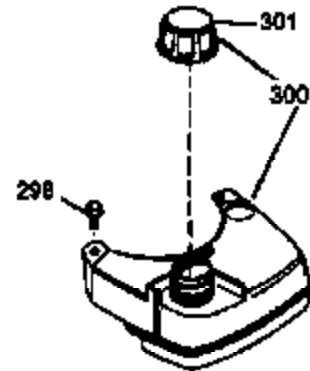

ILLUSTRATION SHOWS TYPICAL PARTS ONLY. ORDER BY PART NUMBER. PARTS NOT LISTED ARE SUPPLIED BY OEM.

VIEW 2 OF 3

Ref #	Part Number	Qty	Description
19	36281	1	Extension Spring
53	31745	1	Tang Washer
54	31747	2	Washer
55	34647	1	P.T.O. Shaft
56	33401	1	R.H. Worm Gear
57	33537	1	Retaining Ring
58	31744	1	Oil Seal
69	35261	1	* Mounting Flange Gasket
70	33535C	1	Mounting Flange (Incl. 58,72 thru 83)
72	36083	1	Oil Drain Plug
75	26208	1	Oil Seal
86	650488	5	Screw, 1/4-20 x 1-1/4"
87	650492	1	Screw, 1/4-20 x 2-1/4"
182	6201	2	Screw, 1/4-28 x 7/8"
185	31384A	1	Intake Pipe (Incl. 224)
186	34337	1	Governor Link
223	650451	2	Screw, 1/4-20 x 1"
237	32971	1	Air Cleaner Adaptor
238	650709	2	Screw, 10-32 x 7/16"
239	35815	1	Air Cleaner Gasket
243	650899	2	Screw, 10-32 x 2-3/32"
245	35500	1	Air Cleaner Filter
247	35505	2	Air Cleaner Tube Clamp
248	35504	1	Air Cleaner Tube
250	35503	1	Air Cleaner Cover
263	35502	1	Trim Ring
275B	35125	1	Spark Arrestor Muffler (Incl. 277A)(Optional)
277A	650795	2	Screw, 1/4-20 x 2-1/4" (Optional)
287	650926	2	Screw, 8-32 x 21/64"
299	650900	2	"U" Type Nut, 10-32
300	35501A	1	Shroud & Tank Ass'y. (Incl. 301)
301	35355	1	Fuel Cap
347	650898	4	Screw, 10-32 x 27/32"
390	590694	1	Rewind Starter (NOTE: This engine could have been built with 590686 starter. Refer to the design of the air intake louvers for part identification. Individual starter parts do not interchange.)