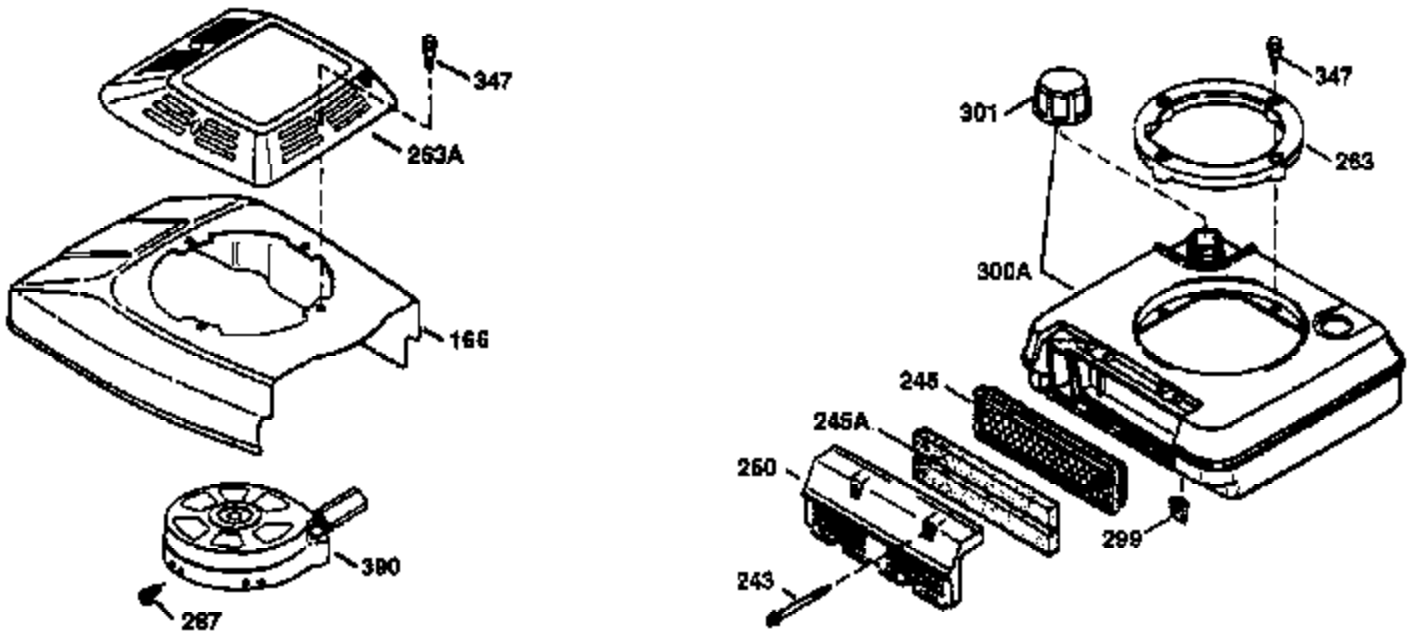

ILLUSTRATION SHOWS TYPICAL PARTS ONLY. ORDER BY PART NUMBER. PARTS NOT LISTED ARE SUPPLIED BY OEM.

VIEW 2 OF 3

Ref #	Part Number	Qty	Description
19	36281	1	Extension Spring
53	31745	1	Tang Washer
54	31747	2	Washer
55	34647	1	P.T.O. Shaft
56	33401	1	R.H. Worm Gear
57	33537	1	Retaining Ring
58	31744	1	Oil Seal
69	35261	1	* Mounting Flange Gasket
70	33535C	1	Mounting Flange (Incl. 58,72 thru 83)
72	36083	1	Oil Drain Plug
75	26208	1	Oil Seal
86	650488	5	Screw, 1/4-20 x 1-1/4"
87	650492	1	Screw, 1/4-20 x 2-1/4"
182	6201	2	Screw, 1/4-28 x 7/8"
185	31384A	1	Intake Pipe (Incl. 224)
186	34337	1	Governor Link
223	650451	2	Screw, 1/4-20 x 1"
237	32971	1	Air Cleaner Adaptor
238	650709	2	Screw, 10-32 x 7/16"
239	35815	1	Air Cleaner Gasket
243	650899	2	Screw, 10-32 x 2-3/32"
245	35500	1	Air Cleaner Filter
247	35505	2	Air Cleaner Tube Clamp
248	35504	1	Air Cleaner Tube
250	35503	1	Air Cleaner Cover
263	35502	1	Trim Ring
275B	35125	1	Spark Arrestor Muffler (Incl. 277A)(Optional)
277A	650795	2	Screw, 1/4-20 x 2-1/4" (Optional)
287	650926	2	Screw, 8-32 x 21/64"
299	650900	2	"U" Type Nut, 10-32
300	35501A	1	Shroud & Tank Ass'y. (Incl. 301)
301	35355	1	Fuel Cap
347	650898	4	Screw, 10-32 x 27/32"
390	590694	1	Rewind Starter (NOTE: This engine could have been built with 590686 starter. Refer to the design of the air intake louvers for part identification. Individual starter parts do not interchange.)