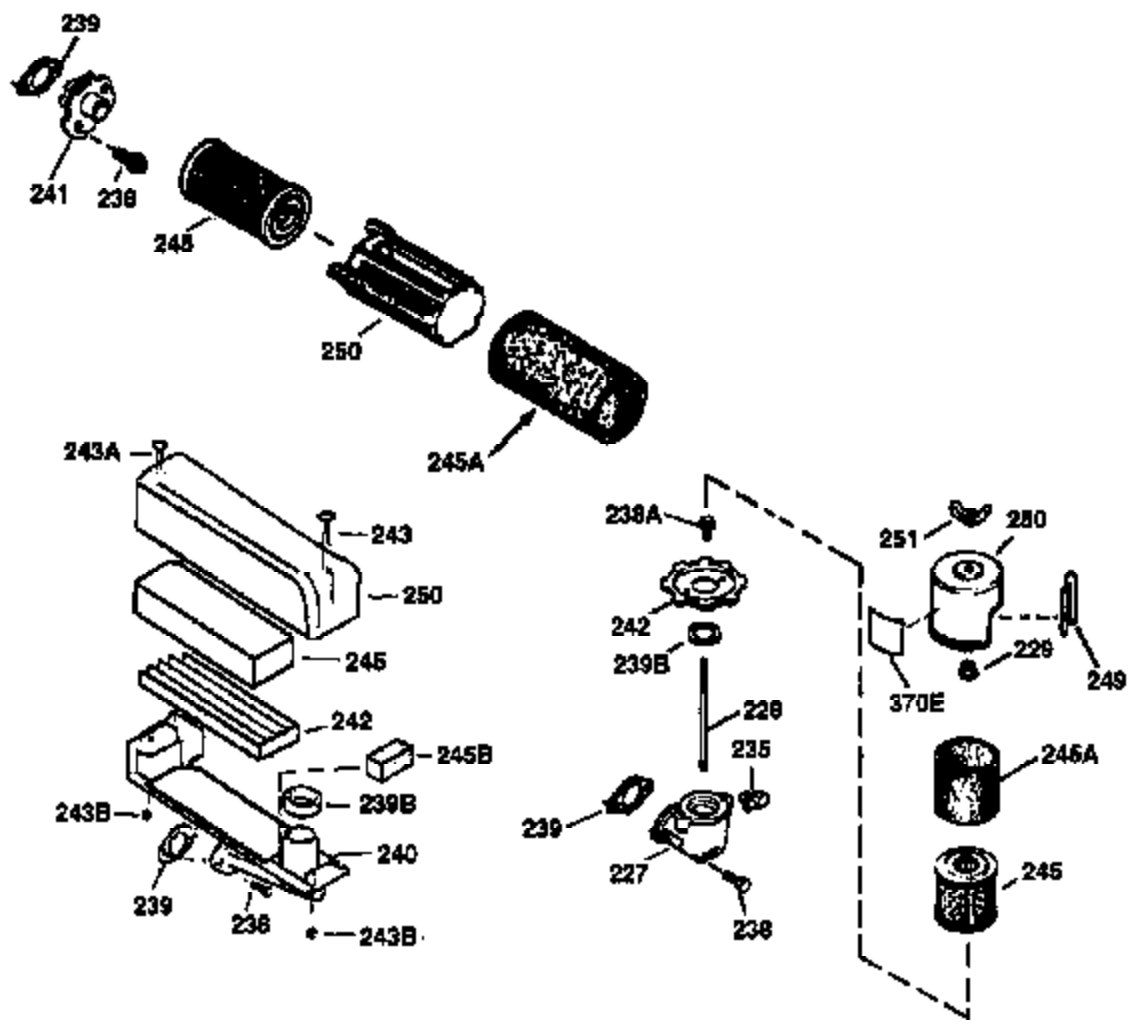

ILLUSTRATION SHOWS TYPICAL PARTS ONLY. ORDER BY PART NUMBER. PARTS NOT LISTED ARE SUPPLIED BY OEM.

VIEW 3 OF 3

Ref #	Part Number	Qty	Description
90	611112	1	Flywheel
238	650709	2	Screw, 10-32 x 7/16"
239	35815	1	Air Cleaner Gasket
243	650899	2	Screw, 10-32 x 2-3/32"
245	35500	1	Air Cleaner Filter
250	35503	1	Air Cleaner Cover
275B	35125	1	Spark Arrestor Muffler (Incl. 277A)(Optional)
275	36491	1	Muffler (Incl. 277)
276	33753	1	Locking Plate (Optional)
277A	650795	2	Screw, 1/4-20 x 2-1/4" (Optional)
277	650988	2	Screw, 1/4-20 x 2-5/16"