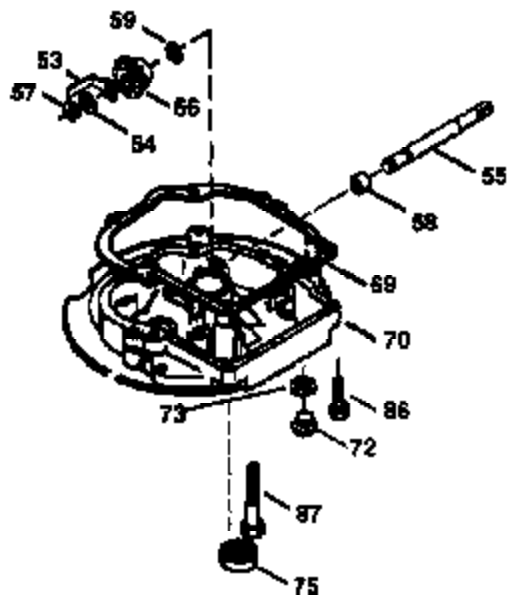

ILLUSTRATION SHOWS TYPICAL PARTS ONLY. ORDER BY PART NUMBER. PARTS NOT LISTED ARE SUPPLIED BY OEM.

VIEW 2 OF 3

Ref #	Part Number	Qty	Description
19	36281	1	Extension Spring
53	31745	1	Tang Washer
54	31747	2	Washer
55	34647	1	P.T.O. Shaft
56	33401	1	R.H. Worm Gear
57	33537	1	Retaining Ring
58	31744	1	Oil Seal
69	35261	1	* Mounting Flange Gasket
70	33535C	1	Mounting Flange (Incl. 58,72 thru 83)
72	36083	1	Oil Drain Plug
75	26208	1	Oil Seal
86	650488	5	Screw, 1/4-20 x 1-1/4"
87	650492	1	Screw, 1/4-20 x 2-1/4"
182	6201	2	Screw, 1/4-28 x 7/8"
185	31384A	1	Intake Pipe (Incl. 224)
186	34337	1	Governor Link
223	650451	2	Screw, 1/4-20 x 1"
237	32971	1	Air Cleaner Adaptor
238	650709	2	Screw, 10-32 x 7/16"
239	35815	1	Air Cleaner Gasket
243	650899	2	Screw, 10-32 x 2-3/32"
245	35500	1	Air Cleaner Filter
247	35505	2	Air Cleaner Tube Clamp
248	35504	1	Air Cleaner Tube
250	35503	1	Air Cleaner Cover
263	35502	1	Trim Ring
275B	35125	1	Spark Arrestor Muffler (Incl. 277A)(Optional)
277A	650795	2	Screw, 1/4-20 x 2-1/4" (Optional)
287	650926	2	Screw, 8-32 x 21/64"
299	650900	2	"U" Type Nut, 10-32
300	35501A	1	Shroud & Tank Ass'y. (Incl. 301)
301	35355	1	Fuel Cap
347	650898	4	Screw, 10-32 x 27/32"
390	590694	1	Rewind Starter (NOTE: This engine could have been built with 590686 starter. Refer to the design of the air intake louvers for part identification. Individual starter parts do not interchange.)