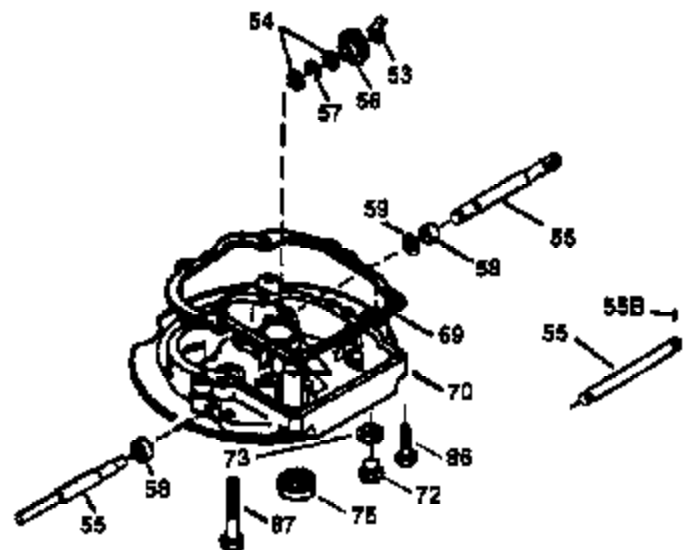

ILLUSTRATION SHOWS TYPICAL PARTS ONLY. ORDER BY PART NUMBER. PARTS NOT LISTED ARE SUPPLIED BY OEM.

VIEW 2 OF 3

Ref #	Part Number	Qty	Description
19	36281	1	Extension Spring
53	31745	1	Tang Washer
54	31747	2	Washer
55	34647	1	P.T.O. Shaft
56	33401	1	R.H. Worm Gear
57	33537	1	Retaining Ring
58	31744	1	Oil Seal
69	35261	1	* Mounting Flange Gasket
70	33535C	1	Mounting Flange (Incl. 58,72 thru 83)
72	36083	1	Oil Drain Plug
75	26208	1	Oil Seal
86	650488	5	Screw, 1/4-20 x 1-1/4"
87	650492	1	Screw, 1/4-20 x 2-1/4"
182	6201	2	Screw, 1/4-28 x 7/8"
185	31384A	1	Intake Pipe (Incl. 224)
186	34337	1	Governor Link
223	650451	2	Screw, 1/4-20 x 1"
237	32971	1	Air Cleaner Adaptor
238	650709	2	Screw, 10-32 x 7/16"
239	35815	1	Air Cleaner Gasket
243	650899	2	Screw, 10-32 x 2-3/32"
245	35500	1	Air Cleaner Filter
247	35505	2	Air Cleaner Tube Clamp
248	35504	1	Air Cleaner Tube
250	35503	1	Air Cleaner Cover
263	35502	1	Trim Ring
275B	35125	1	Spark Arrestor Muffler (Incl. 277A)(Optional)
277A	650795	2	Screw, 1/4-20 x 2-1/4" (Optional)
287	650926	2	Screw, 8-32 x 21/64"
299	650900	2	"U" Type Nut, 10-32
300	35501A	1	Shroud & Tank Ass'y. (Incl. 301)
301	35355	1	Fuel Cap
347	650898	4	Screw, 10-32 x 27/32"
390	590694	1	Rewind Starter (NOTE: This engine could have been built with 590686 starter. Refer to the design of the air intake louvers for part identification. Individual starter parts do not interchange.)