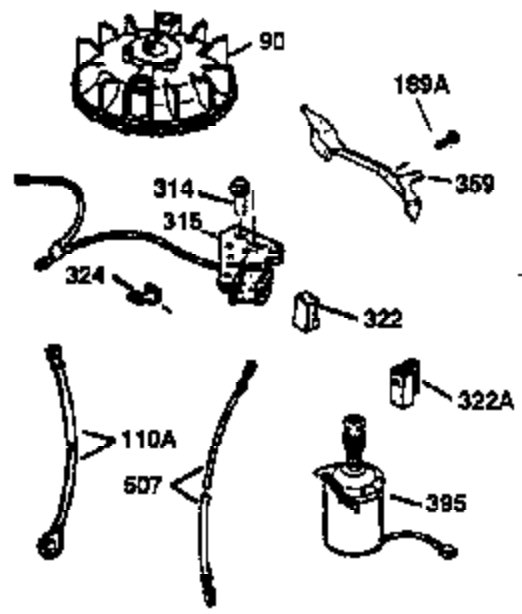

ILLUSTRATION SHOWS TYPICAL PARTS ONLY. ORDER BY PART NUMBER. PARTS NOT LISTED ARE SUPPLIED BY OEM.

VIEW 3 OF 3

Ref #	Part Number	Qty	Description
90	611112	1	Flywheel
238	650709	2	Screw, 10-32 x 7/16"
239	35815	1	Air Cleaner Gasket
243	650899	2	Screw, 10-32 x 2-3/32"
245	35500	1	Air Cleaner Filter
250	35503	1	Air Cleaner Cover
275B	35125	1	Spark Arrestor Muffler (Incl. 277A)(Optional)
275	36491	1	Muffler (Incl. 277)
276	33753	1	Locking Plate (Optional)
277A	650795	2	Screw, 1/4-20 x 2-1/4" (Optional)
277	650988	2	Screw, 1/4-20 x 2-5/16"