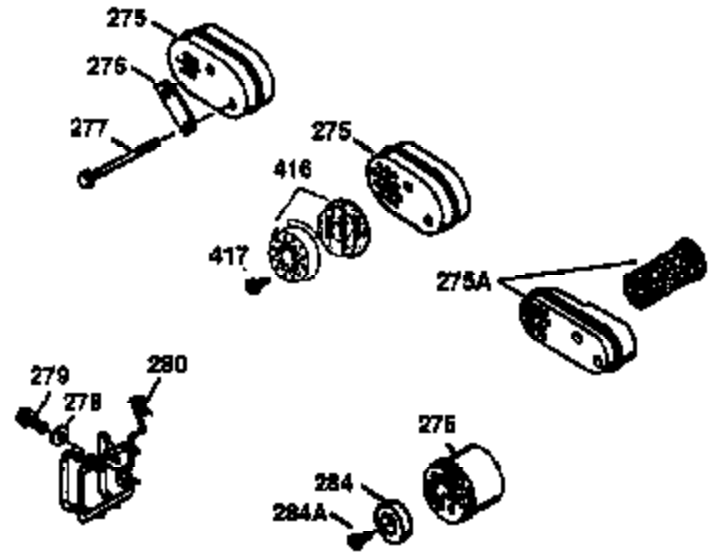

ILLUSTRATION SHOWS TYPICAL PARTS ONLY. ORDER BY PART NUMBER. PARTS NOT LISTED ARE SUPPLIED BY OEM.

VIEW 3 OF 3

Ref #	Part Number	Qty	Description
90	611112	1	Flywheel
238	650709	2	Screw, 10-32 x 7/16"
239	35815	1	Air Cleaner Gasket
243	650899	2	Screw, 10-32 x 2-3/32"
245	35500	1	Air Cleaner Filter
250	35503	1	Air Cleaner Cover
275B	35125	1	Spark Arrestor Muffler (Incl. 277A)(Optional)
275	36491	1	Muffler (Incl. 277)
276	33753	1	Locking Plate (Optional)
277A	650795	2	Screw, 1/4-20 x 2-1/4" (Optional)
277	650988	2	Screw, 1/4-20 x 2-5/16"