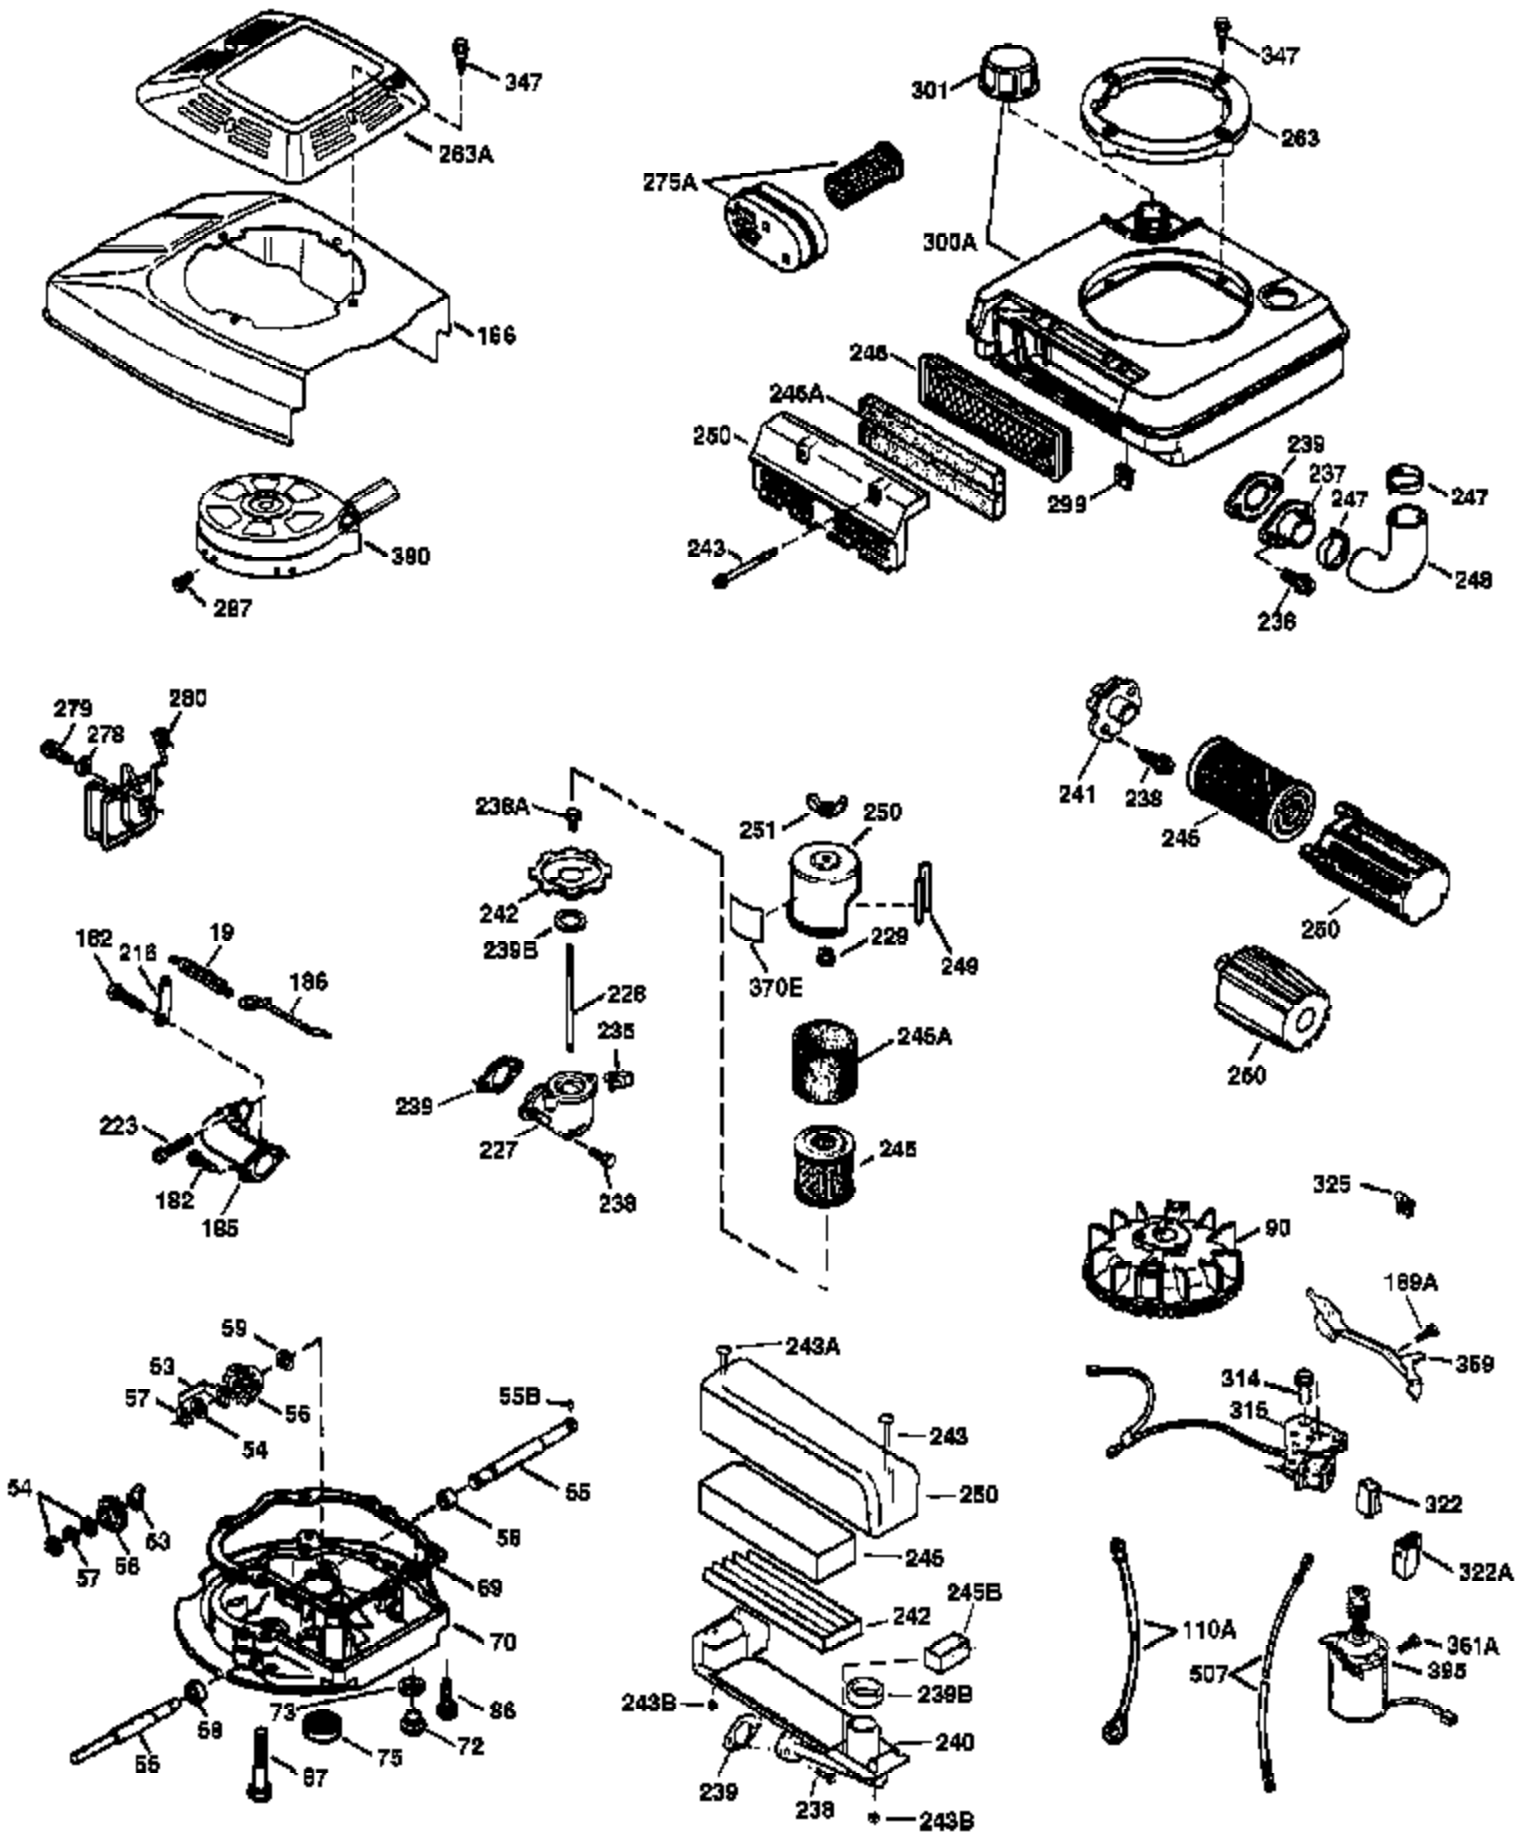

Ref #	Part Number	Qty	Description
19	36281	1	Extension Spring
69	35261	1	* Mounting Flange Gasket
70	34311D	1	Mounting Flange (Incl. 72 thru 83)
72	36083	1	Oil Drain Plug
75	27897	1	Oil Seal
86	650488	6	Screw, 1/4-20 x 1-1/4"
90	611123	1	Flywheel
182	6201	2	Screw, 1/4-28 x 7/8"
185	31384A	1	Intake Pipe (Incl. 224)
186	34337	1	Governor Link
223	650451	2	Screw, 1/4-20 x 1"
237	32971	1	Air Cleaner Adaptor
238	650709	2	Screw, 10-32 x 7/16"
239	35815	1	Air Cleaner Gasket
243	650899	2	Screw, 10-32 x 2-3/32"
245	35500	1	Air Cleaner Filter
247	35505	2	Air Cleaner Tube Clamp
248	35504	1	Air Cleaner Tube
250	35503	1	Air Cleaner Cover
263	36484	1	Trim Ring
287	650926	2	Screw, 8-32 x 21/64"
299	650900	2	"U" Type Nut, 10-32
301	36246	1	Fuel Cap
347	650898A	4	Screw, 10-32 x 27/32"
390	590732	1	Rewind Starter (NOTE: This engine could have been built with 590688 starter. Refer to the design of the air intake louvers for part identification. Individual starter parts do not interchange.)