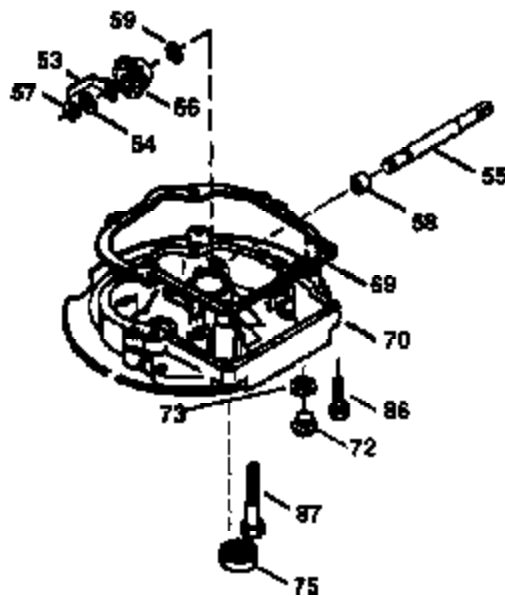

ILLUSTRATION SHOWS TYPICAL PARTS ONLY. ORDER BY PART NUMBER. PARTS NOT LISTED ARE SUPPLIED BY OEM.

VIEW 2 OF 3

Ref #	Part Number	Qty	Description
19	36281	1	Extension Spring
69	35261	1	* Mounting Flange Gasket
70	34311D	1	Mounting Flange (Incl. 72 thru 83)
72	36083	1	Oil Drain Plug
75	27897	1	Oil Seal
86	650488	6	Screw, 1/4-20 x 1-1/4"
182	6201	2	Screw, 1/4-28 x 7/8"
185	31384A	1	Intake Pipe (Incl. 224)
186	34337	1	Governor Link
223	650451	2	Screw, 1/4-20 x 1"
238	650937	2	Screw, 10-32 x 43/64"
239	35848	1	* Air Cleaner Gasket
243	650966	1	Screw, M-5 x 0.8-6g x 2-7/16"
245	36278	1	Air Cleaner Filter
250	36274	1	Air Cleaner Cover
263	36280	1	Trim Ring
287	650926	2	Screw, 8-32 x 21/64"
298	28763	2	Screw, 10-32 x 35/64"
300	36279	1	Fuel Tank (Incl. 292 & 301)
301	35355	1	Fuel Cap
390	590686	1	Rewind Starter