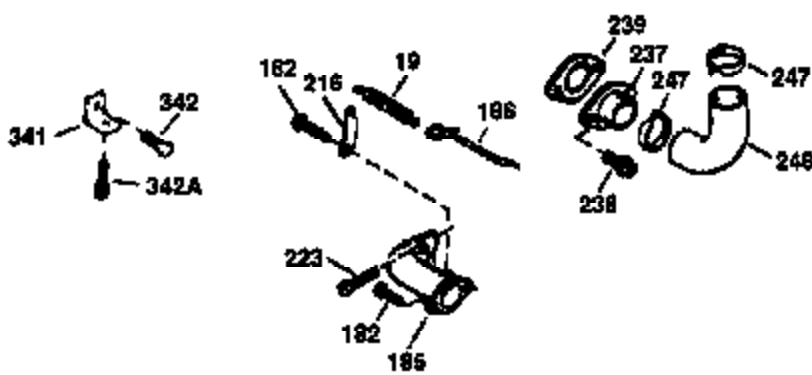

ILLUSTRATION SHOWS TYPICAL PARTS ONLY. ORDER BY PART NUMBER. PARTS NOT LISTED ARE SUPPLIED BY OEM.

VIEW 2 OF 3

Ref #	Part Number	Qty	Description
19	36281	1	Extension Spring
69	35261	1	* Mounting Flange Gasket
70	34311D	1	Mounting Flange (Incl. 72 thru 83)
72	36083	1	Oil Drain Plug
75	27897	1	Oil Seal
86	650488	6	Screw, 1/4-20 x 1-1/4"
182	6201	2	Screw, 1/4-28 x 7/8"
185	31384A	1	Intake Pipe (Incl. 224)
186	34337	1	Governor Link
223	650451	2	Screw, 1/4-20 x 1"
238	650937	2	Screw, 10-32 x 43/64"
239	35848	1	* Air Cleaner Gasket
243	650966	1	Screw, M-5 x 0.8-6g x 2-7/16"
245	36278	1	Air Cleaner Filter
250	36274	1	Air Cleaner Cover
263	36280	1	Trim Ring
287	650926	2	Screw, 8-32 x 21/64"
298	28763	2	Screw, 10-32 x 35/64"
300	36279	1	Fuel Tank (Incl. 292 & 301)
301	35355	1	Fuel Cap
390	590686	1	Rewind Starter