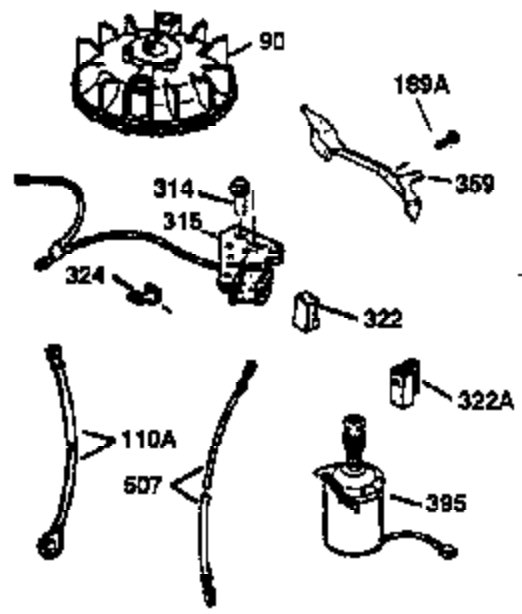

ILLUSTRATION SHOWS TYPICAL PARTS ONLY. ORDER BY PART NUMBER. PARTS NOT LISTED ARE SUPPLIED BY OEM.

VIEW 3 OF 3

Ref #	Part Number	Qty	Description
90	611112	1	Flywheel
238	650937	2	Screw, 10-32 x 43/64"
239	35848	1	* Air Cleaner Gasket
239B	36277	1	Air Cleaner Seal
240	36273	1	Air Cleaner Body
242	36276	1	Air Cleaner Base
243B	650967	2	Square Nut, M5 x 0.8-6H
243	650966	1	Screw, M-5 x 0.8-6g x 2-7/16"
243A	650968	1	Screw, M-5 x 0.8-6g x 1-7/16"
245	36278	1	Air Cleaner Filter
245B	36275	1	Air Cleaner Filter
250	36274	1	Air Cleaner Cover
275	35993	1	Muffler
276	35994	1	Locking Plate
277	650957	2	Screw, 1/4-20 x 2-31/32"