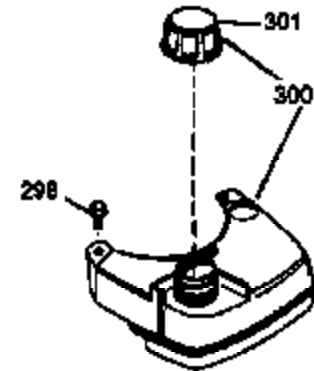

ILLUSTRATION SHOWS TYPICAL PARTS ONLY. ORDER BY PART NUMBER. PARTS NOT LISTED ARE SUPPLIED BY OEM.

VIEW 2 OF 3

Ref #	Part Number	Qty	Description
19	36281	1	Extension Spring
69	35261	1	* Mounting Flange Gasket
70	34311D	1	Mounting Flange (Incl. 72 thru 83)
72	36083	1	Oil Drain Plug
75	27897	1	Oil Seal
86	650488	6	Screw, 1/4-20 x 1-1/4"
182	6201	2	Screw, 1/4-28 x 7/8"
185	31384A	1	Intake Pipe (Incl. 224)
186	34337	1	Governor Link
223	650451	2	Screw, 1/4-20 x 1"
238	650937	2	Screw, 10-32 x 43/64"
239	35848	1	* Air Cleaner Gasket
243	650966	1	Screw, M-5 x 0.8-6g x 2-7/16"
245	36278	1	Air Cleaner Filter
250	36274	1	Air Cleaner Cover
263	36280	1	Trim Ring
287	650926	2	Screw, 8-32 x 21/64"
298	28763	2	Screw, 10-32 x 35/64"
300	36279	1	Fuel Tank (Incl. 292 & 301)
301	35355	1	Fuel Cap
390	590686	1	Rewind Starter