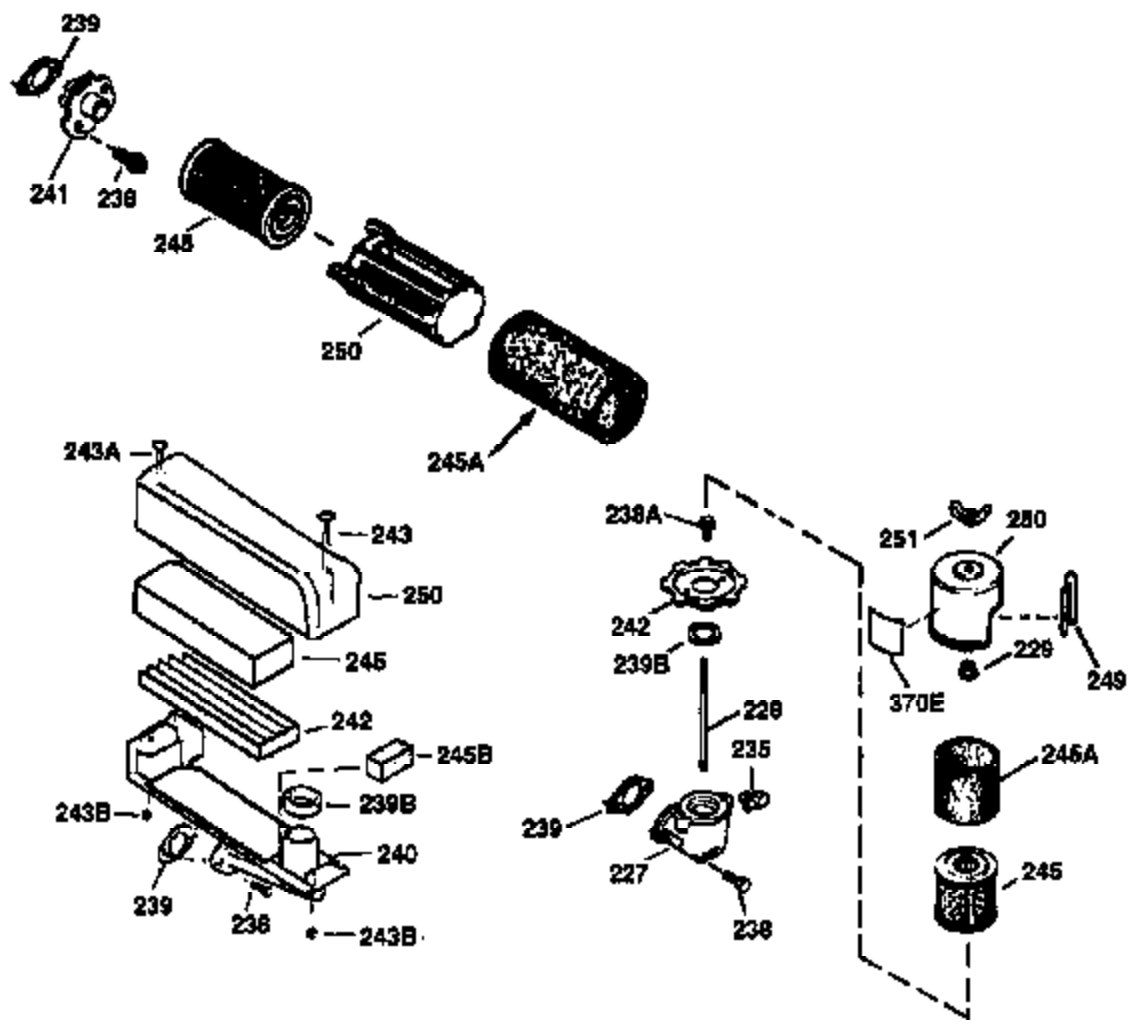

ILLUSTRATION SHOWS TYPICAL PARTS ONLY. ORDER BY PART NUMBER. PARTS NOT LISTED ARE SUPPLIED BY OEM.

VIEW 3 OF 3

Ref #	Part Number	Qty	Description
90	611112	1	Flywheel
238	650937	2	Screw, 10-32 x 43/64"
239	35848	1	* Air Cleaner Gasket
239B	36277	1	Air Cleaner Seal
240	36273	1	Air Cleaner Body
242	36276	1	Air Cleaner Base
243B	650967	2	Square Nut, M5 x 0.8-6H
243	650966	1	Screw, M-5 x 0.8-6g x 2-7/16"
243A	650968	1	Screw, M-5 x 0.8-6g x 1-7/16"
245	36278	1	Air Cleaner Filter
245B	36275	1	Air Cleaner Filter
250	36274	1	Air Cleaner Cover
275	35993	1	Muffler
276	35994	1	Locking Plate
277	650957	2	Screw, 1/4-20 x 2-31/32"