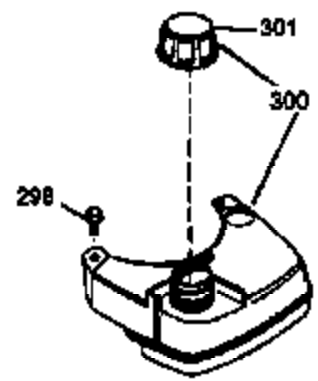

ILLUSTRATION SHOWS TYPICAL PARTS ONLY. ORDER BY PART NUMBER. PARTS NOT LISTED ARE SUPPLIED BY OEM.

VIEW 2 OF 3

Ref #	Part Number	Qty	Description
19	36281	1	Extension Spring
69	35261	1	* Mounting Flange Gasket
70	34311D	1	Mounting Flange (Incl. 72 thru 83)
72	36083	1	Oil Drain Plug
75	27897	1	Oil Seal
86	650488	6	Screw, 1/4-20 x 1-1/4"
182	6201	2	Screw, 1/4-28 x 7/8"
185	31384A	1	Intake Pipe (Incl. 224)
186	34337	1	Governor Link
223	650451	2	Screw, 1/4-20 x 1"
238	650937	2	Screw, 10-32 x 43/64"
239	35848	1	Air Cleaner Gasket
239A	36277	1	Air Cleaner Seal
243	650966	1	Screw, M-5 x 0.8-6g x 2-7/16"
245	36278	1	Air Cleaner Filter
250	36274	1	Air Cleaner Cover
263	36280	1	Trim Ring
287	650926	2	Screw, 8-32 x 21/64"
298	28763	2	Screw, 10-32 x 35/64"
300	36279	1	Fuel Tank (Incl. 292 & 301)
301	35355	1	Fuel Cap
390	590694	1	Rewind Starter (NOTE: This engine could have been built with 590686 starter. Refer to the design of the air intake louvers for part identification. Individual starter parts do not interchange.)