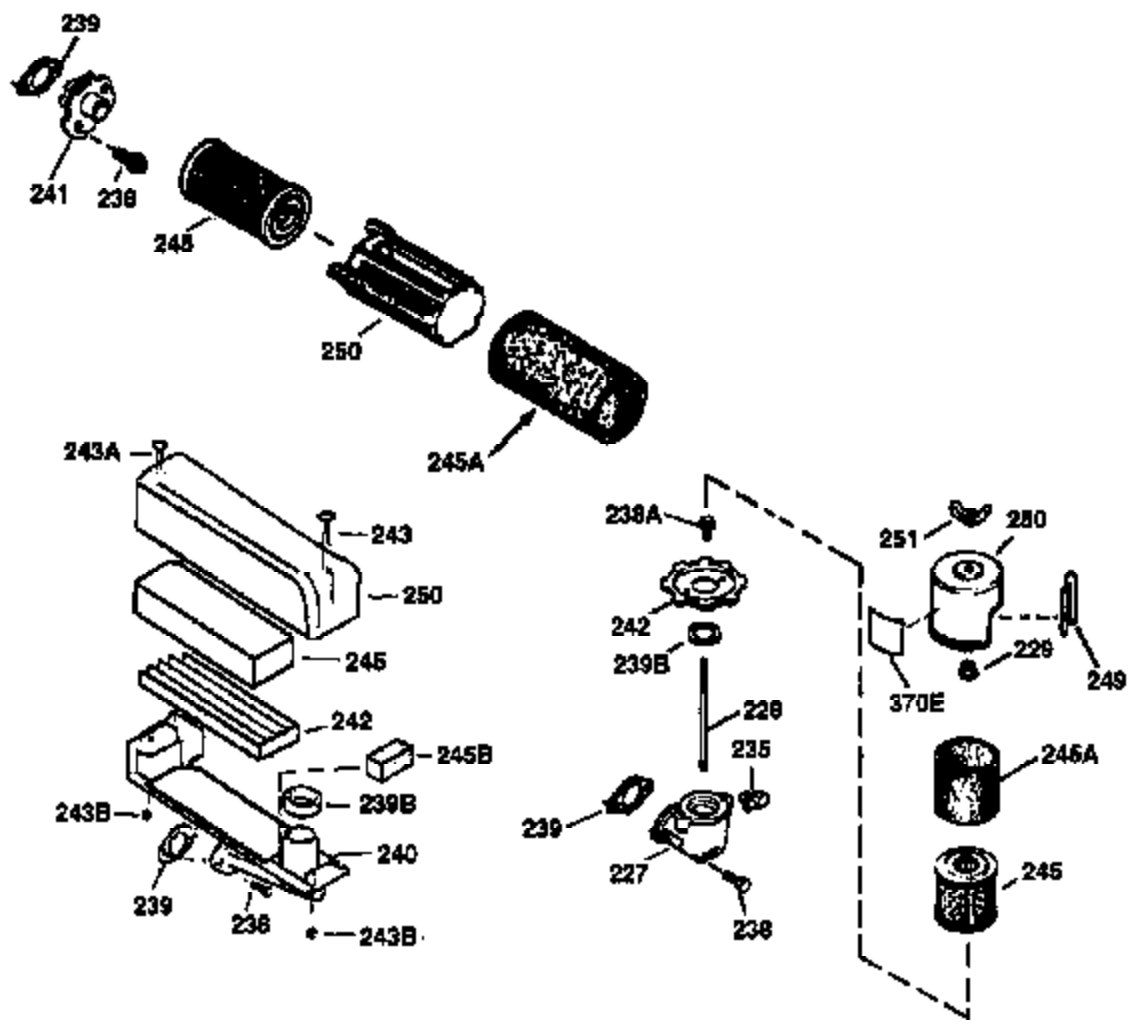

ILLUSTRATION SHOWS TYPICAL PARTS ONLY. ORDER BY PART NUMBER. PARTS NOT LISTED ARE SUPPLIED BY OEM.

VIEW 3 OF 3

Ref #	Part Number	Qty	Description
90	611112	1	Flywheel
238	650937	2	Screw, 10-32 x 43/64"
239	35848	1	Air Cleaner Gasket
239A	36277	1	Air Cleaner Seal
240	36273	1	Air Cleaner Body
242	36276	1	Air Cleaner Filter Base
243	650966	1	Screw, M-5 x 0.8-6g x 2-7/16"
243A	650968	1	Screw, M-5 x 0.8-6g x 1-7/16"
243B	650967	2	Square Nut
245B	36275	1	Air Cleaner Filter
245	36278	1	Air Cleaner Filter
250	36274	1	Air Cleaner Cover
275	35993	1	Muffler (Incl. 277)
276	35994	1	Locking Plate
277	650957	2	Screw, 1/4-20 x 2-31/32"
416	36085	1	Spark Arrestor Kit (Incl. 62)(Optiona l)