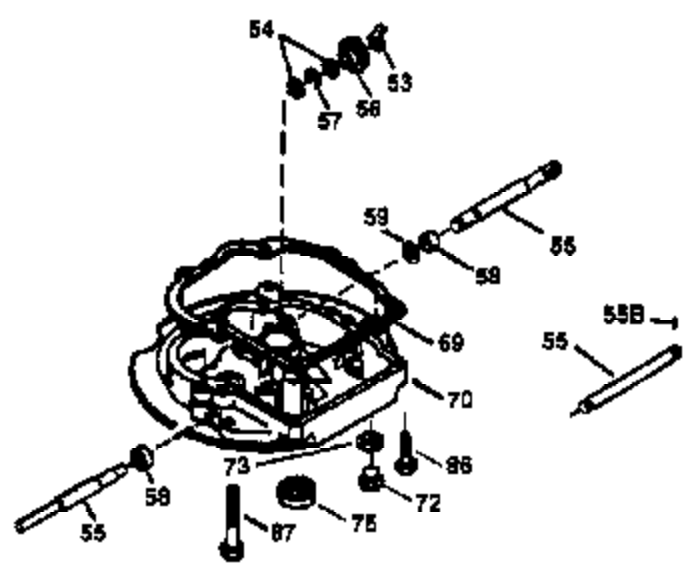

ILLUSTRATION SHOWS TYPICAL PARTS ONLY. ORDER BY PART NUMBER. PARTS NOT LISTED ARE SUPPLIED BY OEM.

VIEW 2 OF 3

Ref #	Part Number	Qty	Description
19	36281	1	Extension Spring
69	35261	1	* Mounting Flange Gasket
70	34311D	1	Mounting Flange (Incl. 72 thru 83)
72	36083	1	Oil Drain Plug
75	27897	1	Oil Seal
86	650488	6	Screw, 1/4-20 x 1-1/4"
182	6201	2	Screw, 1/4-28 x 7/8"
185	31384A	1	Intake Pipe (Incl. 224)
186	34337	1	Governor Link
223	650451	2	Screw, 1/4-20 x 1"
238	650937	2	Screw, 10-32 x 43/64"
239	35848	1	Air Cleaner Gasket
239A	36277	1	Air Cleaner Seal
243	650966	1	Screw, M-5 x 0.8-6g x 2-7/16"
245	36278	1	Air Cleaner Filter
250	36274	1	Air Cleaner Cover
263	36280	1	Trim Ring
287	650926	2	Screw, 8-32 x 21/64"
298	28763	2	Screw, 10-32 x 35/64"
300	36279	1	Fuel Tank (Incl. 292 & 301)
301	35355	1	Fuel Cap
390	590694	1	Rewind Starter (NOTE: This engine could have been built with 590686 starter. Refer to the design of the air intake louvers for part identification. Individual starter parts do not interchange.)