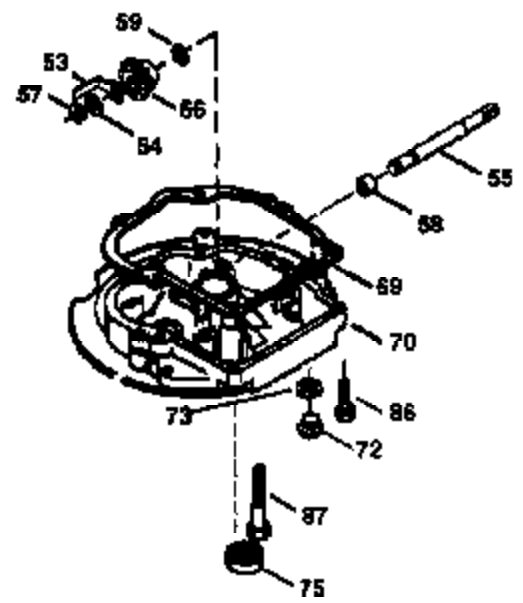

ILLUSTRATION SHOWS TYPICAL PARTS ONLY. ORDER BY PART NUMBER. PARTS NOT LISTED ARE SUPPLIED BY OEM.

VIEW 2 OF 3

Ref #	Part Number	Qty	Description
19	36281	1	Extension Spring
69	35261	1	* Mounting Flange Gasket
70	34311D	1	Mounting Flange (Incl. 72 thru 83)
72	36083	1	Oil Drain Plug
75	27897	1	Oil Seal
86	650488	6	Screw, 1/4-20 x 1-1/4"
182	6201	2	Screw, 1/4-28 x 7/8"
185	31384A	1	Intake Pipe (Incl. 224)
186	34337	1	Governor Link
223	650451	2	Screw, 1/4-20 x 1"
238	650937	2	Screw, 10-32 x 43/64"
239	35848	1	Air Cleaner Gasket
239A	36277	1	Air Cleaner Seal
243	650966	1	Screw, M-5 x 0.8-6g x 2-7/16"
245	36278	1	Air Cleaner Filter
250	36274	1	Air Cleaner Cover
263	36280	1	Trim Ring
287	650926	2	Screw, 8-32 x 21/64"
298	28763	2	Screw, 10-32 x 35/64"
300	36279	1	Fuel Tank (Incl. 292 & 301)
301	35355	1	Fuel Cap
390	590694	1	Rewind Starter (NOTE: This engine could have been built with 590686 starter. Refer to the design of the air intake louvers for part identification. Individual starter parts do not interchange.)