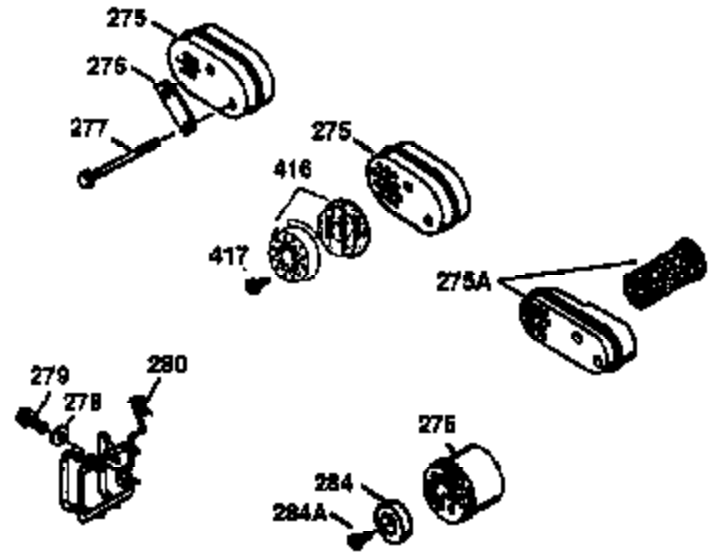

ILLUSTRATION SHOWS TYPICAL PARTS ONLY. ORDER BY PART NUMBER. PARTS NOT LISTED ARE SUPPLIED BY OEM.

VIEW 3 OF 3

Ref #	Part Number	Qty	Description
90	611112	1	Flywheel
238	650937	2	Screw, 10-32 x 43/64"
239	35848	1	Air Cleaner Gasket
239A	36277	1	Air Cleaner Seal
240	36273	1	Air Cleaner Body
242	36276	1	Air Cleaner Filter Base
243	650966	1	Screw, M-5 x 0.8-6g x 2-7/16"
243A	650968	1	Screw, M-5 x 0.8-6g x 1-7/16"
243B	650967	2	Square Nut
245B	36275	1	Air Cleaner Filter
245	36278	1	Air Cleaner Filter
250	36274	1	Air Cleaner Cover
275	35993	1	Muffler (Incl. 277)
276	35994	1	Locking Plate
277	650957	2	Screw, 1/4-20 x 2-31/32"
416	36085	1	Spark Arrestor Kit (Incl. 62)(Optiona l)