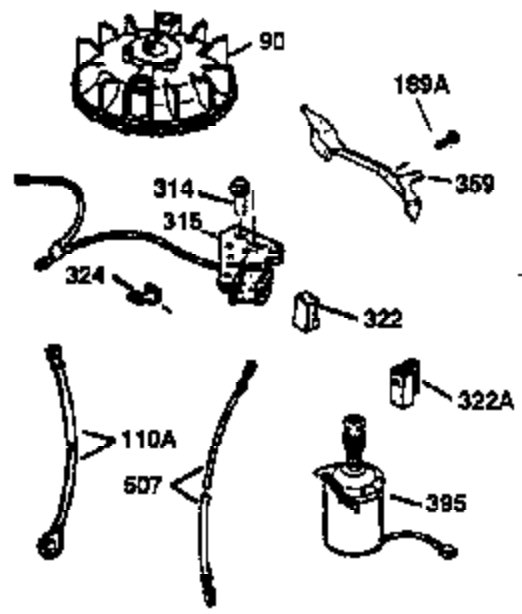

ILLUSTRATION SHOWS TYPICAL PARTS ONLY. ORDER BY PART NUMBER. PARTS NOT LISTED ARE SUPPLIED BY OEM.

VIEW 3 OF 3

Ref #	Part Number	Qty	Description
90	611112	1	Flywheel
238	650937	2	Screw, 10-32 x 43/64"
239	35848	1	Air Cleaner Gasket
239A	36277	1	Air Cleaner Seal
240	36273	1	Air Cleaner Body
242	36276	1	Air Cleaner Filter Base
243	650966	1	Screw, M-5 x 0.8-6g x 2-7/16"
243A	650968	1	Screw, M-5 x 0.8-6g x 1-7/16"
243B	650967	2	Square Nut
245B	36275	1	Air Cleaner Filter
245	36278	1	Air Cleaner Filter
250	36274	1	Air Cleaner Cover
275	35993	1	Muffler (Incl. 277)
276	35994	1	Locking Plate
277	650957	2	Screw, 1/4-20 x 2-31/32"
416	36085	1	Spark Arrestor Kit (Incl. 62)(Optiona l)