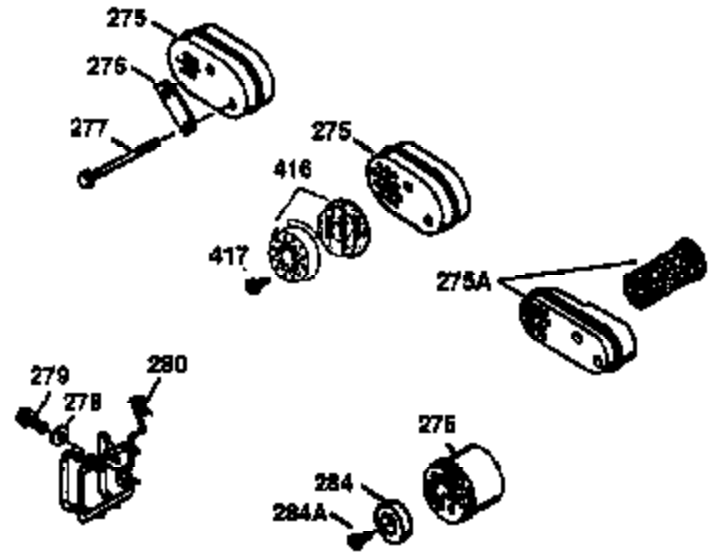

ILLUSTRATION SHOWS TYPICAL PARTS ONLY. ORDER BY PART NUMBER. PARTS NOT LISTED ARE SUPPLIED BY OEM.

VIEW 3 OF 3

Ref #	Part Number	Qty	Description
90	611112	1	Flywheel
238	650937	2	Screw, 10-32 x 43/64"
239	35848	1	* Air Cleaner Gasket
239B	36277	1	Air Cleaner Seal
240A	36276	1	Air Cleaner Filter Base
240	36273	1	Air Cleaner Body (Incl. 239)
243B	650967	2	Square Nut, M-5 x 0.8-6h
243	650966	1	Screw, M-5 x 0.8-6g x 2-7/16"
243A	650968	1	Screw, M-5 x 0.8-6g x 1-7/16"
245	36278	1	Air Cleaner Filter
245A	36275	1	Air Cleaner Filter
250	36274	1	Air Cleaner Cover
275	36491	1	Muffler (Incl. 277)
275B	35125	1	Spark Arrestor Muffler (Optional)(Inc l. 277A)
276	33753	1	Locking Plate (Optional)
277A	650795	2	Screw, 1/4-20 x 2-1/4" (Optional)
277	650988	2	Screw, 1/4-20 x 2-13/64"