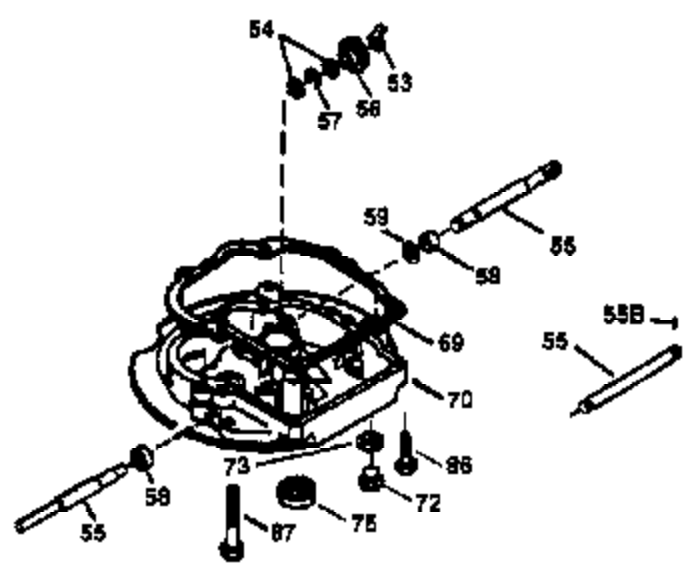

ILLUSTRATION SHOWS TYPICAL PARTS ONLY. ORDER BY PART NUMBER. PARTS NOT LISTED ARE SUPPLIED BY OEM.

VIEW 2 OF 3

Ref #	Part Number	Qty	Description
19	36281	1	Extension Spring
53	31745	1	Tang Washer
54	31747	1	Washer
55	35218A	1	P.T.O. Shaft
56	33401	1	R.H. Worm Gear
57	33537	1	Retaining Ring
58	31744	1	Oil Seal
69	35261	1	Mounting Flange Gasket
70	33535C	1	Mounting Flange (Incl.58,72 thru 83)
72	36083	1	Oil Drain Plug
75	26208	1	Oil Seal
86	650488	5	Screw, 1/4-20 x 1-1/4"
87	650492	1	Screw, 1/4-20 x 2-1/4"
182	6201	2	Screw, 1/4-28 x 7/8"
185	31384A	1	Intake Pipe (Incl. 224)
186	34337	1	Governor Link
223	650451	2	Screw, 1/4-20 x 1"
238	650937	2	Screw, 10-32 x 43/64"
239	35848	1	* Air Cleaner Gasket
240A	36276	1	Air Cleaner Filter Base
243	650966	1	Screw, M-5 x 0.8-6g x 2-7/16"
245	36278	1	Air Cleaner Filter
245A	36275	1	Air Cleaner Filter
250	36274	1	Air Cleaner Cover
263	36280	1	Trim Ring
275B	35125	1	Spark Arrestor Muffler (Optional)(Incl. 277A)
277A	650795	2	Screw, 1/4-20 x 2-1/4" (Optional)
287	650926	2	Screw, 8-32 x 21/64"
298	28763	2	Screw, 10-32 x 35/64"
300	36279	1	Fuel Tank (Incl. 292 & 301)
301	35355	1	Fuel Cap
390	590694	1	Rewind Starter (NOTE: This engine could have been built with 590686 starter. Refer to the design of the air intake louvers for part identification. Individual starter parts do not interchange.)