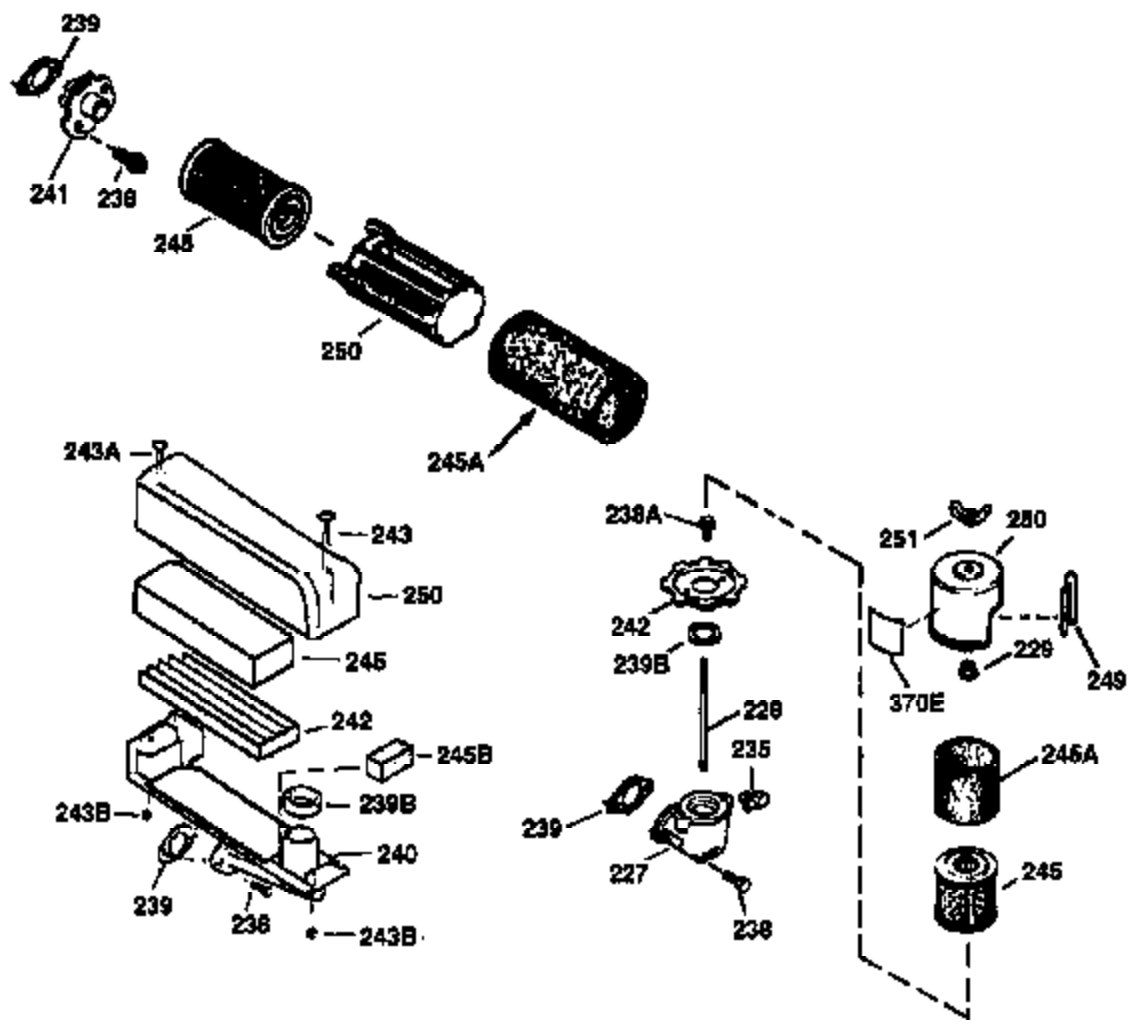

ILLUSTRATION SHOWS TYPICAL PARTS ONLY. ORDER BY PART NUMBER. PARTS NOT LISTED ARE SUPPLIED BY OEM.

VIEW 3 OF 3

Ref #	Part Number	Qty	Description
90	611112	1	Flywheel
238	650937	2	Screw, 10-32 x 43/64"
239	35848	1	* Air Cleaner Gasket
239B	36277	1	Air Cleaner Seal
240A	36276	1	Air Cleaner Filter Base
240	36273	1	Air Cleaner Body (Incl. 239)
243B	650967	2	Square Nut, M-5 x 0.8-6h
243	650966	1	Screw, M-5 x 0.8-6g x 2-7/16"
243A	650968	1	Screw, M-5 x 0.8-6g x 1-7/16"
245	36278	1	Air Cleaner Filter
245A	36275	1	Air Cleaner Filter
250	36274	1	Air Cleaner Cover
275	36491	1	Muffler (Incl. 277)
275B	35125	1	Spark Arrestor Muffler (Optional)(Inc l. 277A)
276	33753	1	Locking Plate (Optional)
277A	650795	2	Screw, 1/4-20 x 2-1/4" (Optional)
277	650988	2	Screw, 1/4-20 x 2-13/64"