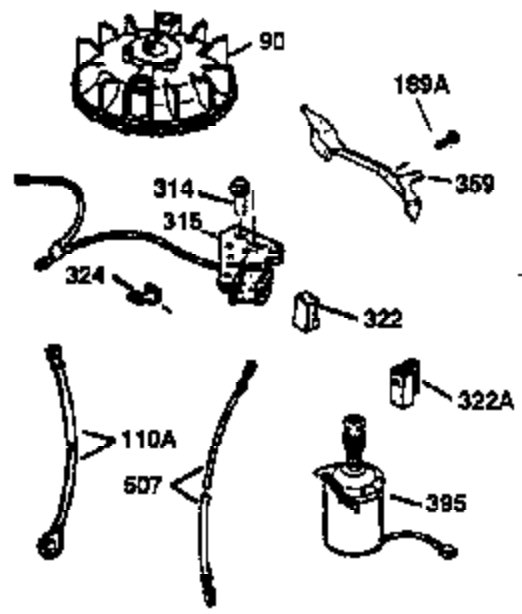

ILLUSTRATION SHOWS TYPICAL PARTS ONLY. ORDER BY PART NUMBER. PARTS NOT LISTED ARE SUPPLIED BY OEM.

VIEW 3 OF 3

Ref #	Part Number	Qty	Description
90	611112	1	Flywheel
238	650937	2	Screw, 10-32 x 43/64"
239	35848	1	* Air Cleaner Gasket
239B	36277	1	Air Cleaner Seal
240A	36276	1	Air Cleaner Filter Base
240	36273	1	Air Cleaner Body (Incl. 239)
243B	650967	2	Square Nut, M-5 x 0.8-6h
243	650966	1	Screw, M-5 x 0.8-6g x 2-7/16"
243A	650968	1	Screw, M-5 x 0.8-6g x 1-7/16"
245	36278	1	Air Cleaner Filter
245A	36275	1	Air Cleaner Filter
250	36274	1	Air Cleaner Cover
275	36491	1	Muffler (Incl. 277)
275B	35125	1	Spark Arrestor Muffler (Optional)(Inc l. 277A)
276	33753	1	Locking Plate (Optional)
277A	650795	2	Screw, 1/4-20 x 2-1/4" (Optional)
277	650988	2	Screw, 1/4-20 x 2-13/64"