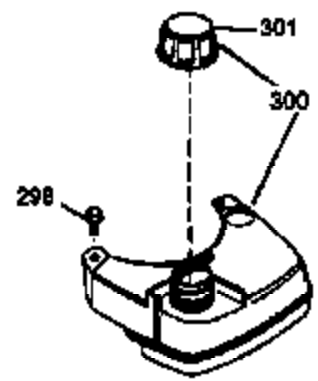

ILLUSTRATION SHOWS TYPICAL PARTS ONLY. ORDER BY PART NUMBER. PARTS NOT LISTED ARE SUPPLIED BY OEM.

VIEW 2 OF 3

Ref #	Part Number	Qty	Description
19	36281	1	Extension Spring
53	31745	1	Tang Washer
54	31747	1	Washer
55	35218A	1	P.T.O. Shaft
56	33401	1	R.H. Worm Gear
57	33537	1	Retaining Ring
58	31744	1	Oil Seal
69	35261	1	Mounting Flange Gasket
70	33535C	1	Mounting Flange (Incl.58,72 thru 83)
72	36083	1	Oil Drain Plug
75	26208	1	Oil Seal
86	650488	5	Screw, 1/4-20 x 1-1/4"
87	650492	1	Screw, 1/4-20 x 2-1/4"
182	6201	2	Screw, 1/4-28 x 7/8"
185	31384A	1	Intake Pipe (Incl. 224)
186	34337	1	Governor Link
223	650451	2	Screw, 1/4-20 x 1"
238	650937	2	Screw, 10-32 x 43/64"
239	35848	1	* Air Cleaner Gasket
240A	36276	1	Air Cleaner Filter Base
243	650966	1	Screw, M-5 x 0.8-6g x 2-7/16"
245	36278	1	Air Cleaner Filter
245A	36275	1	Air Cleaner Filter
250	36274	1	Air Cleaner Cover
263	36280	1	Trim Ring
275B	35125	1	Spark Arrestor Muffler (Optional)(Incl. 277A)
277A	650795	2	Screw, 1/4-20 x 2-1/4" (Optional)
287	650926	2	Screw, 8-32 x 21/64"
298	28763	2	Screw, 10-32 x 35/64"
300	36279	1	Fuel Tank (Incl. 292 & 301)
301	35355	1	Fuel Cap
390	590694	1	Rewind Starter (NOTE: This engine could have been built with 590686 starter. Refer to the design of the air intake louvers for part identification. Individual starter parts do not interchange.)