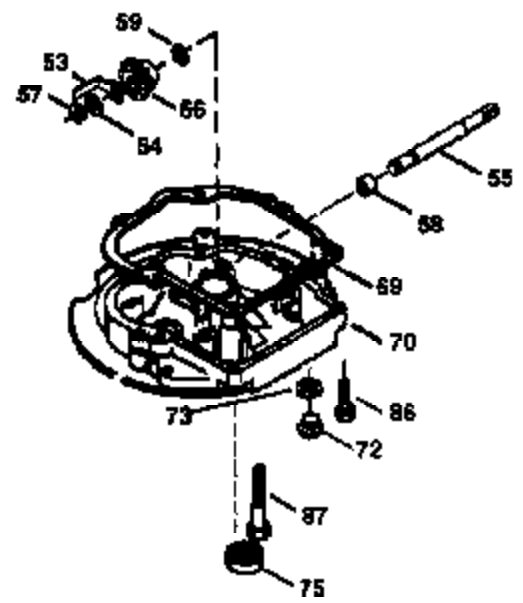

ILLUSTRATION SHOWS TYPICAL PARTS ONLY. ORDER BY PART NUMBER. PARTS NOT LISTED ARE SUPPLIED BY OEM.

VIEW 2 OF 3

Ref #	Part Number	Qty	Description
19	36281	1	Extension Spring
53	31745	1	Tang Washer
54	31747	1	Washer
55	35218A	1	P.T.O. Shaft
56	33401	1	R.H. Worm Gear
57	33537	1	Retaining Ring
58	31744	1	Oil Seal
69	35261	1	Mounting Flange Gasket
70	33535C	1	Mounting Flange (Incl.58,72 thru 83)
72	36083	1	Oil Drain Plug
75	26208	1	Oil Seal
86	650488	5	Screw, 1/4-20 x 1-1/4"
87	650492	1	Screw, 1/4-20 x 2-1/4"
182	6201	2	Screw, 1/4-28 x 7/8"
185	31384A	1	Intake Pipe (Incl. 224)
186	34337	1	Governor Link
223	650451	2	Screw, 1/4-20 x 1"
238	650937	2	Screw, 10-32 x 43/64"
239	35848	1	* Air Cleaner Gasket
240A	36276	1	Air Cleaner Filter Base
243	650966	1	Screw, M-5 x 0.8-6g x 2-7/16"
245	36278	1	Air Cleaner Filter
245A	36275	1	Air Cleaner Filter
250	36274	1	Air Cleaner Cover
263	36280	1	Trim Ring
275B	35125	1	Spark Arrestor Muffler (Optional)(Incl. 277A)
277A	650795	2	Screw, 1/4-20 x 2-1/4" (Optional)
287	650926	2	Screw, 8-32 x 21/64"
298	28763	2	Screw, 10-32 x 35/64"
300	36279	1	Fuel Tank (Incl. 292 & 301)
301	35355	1	Fuel Cap
390	590694	1	Rewind Starter (NOTE: This engine could have been built with 590686 starter. Refer to the design of the air intake louvers for part identification. Individual starter parts do not interchange.)