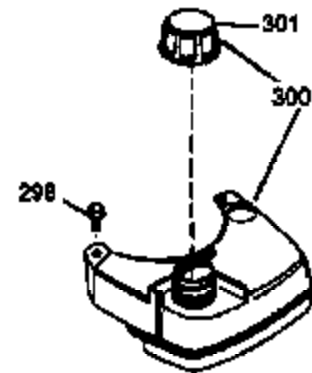

ILLUSTRATION SHOWS TYPICAL PARTS ONLY. ORDER BY PART NUMBER. PARTS NOT LISTED ARE SUPPLIED BY OEM.

VIEW 2 OF 3

Ref #	Part Number	Qty	Description
12A	36558	1	Breather Cover & Tube
19	36281	1	Extension Spring
53	31745	1	Tang Washer
54	31747	1	Washer
55	35218A	1	P.T.O. Shaft
56	33401	1	R.H. Worm Gear
57	33537	1	Retainer Ring
58	31744	1	Oil Seal
69	35261	1	Mounting Flange Gasket
70	33535C	1	Mounting Flange (Incl.58,72 thru 83)
72	36083	1	Oil Drain Plug
75	26208	1	Oil Seal
86	650488	5	Screw, 1/4-20 x 1-1/4"
87	650492	1	Screw, 1/4-20 x 2-1/4"
182	6201	2	Screw, 1/4-28 x 7/8"
185	31384A	1	Intake Pipe (Incl. 224)
186	34337	1	Governor Link
223	650451	2	Screw, 1/4-20 x 1"
238	650937	2	Screw, 10-32 x 43/64"
239	35848	1	* Air Cleaner Gasket
243	650966	1	Screw, M-5 x 0.8-6g x 2-7/16"
245	36278	1	Air Cleaner Filter
250	36274	1	Air Cleaner Cover
263	36280	1	Trim Ring
277A	650795	2	Screw, 1/4-20 x 2-1/4" (Optional)
287	650926	2	Screw, 8-32 x 21/64"
298	28763	2	Screw, 10-32 x 35/64"
300	36279	1	Fuel Tank (Incl. 292 & 301)
301	35355	1	Fuel Cap
390	590694	1	Rewind Starter (NOTE: This engine could have been built with 590686 starter. Refer to the design of the air intake louvers for part identification. Individual starter parts do not interchange.)