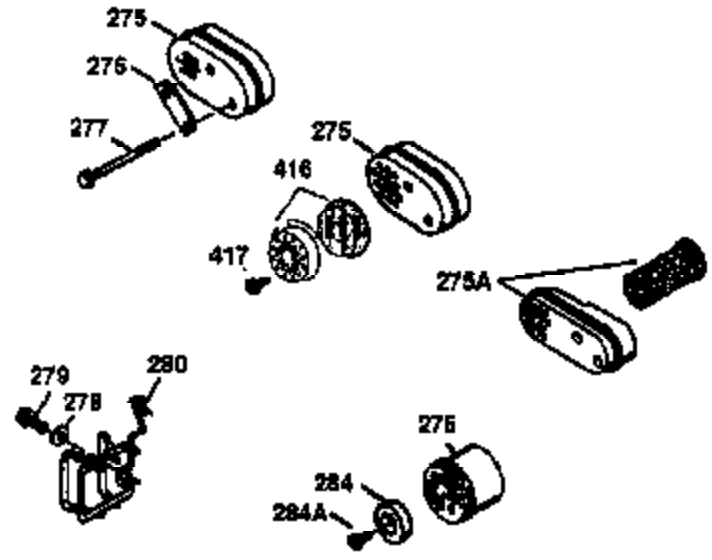

ILLUSTRATION SHOWS TYPICAL PARTS ONLY. ORDER BY PART NUMBER. PARTS NOT LISTED ARE SUPPLIED BY OEM.

VIEW 3 OF 3

Ref #	Part Number	Qty	Description
12A	36558	1	Breather Cover & Tube (Incl. 12B)
90	611112	1	Flywheel
238	650932	2	Screw, 10-32 x 49/64"
239	34338	1	* Air Cleaner Gasket
241	35797	1	Air Cleaner Collar
245	35066	1	Air Cleaner Filter
250	35986	1	Air Cleaner Cover
275	36553	1	Muffler
276	35994	1	Locking Plate
277	650957	2	Screw, 1/4-20 x 2-31/32"
278	8345	1	Washer
279	650956	3	Screw, Torx T-25, 12-24 x 49/64"
280	36554	1	Heat Shield
324	33177	1	Terminal
370K	36695	1	Starter Decal